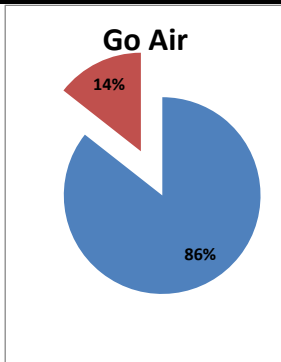

Airport Name :- DELHI INTERNATIONAL AIRPORT PVT LIMITED. - Sep'13

Airline	Total Departures	Flights ontime (STD +/- 15 Min)	Flights Delayed (STD +/- 15 Min)	% On time	% delayed	Airline					Airport		Weather		ATC	Miscellaneous
						Passenger & baggage handling (IATA CODES 11-18)	Aircraft & Ramp Handling (IATA CODES 31-39)	Technical, automated equipment failure(IATA CODES 41-48)	Operations , crew(IATA CODES 61-69)	Reactionary reasons (IATA CODES 91-97)	Airport Facilites (IATA CODES - 87,89)	Airport Security (IATA CODES 85)	Destination airport below minima (IATA CODES 72)	Departure aerodrome Below minima (IATA CODES 71)	ATFM(IATA CODES 81-84)	IATA CODE-99
AI	1758	1458	300	83%	17%	10	3	26	27	220	0	2	12	0	0	0
G8	688	589	99	86%	14%	1	1	3	4	86	0	0	3	0	0	1
6E	2135	2063	72	97%	3%	7	0	3	2	39	0	1	1	0	1	18
9W&S2	2029	1790	239	88%	12%	1	0	8	61	153	0	0	12	0	3	1
SG	1339	1266	73	95%	5%	0	0	24	4	40	0	0	5	0	0	0
Total	7949	7166	783	90%	10%	19	4	64	98	538	0	3	33	0	4	20

On time percentage

Delayed percentage

Airport Name :- DELHI INTERNATIONAL AIRPORT PVT LIMITED. - Sep'13(Period :- 0300-0859)

Airline	Total Departures	Flights ontime (STD +/- 15 Min)	Flights Delayed (STD +/- 15 Min)	% On time	% delayed	Airline					Airport		Weather		ATC	Miscellaneous
						Passenger & baggage handling (IATA CODES 11-18)	Aircraft & Ramp Handling (IATA CODES 31-39)	Technical, automated equipment failure(IATA CODES 41-48)	Operations , crew(IATA CODES 61-69)	Reactionary reasons (IATA CODES 91-97)	Airport Facilites (IATA CODES - 87,89)	Airport Security (IATA CODES 85)	Destination airport below minima (IATA CODES 72)	Departure aerodrome Below minima (IATA CODES 71)	ATFM(IATA CODES 81-84)	IATA CODE-99
AI	483	436	47	90%	10%	5	1	8	9	15	0	0	9	0	0	0
G8	232	220	12	95%	5%	0	0	2	1	6	0	0	3	0	0	0
6E	613	601	12	98%	2%	1	0	0	0	0	0	0	0	0	0	11
9W&S2	432	400	32	93%	7%	0	0	3	14	6	0	0	9	0	0	0
SG	397	391	6	98%	2%	0	0	2	0	2	0	0	2	0	0	0
Total	2157	2048	109	95%	5%	6	1	15	24	29	0	0	23	0	0	11