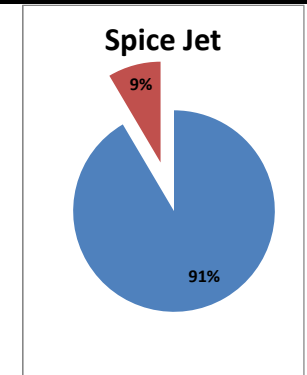

Airport Name :- DELHI INTERNATIONAL AIRPORT PVT LIMITED. - Sep'13(Period :- 1500-2059)

Airline	Total Departures	Flights ontime (STD +/- 15 Min)	Flights Delayed (STD +/- 15 Min)	% On time	% delayed	Airline					Airport		Weather		ATC	Miscellaneous
						Passenger & baggage handling (IATA CODES 11-18)	Aircraft & Ramp Handling (IATA CODES 31-39)	Technical, automated equipment failure(IATA CODES 41-48)	Operations , crew(IATA CODES 61-69)	Reactionary reasons (IATA CODES 91-97)	Airport Facilites (IATA CODES - 87,89)	Airport Security (IATA CODES 85)	Destination airport below minima (IATA CODES 72)	Departure aerodrome Below minima (IATA CODES 71)	ATFM(IATA CODES 81-84)	IATA CODE-99
AI	537	456	81	85%	15%	2	2	4	8	65	0	0	0	0	0	0
G8	230	182	48	79%	21%	1	0	0	1	46	0	0	0	0	0	0
6E	790	753	37	95%	5%	4	0	2	1	27	0	1	1	0	0	1
9W&S2	705	608	97	86%	14%	1	0	4	25	64	0	0	1	0	1	1
SG	494	452	42	91%	9%	0	0	16	2	23	0	0	1	0	0	0
Total	2756	2451	305	89%	11%	8	2	26	37	225	0	1	3	0	1	2

On time percentage

Delayed percentage