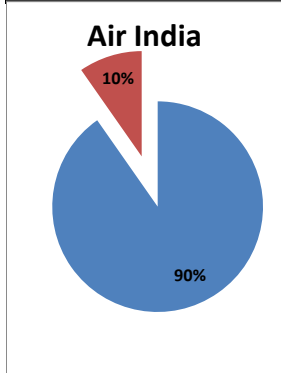

Airport Name :- DELHI INTERNATIONAL AIRPORT PVT LIMITED. - Sep'13

Airline	Total Departures	Flights ontime (STD +/- 15 Min)	Flights Delayed (STD +/- 15 Min)	% On time	% delayed	Airline					Airport		Weather		ATC	Miscellaneous
						Passenger & baggage handling (IATA CODES 11-18)	Aircraft & Ramp Handling (IATA CODES 31-39)	Technical, automated equipment failure(IATA CODES 41-48)	Operations , crew(IATA CODES 61-69)	Reactionary reasons (IATA CODES 91-97)	Airport Facilites (IATA CODES - 87,89)	Airport Security (IATA CODES 85)	Destination airport below minima (IATA CODES 72)	Departure aerodrome Below minima (IATA CODES 71)	ATFM(IATA CODES 81-84)	IATA CODE-99
AI	1758	1458	300	83%	17%	10	3	26	27	220	0	2	12	0	0	0
G8	688	589	99	86%	14%	1	1	3	4	86	0	0	3	0	0	1
6E	2135	2063	72	97%	3%	7	0	3	2	39	0	1	1	0	1	18
9W&S2	2029	1790	239	88%	12%	1	0	8	61	153	0	0	12	0	3	1
SG	1339	1266	73	95%	5%	0	0	24	4	40	0	0	5	0	0	0
Total	7949	7166	783	90%	10%	19	4	64	98	538	0	3	33	0	4	20

On time percentage

Delayed percentage

Airport Name :- DELHI INTERNATIONAL AIRPORT PVT LIMITED. - Sep'13(Period :- 0300-0859)

Airline	Total Departures	Flights ontime (STD +/- 15 Min)	Flights Delayed (STD +/- 15 Min)	% On time	% delayed	Airline					Airport		Weather		ATC	Miscellaneous
						Passenger & baggage handling (IATA CODES 11-18)	Aircraft & Ramp Handling (IATA CODES 31-39)	Technical, automated equipment failure(IATA CODES 41-48)	Operations , crew(IATA CODES 61-69)	Reactionary reasons (IATA CODES 91-97)	Airport Facilites (IATA CODES - 87,89)	Airport Security (IATA CODES 85)	Destination airport below minima (IATA CODES 72)	Departure aerodrome Below minima (IATA CODES 71)	ATFM(IATA CODES 81-84)	IATA CODE-99
AI	483	436	47	90%	10%	5	1	8	9	15	0	0	9	0	0	0
G8	232	220	12	95%	5%	0	0	2	1	6	0	0	3	0	0	0
6E	613	601	12	98%	2%	1	0	0	0	0	0	0	0	0	0	11
9W&S2	432	400	32	93%	7%	0	0	3	14	6	0	0	9	0	0	0
SG	397	391	6	98%	2%	0	0	2	0	2	0	0	2	0	0	0
Total	2157	2048	109	95%	5%	6	1	15	24	29	0	0	23	0	0	11