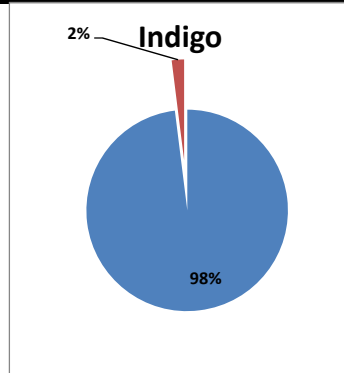

Airport Name :- DELHI INTERNATIONAL AIRPORT PVT LIMITED. - Sep'13

Airline	Total Departures	Flights ontime (STD +/- 15 Min)	Flights Delayed (STD +/- 15 Min)	% On time	% delayed	Airline					Airport		Weather		ATC	Miscellaneous
						Passenger & baggage handling (IATA CODES 11-18)	Aircraft & Ramp Handling (IATA CODES 31-39)	Technical, automated equipment failure(IATA CODES 41-48)	Operations , crew(IATA CODES 61-69)	Reactionary reasons (IATA CODES 91-97)	Airport Facilites (IATA CODES - 87,89)	Airport Security (IATA CODES 85)	Destination airport below minima (IATA CODES 72)	Departure aerodrome Below minima (IATA CODES 71)	ATFM(IATA CODES 81-84)	IATA CODE-99
AI	1758	1458	300	83%	17%	10	3	26	27	220	0	2	12	0	0	0
G8	688	589	99	86%	14%	1	1	3	4	86	0	0	3	0	0	1
6E	2135	2063	72	97%	3%	7	0	3	2	39	0	1	1	0	1	18
9W&S2	2029	1790	239	88%	12%	1	0	8	61	153	0	0	12	0	3	1
SG	1339	1266	73	95%	5%	0	0	24	4	40	0	0	5	0	0	0
Total	7949	7166	783	90%	10%	19	4	64	98	538	0	3	33	0	4	20

On time percentage

Delayed percentage

Airport Name :- DELHI INTERNATIONAL AIRPORT PVT LIMITED. - Sep'13(Period :- 0300-0859)

Airline	Total Departures	Flights ontime (STD +/- 15 Min)	Flights Delayed (STD +/- 15 Min)	% On time	% delayed	Airline					Airport		Weather		ATC	Miscellaneous
						Passenger & baggage handling (IATA CODES 11-18)	Aircraft & Ramp Handling (IATA CODES 31-39)	Technical, automated equipment failure(IATA CODES 41-48)	Operations , crew(IATA CODES 61-69)	Reactionary reasons (IATA CODES 91-97)	Airport Facilites (IATA CODES - 87,89)	Airport Security (IATA CODES 85)	Destination airport below minima (IATA CODES 72)	Departure aerodrome Below minima (IATA CODES 71)	ATFM(IATA CODES 81-84)	IATA CODE-99
AI	483	436	47	90%	10%	5	1	8	9	15	0	0	9	0	0	0
G8	232	220	12	95%	5%	0	0	2	1	6	0	0	3	0	0	0
6E	613	601	12	98%	2%	1	0	0	0	0	0	0	0	0	0	11
9W&S2	432	400	32	93%	7%	0	0	3	14	6	0	0	9	0	0	0
SG	397	391	6	98%	2%	0	0	2	0	2	0	0	2	0	0	0
Total	2157	2048	109	95%	5%	6	1	15	24	29	0	0	23	0	0	11