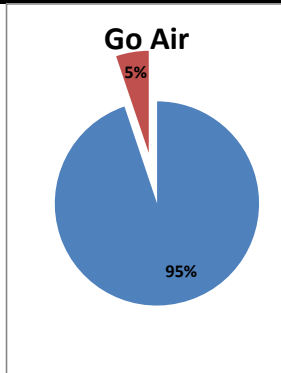

Airport Name :- DELHI INTERNATIONAL AIRPORT PVT LIMITED. - Sep'13

Airline	Total Departures	Flights ontime (STD +/- 15 Min)	Flights Delayed (STD +/- 15 Min)	% On time	% delayed	Airline					Airport		Weather		ATC	Miscellaneous
						Passenger & baggage handling (IATA CODES 11-18)	Aircraft & Ramp Handling (IATA CODES 31-39)	Technical, automated equipment failure(IATA CODES 41-48)	Operations , crew(IATA CODES 61-69)	Reactionary reasons (IATA CODES 91-97)	Airport Facilites (IATA CODES - 87,89)	Airport Security (IATA CODES 85)	Destination airport below minima (IATA CODES 72)	Departure aerodrome Below minima (IATA CODES 71)	ATFM(IATA CODES 81-84)	IATA CODE-99
AI	1758	1458	300	83%	17%	10	3	26	27	220	0	2	12	0	0	0
G8	688	589	99	86%	14%	1	1	3	4	86	0	0	3	0	0	1
6E	2135	2063	72	97%	3%	7	0	3	2	39	0	1	1	0	1	18
9W&S2	2029	1790	239	88%	12%	1	0	8	61	153	0	0	12	0	3	1
SG	1339	1266	73	95%	5%	0	0	24	4	40	0	0	5	0	0	0
Total	7949	7166	783	90%	10%	19	4	64	98	538	0	3	33	0	4	20

On time percentage

Delayed percentage

Airport Name :- DELHI INTERNATIONAL AIRPORT PVT LIMITED. - Sep'13(Period :- 0300-0859)

Airline	Total Departures	Flights ontime (STD +/- 15 Min)	Flights Delayed (STD +/- 15 Min)	% On time	% delayed	Airline					Airport		Weather		ATC	Miscellaneous
						Passenger & baggage handling (IATA CODES 11-18)	Aircraft & Ramp Handling (IATA CODES 31-39)	Technical, automated equipment failure(IATA CODES 41-48)	Operations , crew(IATA CODES 61-69)	Reactionary reasons (IATA CODES 91-97)	Airport Facilites (IATA CODES - 87,89)	Airport Security (IATA CODES 85)	Destination airport below minima (IATA CODES 72)	Departure aerodrome Below minima (IATA CODES 71)	ATFM(IATA CODES 81-84)	IATA CODE-99
AI	483	436	47	90%	10%	5	1	8	9	15	0	0	9	0	0	0
G8	232	220	12	95%	5%	0	0	2	1	6	0	0	3	0	0	0
6E	613	601	12	98%	2%	1	0	0	0	0	0	0	0	0	0	11
9W&S2	432	400	32	93%	7%	0	0	3	14	6	0	0	9	0	0	0
SG	397	391	6	98%	2%	0	0	2	0	2	0	0	2	0	0	0
Total	2157	2048	109	95%	5%	6	1	15	24	29	0	0	23	0	0	11