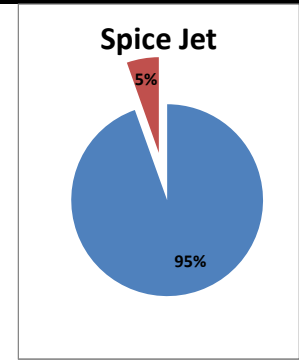

Airport Name :- DELHI INTERNATIONAL AIRPORT PVT LIMITED. - Sep'13

Airline	Total Departures	Flights ontime (STD +/- 15 Min)	Flights Delayed (STD +/- 15 Min)	% On time	% delayed	Airline					Airport		Weather		ATC	Miscellaneous
						Passenger & baggage handling (IATA CODES 11-18)	Aircraft & Ramp Handling (IATA CODES 31-39)	Technical, automated equipment failure(IATA CODES 41-48)	Operations , crew(IATA CODES 61-69)	Reactionary reasons (IATA CODES 91-97)	Airport Facilites (IATA CODES - 87,89)	Airport Security (IATA CODES 85)	Destination airport below minima (IATA CODES 72)	Departure aerodrome Below minima (IATA CODES 71)	ATFM(IATA CODES 81-84)	IATA CODE-99
AI	1758	1458	300	83%	17%	10	3	26	27	220	0	2	12	0	0	0
G8	688	589	99	86%	14%	1	1	3	4	86	0	0	3	0	0	1
6E	2135	2063	72	97%	3%	7	0	3	2	39	0	1	1	0	1	18
9W&S2	2029	1790	239	88%	12%	1	0	8	61	153	0	0	12	0	3	1
SG	1339	1266	73	95%	5%	0	0	24	4	40	0	0	5	0	0	0
Total	7949	7166	783	90%	10%	19	4	64	98	538	0	3	33	0	4	20