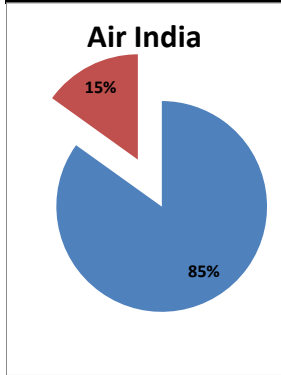

Airport Name :- DELHI INTERNATIONAL AIRPORT PVT LIMITED. - Sep'13(Period :- 1500-2059)

Airline	Total Departures	Flights ontime (STD +/- 15 Min)	Flights Delayed (STD +/- 15 Min)	% On time	% delayed	Airline					Airport		Weather		ATC	Miscellaneous
						Passenger & baggage handling (IATA CODES 11-18)	Aircraft & Ramp Handling (IATA CODES 31-39)	Technical, automated equipment failure(IATA CODES 41-48)	Operations , crew(IATA CODES 61-69)	Reactionary reasons (IATA CODES 91-97)	Airport Facilites (IATA CODES - 87,89)	Airport Security (IATA CODES 85)	Destination airport below minima (IATA CODES 72)	Departure aerodrome Below minima (IATA CODES 71)	ATFM(IATA CODES 81-84)	IATA CODE-99
AI	537	456	81	85%	15%	2	2	4	8	65	0	0	0	0	0	0
G8	230	182	48	79%	21%	1	0	0	1	46	0	0	0	0	0	0
6E	790	753	37	95%	5%	4	0	2	1	27	0	1	1	0	0	1
9W&S2	705	608	97	86%	14%	1	0	4	25	64	0	0	1	0	1	1
SG	494	452	42	91%	9%	0	0	16	2	23	0	0	1	0	0	0
Total	2756	2451	305	89%	11%	8	2	26	37	225	0	1	3	0	1	2

On time percentage

Delayed percentage