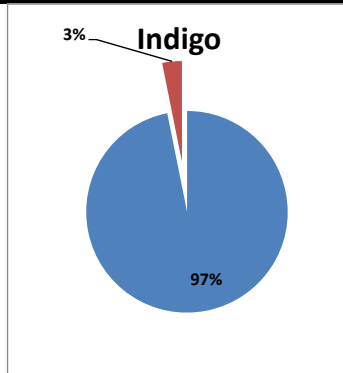

Airport Name :- DELHI INTERNATIONAL AIRPORT PVT LIMITED. - Sep'13(Period :- 0900-1459)

Airline	Total Departures	Flights ontime (STD +/- 15 Min)	Flights Delayed (STD +/- 15 Min)	% On time	% delayed	Airline					Airport		Weather		ATC	Miscellaneous
						Passenger & baggage handling (IATA CODES 11-18)	Aircraft & Ramp Handling (IATA CODES 31-39)	Technical, automated equipment failure(IATA CODES 41-48)	Operations , crew(IATA CODES 61-69)	Reactionary reasons (IATA CODES 91-97)	Airport Facilites (IATA CODES - 87,89)	Airport Security (IATA CODES 85)	Destination airport below minima (IATA CODES 72)	Departure aerodrome Below minima (IATA CODES 71)	ATFM(IATA CODES 81-84)	IATA CODE-99
AI	705	538	167	76%	24%	3	0	13	10	136	0	2	3	0	0	0
G8	207	171	36	83%	17%	0	1	1	2	31	0	0	0	0	0	1
6E	732	709	23	97%	3%	2	0	1	1	12	0	0	0	0	1	6
9W&S2	836	727	109	87%	13%	0	0	1	22	82	0	0	2	0	2	0
SG	428	403	25	94%	6%	0	0	6	2	15	0	0	2	0	0	0
Total	2908	2548	360	88%	12%	5	1	22	37	276	0	2	7	0	3	7

On time percentage

Delayed percentage