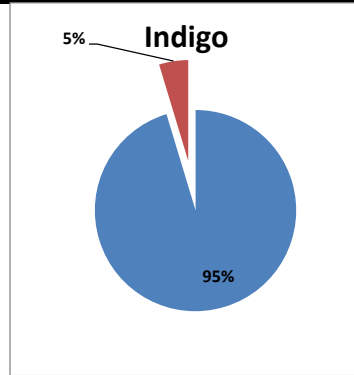

Airport Name :- DELHI INTERNATIONAL AIRPORT PVT LIMITED. - Sep'13(Period :- 1500-2059)

Airline	Total Departures	Flights ontime (STD +/- 15 Min)	Flights Delayed (STD +/- 15 Min)	% On time	% delayed	Airline					Airport		Weather		ATC	Miscellaneous
						Passenger & baggage handling (IATA CODES 11-18)	Aircraft & Ramp Handling (IATA CODES 31-39)	Technical, automated equipment failure(IATA CODES 41-48)	Operations , crew(IATA CODES 61-69)	Reactionary reasons (IATA CODES 91-97)	Airport Facilites (IATA CODES - 87,89)	Airport Security (IATA CODES 85)	Destination airport below minima (IATA CODES 72)	Departure aerodrome Below minima (IATA CODES 71)	ATFM(IATA CODES 81-84)	IATA CODE-99
AI	537	456	81	85%	15%	2	2	4	8	65	0	0	0	0	0	0
G8	230	182	48	79%	21%	1	0	0	1	46	0	0	0	0	0	0
6E	790	753	37	95%	5%	4	0	2	1	27	0	1	1	0	0	1
9W&S2	705	608	97	86%	14%	1	0	4	25	64	0	0	1	0	1	1
SG	494	452	42	91%	9%	0	0	16	2	23	0	0	1	0	0	0
Total	2756	2451	305	89%	11%	8	2	26	37	225	0	1	3	0	1	2

On time percentage

Delayed percentage