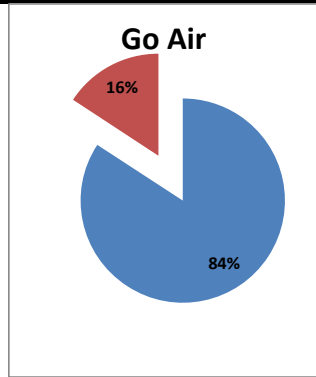

Airport Name :- DELHI INTERNATIONAL AIRPORT PVT LIMITED. - Sep'13(Period :- 2100-0259)

Airline	Total Departures	Flights ontime (STD +/- 15 Min)	Flights Delayed (STD +/- 15 Min)	% On time	% delayed	Airline					Airport		Weather		ATC	Miscellaneous
						Passenger & baggage handling (IATA CODES 11-18)	Aircraft & Ramp Handling (IATA CODES 31-39)	Technical, automated equipment failure(IATA CODES 41-48)	Operations , crew(IATA CODES 61-69)	Reactionary reasons (IATA CODES 91-97)	Airport Facilites (IATA CODES - 87,89)	Airport Security (IATA CODES 85)	Destination airport below minima (IATA CODES 72)	Departure aerodrome Below minima (IATA CODES 71)	ATFM(IATA CODES 81-84)	IATA CODE-99
AI	33	28	5	85%	15%	0	0	1	0	4	0	0	0	0	0	0
G8	19	16	3	84%	16%	0	0	0	0	3	0	0	0	0	0	0
6E	0	0	0	0%	0%	0	0	0	0	0	0	0	0	0	0	0
9W&S2	56	55	1	98%	2%	0	0	0	0	1	0	0	0	0	0	0
SG	20	20	0	100%	0%	0	0	0	0	0	0	0	0	0	0	0
Total	128	119	9	93%	7%	0	0	1	0	8	0	0	0	0	0	0

On time percentage

Delayed percentage