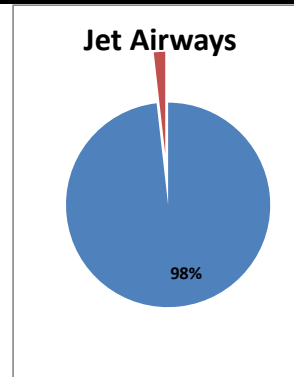

Airport Name :- DELHI INTERNATIONAL AIRPORT PVT LIMITED. - Sep'13(Period :- 2100-0259)

Airline	Total Departures	Flights ontime (STD +/- 15 Min)	Flights Delayed (STD +/- 15 Min)	% On time	% delayed	Airline					Airport		Weather		ATC	Miscellaneous
						Passenger & baggage handling (IATA CODES 11-18)	Aircraft & Ramp Handling (IATA CODES 31-39)	Technical, automated equipment failure(IATA CODES 41-48)	Operations , crew(IATA CODES 61-69)	Reactionary reasons (IATA CODES 91-97)	Airport Facilites (IATA CODES - 87,89)	Airport Security (IATA CODES 85)	Destination airport below minima (IATA CODES 72)	Departure aerodrome Below minima (IATA CODES 71)	ATFM(IATA CODES 81-84)	IATA CODE-99
AI	33	28	5	85%	15%	0	0	1	0	4	0	0	0	0	0	0
G8	19	16	3	84%	16%	0	0	0	0	3	0	0	0	0	0	0
6E	0	0	0	0%	0%	0	0	0	0	0	0	0	0	0	0	0
9W&S2	56	55	1	98%	2%	0	0	0	0	1	0	0	0	0	0	0
SG	20	20	0	100%	0%	0	0	0	0	0	0	0	0	0	0	0
Total	128	119	9	93%	7%	0	0	1	0	8	0	0	0	0	0	0

On time percentage

Delayed percentage