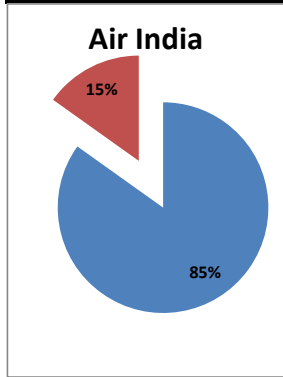

Airport Name :- DELHI INTERNATIONAL AIRPORT PVT LIMITED. - Sep'13(Period :- 2100-0259)

Airline	Total Departures	Flights ontime (STD +/- 15 Min)	Flights Delayed (STD +/- 15 Min)	% On time	% delayed	Airline					Airport		Weather		ATC	Miscellaneous
						Passenger & baggage handling (IATA CODES 11-18)	Aircraft & Ramp Handling (IATA CODES 31-39)	Technical, automated equipment failure(IATA CODES 41-48)	Operations , crew(IATA CODES 61-69)	Reactionary reasons (IATA CODES 91-97)	Airport Facilites (IATA CODES - 87,89)	Airport Security (IATA CODES 85)	Destination airport below minima (IATA CODES 72)	Departure aerodrome Below minima (IATA CODES 71)	ATFM(IATA CODES 81-84)	IATA CODE-99
AI	33	28	5	85%	15%	0	0	1	0	4	0	0	0	0	0	0
G8	19	16	3	84%	16%	0	0	0	0	3	0	0	0	0	0	0
6E	0	0	0	0%	0%	0	0	0	0	0	0	0	0	0	0	0
9W&S2	56	55	1	98%	2%	0	0	0	0	1	0	0	0	0	0	0
SG	20	20	0	100%	0%	0	0	0	0	0	0	0	0	0	0	0
Total	128	119	9	93%	7%	0	0	1	0	8	0	0	0	0	0	0

On time percentage

Delayed percentage