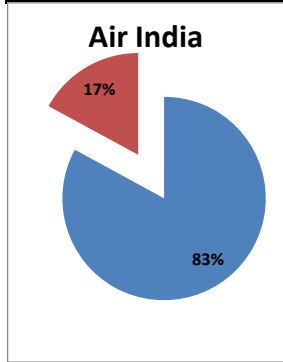

Airport Name :- DELHI INTERNATIONAL AIRPORT PVT LIMITED. - Sep'13

Airline	Total Departures	Flights ontime (STD +/- 15 Min)	Flights Delayed (STD +/- 15 Min)	% On time	% delayed	Airline					Airport		Weather		ATC	Miscellaneous
						Passenger & baggage handling (IATA CODES 11-18)	Aircraft & Ramp Handling (IATA CODES 31-39)	Technical, automated equipment failure(IATA CODES 41-48)	Operations , crew(IATA CODES 61-69)	Reactionary reasons (IATA CODES 91-97)	Airport Facilites (IATA CODES - 87,89)	Airport Security (IATA CODES 85)	Destination airport below minima (IATA CODES 72)	Departure aerodrome Below minima (IATA CODES 71)	ATFM(IATA CODES 81-84)	IATA CODE-99
AI	1758	1458	300	83%	17%	10	3	26	27	220	0	2	12	0	0	0
G8	688	589	99	86%	14%	1	1	3	4	86	0	0	3	0	0	1
6E	2135	2063	72	97%	3%	7	0	3	2	39	0	1	1	0	1	18
9W&S2	2029	1790	239	88%	12%	1	0	8	61	153	0	0	12	0	3	1
SG	1339	1266	73	95%	5%	0	0	24	4	40	0	0	5	0	0	0
Total	7949	7166	783	90%	10%	19	4	64	98	538	0	3	33	0	4	20

On time percentage

Delayed percentage

Airport Name :- DELHI INTERNATIONAL AIRPORT PVT LIMITED. - Sep'13(Period :- 0300-0859)

Airline	Total Departures	Flights ontime (STD +/- 15 Min)	Flights Delayed (STD +/- 15 Min)	% On time	% delayed	Airline					Airport		Weather		ATC	Miscellaneous
						Passenger & baggage handling (IATA CODES 11-18)	Aircraft & Ramp Handling (IATA CODES 31-39)	Technical, automated equipment failure(IATA CODES 41-48)	Operations , crew(IATA CODES 61-69)	Reactionary reasons (IATA CODES 91-97)	Airport Facilites (IATA CODES - 87,89)	Airport Security (IATA CODES 85)	Destination airport below minima (IATA CODES 72)	Departure aerodrome Below minima (IATA CODES 71)	ATFM(IATA CODES 81-84)	IATA CODE-99
AI	483	436	47	90%	10%	5	1	8	9	15	0	0	9	0	0	0
G8	232	220	12	95%	5%	0	0	2	1	6	0	0	3	0	0	0
6E	613	601	12	98%	2%	1	0	0	0	0	0	0	0	0	0	11
9W&S2	432	400	32	93%	7%	0	0	3	14	6	0	0	9	0	0	0
SG	397	391	6	98%	2%	0	0	2	0	2	0	0	2	0	0	0
Total	2157	2048	109	95%	5%	6	1	15	24	29	0	0	23	0	0	11