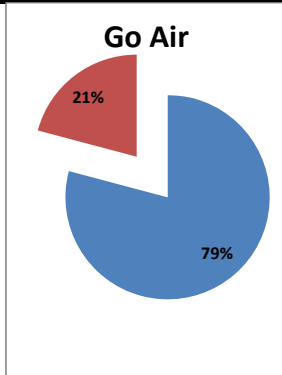

Airport Name :- DELHI INTERNATIONAL AIRPORT PVT LIMITED. - Sep'13(Period :- 1500-2059)

Airline	Total Departures	Flights ontime (STD +/- 15 Min)	Flights Delayed (STD +/- 15 Min)	% On time	% delayed	Airline					Airport		Weather		ATC	Miscellaneous
						Passenger & baggage handling (IATA CODES 11-18)	Aircraft & Ramp Handling (IATA CODES 31-39)	Technical, automated equipment failure(IATA CODES 41-48)	Operations , crew(IATA CODES 61-69)	Reactionary reasons (IATA CODES 91-97)	Airport Facilites (IATA CODES - 87,89)	Airport Security (IATA CODES 85)	Destination airport below minima (IATA CODES 72)	Departure aerodrome Below minima (IATA CODES 71)	ATFM(IATA CODES 81-84)	IATA CODE-99
AI	537	456	81	85%	15%	2	2	4	8	65	0	0	0	0	0	0
G8	230	182	48	79%	21%	1	0	0	1	46	0	0	0	0	0	0
6E	790	753	37	95%	5%	4	0	2	1	27	0	1	1	0	0	1
9W&S2	705	608	97	86%	14%	1	0	4	25	64	0	0	1	0	1	1
SG	494	452	42	91%	9%	0	0	16	2	23	0	0	1	0	0	0
Total	2756	2451	305	89%	11%	8	2	26	37	225	0	1	3	0	1	2

On time percentage

Delayed percentage