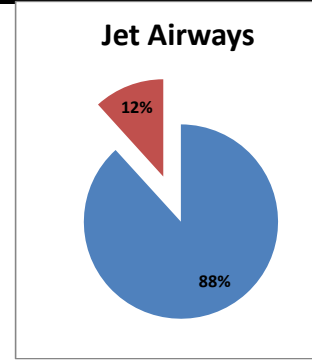

Airport Name :- DELHI INTERNATIONAL AIRPORT PVT LIMITED. - Sep'13

Airline	Total Departures	Flights ontime (STD +/- 15 Min)	Flights Delayed (STD +/- 15 Min)	% On time	% delayed	Airline					Airport		Weather		ATC	Miscellaneous
						Passenger & baggage handling (IATA CODES 11-18)	Aircraft & Ramp Handling (IATA CODES 31-39)	Technical, automated equipment failure(IATA CODES 41-48)	Operations , crew(IATA CODES 61-69)	Reactionary reasons (IATA CODES 91-97)	Airport Facilites (IATA CODES - 87,89)	Airport Security (IATA CODES 85)	Destination airport below minima (IATA CODES 72)	Departure aerodrome Below minima (IATA CODES 71)	ATFM(IATA CODES 81-84)	IATA CODE-99
AI	1758	1458	300	83%	17%	10	3	26	27	220	0	2	12	0	0	0
G8	688	589	99	86%	14%	1	1	3	4	86	0	0	3	0	0	1
6E	2135	2063	72	97%	3%	7	0	3	2	39	0	1	1	0	1	18
9W&S2	2029	1790	239	88%	12%	1	0	8	61	153	0	0	12	0	3	1
SG	1339	1266	73	95%	5%	0	0	24	4	40	0	0	5	0	0	0
Total	7949	7166	783	90%	10%	19	4	64	98	538	0	3	33	0	4	20

On time percentage

Delayed percentage

Airport Name :- DELHI INTERNATIONAL AIRPORT PVT LIMITED. - Sep'13(Period :- 0300-0859)

Airline	Total Departures	Flights ontime (STD +/- 15 Min)	Flights Delayed (STD +/- 15 Min)	% On time	% delayed	Airline					Airport		Weather		ATC	Miscellaneous
						Passenger & baggage handling (IATA CODES 11-18)	Aircraft & Ramp Handling (IATA CODES 31-39)	Technical, automated equipment failure(IATA CODES 41-48)	Operations , crew(IATA CODES 61-69)	Reactionary reasons (IATA CODES 91-97)	Airport Facilites (IATA CODES - 87,89)	Airport Security (IATA CODES 85)	Destination airport below minima (IATA CODES 72)	Departure aerodrome Below minima (IATA CODES 71)	ATFM(IATA CODES 81-84)	IATA CODE-99
AI	483	436	47	90%	10%	5	1	8	9	15	0	0	9	0	0	0
G8	232	220	12	95%	5%	0	0	2	1	6	0	0	3	0	0	0
6E	613	601	12	98%	2%	1	0	0	0	0	0	0	0	0	0	11
9W&S2	432	400	32	93%	7%	0	0	3	14	6	0	0	9	0	0	0
SG	397	391	6	98%	2%	0	0	2	0	2	0	0	2	0	0	0
Total	2157	2048	109	95%	5%	6	1	15	24	29	0	0	23	0	0	11