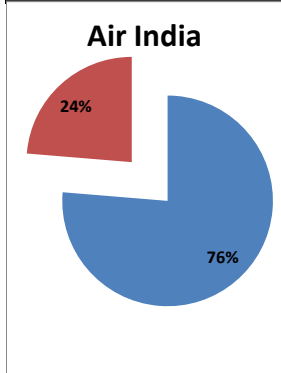

Airport Name :- DELHI INTERNATIONAL AIRPORT PVT LIMITED. - Sep'13(Period :- 0900-1459)

Airline	Total Departures	Flights ontime (STD +/- 15 Min)	Flights Delayed (STD +/- 15 Min)	% On time	% delayed	Airline					Airport		Weather		ATC	Miscellaneous
						Passenger & baggage handling (IATA CODES 11-18)	Aircraft & Ramp Handling (IATA CODES 31-39)	Technical, automated equipment failure(IATA CODES 41-48)	Operations , crew(IATA CODES 61-69)	Reactionary reasons (IATA CODES 91-97)	Airport Facilites (IATA CODES - 87,89)	Airport Security (IATA CODES 85)	Destination airport below minima (IATA CODES 72)	Departure aerodrome Below minima (IATA CODES 71)	ATFM(IATA CODES 81-84)	IATA CODE-99
AI	705	538	167	76%	24%	3	0	13	10	136	0	2	3	0	0	0
G8	207	171	36	83%	17%	0	1	1	2	31	0	0	0	0	0	1
6E	732	709	23	97%	3%	2	0	1	1	12	0	0	0	0	1	6
9W&S2	836	727	109	87%	13%	0	0	1	22	82	0	0	2	0	2	0
SG	428	403	25	94%	6%	0	0	6	2	15	0	0	2	0	0	0
Total	2908	2548	360	88%	12%	5	1	22	37	276	0	2	7	0	3	7

On time percentage

Delayed percentage