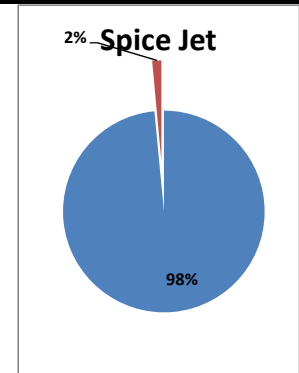

Airport Name :- DELHI INTERNATIONAL AIRPORT PVT LIMITED. - Sep'13(Period :- 0300-0859)

Airline	Total Departures	Flights ontime (STD +/- 15 Min)	Flights Delayed (STD +/- 15 Min)	% On time	% delayed	Airline					Airport		Weather		ATC	Miscellaneous
						Passenger & baggage handling (IATA CODES 11-18)	Aircraft & Ramp Handling (IATA CODES 31-39)	Technical, automated equipment failure(IATA CODES 41-48)	Operations , crew(IATA CODES 61-69)	Reactionary reasons (IATA CODES 91-97)	Airport Facilites (IATA CODES - 87,89)	Airport Security (IATA CODES 85)	Destination airport below minima (IATA CODES 72)	Departure aerodrome Below minima (IATA CODES 71)	ATFM(IATA CODES 81-84)	IATA CODE-99
AI	483	436	47	90%	10%	5	1	8	9	15	0	0	9	0	0	0
G8	232	220	12	95%	5%	0	0	2	1	6	0	0	3	0	0	0
6E	613	601	12	98%	2%	1	0	0	0	0	0	0	0	0	0	11
9W&S2	432	400	32	93%	7%	0	0	3	14	6	0	0	9	0	0	0
SG	397	391	6	98%	2%	0	0	2	0	2	0	0	2	0	0	0
Total	2157	2048	109	95%	5%	6	1	15	24	29	0	0	23	0	0	11

On time percentage

Delayed percentage