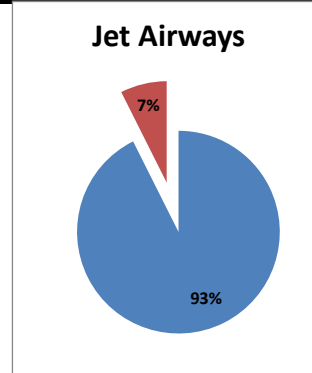

Airport Name :- DELHI INTERNATIONAL AIRPORT PVT LIMITED. - Sep'13

Airline	Total Departures	Flights ontime (STD +/- 15 Min)	Flights Delayed (STD +/- 15 Min)	% On time	% delayed	Airline					Airport		Weather		ATC	Miscellaneous
						Passenger & baggage handling (IATA CODES 11-18)	Aircraft & Ramp Handling (IATA CODES 31-39)	Technical, automated equipment failure(IATA CODES 41-48)	Operations , crew(IATA CODES 61-69)	Reactionary reasons (IATA CODES 91-97)	Airport Facilites (IATA CODES - 87,89)	Airport Security (IATA CODES 85)	Destination airport below minima (IATA CODES 72)	Departure aerodrome Below minima (IATA CODES 71)	ATFM(IATA CODES 81-84)	IATA CODE-99
AI	1758	1458	300	83%	17%	10	3	26	27	220	0	2	12	0	0	0
G8	688	589	99	86%	14%	1	1	3	4	86	0	0	3	0	0	1
6E	2135	2063	72	97%	3%	7	0	3	2	39	0	1	1	0	1	18
9W&S2	2029	1790	239	88%	12%	1	0	8	61	153	0	0	12	0	3	1
SG	1339	1266	73	95%	5%	0	0	24	4	40	0	0	5	0	0	0
Total	7949	7166	783	90%	10%	19	4	64	98	538	0	3	33	0	4	20

On time percentage

Delayed percentage

Airport Name :- DELHI INTERNATIONAL AIRPORT PVT LIMITED. - Sep'13(Period :- 0300-0859)

Airline	Total Departures	Flights ontime (STD +/- 15 Min)	Flights Delayed (STD +/- 15 Min)	% On time	% delayed	Airline					Airport		Weather		ATC	Miscellaneous
						Passenger & baggage handling (IATA CODES 11-18)	Aircraft & Ramp Handling (IATA CODES 31-39)	Technical, automated equipment failure(IATA CODES 41-48)	Operations , crew(IATA CODES 61-69)	Reactionary reasons (IATA CODES 91-97)	Airport Facilites (IATA CODES - 87,89)	Airport Security (IATA CODES 85)	Destination airport below minima (IATA CODES 72)	Departure aerodrome Below minima (IATA CODES 71)	ATFM(IATA CODES 81-84)	IATA CODE-99
AI	483	436	47	90%	10%	5	1	8	9	15	0	0	9	0	0	0
G8	232	220	12	95%	5%	0	0	2	1	6	0	0	3	0	0	0
6E	613	601	12	98%	2%	1	0	0	0	0	0	0	0	0	0	11
9W&S2	432	400	32	93%	7%	0	0	3	14	6	0	0	9	0	0	0
SG	397	391	6	98%	2%	0	0	2	0	2	0	0	2	0	0	0
Total	2157	2048	109	95%	5%	6	1	15	24	29	0	0	23	0	0	11