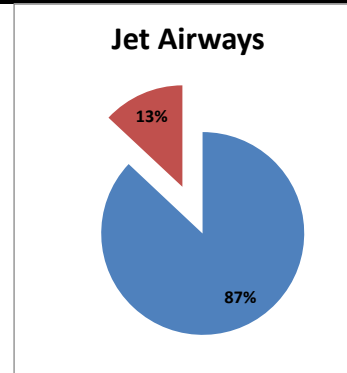

Airport Name :- DELHI INTERNATIONAL AIRPORT PVT LIMITED. - Sep'13(Period :- 0900-1459)

Airline	Total Departures	Flights ontime (STD +/- 15 Min)	Flights Delayed (STD +/- 15 Min)	% On time	% delayed	Airline					Airport		Weather		ATC	Miscellaneous
						Passenger & baggage handling (IATA CODES 11-18)	Aircraft & Ramp Handling (IATA CODES 31-39)	Technical, automated equipment failure(IATA CODES 41-48)	Operations , crew(IATA CODES 61-69)	Reactionary reasons (IATA CODES 91-97)	Airport Facilites (IATA CODES - 87,89)	Airport Security (IATA CODES 85)	Destination airport below minima (IATA CODES 72)	Departure aerodrome Below minima (IATA CODES 71)	ATFM(IATA CODES 81-84)	IATA CODE-99
AI	705	538	167	76%	24%	3	0	13	10	136	0	2	3	0	0	0
G8	207	171	36	83%	17%	0	1	1	2	31	0	0	0	0	0	1
6E	732	709	23	97%	3%	2	0	1	1	12	0	0	0	0	1	6
9W&S2	836	727	109	87%	13%	0	0	1	22	82	0	0	2	0	2	0
SG	428	403	25	94%	6%	0	0	6	2	15	0	0	2	0	0	0
Total	2908	2548	360	88%	12%	5	1	22	37	276	0	2	7	0	3	7

On time percentage

Delayed percentage