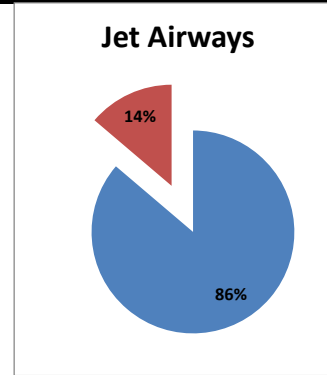

Airport Name :- DELHI INTERNATIONAL AIRPORT PVT LIMITED. - Sep'13(Period :- 1500-2059)

Airline	Total Departures	Flights ontime (STD +/- 15 Min)	Flights Delayed (STD +/- 15 Min)	% On time	% delayed	Airline					Airport		Weather		ATC	Miscellaneous
						Passenger & baggage handling (IATA CODES 11-18)	Aircraft & Ramp Handling (IATA CODES 31-39)	Technical, automated equipment failure(IATA CODES 41-48)	Operations , crew(IATA CODES 61-69)	Reactionary reasons (IATA CODES 91-97)	Airport Facilites (IATA CODES - 87,89)	Airport Security (IATA CODES 85)	Destination airport below minima (IATA CODES 72)	Departure aerodrome Below minima (IATA CODES 71)	ATFM(IATA CODES 81-84)	IATA CODE-99
AI	537	456	81	85%	15%	2	2	4	8	65	0	0	0	0	0	0
G8	230	182	48	79%	21%	1	0	0	1	46	0	0	0	0	0	0
6E	790	753	37	95%	5%	4	0	2	1	27	0	1	1	0	0	1
9W&S2	705	608	97	86%	14%	1	0	4	25	64	0	0	1	0	1	1
SG	494	452	42	91%	9%	0	0	16	2	23	0	0	1	0	0	0
Total	2756	2451	305	89%	11%	8	2	26	37	225	0	1	3	0	1	2

On time percentage

Delayed percentage