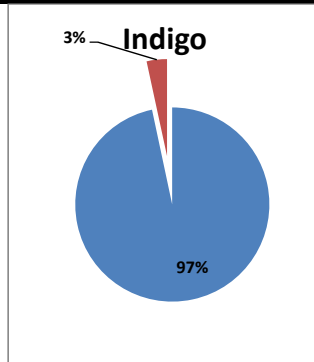

Airport Name :- DELHI INTERNATIONAL AIRPORT PVT LIMITED. - Sep'13

Airline	Total Departures	Flights ontime (STD +/- 15 Min)	Flights Delayed (STD +/- 15 Min)	% On time	% delayed	Airline					Airport		Weather		ATC	Miscellaneous
						Passenger & baggage handling (IATA CODES 11-18)	Aircraft & Ramp Handling (IATA CODES 31-39)	Technical, automated equipment failure(IATA CODES 41-48)	Operations , crew(IATA CODES 61-69)	Reactionary reasons (IATA CODES 91-97)	Airport Facilites (IATA CODES - 87,89)	Airport Security (IATA CODES 85)	Destination airport below minima (IATA CODES 72)	Departure aerodrome Below minima (IATA CODES 71)	ATFM(IATA CODES 81-84)	IATA CODE-99
AI	1758	1458	300	83%	17%	10	3	26	27	220	0	2	12	0	0	0
G8	688	589	99	86%	14%	1	1	3	4	86	0	0	3	0	0	1
6E	2135	2063	72	97%	3%	7	0	3	2	39	0	1	1	0	1	18
9W&S2	2029	1790	239	88%	12%	1	0	8	61	153	0	0	12	0	3	1
SG	1339	1266	73	95%	5%	0	0	24	4	40	0	0	5	0	0	0
Total	7949	7166	783	90%	10%	19	4	64	98	538	0	3	33	0	4	20

On time percentage

Delayed percentage

Airport Name :- DELHI INTERNATIONAL AIRPORT PVT LIMITED. - Sep'13(Period :- 0300-0859)

Airline	Total Departures	Flights ontime (STD +/- 15 Min)	Flights Delayed (STD +/- 15 Min)	% On time	% delayed	Airline					Airport		Weather		ATC	Miscellaneous
						Passenger & baggage handling (IATA CODES 11-18)	Aircraft & Ramp Handling (IATA CODES 31-39)	Technical, automated equipment failure(IATA CODES 41-48)	Operations , crew(IATA CODES 61-69)	Reactionary reasons (IATA CODES 91-97)	Airport Facilites (IATA CODES - 87,89)	Airport Security (IATA CODES 85)	Destination airport below minima (IATA CODES 72)	Departure aerodrome Below minima (IATA CODES 71)	ATFM(IATA CODES 81-84)	IATA CODE-99
AI	483	436	47	90%	10%	5	1	8	9	15	0	0	9	0	0	0
G8	232	220	12	95%	5%	0	0	2	1	6	0	0	3	0	0	0
6E	613	601	12	98%	2%	1	0	0	0	0	0	0	0	0	0	11
9W&S2	432	400	32	93%	7%	0	0	3	14	6	0	0	9	0	0	0
SG	397	391	6	98%	2%	0	0	2	0	2	0	0	2	0	0	0
Total	2157	2048	109	95%	5%	6	1	15	24	29	0	0	23	0	0	11