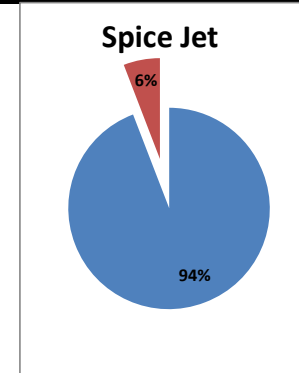

Airport Name :- DELHI INTERNATIONAL AIRPORT PVT LIMITED. - Sep'13(Period :- 0900-1459)

Airline	Total Departures	Flights ontime (STD +/- 15 Min)	Flights Delayed (STD +/- 15 Min)	% On time	% delayed	Airline					Airport		Weather		ATC	Miscellaneous
						Passenger & baggage handling (IATA CODES 11-18)	Aircraft & Ramp Handling (IATA CODES 31-39)	Technical, automated equipment failure(IATA CODES 41-48)	Operations , crew(IATA CODES 61-69)	Reactionary reasons (IATA CODES 91-97)	Airport Facilites (IATA CODES - 87,89)	Airport Security (IATA CODES 85)	Destination airport below minima (IATA CODES 72)	Departure aerodrome Below minima (IATA CODES 71)	ATFM(IATA CODES 81-84)	IATA CODE-99
AI	705	538	167	76%	24%	3	0	13	10	136	0	2	3	0	0	0
G8	207	171	36	83%	17%	0	1	1	2	31	0	0	0	0	0	1
6E	732	709	23	97%	3%	2	0	1	1	12	0	0	0	0	1	6
9W&S2	836	727	109	87%	13%	0	0	1	22	82	0	0	2	0	2	0
SG	428	403	25	94%	6%	0	0	6	2	15	0	0	2	0	0	0
Total	2908	2548	360	88%	12%	5	1	22	37	276	0	2	7	0	3	7

On time percentage

Delayed percentage