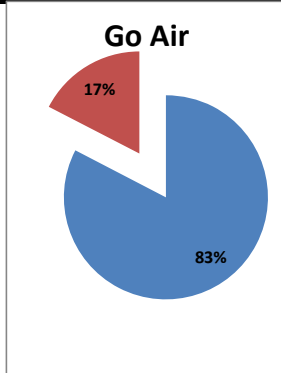

Airport Name :- DELHI INTERNATIONAL AIRPORT PVT LIMITED. - Sep'13(Period :- 0900-1459)

Airline	Total Departures	Flights ontime (STD +/- 15 Min)	Flights Delayed (STD +/- 15 Min)	% On time	% delayed	Airline					Airport		Weather		ATC	Miscellaneous
						Passenger & baggage handling (IATA CODES 11-18)	Aircraft & Ramp Handling (IATA CODES 31-39)	Technical, automated equipment failure(IATA CODES 41-48)	Operations , crew(IATA CODES 61-69)	Reactionary reasons (IATA CODES 91-97)	Airport Facilites (IATA CODES - 87,89)	Airport Security (IATA CODES 85)	Destination airport below minima (IATA CODES 72)	Departure aerodrome Below minima (IATA CODES 71)	ATFM(IATA CODES 81-84)	IATA CODE-99
AI	705	538	167	76%	24%	3	0	13	10	136	0	2	3	0	0	0
G8	207	171	36	83%	17%	0	1	1	2	31	0	0	0	0	0	1
6E	732	709	23	97%	3%	2	0	1	1	12	0	0	0	0	1	6
9W&S2	836	727	109	87%	13%	0	0	1	22	82	0	0	2	0	2	0
SG	428	403	25	94%	6%	0	0	6	2	15	0	0	2	0	0	0
Total	2908	2548	360	88%	12%	5	1	22	37	276	0	2	7	0	3	7

On time percentage

Delayed percentage