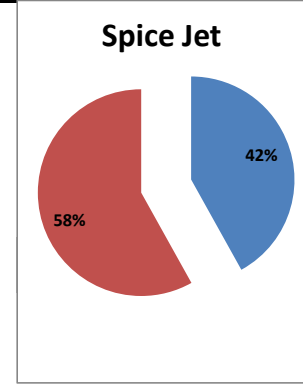

Airport Name :- DELHI INTERNATIONAL AIRPORT PVT LIMITED. - Jun'12(Period :- 2100-0259)

Airline	Total Departures	Flights ontime (STD +/- 15 Min)	Flights Delayed (STD +/- 15 Min)	% On time	% delayed	Airline					Airport		Weather		ATC	Miscellaneous
						Passenger & baggage handling (IATA CODES 11-18)	Aircraft & Ramp Handling (IATA CODES 31-39)	Technical, automated equipment failure(IATA CODES 41-48)	Operations , crew(IATA CODES 61-69)	Reactinary reasons (IATA CODES 91-97)	Airport Facilites (IATA CODES - 87,89)	Airport Security (IATA CODES 85)	Destination airport below minima (IATA CODES 72)	Departure aerodrome Below minima (IATA CODES 71)	ATFM(IATA CODES 81-84)	IATA CODE-99
AI	33	12	21	36%	64%	1	0	0	15	5	0	0	0	0	0	0
G8	46	32	14	70%	30%	0	0	0	1	13	0	0	0	0	0	0
6E	0	0	0	0%	0%	0	0	0	0	0	0	0	0	0	0	0
9W&S2	21	19	2	90%	10%	0	0	0	0	2	0	0	0	0	0	0
IT	59	41	18	69%	31%	0	0	3	2	13	0	0	0	0	0	0
SG	31	13	18	42%	58%	0	0	2	3	13	0	0	0	0	0	0
Total	190	117	73	62%	38%	1	0	5	21	46	0	0	0	0	0	0

Delayed percentage