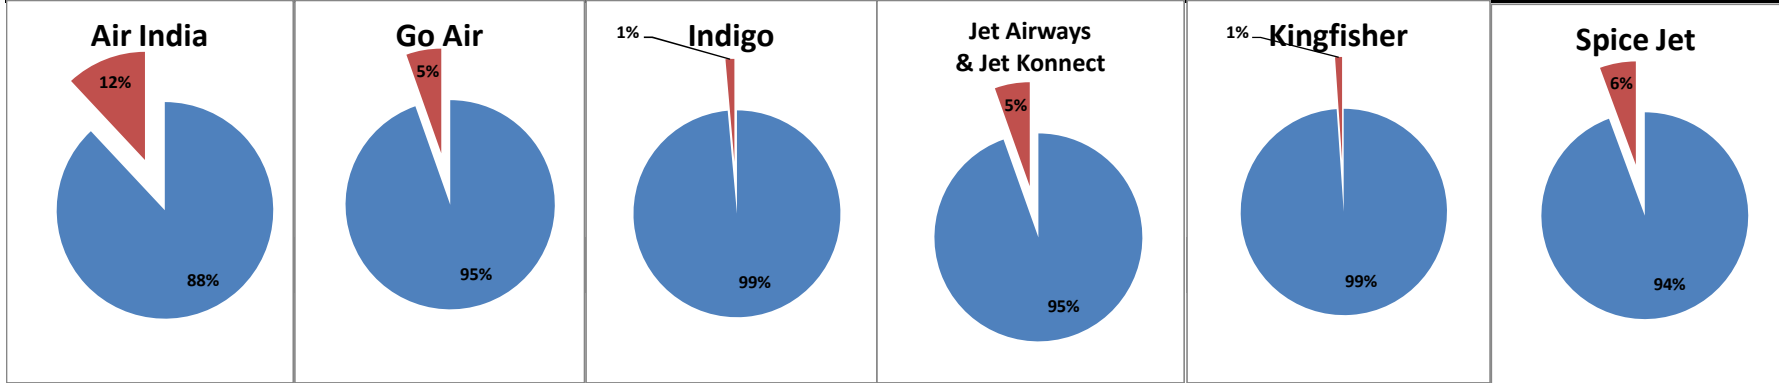

Airport Name :- DELHI INTERNATIONAL AIRPORT PVT LIMITED. - Jun'12(Period :- 0300-0859)

Airline	Total Departures	Flights ontime (STD +/- 15 Min)	Flights Delayed (STD +/- 15 Min)	% On time	% delayed	Airline					Airport		Weather		ATC	Miscellaneous
						Passenger & baggage handling (IATA CODES 11-18)	Aircraft & Ramp Handling (IATA CODES 31-39)	Technical, automated equipment failure(IATA CODES 41-48)	Operations , crew(IATA CODES 61-69)	Reactinary reasons (IATA CODES 91-97)	Airport Facilites (IATA CODES - 87,89)	Airport Security (IATA CODES 85)	Destination airport below minima (IATA CODES 72)	Departure aerodrome Below minima (IATA CODES 71)	ATFM(IATA CODES 81-84)	IATA CODE-99
AI	510	449	61	88%	12%	3	0	6	41	1	0	1	6	0	1	2
G8	222	210	12	95%	5%	0	0	0	2	6	0	0	4	0	0	0
6E	562	554	8	99%	1%	2	0	1	1	0	0	0	0	0	2	2
9W&S2	588	556	32	95%	5%	1	2	2	8	13	0	0	5	0	0	1
IT	183	181	2	99%	1%	0	0	1	1	0	0	0	0	0	0	0
SG	374	353	21	94%	6%	0	0	10	10	0	0	0	1	0	0	0
Total	2439	2303	136	94%	6%	6	2	20	63	20	0	1	16	0	3	5

On time percentage

Delayed percentage