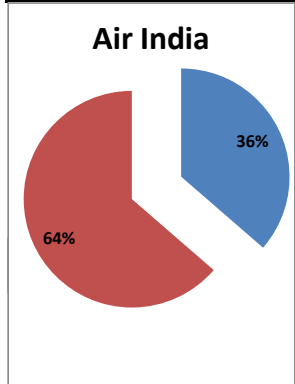

Airport Name :- DELHI INTERNATIONAL AIRPORT PVT LIMITED. - Jun'12(Period :- 2100-0259)

Airline	Total Departures	Flights ontime (STD +/- 15 Min)	Flights Delayed (STD +/- 15 Min)	% On time	% delayed	Airline					Airport		Weather		ATC	Miscellaneous
						Passenger & baggage handling (IATA CODES 11-18)	Aircraft & Ramp Handling (IATA CODES 31-39)	Technical, automated equipment failure(IATA CODES 41-48)	Operations , crew(IATA CODES 61-69)	Reactinary reasons (IATA CODES 91-97)	Airport Facilites (IATA CODES - 87,89)	Airport Security (IATA CODES 85)	Destination airport below minima (IATA CODES 72)	Departure aerodrome Below minima (IATA CODES 71)	ATFM(IATA CODES 81-84)	IATA CODE-99
AI	33	12	21	36%	64%	1	0	0	15	5	0	0	0	0	0	0
G8	46	32	14	70%	30%	0	0	0	1	13	0	0	0	0	0	0
6E	0	0	0	0%	0%	0	0	0	0	0	0	0	0	0	0	0
9W&S2	21	19	2	90%	10%	0	0	0	0	2	0	0	0	0	0	0
IT	59	41	18	69%	31%	0	0	3	2	13	0	0	0	0	0	0
SG	31	13	18	42%	58%	0	0	2	3	13	0	0	0	0	0	0
Total	190	117	73	62%	38%	1	0	5	21	46	0	0	0	0	0	0

On time percentage