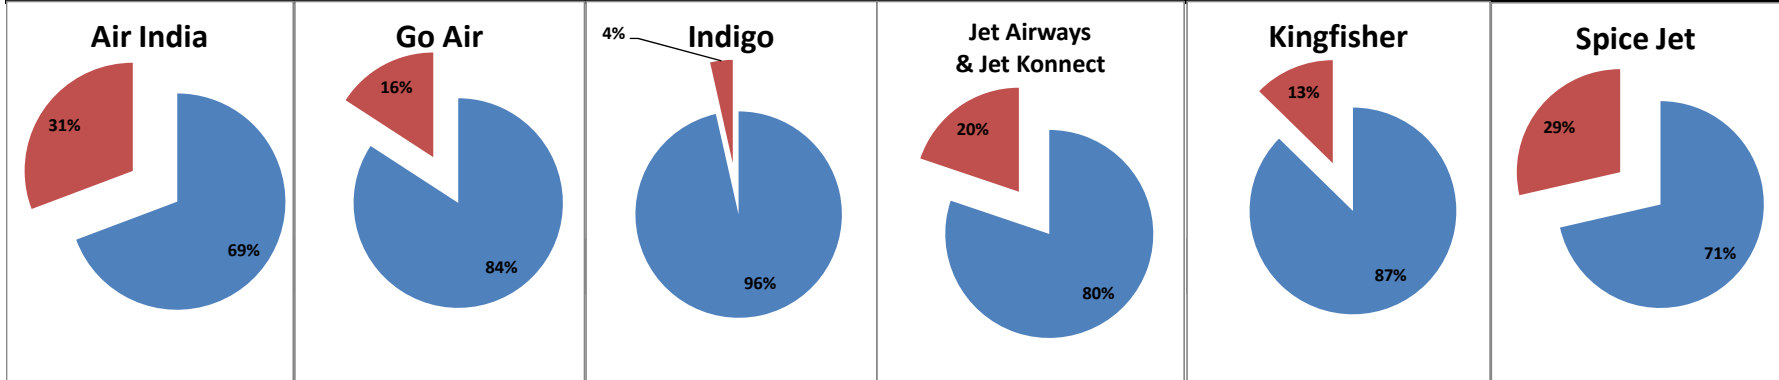

Airport Name :- DELHI INTERNATIONAL AIRPORT PVT LIMITED. - Jun'12(Period :- 0900-1459)

Airline	Total Departures	Flights ontime (STD +/- 15 Min)	Flights Delayed (STD +/- 15 Min)	% On time	% delayed	Airline					Airport		Weather		ATC	Miscellaneous
						Passenger & baggage handling (IATA CODES 11-18)	Aircraft & Ramp Handling (IATA CODES 31-39)	Technical, automated equipment failure(IATA CODES 41-48)	Operations , crew(IATA CODES 61-69)	Reactinary reasons (IATA CODES 91-97)	Airport Facilites (IATA CODES - 87,89)	Airport Security (IATA CODES 85)	Destination airport below minima (IATA CODES 72)	Departure aerodrome Below minima (IATA CODES 71)	ATFM(IATA CODES 81-84)	IATA CODE-99
AI	713	494	219	69%	31%	15	2	13	80	105	0	0	2	0	1	1
G8	202	170	32	84%	16%	0	0	0	13	16	0	0	2	0	1	0
6E	645	622	23	96%	4%	1	1	1	2	15	0	0	0	0	2	1
9W&S2	808	648	160	80%	20%	1	0	6	19	131	0	0	1	0	2	0
IT	339	296	43	87%	13%	0	0	2	20	15	0	0	5	0	0	1
SG	497	355	142	71%	29%	1	0	36	62	39	0	0	0	0	2	2
Total	3204	2585	619	81%	19%	18	3	58	196	321	0	0	10	0	8	5

On time percentage

Delayed percentage