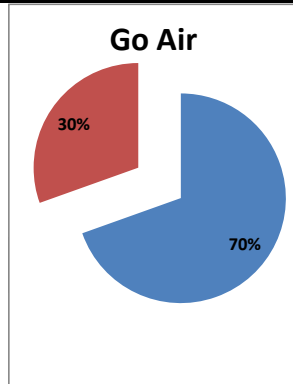

Airport Name :- DELHI INTERNATIONAL AIRPORT PVT LIMITED. - Jun'12(Period :- 2100-0259)

Airline	Total Departures	Flights ontime (STD +/- 15 Min)	Flights Delayed (STD +/- 15 Min)	% On time	% delayed	Airline					Airport		Weather		ATC	Miscellaneous
						Passenger & baggage handling (IATA CODES 11-18)	Aircraft & Ramp Handling (IATA CODES 31-39)	Technical, automated equipment failure(IATA CODES 41-48)	Operations , crew(IATA CODES 61-69)	Reactinary reasons (IATA CODES 91-97)	Airport Facilites (IATA CODES - 87,89)	Airport Security (IATA CODES 85)	Destination airport below minima (IATA CODES 72)	Departure aerodrome Below minima (IATA CODES 71)	ATFM(IATA CODES 81-84)	IATA CODE-99
AI	33	12	21	36%	64%	1	0	0	15	5	0	0	0	0	0	0
G8	46	32	14	70%	30%	0	0	0	1	13	0	0	0	0	0	0
6E	0	0	0	0%	0%	0	0	0	0	0	0	0	0	0	0	0
9W&S2	21	19	2	90%	10%	0	0	0	0	2	0	0	0	0	0	0
IT	59	41	18	69%	31%	0	0	3	2	13	0	0	0	0	0	0
SG	31	13	18	42%	58%	0	0	2	3	13	0	0	0	0	0	0
Total	190	117	73	62%	38%	1	0	5	21	46	0	0	0	0	0	0

On time percentage