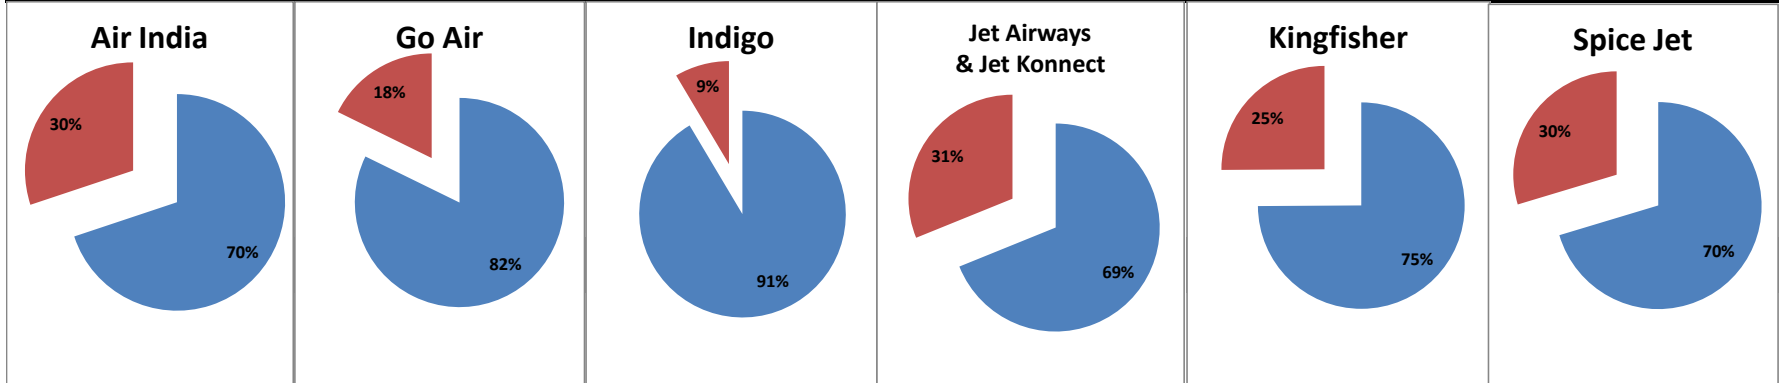

Airport Name :- DELHI INTERNATIONAL AIRPORT PVT LIMITED. - Jun'12(Period :- 1500-2059)

Airline	Total Departures	Flights ontime (STD +/- 15 Min)	Flights Delayed (STD +/- 15 Min)	% On time	% delayed	Airline					Airport		Weather		ATC	Miscellaneous
						Passenger & baggage handling (IATA CODES 11-18)	Aircraft & Ramp Handling (IATA CODES 31-39)	Technical, automated equipment failure(IATA CODES 41-48)	Operations , crew(IATA CODES 61-69)	Reactinary reasons (IATA CODES 91-97)	Airport Facilites (IATA CODES - 87,89)	Airport Security (IATA CODES 85)	Destination airport below minima (IATA CODES 72)	Departure aerodrome Below minima (IATA CODES 71)	ATFM(IATA CODES 81-84)	IATA CODE-99
AI	512	358	154	70%	30%	1	1	11	82	58	0	1	0	0	0	0
G8	203	167	36	82%	18%	0	0	0	14	21	0	0	1	0	0	0
6E	714	653	61	91%	9%	3	2	2	4	50	0	0	0	0	0	0
9W&S2	781	538	243	69%	31%	0	0	6	10	223	0	0	0	2	0	2
IT	283	212	71	75%	25%	0	0	7	26	33	0	0	0	0	0	5
SG	415	292	123	70%	30%	0	0	35	28	59	0	0	0	1	0	0
Total	2908	2220	688	76%	24%	4	3	61	164	444	0	1	1	3	0	7

On time percentage

Delayed percentage