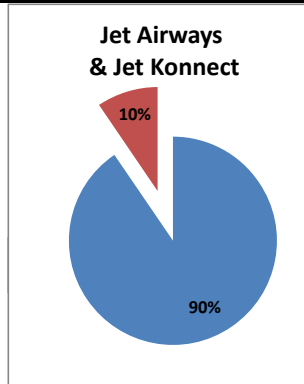

Airport Name :- DELHI INTERNATIONAL AIRPORT PVT LIMITED. - Jun'12(Period :- 2100-0259)

Airline	Total Departures	Flights ontime (STD +/- 15 Min)	Flights Delayed (STD +/- 15 Min)	% On time	% delayed	Airline					Airport		Weather		ATC	Miscellaneous
						Passenger & baggage handling (IATA CODES 11-18)	Aircraft & Ramp Handling (IATA CODES 31-39)	Technical, automated equipment failure(IATA CODES 41-48)	Operations , crew(IATA CODES 61-69)	Reactinary reasons (IATA CODES 91-97)	Airport Facilites (IATA CODES - 87,89)	Airport Security (IATA CODES 85)	Destination airport below minima (IATA CODES 72)	Departure aerodrome Below minima (IATA CODES 71)	ATFM(IATA CODES 81-84)	IATA CODE-99
AI	33	12	21	36%	64%	1	0	0	15	5	0	0	0	0	0	0
G8	46	32	14	70%	30%	0	0	0	1	13	0	0	0	0	0	0
6E	0	0	0	0%	0%	0	0	0	0	0	0	0	0	0	0	0
9W&S2	21	19	2	90%	10%	0	0	0	0	2	0	0	0	0	0	0
IT	59	41	18	69%	31%	0	0	3	2	13	0	0	0	0	0	0
SG	31	13	18	42%	58%	0	0	2	3	13	0	0	0	0	0	0
Total	190	117	73	62%	38%	1	0	5	21	46	0	0	0	0	0	0

On time percentage

Delayed percentage