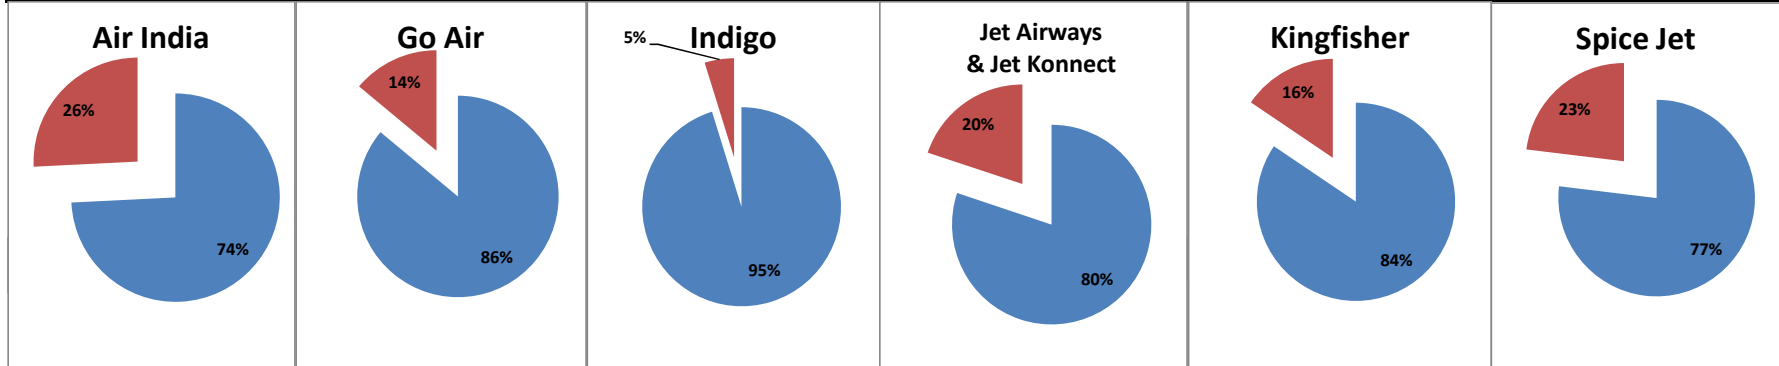

Airport Name :- DELHI INTERNATIONAL AIRPORT PVT LIMITED. - Jun'12

Airline	Total Departures	Flights ontime (STD +/- 15 Min)	Flights Delayed (STD +/- 15 Min)	% On time	% delayed	Airline					Airport		Weather		ATC	Miscellaneous
						Passenger & baggage handling (IATA CODES 11-18)	Aircraft & Ramp Handling (IATA CODES 31-39)	Technical, automated equipment failure(IATA CODES 41-48)	Operations , crew(IATA CODES 61-69)	Reactinary reasons (IATA CODES 91-97)	Airport Facilites (IATA CODES - 87,89)	Airport Security (IATA CODES 85)	Destination airport below minima (IATA CODES 72)	Departure aerodrome Below minima (IATA CODES 71)	ATFM(IATA CODES 81-84)	IATA CODE-99
AI	1768	1313	455	74%	26%	20	3	30	218	169	0	2	8	0	2	3
G8	673	579	94	86%	14%	0	0	0	30	56	0	0	7	0	1	0
6E	1921	1829	92	95%	5%	6	3	4	7	65	0	0	0	0	4	3
9W&S2	2198	1761	437	80%	20%	2	2	14	37	369	0	0	6	2	2	3
IT	864	730	134	84%	16%	0	0	13	49	61	0	0	5	0	0	6
SG	1317	1013	304	77%	23%	1	0	83	103	111	0	0	1	1	2	2
Total	8741	7225	1516	83%	17%	29	8	144	444	831	0	2	27	3	11	17