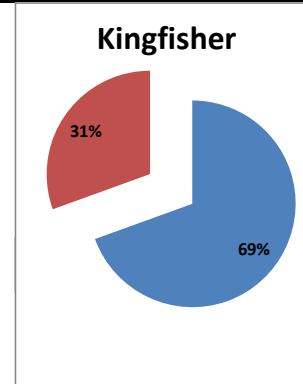

Airport Name :- DELHI INTERNATIONAL AIRPORT PVT LIMITED. - Jun'12(Period :- 2100-0259)

Airline	Total Departures	Flights ontime (STD +/- 15 Min)	Flights Delayed (STD +/- 15 Min)	% On time	% delayed	Airline					Airport		Weather		ATC	Miscellaneous
						Passenger & baggage handling (IATA CODES 11-18)	Aircraft & Ramp Handling (IATA CODES 31-39)	Technical, automated equipment failure(IATA CODES 41-48)	Operations , crew(IATA CODES 61-69)	Reactinary reasons (IATA CODES 91-97)	Airport Facilites (IATA CODES - 87,89)	Airport Security (IATA CODES 85)	Destination airport below minima (IATA CODES 72)	Departure aerodrome Below minima (IATA CODES 71)	ATFM(IATA CODES 81-84)	IATA CODE-99
AI	33	12	21	36%	64%	1	0	0	15	5	0	0	0	0	0	0
G8	46	32	14	70%	30%	0	0	0	1	13	0	0	0	0	0	0
6E	0	0	0	0%	0%	0	0	0	0	0	0	0	0	0	0	0
9W&S2	21	19	2	90%	10%	0	0	0	0	2	0	0	0	0	0	0
IT	59	41	18	69%	31%	0	0	3	2	13	0	0	0	0	0	0
SG	31	13	18	42%	58%	0	0	2	3	13	0	0	0	0	0	0
Total	190	117	73	62%	38%	1	0	5	21	46	0	0	0	0	0	0

Delayed percentage