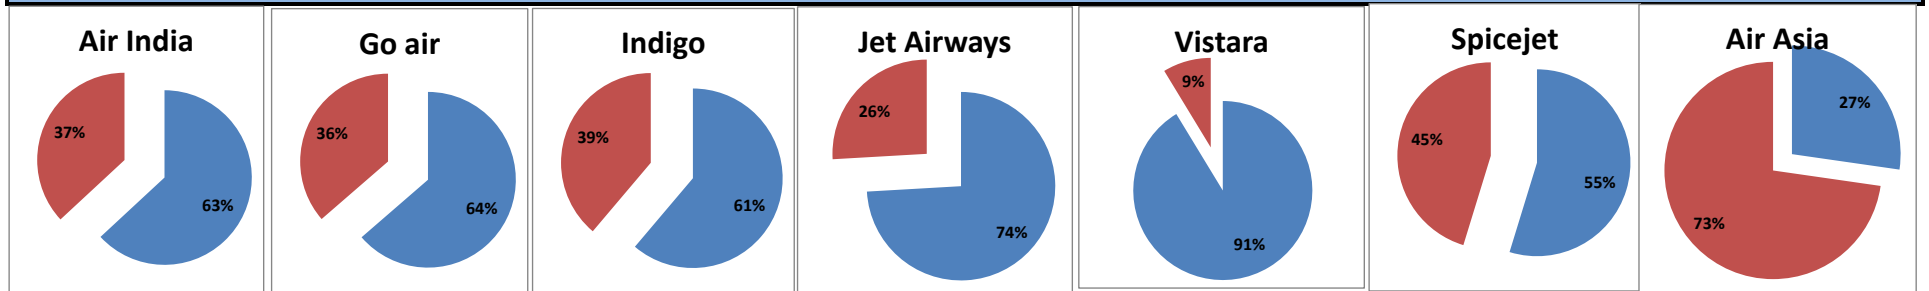

Airport Name :- DELHI INTERNATIONAL AIRPORT PVT LIMITED. - May'15(Period :- 1500-2059) - {Arrival}