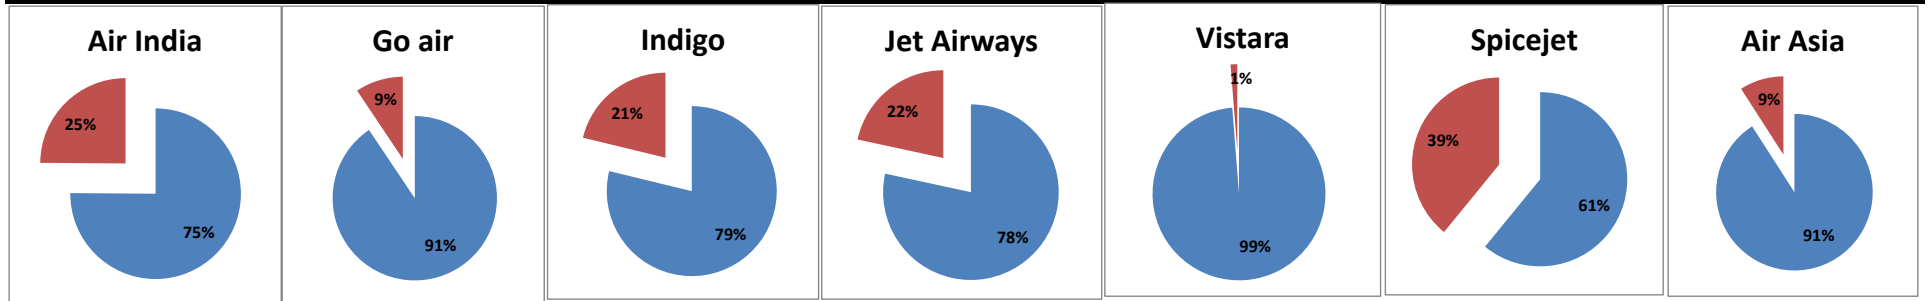

Airport Name :- DELHI INTERNATIONAL AIRPORT PVT LIMITED. - May'15(Period :- 1500-2059) - {Departure}

Airline	Total Departures	Flights ontime (STD +/- 15 Min)	Flights Delayed (STD +/- 15 Min)	% On time	% delayed	Airline					Airport		Weather		ATC	Miscellaneous
						Passenger & baggage handling (IATA CODES 11-18)	Aircraft & Ramp Handling (IATA CODES 31-39)	Technical, automated equipment failure(IATA CODES 41-48)	Operations , crew(IATA CODES 61-69)	Reactionary reasons (IATA CODES 91-97)	Airport Facilities (IATA CODES - 87,89)	Airport Security (IATA CODES 85)	Destination airport below minima (IATA CODES 72)	Departure aerodrome Below minima (IATA CODES 71)	ATFM(IATA CODES 81-84)	IATA CODE-99
AI	647	486	161	75%	25%	2	0	14	6	136	0	0	0	2	0	1
G8	266	241	25	91%	9%	0	0	0	2	21	0	0	0	2	0	0
6E	1089	858	231	79%	21%	4	0	2	3	208	4	0	0	7	0	3
9W&S2	944	740	204	78%	22%	3	0	11	15	166	0	0	0	8	0	1
UK	160	158	2	99%	1%	0	0	0	1	1	0	0	0	0	0	0
SG	376	229	147	61%	39%	3	0	12	12	116	0	0	0	3	0	1
I5	11	10	1	91%	9%	0	0	0	0	1	0	0	0	0	0	0
Total	3493	2722	771	78%	22%	12	0	39	39	649	4	0	0	22	0	6