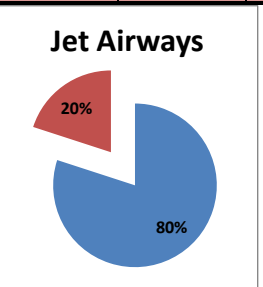

Airport Name :- DELHI INTERNATIONAL AIRPORT PVT LIMITED. - May'15(Period :- 2100-0259) - {Departure}

Airline	Total Departures	Flights ontime (STD +/- 15 Min)	Flights Delayed (STD +/- 15 Min)	% On time	% delayed	Airline					Airport		Weather		ATC	Miscellaneous
						Passenger & baggage handling (IATA CODES 11-18)	Aircraft & Ramp Handling (IATA CODES 31-39)	Technical, automated equipment failure(IATA CODES 41-48)	Operations , crew(IATA CODES 61-69)	Reactionary reasons (IATA CODES 91-97)	Airport Facilites (IATA CODES - 87,89)	Airport Security (IATA CODES 85)	Destination airport below minima (IATA CODES 72)	Departure aerodrome Below minima (IATA CODES 71)	ATFM(IATA CODES 81-84)	IATA CODE-99
AI	27	23	4	85%	15%	1	0	0	0	3	0	0	0	0	0	0
G8	23	10	13	43%	57%	1	0	0	1	11	0	0	0	0	0	0
6E	62	44	18	71%	29%	0	0	1	0	17	0	0	0	0	0	0
9W&S2	150	120	30	80%	20%	2	0	3	3	22	0	0	0	0	0	0
UK	0	0	0	0%	0%	0	0	0	0	0	0	0	0	0	0	0
SG	76	41	35	54%	46%	0	0	1	3	31	0	0	0	0	0	0
I5	0	0	0	0%	0%	0	0	0	0	0	0	0	0	0	0	0
Total	338	238	100	70%	30%	4	0	5	7	84	0	0	0	0	0	0