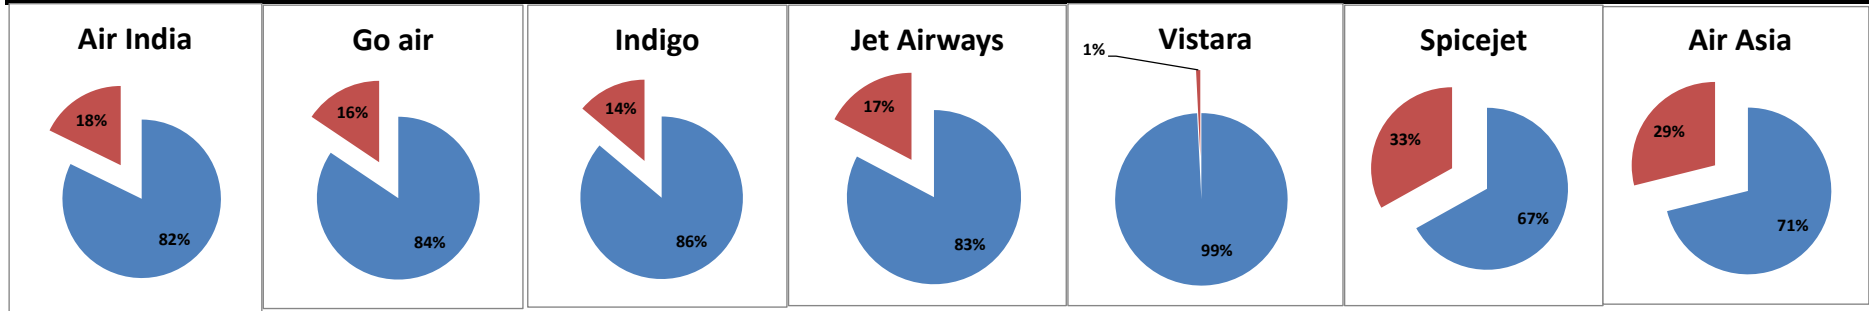

**Airport Name :- DELHI INTERNATIONAL AIRPORT PVT LIMITED. - May'15{Departure}**

Airline	Total Departures	Flights ontime (STD +/- 15 Min)	Flights Delayed (STD +/- 15 Min)	% On time	% delayed	Airline					Airport		Weather		ATC	Miscellaneous
						Passenger & baggage handling (IATA CODES 11-18)	Aircraft & Ramp Handling (IATA CODES 31-39)	Technical, automated equipment failure(IATA CODES 41-48)	Operations , crew(IATA CODES 61-69)	Reactionary reasons (IATA CODES 91-97)	Airport Facilites (IATA CODES - 87,89)	Airport Security (IATA CODES 85)	Destination airport below minima (IATA CODES 72)	Departure aerodrome Below minima (IATA CODES 71)	ATFM(IATA CODES 81-84)	IATA CODE-99
AI	2083	1713	370	82%	18%	24	4	49	25	259	0	1	3	2	0	3
G8	873	737	136	84%	16%	6	1	3	23	99	0	0	2	2	0	0
6E	3268	2815	453	86%	14%	24	2	8	16	361	15	7	1	16	0	3
9W&S2	2536	2098	438	83%	17%	10	0	30	42	333	1	0	5	11	0	6
UK	381	378	3	99%	1%	0	1	0	1	1	0	0	0	0	0	0
SG	1130	756	374	67%	33%	12	0	48	43	250	7	0	1	6	0	7
I5	45	32	13	71%	29%	1	0	0	2	10	0	0	0	0	0	0
<b>Total</b>	<b>10316</b>	<b>8529</b>	<b>1787</b>	<b>83%</b>	<b>17%</b>	<b>77</b>	<b>8</b>	<b>138</b>	<b>152</b>	<b>1313</b>	<b>23</b>	<b>8</b>	<b>12</b>	<b>37</b>	<b>0</b>	<b>19</b>

**On time percentage**

**Delay percentage**

**Airport Name :- DELHI INTERNATIONAL AIRPORT PVT LIMITED. - May'15{Arrival}**

**Airport Name :- DELHI INTERNATIONAL AIRPORT PVT LIMITED. - May'15(Period :- 0900-1459) - {Departure}**