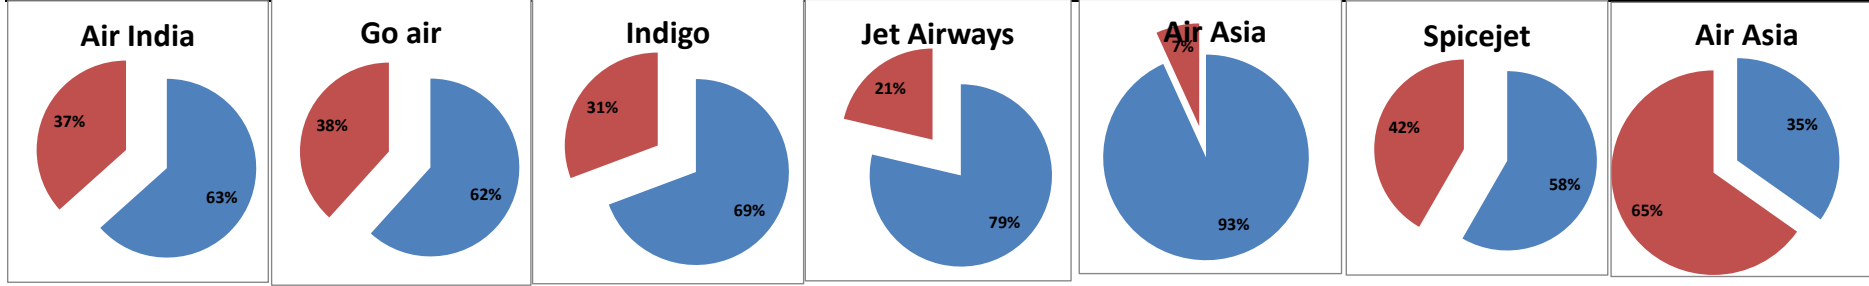

**Airport Name :- DELHI INTERNATIONAL AIRPORT PVT LIMITED. - May'15{Departure}**

Airline	Total Departures	Flights ontime (STD +/- 15 Min)	Flights Delayed (STD +/- 15 Min)	% On time	% delayed	Airline					Airport		Weather		ATC	Miscellaneous
						Passenger & baggage handling (IATA CODES 11-18)	Aircraft & Ramp Handling (IATA CODES 31-39)	Technical, automated equipment failure(IATA CODES 41-48)	Operations , crew(IATA CODES 61-69)	Reactionary reasons (IATA CODES 91-97)	Airport Facilites (IATA CODES - 87,89)	Airport Security (IATA CODES 85)	Destination airport below minima (IATA CODES 72)	Departure aerodrome Below minima (IATA CODES 71)	ATFM(IATA CODES 81-84)	IATA CODE-99
AI	2083	1713	370	82%	18%	24	4	49	25	259	0	1	3	2	0	3
G8	873	737	136	84%	16%	6	1	3	23	99	0	0	2	2	0	0
6E	3268	2815	453	86%	14%	24	2	8	16	361	15	7	1	16	0	3
9W&S2	2536	2098	438	83%	17%	10	0	30	42	333	1	0	5	11	0	6
UK	381	378	3	99%	1%	0	1	0	1	1	0	0	0	0	0	0
SG	1130	756	374	67%	33%	12	0	48	43	250	7	0	1	6	0	7
I5	45	32	13	71%	29%	1	0	0	2	10	0	0	0	0	0	0
<b>Total</b>	<b>10316</b>	<b>8529</b>	<b>1787</b>	<b>83%</b>	<b>17%</b>	<b>77</b>	<b>8</b>	<b>138</b>	<b>152</b>	<b>1313</b>	<b>23</b>	<b>8</b>	<b>12</b>	<b>37</b>	<b>0</b>	<b>19</b>

**On time percentage**

**Delay percentage**

**Airport Name :- DELHI INTERNATIONAL AIRPORT PVT LIMITED. - May'15{Arrival}**

**Airport Name :- DELHI INTERNATIONAL AIRPORT PVT LIMITED. - May'15(Period :- 0900-1459) - {Departure}**