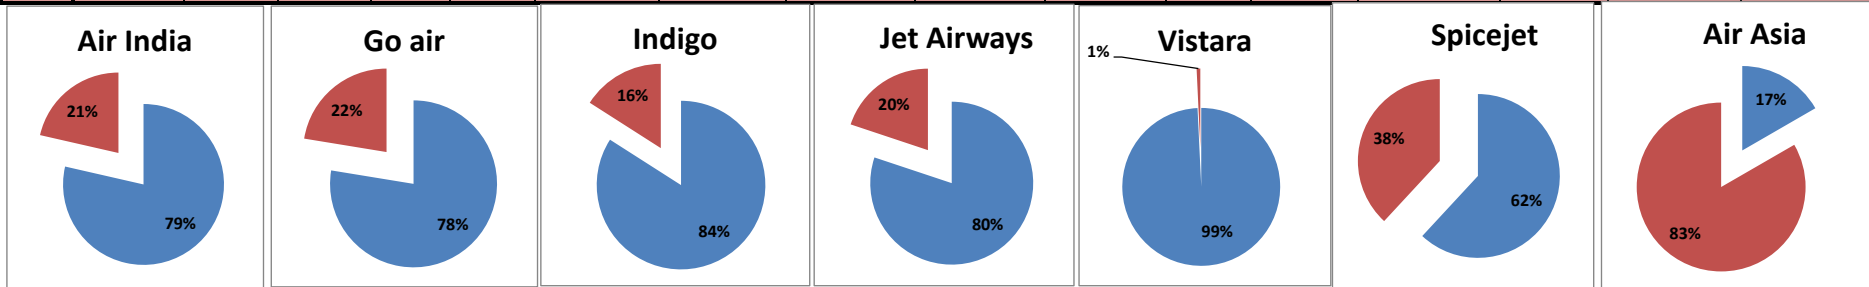

Airport Name :- DELHI INTERNATIONAL AIRPORT PVT LIMITED. - May'15(Period :- 0900-1459) - {Departure}

Airline	Total Departures	Flights ontime (STD +/- 15 Min)	Flights Delayed (STD +/- 15 Min)	% On time	% delayed	Airline					Airport		Weather		ATC	Miscellaneous
						Passenger & baggage handling (IATA CODES 11-18)	Aircraft & Ramp Handling (IATA CODES 31-39)	Technical, automated equipment failure(IATA CODES 41-48)	Operations , crew(IATA CODES 61-69)	Reactionary reasons (IATA CODES 91-97)	Airport Facilites (IATA CODES - 87,89)	Airport Security (IATA CODES 85)	Destination airport below minima (IATA CODES 72)	Departure aerodrome Below minima (IATA CODES 71)	ATFM(IATA CODES 81-84)	IATA CODE-99
AI	784	616	168	79%	21%	12	4	24	14	112	0	0	1	0	0	1
G8	281	218	63	78%	22%	2	1	2	6	52	0	0	0	0	0	0
6E	1072	901	171	84%	16%	17	1	3	12	130	7	0	0	1	0	0
9W&S2	875	701	174	80%	20%	5	0	12	17	135	1	0	0	0	0	4
UK	133	132	1	99%	1%	0	1	0	0	0	0	0	0	0	0	0
SG	370	229	141	62%	38%	7	0	23	16	89	2	0	0	2	0	2
I5	12	2	10	17%	83%	1	0	0	0	9	0	0	0	0	0	0
Total	3527	2799	728	79%	21%	44	7	64	65	527	10	0	1	3	0	7