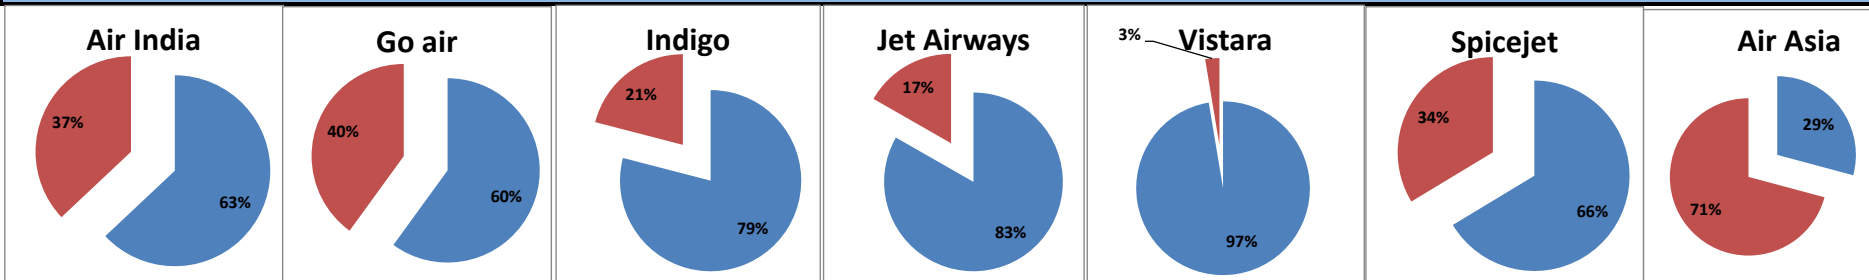

Airport Name :- DELHI INTERNATIONAL AIRPORT PVT LIMITED. - May'15(Period :- 0900-1459) - {Arrival}