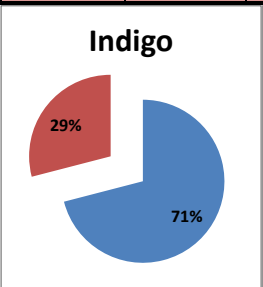

Airport Name :- DELHI INTERNATIONAL AIRPORT PVT LIMITED. - May'15(Period :- 2100-0259) - {Departure}

Airline	Total Departures	Flights ontime (STD +/- 15 Min)	Flights Delayed (STD +/- 15 Min)	% On time	% delayed	Airline					Airport		Weather		ATC	Miscellaneous
						Passenger & baggage handling (IATA CODES 11-18)	Aircraft & Ramp Handling (IATA CODES 31-39)	Technical, automated equipment failure(IATA CODES 41-48)	Operations , crew(IATA CODES 61-69)	Reactionary reasons (IATA CODES 91-97)	Airport Facilites (IATA CODES - 87,89)	Airport Security (IATA CODES 85)	Destination airport below minima (IATA CODES 72)	Departure aerodrome Below minima (IATA CODES 71)	ATFM(IATA CODES 81-84)	IATA CODE-99
AI	27	23	4	85%	15%	1	0	0	0	3	0	0	0	0	0	0
G8	23	10	13	43%	57%	1	0	0	1	11	0	0	0	0	0	0
6E	62	44	18	71%	29%	0	0	1	0	17	0	0	0	0	0	0
9W&S2	150	120	30	80%	20%	2	0	3	3	22	0	0	0	0	0	0
UK	0	0	0	0%	0%	0	0	0	0	0	0	0	0	0	0	0
SG	76	41	35	54%	46%	0	0	1	3	31	0	0	0	0	0	0
I5	0	0	0	0%	0%	0	0	0	0	0	0	0	0	0	0	0
Total	338	238	100	70%	30%	4	0	5	7	84	0	0	0	0	0	0