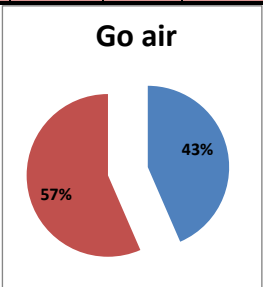

Airport Name :- DELHI INTERNATIONAL AIRPORT PVT LIMITED. - May'15(Period :- 2100-0259) - {Departure}

Airline	Total Departures	Flights ontime (STD +/- 15 Min)	Flights Delayed (STD +/- 15 Min)	% On time	% delayed	Airline					Airport		Weather		ATC	Miscellaneous
						Passenger & baggage handling (IATA CODES 11-18)	Aircraft & Ramp Handling (IATA CODES 31-39)	Technical, automated equipment failure(IATA CODES 41-48)	Operations , crew(IATA CODES 61-69)	Reactionary reasons (IATA CODES 91-97)	Airport Facilites (IATA CODES - 87,89)	Airport Security (IATA CODES 85)	Destination airport below minima (IATA CODES 72)	Departure aerodrome Below minima (IATA CODES 71)	ATFM(IATA CODES 81-84)	IATA CODE-99
AI	27	23	4	85%	15%	1	0	0	0	3	0	0	0	0	0	0
G8	23	10	13	43%	57%	1	0	0	1	11	0	0	0	0	0	0
6E	62	44	18	71%	29%	0	0	1	0	17	0	0	0	0	0	0
9W&S2	150	120	30	80%	20%	2	0	3	3	22	0	0	0	0	0	0
UK	0	0	0	0%	0%	0	0	0	0	0	0	0	0	0	0	0
SG	76	41	35	54%	46%	0	0	1	3	31	0	0	0	0	0	0
I5	0	0	0	0%	0%	0	0	0	0	0	0	0	0	0	0	0
Total	338	238	100	70%	30%	4	0	5	7	84	0	0	0	0	0	0