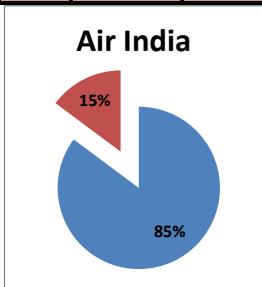

Airport Name :- DELHI INTERNATIONAL AIRPORT PVT LIMITED. - May'15(Period :- 2100-0259) - {Departure}

Airline	Total Departures	Flights ontime (STD +/- 15 Min)	Flights Delayed (STD +/- 15 Min)	% On time	% delayed	Airline					Airport		Weather		ATC	Miscellaneous
						Passenger & baggage handling (IATA CODES 11-18)	Aircraft & Ramp Handling (IATA CODES 31-39)	Technical, automated equipment failure(IATA CODES 41-48)	Operations , crew(IATA CODES 61-69)	Reactionary reasons (IATA CODES 91-97)	Airport Facilites (IATA CODES - 87,89)	Airport Security (IATA CODES 85)	Destination airport below minima (IATA CODES 72)	Departure aerodrome Below minima (IATA CODES 71)	ATFM(IATA CODES 81-84)	IATA CODE-99
AI	27	23	4	85%	15%	1	0	0	0	3	0	0	0	0	0	0
G8	23	10	13	43%	57%	1	0	0	1	11	0	0	0	0	0	0
6E	62	44	18	71%	29%	0	0	1	0	17	0	0	0	0	0	0
9W&S2	150	120	30	80%	20%	2	0	3	3	22	0	0	0	0	0	0
UK	0	0	0	0%	0%	0	0	0	0	0	0	0	0	0	0	0
SG	76	41	35	54%	46%	0	0	1	3	31	0	0	0	0	0	0
I5	0	0	0	0%	0%	0	0	0	0	0	0	0	0	0	0	0
Total	338	238	100	70%	30%	4	0	5	7	84	0	0	0	0	0	0