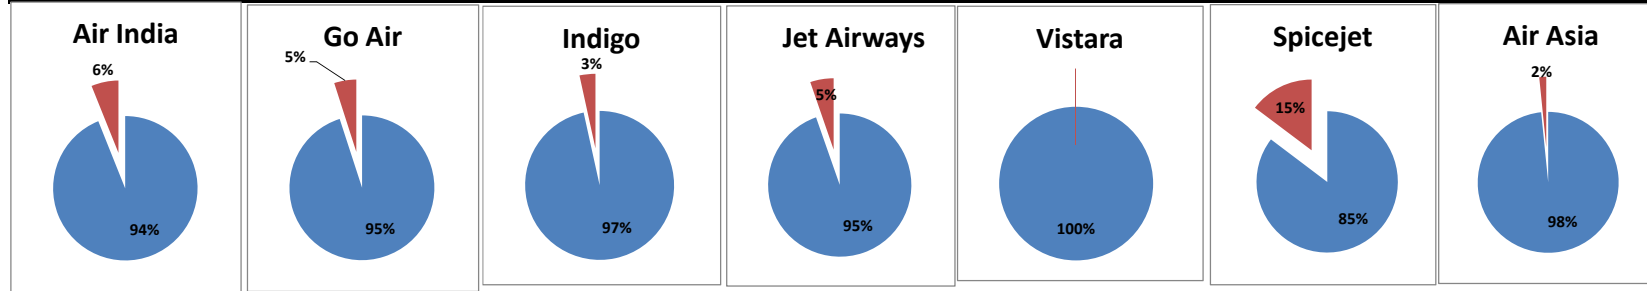

**On time percentage**

**Delay percentage**

**Airport Name :- DELHI INTERNATIONAL AIRPORT PVT LIMITED. - July'15{Arrival}**

Airport Name :- DELHI INTERNATIONAL AIRPORT PVT LIMITED. - July'15(Period :- 0300-0859) - {Departure}

Airline	Total Departures	Flights ontime (STD +/- 15 Min)	Flights Delayed (STD +/- 15 Min)	% On time	% delayed	Airline					Airport		Weather		ATC	Miscellaneous
						Passenger & baggage handling (IATA CODES 11-18)	Aircraft & Ramp Handling (IATA CODES 31-39)	Technical, automated equipment failure(IATA CODES 41-48)	Operations , crew(IATA CODES 61-69)	Reactionary reasons (IATA CODES 91-97)	Airport Facilites (IATA CODES - 87,89)	Airport Security (IATA CODES 85)	Destination airport below minima (IATA CODES 72)	Departure aerodrome Below minima (IATA CODES 71)	ATFM(IATA CODES 81-84)	IATA CODE-99
AI	576	541	35	94%	6%	2	0	7	10	5	1	0	10	0	0	0
G8	282	268	14	95%	5%	1	0	1	1	6	0	0	4	1	0	0
6E	1072	1035	37	97%	3%	1	0	2	2	8	2	0	2	20	0	0
9W&S2	560	530	30	95%	5%	0	0	3	3	22	0	0	2	0	0	0
UK	147	147	0	100%	0%	0	0	0	0	0	0	0	0	0	0	0
SG	306	261	45	85%	15%	3	0	13	5	10	5	0	0	9	0	0
I5	62	61	1	98%	2%	0	0	1	0	0	0	0	0	0	0	0
<b>Total</b>	<b>3005</b>	<b>2843</b>	<b>162</b>	<b>95%</b>	<b>5%</b>	<b>7</b>	<b>0</b>	<b>27</b>	<b>21</b>	<b>51</b>	<b>8</b>	<b>0</b>	<b>18</b>	<b>30</b>	<b>0</b>	<b>0</b>