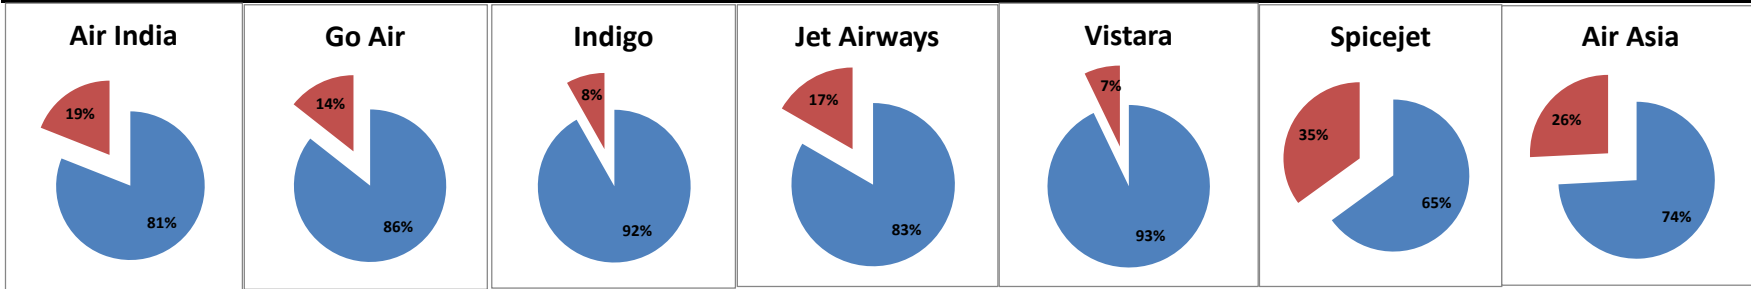

**Airport Name :- DELHI INTERNATIONAL AIRPORT PVT LIMITED. - July'15{Departure}**

Airline	Total Departures	Flights ontime (STD +/- 15 Min)	Flights Delayed (STD +/- 15 Min)	% On time	% delayed	Airline					Airport		Weather		ATC	Miscellaneous
						Passenger & baggage handling (IATA CODES 11-18)	Aircraft & Ramp Handling (IATA CODES 31-39)	Technical, automated equipment failure(IATA CODES 41-48)	Operations , crew(IATA CODES 61-69)	Reactionary reasons (IATA CODES 91-97)	Airport Facilites (IATA CODES - 87,89)	Airport Security (IATA CODES 85)	Destination airport below minima (IATA CODES 72)	Departure aerodrome Below minima (IATA CODES 71)	ATFM(IATA CODES 81-84)	IATA CODE-99
AI	1961	1589	372	81%	19%	14	2	38	26	270	1	0	17	2	0	2
G8	924	791	133	86%	14%	2	0	7	3	110	1	0	4	6	0	0
6E	3322	3049	273	92%	8%	10	1	7	10	195	10	0	3	31	0	6
9W&S2	2506	2088	418	83%	17%	0	0	18	7	379	1	0	8	4	0	1
UK	451	419	32	93%	7%	0	0	0	0	32	0	0	0	0	0	0
SG	1077	700	377	65%	35%	10	0	29	13	297	8	0	3	16	0	1
I5	155	115	40	74%	26%	1	0	1	2	36	0	0	0	0	0	0
<b>Total</b>	<b>10396</b>	<b>8751</b>	<b>1645</b>	<b>84%</b>	<b>16%</b>	<b>37</b>	<b>3</b>	<b>100</b>	<b>61</b>	<b>1319</b>	<b>21</b>	<b>0</b>	<b>35</b>	<b>59</b>	<b>0</b>	<b>10</b>

**On time percentage**

**Delay percentage**

**Airport Name :- DELHI INTERNATIONAL AIRPORT PVT LIMITED. - July'15{Arrival}**

Airport Name :- DELHI INTERNATIONAL AIRPORT PVT LIMITED. - July'15(Period :- 0300-0859) - {Departure}