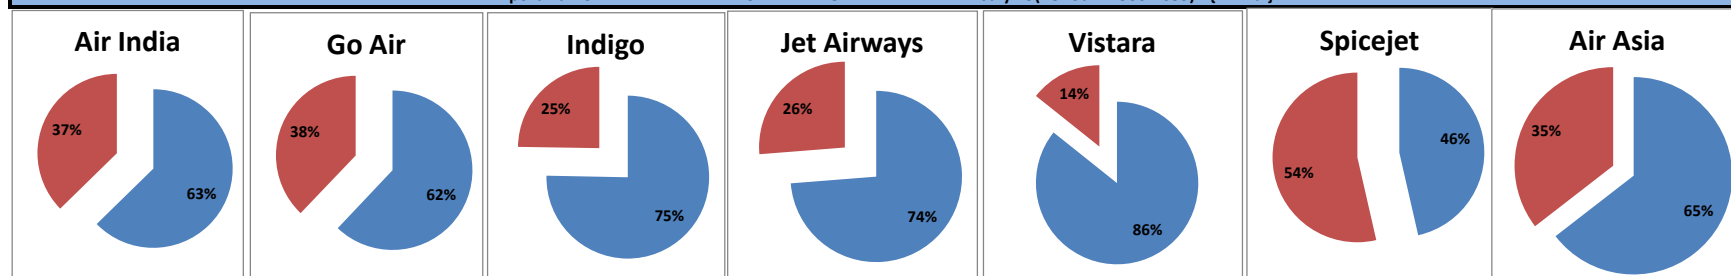

On time percentage

Delay percentage

Airport Name :- DELHI INTERNATIONAL AIRPORT PVT LIMITED. - July'15(Period :- 1500-2059) - {Arrival}