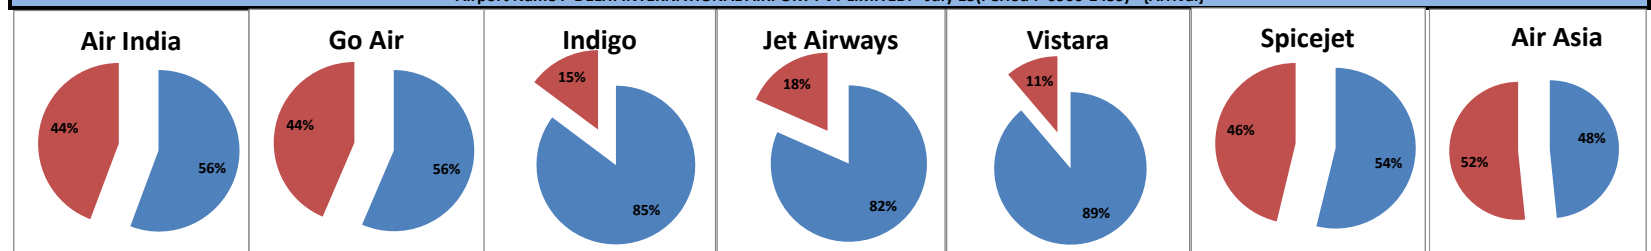

Airport Name :- DELHI INTERNATIONAL AIRPORT PVT LIMITED. - July'15(Period :- 0900-1459) - {Arrival}