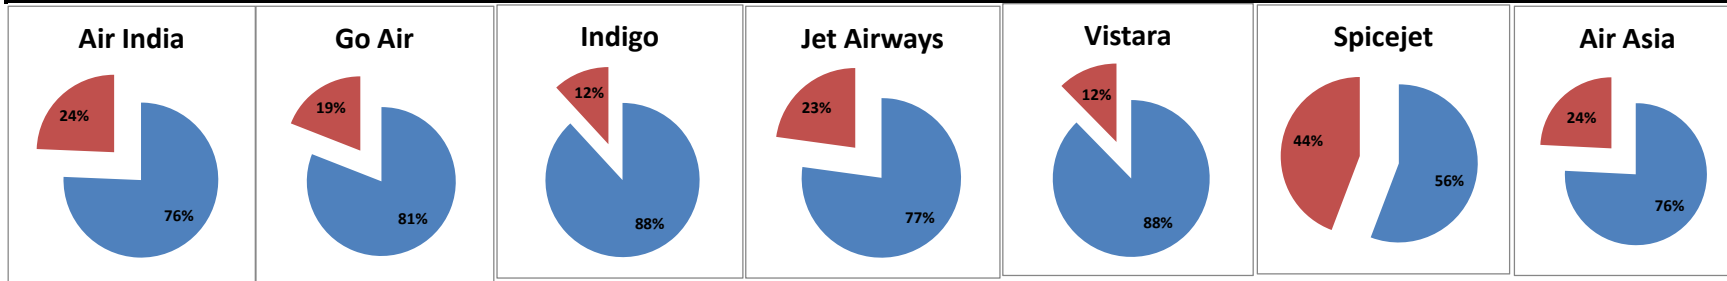

Airport Name :- DELHI INTERNATIONAL AIRPORT PVT LIMITED. - July'15(Period :- 1500-2059) - {Departure}

Airline	Total Departures	Flights ontime (STD +/- 15 Min)	Flights Delayed (STD +/- 15 Min)	% On time	% delayed	Airline					Airport		Weather		ATC	Miscellaneous
						Passenger & baggage handling (IATA CODES 11-18)	Aircraft & Ramp Handling (IATA CODES 31-39)	Technical, automated equipment failure(IATA CODES 41-48)	Operations , crew(IATA CODES 61-69)	Reactionary reasons (IATA CODES 91-97)	Airport Facilites (IATA CODES - 87,89)	Airport Security (IATA CODES 85)	Destination airport below minima (IATA CODES 72)	Departure aerodrome Below minima (IATA CODES 71)	ATFM(IATA CODES 81-84)	IATA CODE-99
AI	599	453	146	76%	24%	1	1	13	7	123	0	0	1	0	0	0
G8	310	251	59	81%	19%	0	0	1	0	56	0	0	0	2	0	0
6E	1111	979	132	88%	12%	2	0	3	4	113	3	0	1	6	0	0
9W&S2	904	698	206	77%	23%	0	0	8	1	190	0	0	4	2	0	1
UK	154	135	19	88%	12%	0	0	0	0	19	0	0	0	0	0	0
SG	371	207	164	56%	44%	3	0	6	4	142	2	0	0	6	0	1
I5	62	47	15	76%	24%	1	0	0	0	14	0	0	0	0	0	0
Total	3511	2770	741	79%	21%	7	1	31	16	657	5	0	6	16	0	2