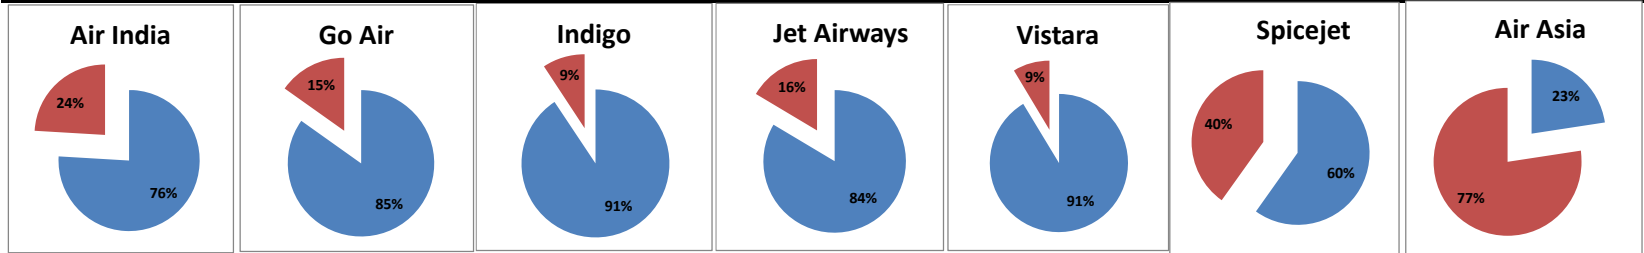

Airport Name :- DELHI INTERNATIONAL AIRPORT PVT LIMITED. - July'15(Period :- 0900-1459) - {Departure}

Airline	Total Departures	Flights ontime (STD +/- 15 Min)	Flights Delayed (STD +/- 15 Min)	% On time	% delayed	Airline					Airport		Weather		ATC	Miscellaneous
						Passenger & baggage handling (IATA CODES 11-18)	Aircraft & Ramp Handling (IATA CODES 31-39)	Technical, automated equipment failure(IATA CODES 41-48)	Operations , crew(IATA CODES 61-69)	Reactionary reasons (IATA CODES 91-97)	Airport Facilites (IATA CODES - 87,89)	Airport Security (IATA CODES 85)	Destination airport below minima (IATA CODES 72)	Departure aerodrome Below minima (IATA CODES 71)	ATFM(IATA CODES 81-84)	IATA CODE-99
AI	757	575	182	76%	24%	11	1	18	9	133	0	0	6	2	0	2
G8	310	263	47	85%	15%	1	0	5	2	35	1	0	0	3	0	0
6E	1061	962	99	91%	9%	7	1	2	4	69	5	0	0	5	0	6
9W&S2	870	727	143	84%	16%	0	0	7	3	128	1	0	2	2	0	0
UK	150	137	13	91%	9%	0	0	0	0	13	0	0	0	0	0	0
SG	369	221	148	60%	40%	4	0	9	4	126	1	0	3	1	0	0
I5	31	7	24	23%	77%	0	0	0	2	22	0	0	0	0	0	0
Total	3548	2892	656	82%	18%	23	2	41	24	526	8	0	11	13	0	8