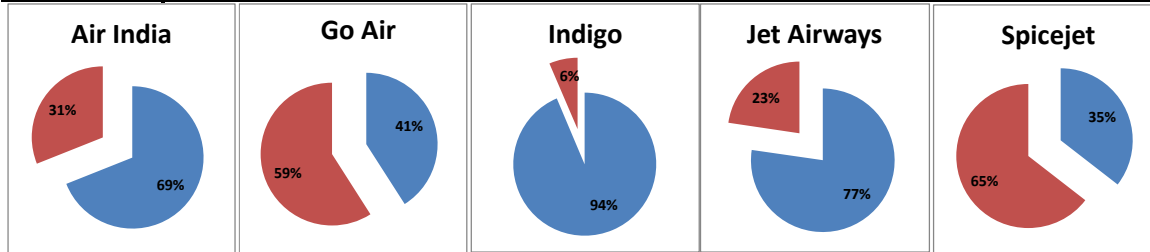

Airport Name :- DELHI INTERNATIONAL AIRPORT PVT LIMITED. - July'15(Period :- 2100-0259) - {Departure}

Airline	Total Departures	Flights ontime (STD +/- 15 Min)	Flights Delayed (STD +/- 15 Min)	% On time	% delayed	Airline					Airport		Weather		ATC	Miscellaneous
						Passenger & baggage handling (IATA CODES 11-18)	Aircraft & Ramp Handling (IATA CODES 31-39)	Technical, automated equipment failure(IATA CODES 41-48)	Operations , crew(IATA CODES 61-69)	Reactionary reasons (IATA CODES 91-97)	Airport Facilities (IATA CODES - 87,89)	Airport Security (IATA CODES 85)	Destination airport below minima (IATA CODES 72)	Departure aerodrome Below minima (IATA CODES 71)	ATFM(IATA CODES 81-84)	IATA CODE-99
AI	29	20	9	69%	31%	0	0	0	0	9	0	0	0	0	0	0
G8	22	9	13	41%	59%	0	0	0	0	13	0	0	0	0	0	0
6E	78	73	5	94%	6%	0	0	0	0	5	0	0	0	0	0	0
9W&S2	172	133	39	77%	23%	0	0	0	0	39	0	0	0	0	0	0
UK	0	0	0	0%	0%	0	0	0	0	0	0	0	0	0	0	0
SG	31	11	20	35%	65%	0	0	1	0	19	0	0	0	0	0	0
I5	0	0	0	0%	0%	0	0	0	0	0	0	0	0	0	0	0
Total	332	246	86	74%	26%	0	0	1	0	85	0	0	0	0	0	0