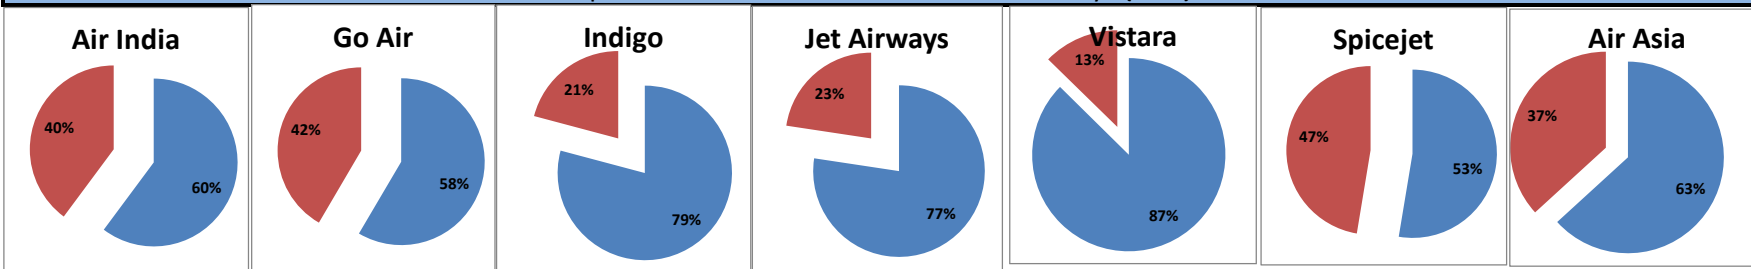

**Airport Name :- DELHI INTERNATIONAL AIRPORT PVT LIMITED. - July'15{Departure}**

Airline	Total Departures	Flights ontime (STD +/- 15 Min)	Flights Delayed (STD +/- 15 Min)	% On time	% delayed	Airline					Airport		Weather		ATC	Miscellaneous
						Passenger & baggage handling (IATA CODES 11-18)	Aircraft & Ramp Handling (IATA CODES 31-39)	Technical, automated equipment failure(IATA CODES 41-48)	Operations , crew(IATA CODES 61-69)	Reactionary reasons (IATA CODES 91-97)	Airport Facilites (IATA CODES - 87,89)	Airport Security (IATA CODES 85)	Destination airport below minima (IATA CODES 72)	Departure aerodrome Below minima (IATA CODES 71)	ATFM(IATA CODES 81-84)	IATA CODE-99
AI	1961	1589	372	81%	19%	14	2	38	26	270	1	0	17	2	0	2
G8	924	791	133	86%	14%	2	0	7	3	110	1	0	4	6	0	0
6E	3322	3049	273	92%	8%	10	1	7	10	195	10	0	3	31	0	6
9W&S2	2506	2088	418	83%	17%	0	0	18	7	379	1	0	8	4	0	1
UK	451	419	32	93%	7%	0	0	0	0	32	0	0	0	0	0	0
SG	1077	700	377	65%	35%	10	0	29	13	297	8	0	3	16	0	1
I5	155	115	40	74%	26%	1	0	1	2	36	0	0	0	0	0	0
<b>Total</b>	<b>10396</b>	<b>8751</b>	<b>1645</b>	<b>84%</b>	<b>16%</b>	<b>37</b>	<b>3</b>	<b>100</b>	<b>61</b>	<b>1319</b>	<b>21</b>	<b>0</b>	<b>35</b>	<b>59</b>	<b>0</b>	<b>10</b>

**On time percentage**

**Delay percentage**

**Airport Name :- DELHI INTERNATIONAL AIRPORT PVT LIMITED. - July'15{Arrival}**

Airport Name :- DELHI INTERNATIONAL AIRPORT PVT LIMITED. - July'15(Period :- 0300-0859) - {Departure}