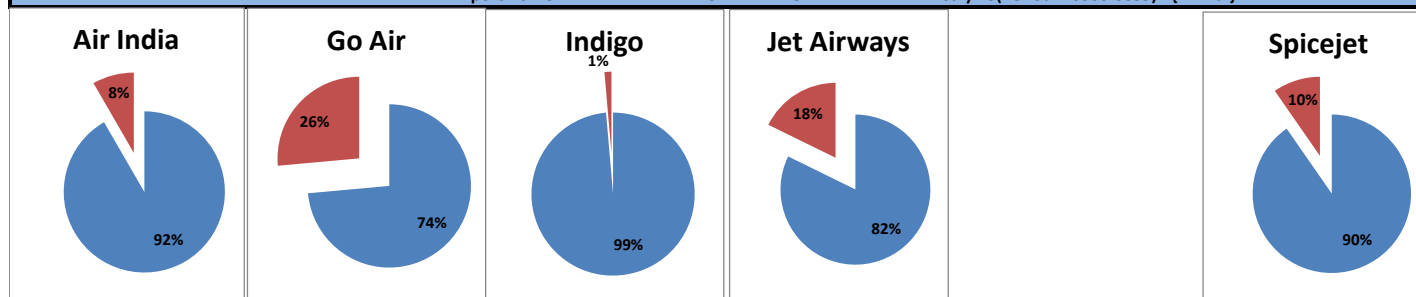

On time percentage

Delay percentage

Airport Name :- DELHI INTERNATIONAL AIRPORT PVT LIMITED. - July'15(Period :- 0300-0859) - {Arrival}