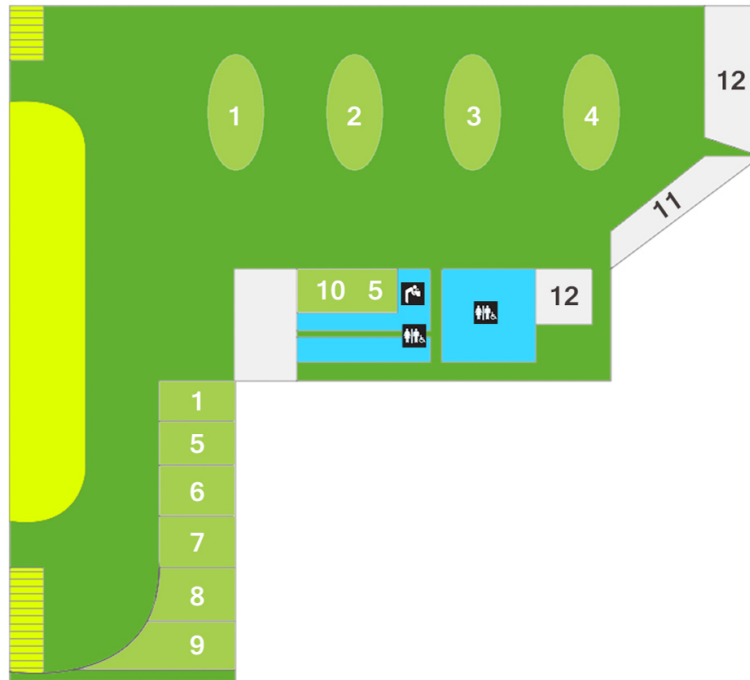

Mezzanine Floor

Left Right

Legend

- 01 COSTA COFFEE
- 02 CURRY REPUBLIC
- 03 FOODIES BAR
- 04 MASALA TWIST
- 05 PEPSI
- 06 VAANGO
- 07 KFC
- 08 CREAM BELL
- 09 PIZZA HUT DELIVERY
- 10 REFUEL
- 11 O2 SPA
- 12 KIDS AREA
- 13 SMOKING LOUNGE
- 14 PLAZA PREMIUM

T1-D Domestic Departure - Mezzanine Floor

Shopping 
Food & Beverages 

Services 
Amenities 

Legend

- 01 RELAY
- 02 THE CELLAR

- 03 BARISTA
- 04 `@CAFE
- 05 DOSA FACTORY
- 06 SPIZZICO
- 07 BIKANO
- 08 TASTE OF INDIA
- 09 FOOD STREET
- 10 KATHI ROLL

11 O2 SPA
 12 KIDS AREA
 13 SMOKING LOUNGE
 14 PLAZA PREMIUM

T1-C Arrival

ARRIVALS MAIN HALL

01 RELAY
 02 THE CELLAR

03 BARISTA
 04 `@CAFE
 05 DOSA FACTORY
 06 SPIZZICO
 07 BIKANO
 08 TASTE OF INDIA
 09 FOOD STREET
 10 KATHI ROLL