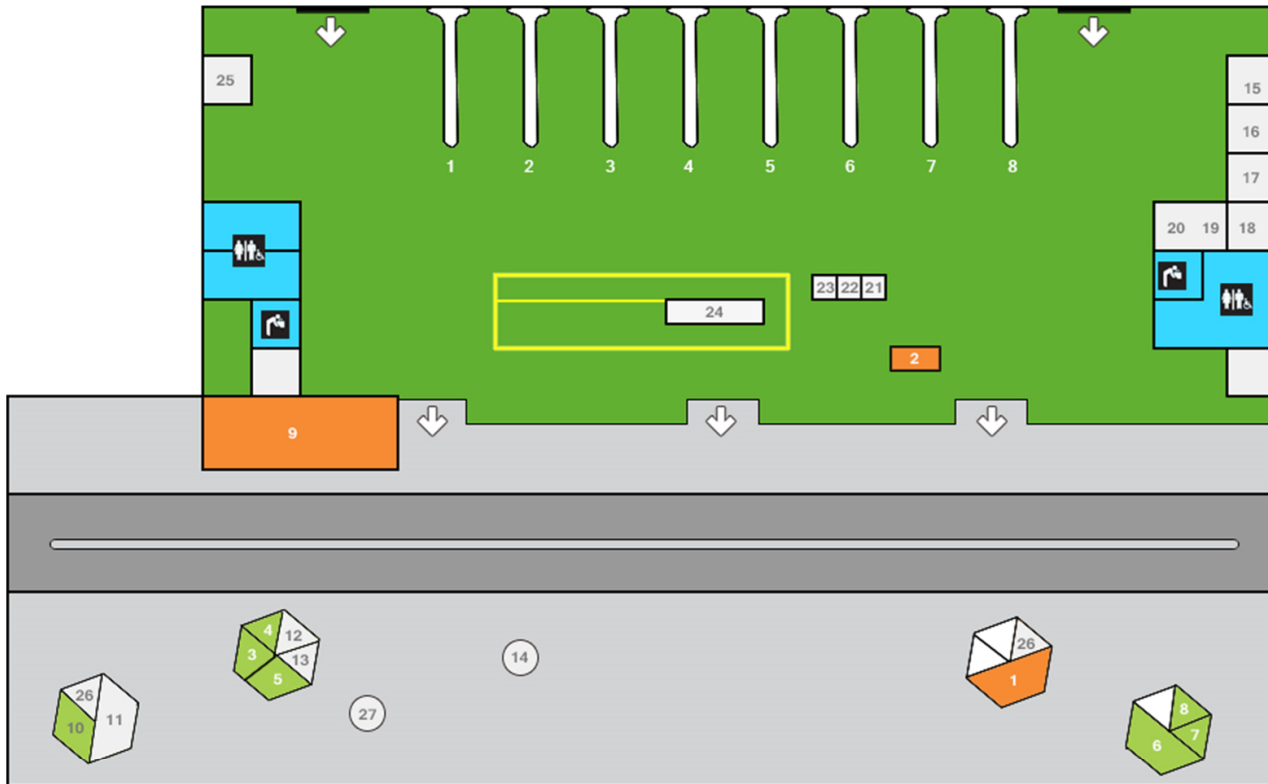

Mezzanine Floor

Left Right

Legend

- 01 COSTA COFFEE
- 02 CURRY REPUBLIC
- 03 FOODIES BAR
- 04 MASALA TWIST
- 05 PEPSI
- 06 VAANGO
- 07 KFC
- 08 CREAM BELL
- 09 PIZZA HUT DELIVERY
- 10 REFUEL
- 11 O2 SPA
- 12 KIDS AREA
- 13 SMOKING LOUNGE
- 14 PLAZA PREMIUM

T1-D Domestic Departure - Mezzanine Floor

Shopping 
Food & Beverages 

Services 
Amenities 

Legend

- 01 RELAY
- 02 THE CELLAR

- 03 BARISTA
- 04 `@CAFE
- 05 DOSA FACTORY
- 06 SPIZZICO
- 07 BIKANO
- 08 TASTE OF INDIA
- 09 FOOD STREET
- 10 KATHI ROLL