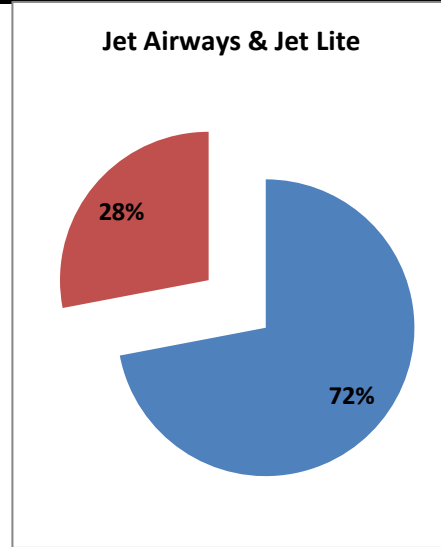

Airport Name :- DELHI INTERNATIONAL AIRPORT PVT LIMITED. - Dec'11(Period :- 2100-0259)

Airline	Total Departures	Flights ontime (STD +/- 15 Min)	Flights Delayed (STD +/- 15 Min)	% On time	% delayed	Airline					Airport		Weather		ATC	Miscellaneous
						Passenger & baggage handling (IATA CODES 11-18)	Aircraft & Ramp Handling (IATA CODES 31-39)	Technical, automated equipment failure(IATA CODES 41-48)	Operations , crew(IATA CODES 61-69)	Reactinary reasons (IATA CODES 91-96)	Airport Facilites (IATA CODES - 87,89)	Airport Security (IATA CODES 85)	Destination airport below minima (IATA CODES 72)	Departure aerodrome Below minima (IATA CODES 71)	ATFM(IATA CODES 81-84)	IATA CODE-99
AI	30	19	11	63%	37%	0	0	0	1	8	0	0	0	2	0	0
G8	26	23	3	88%	12%	0	0	0	1	1	0	0	0	1	0	0
6E	0	0	0	0%	0%	0	0	0	0	0	0	0	0	0	0	0
9W&S2	25	18	7	72%	28%	1	0	0	0	6	0	0	0	0	0	0
IT	150	47	103	31%	69%	0	0	1	55	38	0	0	0	9	0	0
SG	59	9	50	15%	85%	0	0	12	13	25	0	0	0	0	0	0
Total	290	116	174	40%	60%	1	0	13	70	78	0	0	0	12	0	0

On time percentage

Delayed percentage