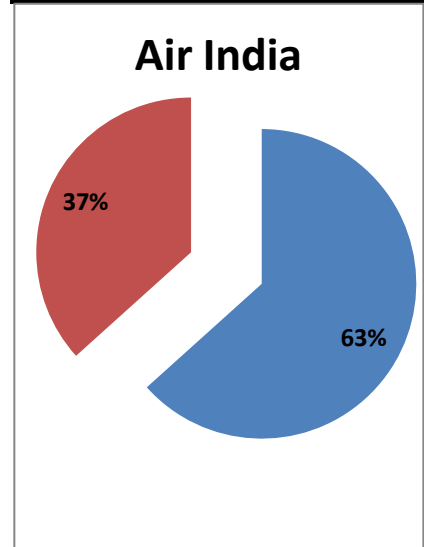

Airport Name :- DELHI INTERNATIONAL AIRPORT PVT LIMITED. - Dec'11(Period :- 2100-0259)

Airline	Total Departures	Flights ontime (STD +/- 15 Min)	Flights Delayed (STD +/- 15 Min)	% On time	% delayed	Airline					Airport		Weather		ATC	Miscellaneous
						Passenger & baggage handling (IATA CODES 11-18)	Aircraft & Ramp Handling (IATA CODES 31-39)	Technical, automated equipment failure(IATA CODES 41-48)	Operations , crew(IATA CODES 61-69)	Reactinary reasons (IATA CODES 91-96)	Airport Facilites (IATA CODES - 87,89)	Airport Security (IATA CODES 85)	Destination airport below minima (IATA CODES 72)	Departure aerodrome Below minima (IATA CODES 71)	ATFM(IATA CODES 81-84)	IATA CODE-99
AI	30	19	11	63%	37%	0	0	0	1	8	0	0	0	2	0	0
G8	26	23	3	88%	12%	0	0	0	1	1	0	0	0	1	0	0
6E	0	0	0	0%	0%	0	0	0	0	0	0	0	0	0	0	0
9W&S2	25	18	7	72%	28%	1	0	0	0	6	0	0	0	0	0	0
IT	150	47	103	31%	69%	0	0	1	55	38	0	0	0	9	0	0
SG	59	9	50	15%	85%	0	0	12	13	25	0	0	0	0	0	0
Total	290	116	174	40%	60%	1	0	13	70	78	0	0	0	12	0	0

On time percentage

Delayed percentage