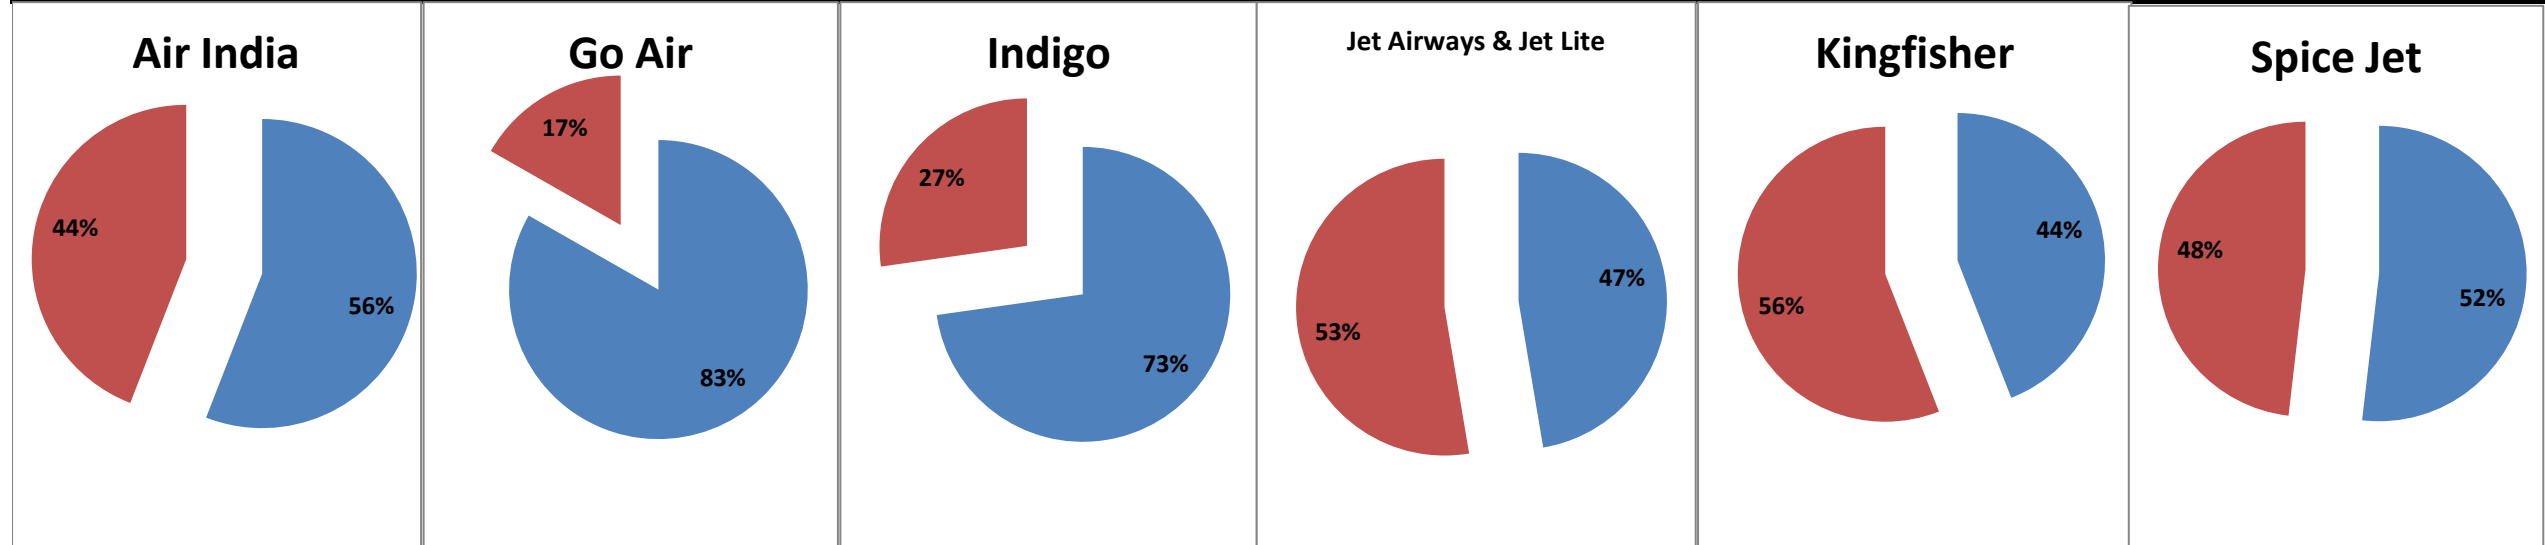

Airport Name :- DELHI INTERNATIONAL AIRPORT PVT LIMITED. - Dec'11(Period :- 1500-2059)

Airline	Total Departures	Flights ontime (STD +/- 15 Min)	Flights Delayed (STD +/- 15 Min)	% On time	% delayed	Airline					Airport		Weather		ATC	Miscellaneous
						Passenger & baggage handling (IATA CODES 11-18)	Aircraft & Ramp Handling (IATA CODES 31-39)	Technical, automated equipment failure(IATA CODES 41-48)	Operations , crew(IATA CODES 61-69)	Reactinary reasons (IATA CODES 91-96)	Airport Facilites (IATA CODES - 87,89)	Airport Security (IATA CODES 85)	Destination airport below minima (IATA CODES 72)	Departure aerodrome Below minima (IATA CODES 71)	ATFM(IATA CODES 81-84)	IATA CODE-99
AI	533	298	235	56%	44%	11	0	5	36	159	0	0	0	23	1	0
G8	203	169	34	83%	17%	0	0	0	4	14	0	0	0	16	0	0
6E	602	438	164	73%	27%	5	0	2	8	117	1	0	0	26	4	1
9W&S2	845	400	445	47%	53%	12	0	8	34	348	0	0	0	41	1	1
IT	438	193	245	44%	56%	0	0	7	91	94	0	0	1	52	0	0
SG	490	254	236	52%	48%	2	0	46	39	117	0	0	0	30	2	0
Total	3111	1752	1359	56%	44%	30	0	68	212	849	1	0	1	188	8	2

On time percentage

Delayed percentage