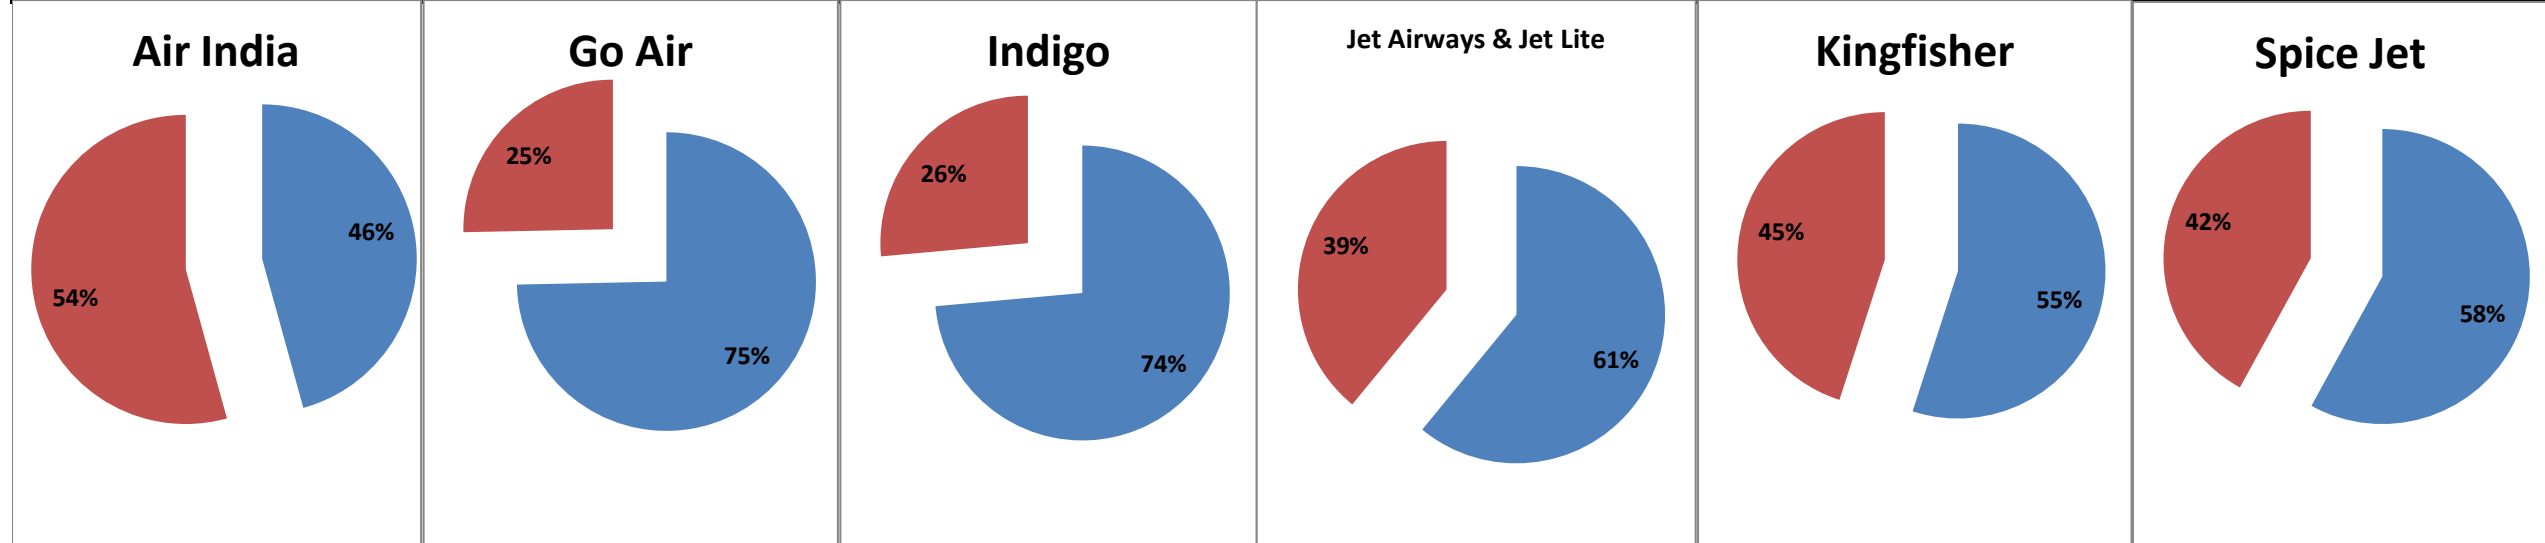

Airport Name :- DELHI INTERNATIONAL AIRPORT PVT LIMITED. - Dec'11(Period :- 0900-1459)

Airline	Total Departures	Flights ontime (STD +/- 15 Min)	Flights Delayed (STD +/- 15 Min)	% On time	% delayed	Airline					Airport		Weather		ATC	Miscellaneous
						Passenger & baggage handling (IATA CODES 11-18)	Aircraft & Ramp Handling (IATA CODES 31-39)	Technical, automated equipment failure(IATA CODES 41-48)	Operations , crew(IATA CODES 61-69)	Reactinary reasons (IATA CODES 91-96)	Airport Facilites (IATA CODES - 87,89)	Airport Security (IATA CODES 85)	Destination airport below minima (IATA CODES 72)	Departure aerodrome Below minima (IATA CODES 71)	ATFM(IATA CODES 81-84)	IATA CODE-99
AI	781	357	424	46%	54%	22	0	10	63	208	1	1	72	43	3	1
G8	233	174	59	75%	25%	0	0	0	20	14	0	1	4	20	0	0
6E	541	398	143	74%	26%	6	0	2	5	58	1	1	20	46	1	3
9W&S2	773	471	302	61%	39%	14	0	6	14	155	1	0	46	63	3	0
IT	502	276	226	55%	45%	0	0	15	47	70	0	0	23	69	2	0
SG	426	247	179	58%	42%	2	0	28	28	64	0	0	14	42	1	0
Total	3256	1923	1333	59%	41%	44	0	61	177	569	3	3	179	283	10	4

On time percentage

Delayed percentage