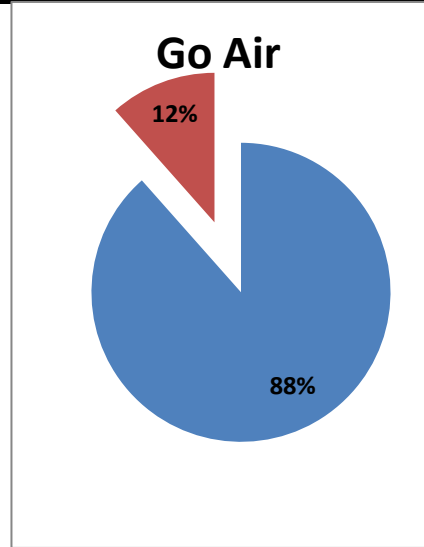

Airport Name :- DELHI INTERNATIONAL AIRPORT PVT LIMITED. - Dec'11(Period :- 2100-0259)

Airline	Total Departures	Flights ontime (STD +/- 15 Min)	Flights Delayed (STD +/- 15 Min)	% On time	% delayed	Airline					Airport		Weather		ATC	Miscellaneous
						Passenger & baggage handling (IATA CODES 11-18)	Aircraft & Ramp Handling (IATA CODES 31-39)	Technical, automated equipment failure(IATA CODES 41-48)	Operations , crew(IATA CODES 61-69)	Reactinary reasons (IATA CODES 91-96)	Airport Facilites (IATA CODES - 87,89)	Airport Security (IATA CODES 85)	Destination airport below minima (IATA CODES 72)	Departure aerodrome Below minima (IATA CODES 71)	ATFM(IATA CODES 81-84)	IATA CODE-99
AI	30	19	11	63%	37%	0	0	0	1	8	0	0	0	2	0	0
G8	26	23	3	88%	12%	0	0	0	1	1	0	0	0	1	0	0
6E	0	0	0	0%	0%	0	0	0	0	0	0	0	0	0	0	0
9W&S2	25	18	7	72%	28%	1	0	0	0	6	0	0	0	0	0	0
IT	150	47	103	31%	69%	0	0	1	55	38	0	0	0	9	0	0
SG	59	9	50	15%	85%	0	0	12	13	25	0	0	0	0	0	0
Total	290	116	174	40%	60%	1	0	13	70	78	0	0	0	12	0	0

On time percentage

Delayed percentage