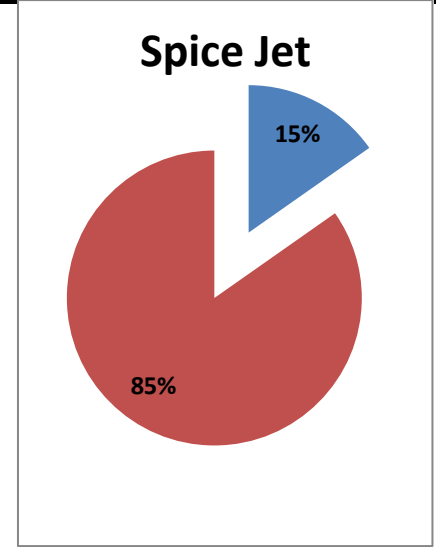

Airport Name :- DELHI INTERNATIONAL AIRPORT PVT LIMITED. - Dec'11(Period :- 2100-0259)

Airline	Total Departures	Flights ontime (STD +/- 15 Min)	Flights Delayed (STD +/- 15 Min)	% On time	% delayed	Airline					Airport		Weather		ATC	Miscellaneous
						Passenger & baggage handling (IATA CODES 11-18)	Aircraft & Ramp Handling (IATA CODES 31-39)	Technical, automated equipment failure(IATA CODES 41-48)	Operations , crew(IATA CODES 61-69)	Reactinary reasons (IATA CODES 91-96)	Airport Facilites (IATA CODES - 87,89)	Airport Security (IATA CODES 85)	Destination airport below minima (IATA CODES 72)	Departure aerodrome Below minima (IATA CODES 71)	ATFM(IATA CODES 81-84)	IATA CODE-99
AI	30	19	11	63%	37%	0	0	0	1	8	0	0	0	2	0	0
G8	26	23	3	88%	12%	0	0	0	1	1	0	0	0	1	0	0
6E	0	0	0	0%	0%	0	0	0	0	0	0	0	0	0	0	0
9W&S2	25	18	7	72%	28%	1	0	0	0	6	0	0	0	0	0	0
IT	150	47	103	31%	69%	0	0	1	55	38	0	0	0	9	0	0
SG	59	9	50	15%	85%	0	0	12	13	25	0	0	0	0	0	0
Total	290	116	174	40%	60%	1	0	13	70	78	0	0	0	12	0	0

On time percentage

Delayed percentage