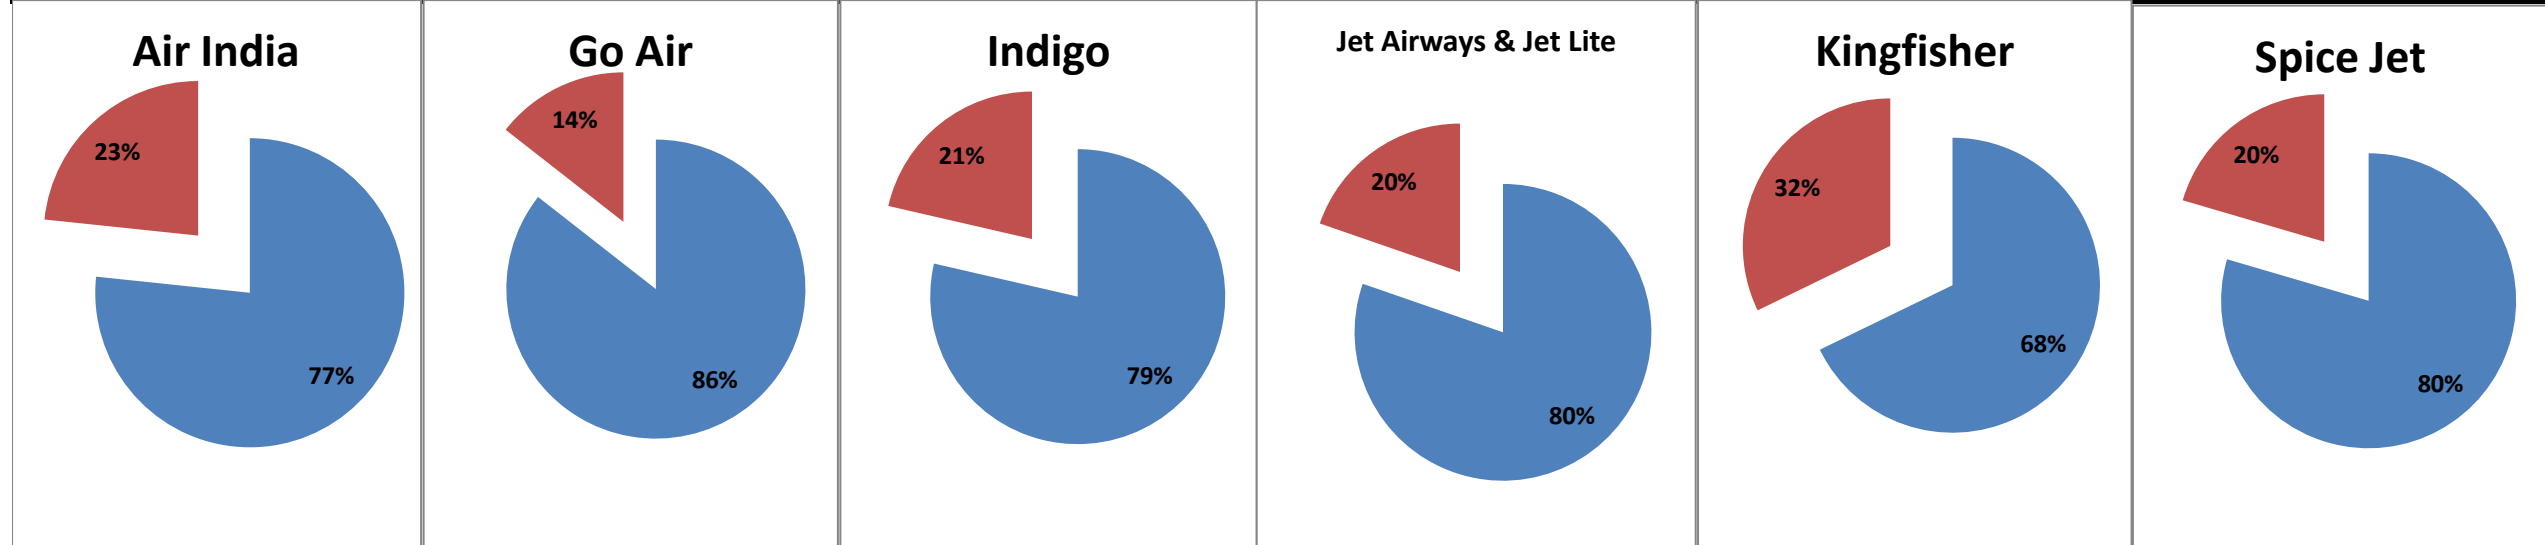

Airport Name :- DELHI INTERNATIONAL AIRPORT PVT LIMITED. - Dec'11(Period :- 0300-0859)

Airline	Total Departures	Flights ontime (STD +/- 15 Min)	Flights Delayed (STD +/- 15 Min)	% On time	% delayed	Airline					Airport		Weather		ATC	Miscellaneous
						Passenger & baggage handling (IATA CODES 11-18)	Aircraft & Ramp Handling (IATA CODES 31-39)	Technical, automated equipment failure(IATA CODES 41-48)	Operations , crew(IATA CODES 61-69)	Reactinary reasons (IATA CODES 91-96)	Airport Facilites (IATA CODES - 87,89)	Airport Security (IATA CODES 85)	Destination airport below minima (IATA CODES 72)	Departure aerodrome Below minima (IATA CODES 71)	ATFM(IATA CODES 81-84)	IATA CODE-99
AI	527	404	123	77%	23%	4	0	4	21	2	0	0	39	51	2	0
G8	187	160	27	86%	14%	0	0	0	0	0	0	0	9	18	0	0
6E	458	360	98	79%	21%	1	0	2	14	0	0	1	22	58	0	0
9W&S2	533	428	105	80%	20%	1	0	1	16	4	0	0	30	52	1	0
IT	295	200	95	68%	32%	1	1	1	30	3	0	0	32	27	0	0
SG	303	241	62	80%	20%		1	8	4	1	0	0	13	34	1	0
Total	2303	1793	510	78%	22%	7	2	16	85	10	0	1	145	240	4	0

On time percentage

Delayed percentage