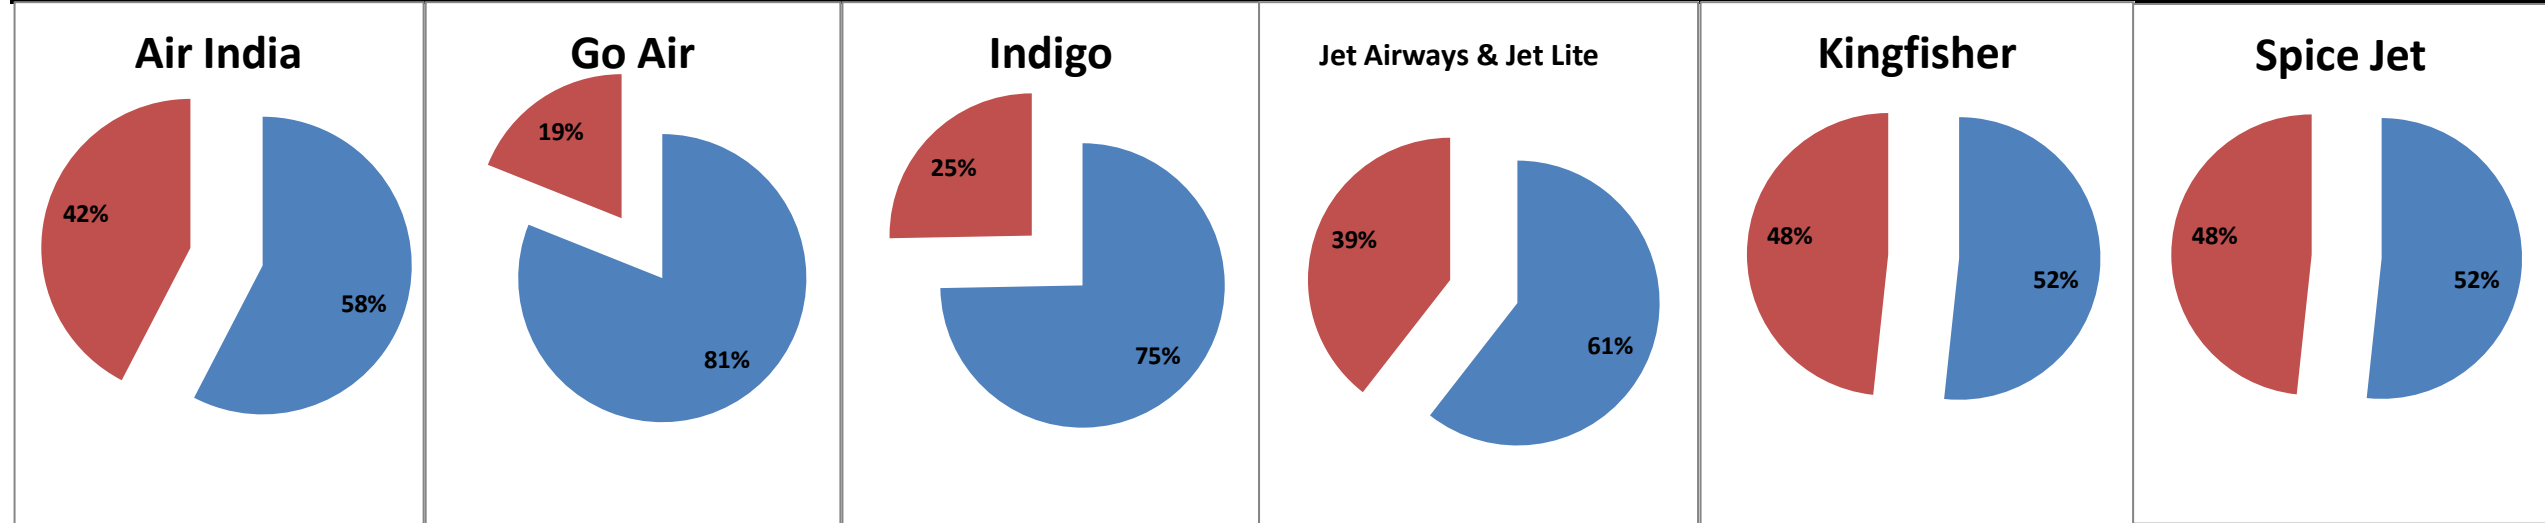

Airport Name :- DELHI INTERNATIONAL AIRPORT PVT LIMITED. - Dec'11

Airline	Total Departures	Flights ontime (STD +/- 15 Min)	Flights Delayed (STD +/- 15 Min)	% On time	% delayed	Airline					Airport		Weather		ATC	Miscellaneous
						Passenger & baggage handling (IATA CODES 11-18)	Aircraft & Ramp Handling (IATA CODES 31-39)	Technical, automated equipment failure(IATA CODES 41-48)	Operations , crew(IATA CODES 61-69)	Reactinary reasons (IATA CODES 91-96)	Airport Facilites (IATA CODES - 87,89)	Airport Security (IATA CODES 85)	Destination airport below minima (IATA CODES 72)	Departure aerodrome Below minima (IATA CODES 71)	ATFM(IATA CODES 81-84)	IATA CODE-99
AI	1871	1078	793	58%	42%	37	0	19	121	377	1	1	111	119	6	1
G8	649	526	123	81%	19%	0	0	0	25	29	0	1	13	55	0	0
6E	1601	1196	405	75%	25%	12	0	6	27	175	2	2	42	130	5	4
9W&S2	2176	1317	859	61%	39%	28	0	15	64	513	1	0	76	156	5	1
IT	1385	716	669	52%	48%	1	1	24	223	205	0	0	56	157	2	0
SG	1278	751	527	59%	41%	4	1	94	84	207	0	0	27	106	4	0
Total	8960	5584	3376	62%	38%	82	2	158	544	1506	4	4	325	723	22	6