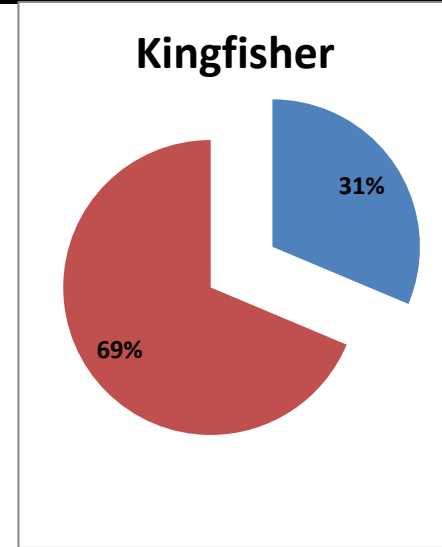

Airport Name :- DELHI INTERNATIONAL AIRPORT PVT LIMITED. - Dec'11(Period :- 2100-0259)

Airline	Total Departures	Flights ontime (STD +/- 15 Min)	Flights Delayed (STD +/- 15 Min)	% On time	% delayed	Airline					Airport		Weather		ATC	Miscellaneous
						Passenger & baggage handling (IATA CODES 11-18)	Aircraft & Ramp Handling (IATA CODES 31-39)	Technical, automated equipment failure(IATA CODES 41-48)	Operations , crew(IATA CODES 61-69)	Reactinary reasons (IATA CODES 91-96)	Airport Facilites (IATA CODES - 87,89)	Airport Security (IATA CODES 85)	Destination airport below minima (IATA CODES 72)	Departure aerodrome Below minima (IATA CODES 71)	ATFM(IATA CODES 81-84)	IATA CODE-99
AI	30	19	11	63%	37%	0	0	0	1	8	0	0	0	2	0	0
G8	26	23	3	88%	12%	0	0	0	1	1	0	0	0	1	0	0
6E	0	0	0	0%	0%	0	0	0	0	0	0	0	0	0	0	0
9W&S2	25	18	7	72%	28%	1	0	0	0	6	0	0	0	0	0	0
IT	150	47	103	31%	69%	0	0	1	55	38	0	0	0	9	0	0
SG	59	9	50	15%	85%	0	0	12	13	25	0	0	0	0	0	0
Total	290	116	174	40%	60%	1	0	13	70	78	0	0	0	12	0	0

On time percentage

Delayed percentage