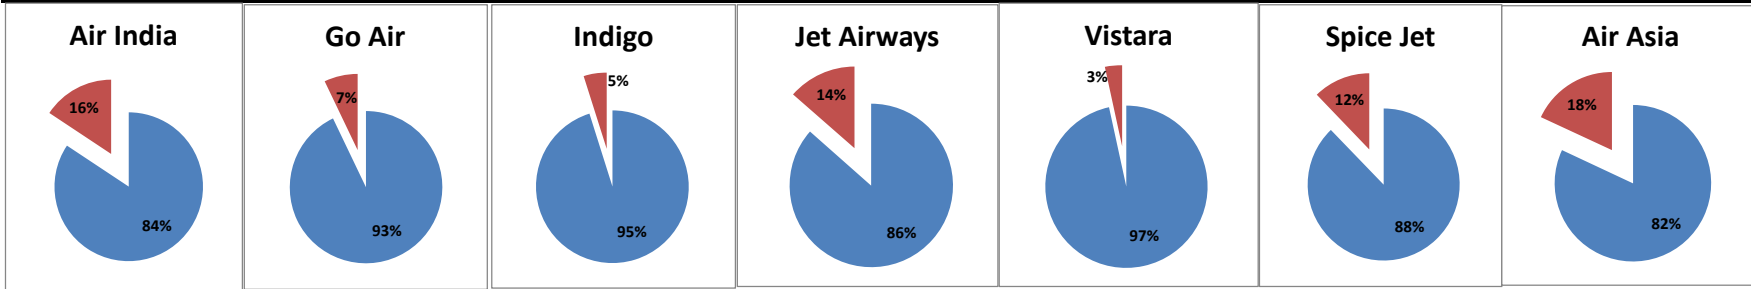

**Airport Name :- DELHI INTERNATIONAL AIRPORT PVT LIMITED. - October'15{Departure}**

Airline	Total Departures	Flights ontime (STD +/- 15 Min)	Flights Delayed (STD +/- 15 Min)	% On time	% delayed	Airline					Airport		Weather		ATC	Miscellaneous
						Passenger & baggage handling (IATA CODES 11-18)	Aircraft & Ramp Handling (IATA CODES 31-39)	Technical, automated equipment failure(IATA CODES 41-48)	Operations , crew(IATA CODES 61-69)	Reactionary reasons (IATA CODES 91-97)	Airport Facilities (IATA CODES - 87,89)	Airport Security (IATA CODES 85)	Destination airport below minima (IATA CODES 72)	Departure aerodrome Below minima (IATA CODES 71)	ATFM(IATA CODES 81-84)	IATA CODE-99
AI	1994	1682	312	84%	16%	13	2	46	22	218	0	2	6	0	2	1
G8	913	848	65	93%	7%	0	0	5	1	52	1	0	2	0	1	3
6E	3471	3303	168	95%	5%	9	0	5	0	132	2	0	2	0	0	18
9W&S2	2488	2152	336	86%	14%	11	0	18	9	277	12	0	7	0	1	1
UK	528	510	18	97%	3%	0	1	2	0	15	0	0	0	0	0	0
SG	1139	1000	139	88%	12%	5	1	22	2	94	10	0	2	0	0	3
I5	155	127	28	82%	18%	1	0	1	0	23	3	0	0	0	0	0
<b>Total</b>	<b>10688</b>	<b>9622</b>	<b>1066</b>	<b>90%</b>	<b>10%</b>	<b>39</b>	<b>4</b>	<b>99</b>	<b>34</b>	<b>811</b>	<b>28</b>	<b>2</b>	<b>19</b>	<b>0</b>	<b>4</b>	<b>26</b>

**On time percentage**

**Delay percentage**

**Airport Name :- DELHI INTERNATIONAL AIRPORT PVT LIMITED. - October'15{Arrival}**

Airport Name :- DELHI INTERNATIONAL AIRPORT PVT LIMITED. - October'15(Period :- 0300-0859) - {Departure}