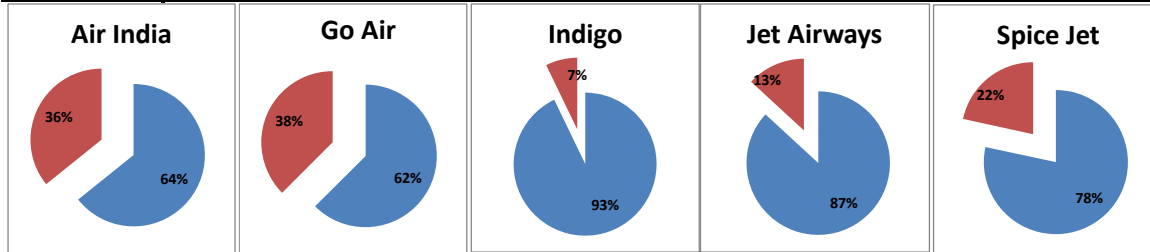

Airport Name :- DELHI INTERNATIONAL AIRPORT PVT LIMITED. -October'15(Period :- 2100-0259) - {Departure}

Airline	Total Departures	Flights ontime (STD +/- 15 Min)	Flights Delayed (STD +/- 15 Min)	% On time	% delayed	Airline					Airport		Weather		ATC	Miscellaneous
						Passenger & baggage handling (IATA CODES 11-18)	Aircraft & Ramp Handling (IATA CODES 31-39)	Technical, automated equipment failure(IATA CODES 41-48)	Operations , crew(IATA CODES 61-69)	Reactionary reasons (IATA CODES 91-97)	Airport Facilites (IATA CODES - 87,89)	Airport Security (IATA CODES 85)	Destination airport below minima (IATA CODES 72)	Departure aerodrome Below minima (IATA CODES 71)	ATFM(IATA CODES 81-84)	IATA CODE-99
AI	28	18	10	64%	36%	0	0	0	1	9	0	0	0	0	0	0
G8	32	20	12	63%	38%	0	0	0	1	11	0	0	0	0	0	0
6E	182	169	13	93%	7%	0	0	0	0	12	1	0	0	0	0	0
9W&S2	160	139	21	87%	13%	1	0	0	0	20	0	0	0	0	0	0
UK	0	0	0	0%	0%	0	0	0	0	0	0	0	0	0	0	0
SG	37	29	8	78%	22%	0	0	0	0	8	0	0	0	0	0	0
I5	0	0	0	0%	0%	0	0	0	0	0	0	0	0	0	0	0
Total	439	375	64	85%	15%	1	0	0	2	60	1	0	0	0	0	0