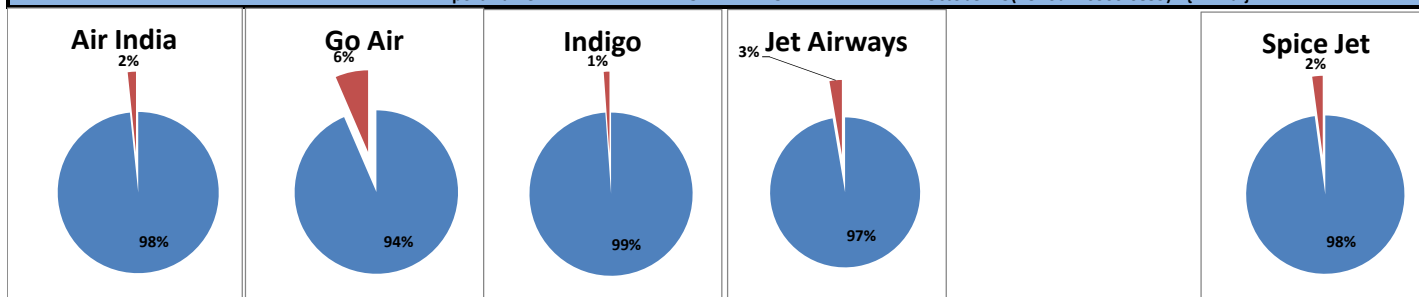

On time percentage

Delay percentage

Airport Name :- DELHI INTERNATIONAL AIRPORT PVT LIMITED. - October'15(Period :- 0300-0859) - {Arrival}