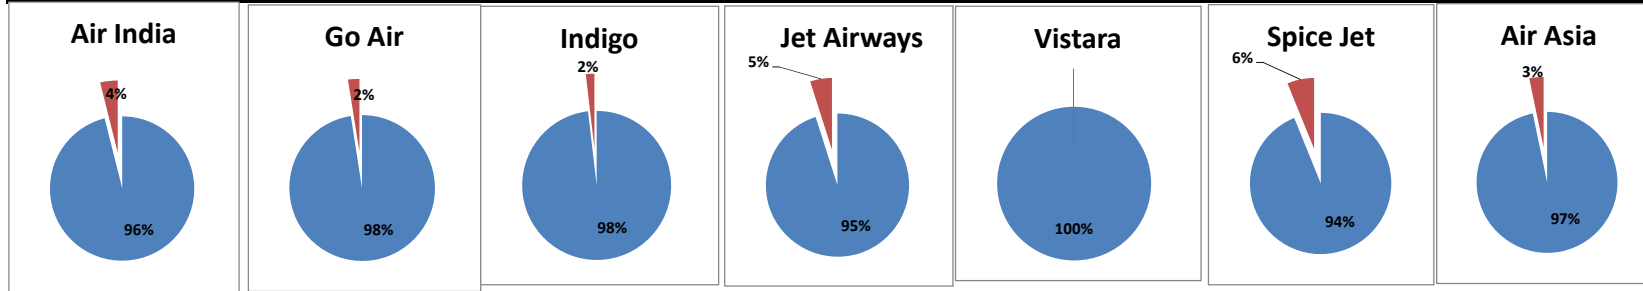

**On time percentage**

**Delay percentage**

**Airport Name :- DELHI INTERNATIONAL AIRPORT PVT LIMITED. - October'15{Arrival}**

Airport Name :- DELHI INTERNATIONAL AIRPORT PVT LIMITED. - October'15(Period :- 0300-0859) - {Departure}

Airline	Total Departures	Flights ontime (STD +/- 15 Min)	Flights Delayed (STD +/- 15 Min)	% On time	% delayed	Airline					Airport		Weather		ATC	Miscellaneous
						Passenger & baggage handling (IATA CODES 11-18)	Aircraft & Ramp Handling (IATA CODES 31-39)	Technical, automated equipment failure(IATA CODES 41-48)	Operations , crew(IATA CODES 61-69)	Reactionary reasons (IATA CODES 91-97)	Airport Facilities (IATA CODES - 87,89)	Airport Security (IATA CODES 85)	Destination airport below minima (IATA CODES 72)	Departure aerodrome Below minima (IATA CODES 71)	ATFM(IATA CODES 81-84)	IATA CODE-99
AI	564	542	22	96%	4%	2	0	9	4	1	0	1	5	0	0	0
G8	282	275	7	98%	2%	0	0	2	0	0	0	0	2	0	0	3
6E	1079	1059	20	98%	2%	2	0	1	0	4	0	0	2	0	0	11
9W&S2	547	520	27	95%	5%	0	0	4	2	16	0	0	4	0	0	1
UK	183	183	0	100%	0%	0	0	0	0	0	0	0	0	0	0	0
SG	327	307	20	94%	6%	2	0	3	0	4	8	0	1	0	0	2
I5	62	60	2	97%	3%	1	0	1	0	0	0	0	0	0	0	0
<b>Total</b>	<b>3044</b>	<b>2946</b>	<b>98</b>	<b>97%</b>	<b>3%</b>	<b>7</b>	<b>0</b>	<b>20</b>	<b>6</b>	<b>25</b>	<b>8</b>	<b>1</b>	<b>14</b>	<b>0</b>	<b>0</b>	<b>17</b>