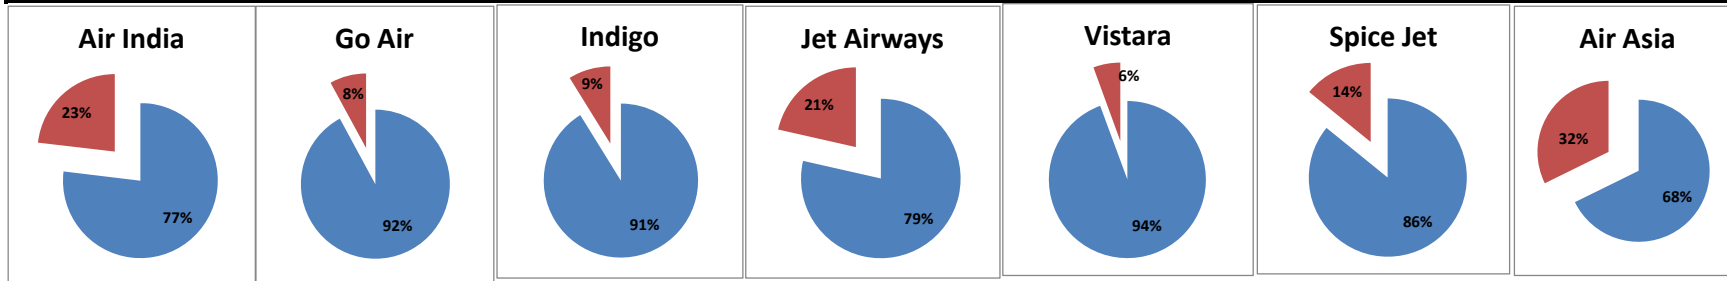

Airport Name :- DELHI INTERNATIONAL AIRPORT PVT LIMITED. - October'15(Period :- 1500-2059) - {Departure}

Airline	Total Departures	Flights ontime (STD +/- 15 Min)	Flights Delayed (STD +/- 15 Min)	% On time	% delayed	Airline					Airport		Weather		ATC	Miscellaneous
						Passenger & baggage handling (IATA CODES 11-18)	Aircraft & Ramp Handling (IATA CODES 31-39)	Technical, automated equipment failure(IATA CODES 41-48)	Operations , crew(IATA CODES 61-69)	Reactionary reasons (IATA CODES 91-97)	Airport Facilites (IATA CODES - 87,89)	Airport Security (IATA CODES 85)	Destination airport below minima (IATA CODES 72)	Departure aerodrome Below minima (IATA CODES 71)	ATFM(IATA CODES 81-84)	IATA CODE-99
AI	597	459	138	77%	23%	6	0	17	5	109	0	1	0	0	0	0
G8	302	278	24	92%	8%	0	0	0	0	24	0	0	0	0	0	0
6E	1146	1045	101	91%	9%	2	0	3	0	91	0	0	0	0	0	5
9W&S2	900	707	193	79%	21%	6	0	11	4	166	5	0	1	0	0	0
UK	196	185	11	94%	6%	0	0	1	0	10	0	0	0	0	0	0
SG	417	358	59	86%	14%	1	0	6	1	50	1	0	0	0	0	0
I5	62	42	20	68%	32%	0	0	0	0	18	2	0	0	0	0	0
Total	3620	3074	546	85%	15%	15	0	38	10	468	8	1	1	0	0	5