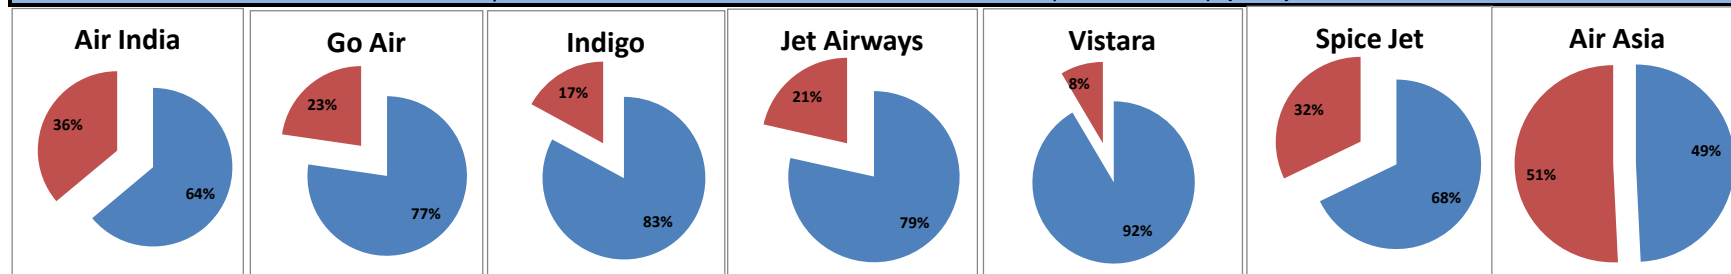

On time percentage

Delay percentage

Airport Name :- DELHI INTERNATIONAL AIRPORT PVT LIMITED. - October'15(Period :- 1500-2059) - {Arrival}