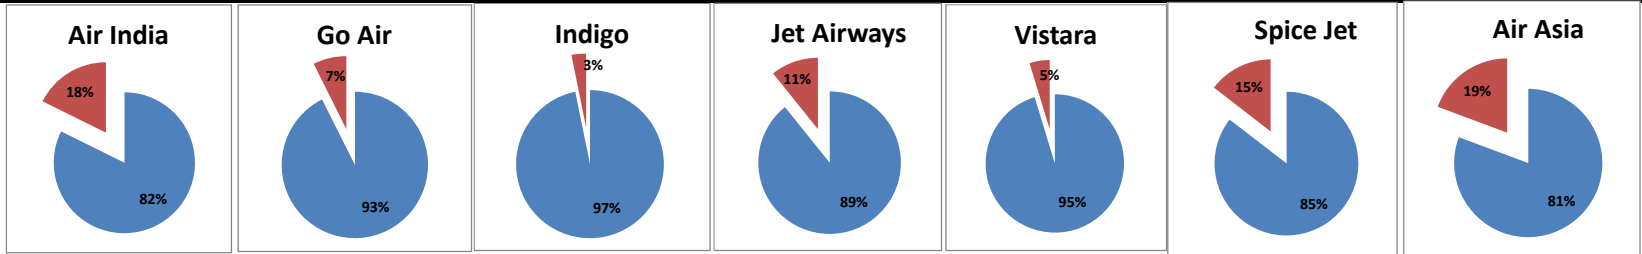

Airport Name :- DELHI INTERNATIONAL AIRPORT PVT LIMITED. -October'15(Period :- 0900-1459) - {Departure}

Airline	Total Departures	Flights ontime (STD +/- 15 Min)	Flights Delayed (STD +/- 15 Min)	% On time	% delayed	Airline					Airport		Weather		ATC	Miscellaneous
						Passenger & baggage handling (IATA CODES 11-18)	Aircraft & Ramp Handling (IATA CODES 31-39)	Technical, automated equipment failure(IATA CODES 41-48)	Operations , crew(IATA CODES 61-69)	Reactionary reasons (IATA CODES 91-97)	Airport Facilities (IATA CODES - 87,89)	Airport Security (IATA CODES 85)	Destination airport below minima (IATA CODES 72)	Departure aerodrome Below minima (IATA CODES 71)	ATFM(IATA CODES 81-84)	IATA CODE-99
AI	805	663	142	82%	18%	5	2	20	12	99	0	0	1	0	2	1
G8	297	275	22	93%	7%	0	0	3	0	17	1	0	0	0	1	0
6E	1064	1030	34	97%	3%	5	0	1	0	25	1	0	0	0	0	2
9W&S2	881	786	95	89%	11%	4	0	3	3	75	7	0	2	0	1	0
UK	149	142	7	95%	5%	0	1	1	0	5	0	0	0	0	0	0
SG	358	306	52	85%	15%	2	1	13	1	32	1	0	1	0	0	1
I5	31	25	6	81%	19%	0	0	0	0	5	1	0	0	0	0	0
Total	3585	3227	358	90%	10%	16	4	41	16	258	11	0	4	0	4	4