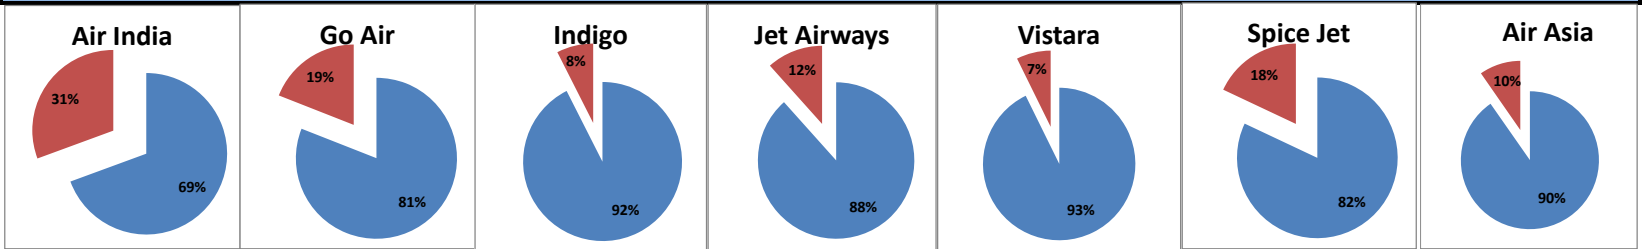

On time percentage

Delay percentage

Airport Name :- DELHI INTERNATIONAL AIRPORT PVT LIMITED. - October'15(Period :- 0900-1459) - {Arrival}