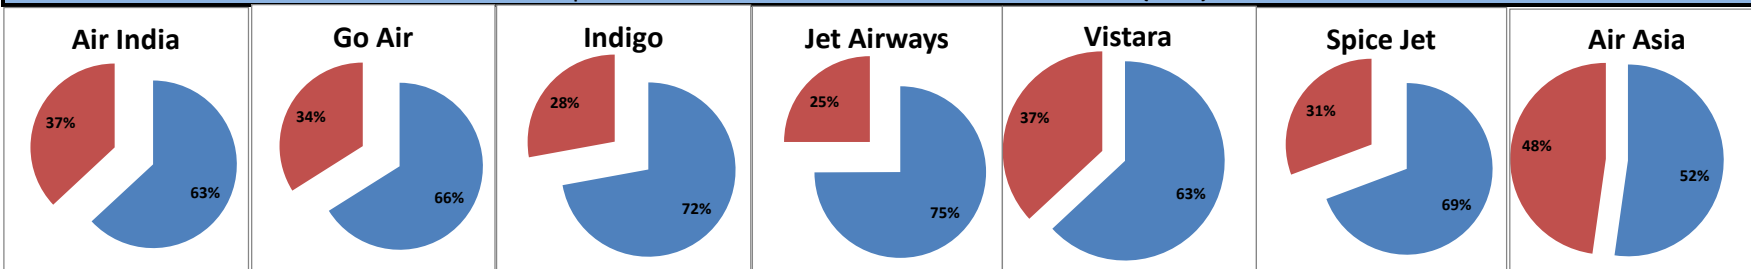

**Airport Name :- DELHI INTERNATIONAL AIRPORT PVT LIMITED. - October'15{Departure}**

Airline	Total Departures	Flights ontime (STD +/- 15 Min)	Flights Delayed (STD +/- 15 Min)	% On time	% delayed	Airline					Airport		Weather		ATC	Miscellaneous
						Passenger & baggage handling (IATA CODES 11-18)	Aircraft & Ramp Handling (IATA CODES 31-39)	Technical, automated equipment failure(IATA CODES 41-48)	Operations , crew(IATA CODES 61-69)	Reactionary reasons (IATA CODES 91-97)	Airport Facilities (IATA CODES - 87,89)	Airport Security (IATA CODES 85)	Destination airport below minima (IATA CODES 72)	Departure aerodrome Below minima (IATA CODES 71)	ATFM(IATA CODES 81-84)	IATA CODE-99
AI	1994	1682	312	84%	16%	13	2	46	22	218	0	2	6	0	2	1
G8	913	848	65	93%	7%	0	0	5	1	52	1	0	2	0	1	3
6E	3471	3303	168	95%	5%	9	0	5	0	132	2	0	2	0	0	18
9W&S2	2488	2152	336	86%	14%	11	0	18	9	277	12	0	7	0	1	1
UK	528	510	18	97%	3%	0	1	2	0	15	0	0	0	0	0	0
SG	1139	1000	139	88%	12%	5	1	22	2	94	10	0	2	0	0	3
I5	155	127	28	82%	18%	1	0	1	0	23	3	0	0	0	0	0
<b>Total</b>	<b>10688</b>	<b>9622</b>	<b>1066</b>	<b>90%</b>	<b>10%</b>	<b>39</b>	<b>4</b>	<b>99</b>	<b>34</b>	<b>811</b>	<b>28</b>	<b>2</b>	<b>19</b>	<b>0</b>	<b>4</b>	<b>26</b>

**On time percentage**

**Delay percentage**

**Airport Name :- DELHI INTERNATIONAL AIRPORT PVT LIMITED. - October'15{Arrival}**

Airport Name :- DELHI INTERNATIONAL AIRPORT PVT LIMITED. - October'15(Period :- 0300-0859) - {Departure}