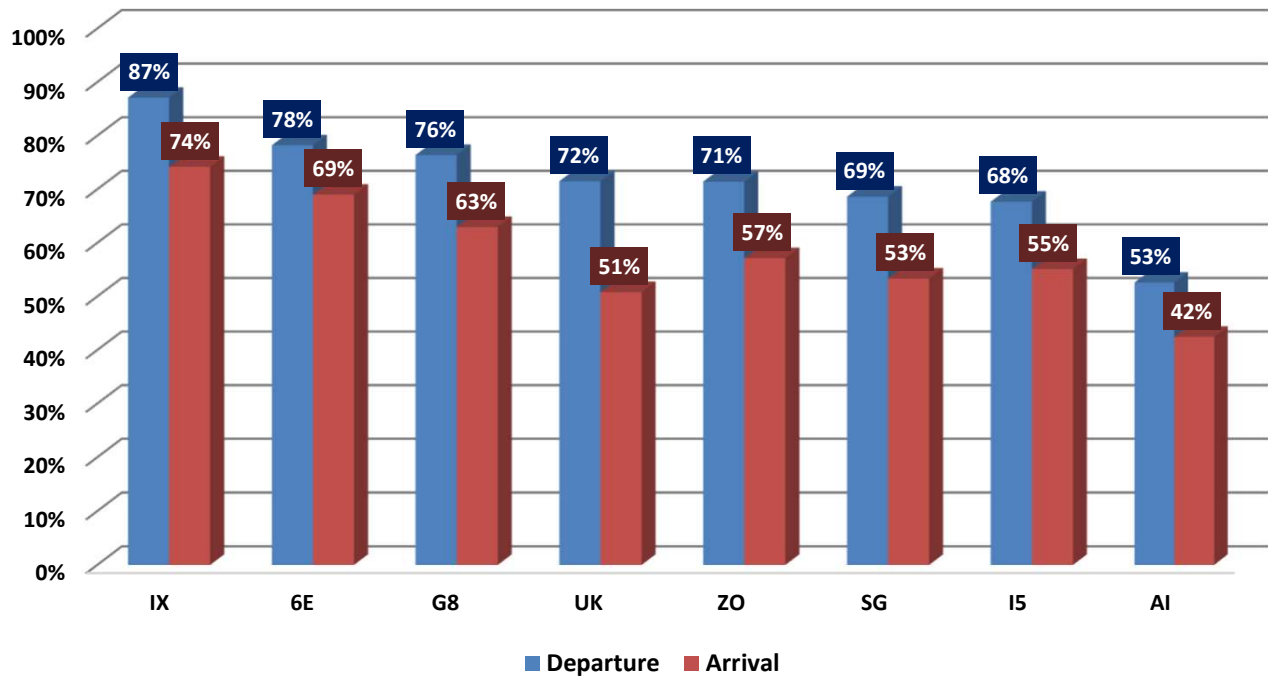

## On time Performance

### Delay reason

- Reactionary reasons
- Air traffic flow management
- Airport Facilities
- Operations, crew
- Bad Weather at Delhi
- Technical, automated equipment failure
- Passenger & baggage handling
- Others
- Aircraft & Ramp Handling
- Airport security
- Bad weather at Destination