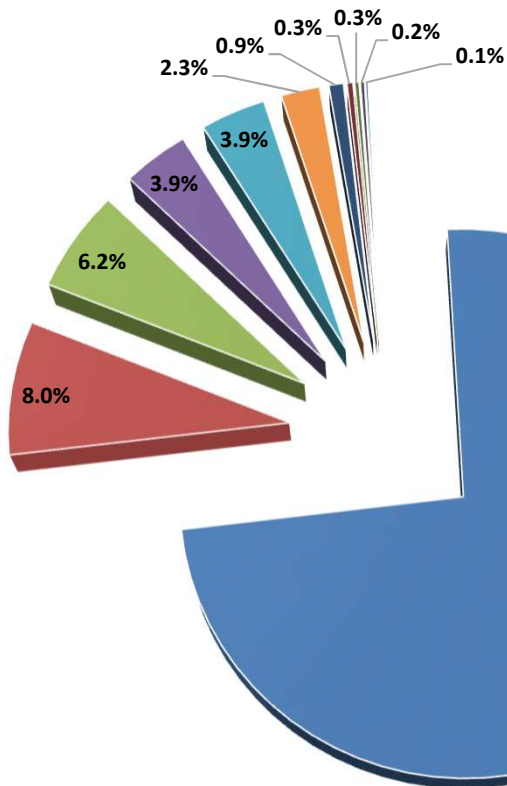

## On time Performance

### Delay reason

- Reactionary reasons
- Air traffic flow management
- Airport Facilities
- Operations, crew
- Bad Weather at Delhi
- Technical, automated equipment failure
- Passenger & baggage handling
- Others
- Aircraft & Ramp Handling
- Airport security
- Bad weather at Destination