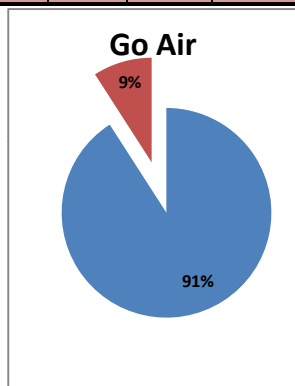

Airport Name :- DELHI INTERNATIONAL AIRPORT PVT LIMITED. - Sep'12(Period :- 2100-0259)

Airline	Total Departures	Flights ontime (STD +/- 15 Min)	Flights Delayed (STD +/- 15 Min)	% On time	% delayed	Airline					Airport		Weather		ATC	Miscellaneous
						Passenger & baggage handling (IATA CODES 11-18)	Aircraft & Ramp Handling (IATA CODES 31-39)	Technical, automated equipment failure(IATA CODES 41-48)	Operations , crew(IATA CODES 61-69)	Reactionary reasons (IATA CODES 91-97)	Airport Facilites (IATA CODES - 87,89)	Airport Security (IATA CODES 85)	Destination airport below minima (IATA CODES 72)	Departure aerodrome Below minima (IATA CODES 71)	ATFM(IATA CODES 81-84)	IATA CODE-99
AI	29	25	4	86%	14%	0	0	0	0	4	0	0	0	0	0	0
G8	22	20	2	91%	9%	0	0	0	0	2	0	0	0	0	0	0
6E	0		0	#DIV/0!	0%	0	0	0	0	0	0	0	0	0	0	0
9W&S2	1	1	0	100%	0%	0	0	0	0	0	0	0	0	0	0	0
IT	55	24	31	44%	56%	0	0	0	6	25	0	0	0	0	0	0
SG	22	18	4	82%	18%	0	0	2	0	2	0	0	0	0	0	0
Total	129	88	41	68%	32%	0	0	2	6	33	0	0	0	0	0	0

On time percentage