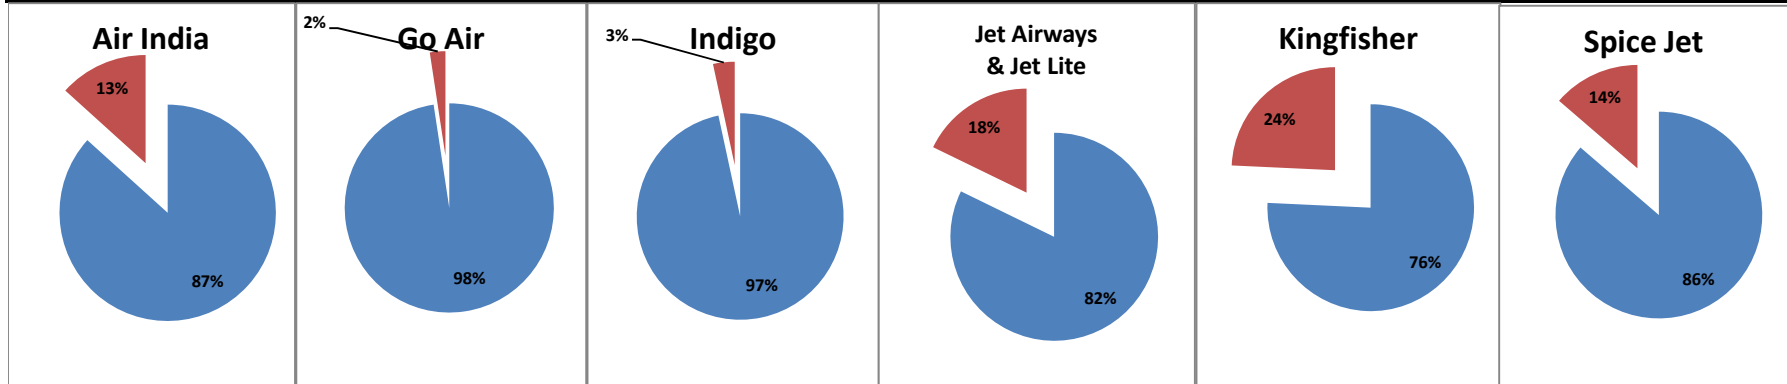

Airport Name :- DELHI INTERNATIONAL AIRPORT PVT LIMITED. - Sep'12(Period :- 1500-2059)

Airline	Total Departures	Flights ontime (STD +/- 15 Min)	Flights Delayed (STD +/- 15 Min)	% On time	% delayed	Airline					Airport		Weather		ATC	Miscellaneous
						Passenger & baggage handling (IATA CODES 11-18)	Aircraft & Ramp Handling (IATA CODES 31-39)	Technical, automated equipment failure(IATA CODES 41-48)	Operations , crew(IATA CODES 61-69)	Reactionary reasons (IATA CODES 91-97)	Airport Facilites (IATA CODES - 87,89)	Airport Security (IATA CODES 85)	Destination airport below minima (IATA CODES 72)	Departure aerodrome Below minima (IATA CODES 71)	ATFM(IATA CODES 81-84)	IATA CODE-99
AI	474	411	63	87%	13%	4	1	5	19	34	0	0	0	0	0	0
G8	210	205	5	98%	2%	0	0	0	0	5	0	0	0	0	0	0
6E	677	654	23	97%	3%	0	1	0	0	20	0	0	0	0	1	1
9W&S2	573	471	102	82%	18%	1	0	4	4	93	0	0	0	0	0	0
IT	169	128	41	76%	24%	0	0	3	6	28	1	0	0	0	0	3
SG	482	416	66	86%	14%	1	0	36	3	24	0	0	0	0	1	1
Total	2585	2285	300	88%	12%	6	2	48	32	204	1	0	0	0	2	5

On time percentage

Delayed percentage