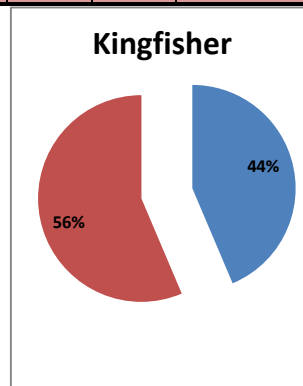

Airport Name :- DELHI INTERNATIONAL AIRPORT PVT LIMITED. - Sep'12(Period :- 2100-0259)

Airline	Total Departures	Flights ontime (STD +/- 15 Min)	Flights Delayed (STD +/- 15 Min)	% On time	% delayed	Airline					Airport		Weather		ATC	Miscellaneous
						Passenger & baggage handling (IATA CODES 11-18)	Aircraft & Ramp Handling (IATA CODES 31-39)	Technical, automated equipment failure(IATA CODES 41-48)	Operations , crew(IATA CODES 61-69)	Reactionary reasons (IATA CODES 91-97)	Airport Facilites (IATA CODES - 87,89)	Airport Security (IATA CODES 85)	Destination airport below minima (IATA CODES 72)	Departure aerodrome Below minima (IATA CODES 71)	ATFM(IATA CODES 81-84)	IATA CODE-99
AI	29	25	4	86%	14%	0	0	0	0	4	0	0	0	0	0	0
G8	22	20	2	91%	9%	0	0	0	0	2	0	0	0	0	0	0
6E	0		0	#DIV/0!	0%	0	0	0	0	0	0	0	0	0	0	0
9W&S2	1	1	0	100%	0%	0	0	0	0	0	0	0	0	0	0	0
IT	55	24	31	44%	56%	0	0	0	6	25	0	0	0	0	0	0
SG	22	18	4	82%	18%	0	0	2	0	2	0	0	0	0	0	0
Total	129	88	41	68%	32%	0	0	2	6	33	0	0	0	0	0	0

Delayed percentage