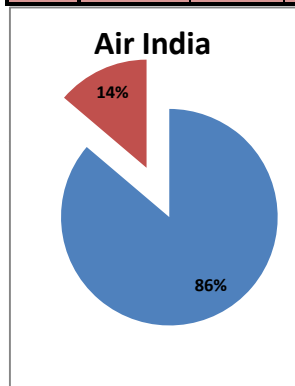

Airport Name :- DELHI INTERNATIONAL AIRPORT PVT LIMITED. - Sep'12(Period :- 2100-0259)

Airline	Total Departures	Flights ontime (STD +/- 15 Min)	Flights Delayed (STD +/- 15 Min)	% On time	% delayed	Airline					Airport		Weather		ATC	Miscellaneous
						Passenger & baggage handling (IATA CODES 11-18)	Aircraft & Ramp Handling (IATA CODES 31-39)	Technical, automated equipment failure(IATA CODES 41-48)	Operations , crew(IATA CODES 61-69)	Reactionary reasons (IATA CODES 91-97)	Airport Facilites (IATA CODES - 87,89)	Airport Security (IATA CODES 85)	Destination airport below minima (IATA CODES 72)	Departure aerodrome Below minima (IATA CODES 71)	ATFM(IATA CODES 81-84)	IATA CODE-99
AI	29	25	4	86%	14%	0	0	0	0	4	0	0	0	0	0	0
G8	22	20	2	91%	9%	0	0	0	0	2	0	0	0	0	0	0
6E	0		0	#DIV/0!	0%	0	0	0	0	0	0	0	0	0	0	0
9W&S2	1	1	0	100%	0%	0	0	0	0	0	0	0	0	0	0	0
IT	55	24	31	44%	56%	0	0	0	6	25	0	0	0	0	0	0
SG	22	18	4	82%	18%	0	0	2	0	2	0	0	0	0	0	0
Total	129	88	41	68%	32%	0	0	2	6	33	0	0	0	0	0	0

On time percentage