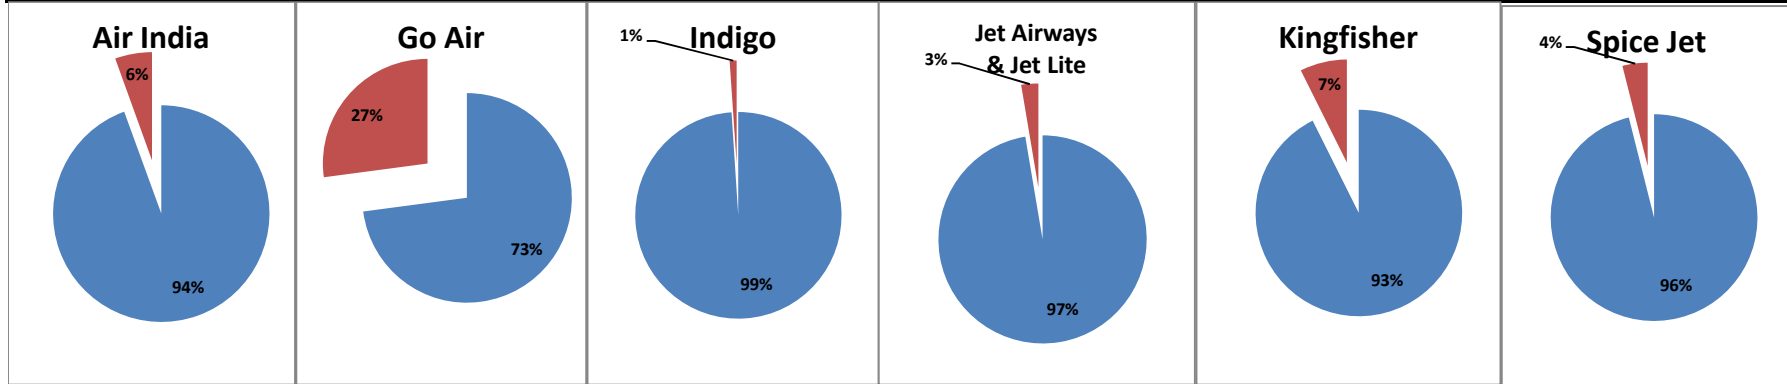

Airport Name :- DELHI INTERNATIONAL AIRPORT PVT LIMITED. - Sep'12(Period :- 0300-0859)

Airline	Total Departures	Flights ontime (STD +/- 15 Min)	Flights Delayed (STD +/- 15 Min)	% On time	% delayed	Airline					Airport		Weather		ATC	Miscellaneous
						Passenger & baggage handling (IATA CODES 11-18)	Aircraft & Ramp Handling (IATA CODES 31-39)	Technical, automated equipment failure(IATA CODES 41-48)	Operations , crew(IATA CODES 61-69)	Reactionary reasons (IATA CODES 91-97)	Airport Facilites (IATA CODES - 87,89)	Airport Security (IATA CODES 85)	Destination airport below minima (IATA CODES 72)	Departure aerodrome Below minima (IATA CODES 71)	ATFM(IATA CODES 81-84)	IATA CODE-99
AI	451	426	25	94%	6%	2	0	7	14	2	0	0	0	0	0	0
G8	203	148	55	73%	27%	0	0	1	50	1	0	0	3	0	0	0
6E	555	549	6	99%	1%	0	0	1	0	1	0	0	0	0	0	4
9W&S2	417	406	11	97%	3%	0	0	3	4	2	0	0	2	0	0	0
IT	122	113	9	93%	7%	0	0	2	1	3	0	0	2	0	0	1
SG	357	343	14	96%	4%	0	0	10	1	0	0	0	3	0	0	0
Total	2105	1985	120	94%	6%	2	0	24	70	9	0	0	10	0	0	5

On time percentage

Delayed percentage