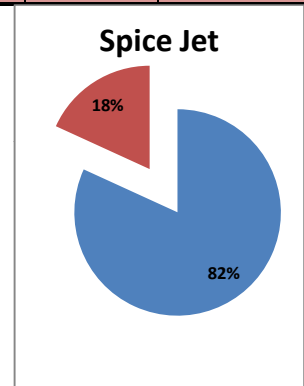

Airport Name :- DELHI INTERNATIONAL AIRPORT PVT LIMITED. - Sep'12(Period :- 2100-0259)

Airline	Total Departures	Flights ontime (STD +/- 15 Min)	Flights Delayed (STD +/- 15 Min)	% On time	% delayed	Airline					Airport		Weather		ATC	Miscellaneous
						Passenger & baggage handling (IATA CODES 11-18)	Aircraft & Ramp Handling (IATA CODES 31-39)	Technical, automated equipment failure(IATA CODES 41-48)	Operations , crew(IATA CODES 61-69)	Reactionary reasons (IATA CODES 91-97)	Airport Facilites (IATA CODES - 87,89)	Airport Security (IATA CODES 85)	Destination airport below minima (IATA CODES 72)	Departure aerodrome Below minima (IATA CODES 71)	ATFM(IATA CODES 81-84)	IATA CODE-99
AI	29	25	4	86%	14%	0	0	0	0	4	0	0	0	0	0	0
G8	22	20	2	91%	9%	0	0	0	0	2	0	0	0	0	0	0
6E	0		0	#DIV/0!	0%	0	0	0	0	0	0	0	0	0	0	0
9W&S2	1	1	0	100%	0%	0	0	0	0	0	0	0	0	0	0	0
IT	55	24	31	44%	56%	0	0	0	6	25	0	0	0	0	0	0
SG	22	18	4	82%	18%	0	0	2	0	2	0	0	0	0	0	0
Total	129	88	41	68%	32%	0	0	2	6	33	0	0	0	0	0	0

Delayed percentage