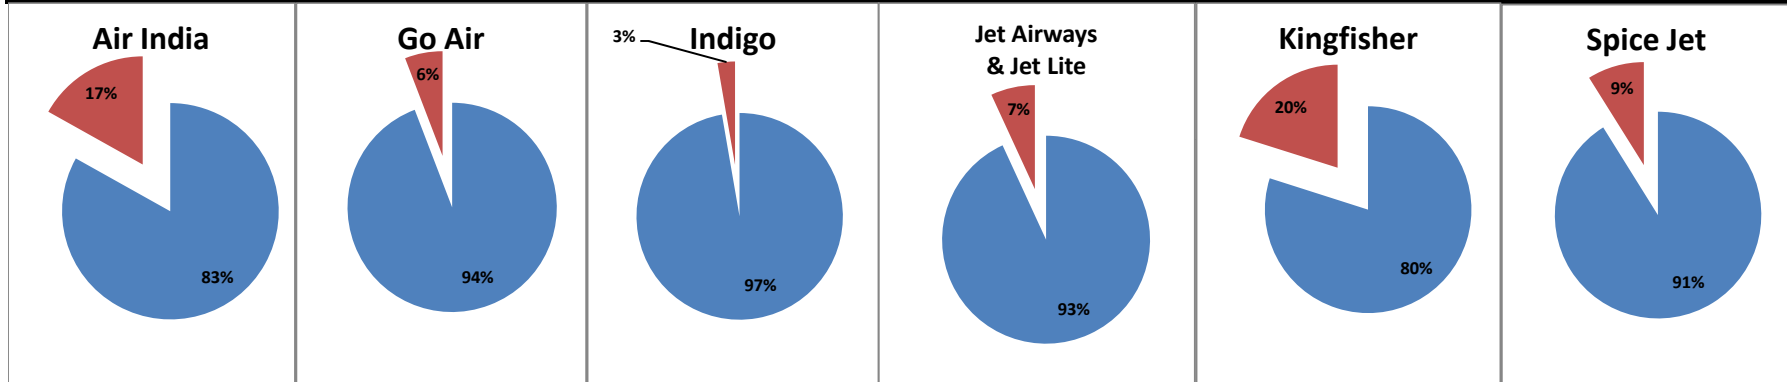

Airport Name :- DELHI INTERNATIONAL AIRPORT PVT LIMITED. - Sep'12(Period :- 0900-1459)

Airline	Total Departures	Flights ontime (STD +/- 15 Min)	Flights Delayed (STD +/- 15 Min)	% On time	% delayed	Airline					Airport		Weather		ATC	Miscellaneous
						Passenger & baggage handling (IATA CODES 11-18)	Aircraft & Ramp Handling (IATA CODES 31-39)	Technical, automated equipment failure(IATA CODES 41-48)	Operations , crew(IATA CODES 61-69)	Reactionary reasons (IATA CODES 91-97)	Airport Facilites (IATA CODES - 87,89)	Airport Security (IATA CODES 85)	Destination airport below minima (IATA CODES 72)	Departure aerodrome Below minima (IATA CODES 71)	ATFM(IATA CODES 81-84)	IATA CODE-99
AI	704	585	119	83%	17%	4	0	10	26	70	2	0	5	2	0	0
G8	206	194	12	94%	6%	0	0	0	8	4	0	0	0	0	0	0
6E	655	637	18	97%	3%	1	1	0	5	8	0	0	0	0	3	0
9W&S2	640	596	44	93%	7%	1	0	2	6	34	0	0	1	0	0	0
IT	204	163	41	80%	20%	0	0	5	13	13	0	0	2	0	0	8
SG	404	368	36	91%	9%	0	1	12	4	15	0	0	0	1	2	1
Total	2813	2543	270	90%	10%	6	2	29	62	144	2	0	8	3	5	9

On time percentage

Delayed percentage