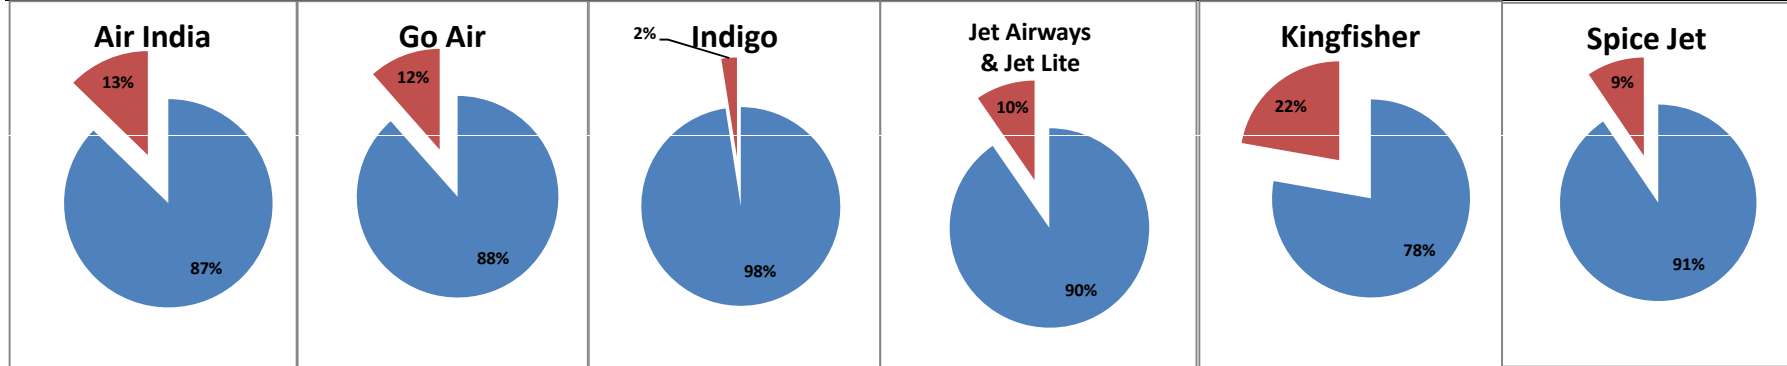

Airport Name :- DELHI INTERNATIONAL AIRPORT PVT LIMITED. - Sep'12

Airline	Total Departures	Flights ontime (STD +/- 15 Min)	Flights Delayed (STD +/- 15 Min)	% On time	% delayed	Airline					Airport		Weather		ATC	Miscellaneous
						Passenger & baggage handling (IATA CODES 11-18)	Aircraft & Ramp Handling (IATA CODES 31-39)	Technical, automated equipment failure(IATA CODES 41-48)	Operations , crew(IATA CODES 61-69)	Reactionary reasons (IATA CODES 91-97)	Airport Facilites (IATA CODES - 87,89)	Airport Security (IATA CODES 85)	Destination airport below minima (IATA CODES 72)	Departure aerodrome Below minima (IATA CODES 71)	ATFM(IATA CODES 81-84)	IATA CODE-99
AI	1658	1447	211	87%	13%	10	1	22	59	110	2	0	5	2	0	0
G8	641	567	74	88%	12%	0	0	1	58	12	0	0	3	0	0	0
6E	1887	1840	47	98%	2%	1	2	1	5	29	0	0	0	0	4	5
9W&S2	1631	1474	157	90%	10%	2	0	9	14	129	0	0	3	0	0	0
IT	550	428	122	78%	22%	0	0	10	26	69	1	0	4	0	0	12
SG	1265	1145	120	91%	9%	1	1	60	8	41	0	0	3	1	3	2
Total	7632	6901	731	90%	10%	14	4	103	170	390	3	0	18	3	7	19