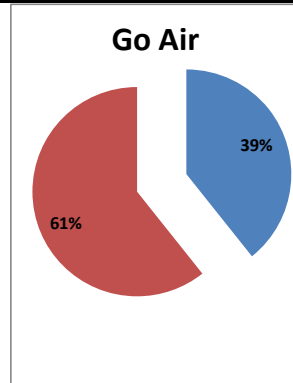

Airport Name :- DELHI INTERNATIONAL AIRPORT PVT LIMITED. - Nov'12(Period :- 2100-0259)

Airline	Total Departures	Flights ontime (STD +/- 15 Min)	Flights Delayed (STD +/- 15 Min)	% On time	% delayed	Airline					Airport		Weather		ATC	Miscellaneous
						Passenger & baggage handling (IATA CODES 11-18)	Aircraft & Ramp Handling (IATA CODES 31-39)	Technical, automated equipment failure(IATA CODES 41-48)	Operations , crew(IATA CODES 61-69)	Reactionary reasons (IATA CODES 91-97)	Airport Facilites (IATA CODES - 87,89)	Airport Security (IATA CODES 85)	Destination airport below minima (IATA CODES 72)	Departure aerodrome Below minima (IATA CODES 71)	ATFM(IATA CODES 81-84)	IATA CODE-99
AI	30	20	10	67%	33%	0	0	2	1	7	0	0	0	0	0	0
G8	28	11	17	39%	61%	0	0	0	0	17	0	0	0	0	0	0
6E	0	0	0	0%	0%	0	0	0	0	0	0	0	0	0	0	0
9W&S2	8	8	0	0%	0%	0	0	0	0	0	0	0	0	0	0	0
IT	0	0	0	0%	0%	0	0	0	0	0	0	0	0	0	0	0
SG	30	14	16	47%	53%	0	1	2	1	11	0	0	0	0	0	1
Total	96	53	43	55%	45%	0	1	4	2	35	0	0	0	0	0	1

On time percentage

Delayed percentage