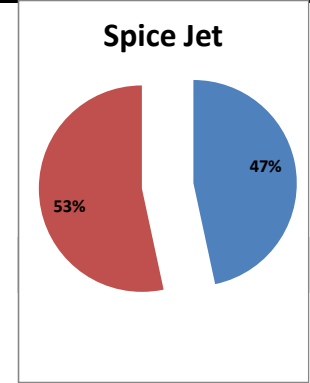

Airport Name :- DELHI INTERNATIONAL AIRPORT PVT LIMITED. - Nov'12(Period :- 2100-0259)

Airline	Total Departures	Flights ontime (STD +/- 15 Min)	Flights Delayed (STD +/- 15 Min)	% On time	% delayed	Airline					Airport		Weather		ATC	Miscellaneous
						Passenger & baggage handling (IATA CODES 11-18)	Aircraft & Ramp Handling (IATA CODES 31-39)	Technical, automated equipment failure(IATA CODES 41-48)	Operations , crew(IATA CODES 61-69)	Reactionary reasons (IATA CODES 91-97)	Airport Facilites (IATA CODES - 87,89)	Airport Security (IATA CODES 85)	Destination airport below minima (IATA CODES 72)	Departure aerodrome Below minima (IATA CODES 71)	ATFM(IATA CODES 81-84)	IATA CODE-99
AI	30	20	10	67%	33%	0	0	2	1	7	0	0	0	0	0	0
G8	28	11	17	39%	61%	0	0	0	0	17	0	0	0	0	0	0
6E	0	0	0	0%	0%	0	0	0	0	0	0	0	0	0	0	0
9W&S2	8	8	0	0%	0%	0	0	0	0	0	0	0	0	0	0	0
IT	0	0	0	0%	0%	0	0	0	0	0	0	0	0	0	0	0
SG	30	14	16	47%	53%	0	1	2	1	11	0	0	0	0	0	1
Total	96	53	43	55%	45%	0	1	4	2	35	0	0	0	0	0	1

On time percentage

Delayed percentage