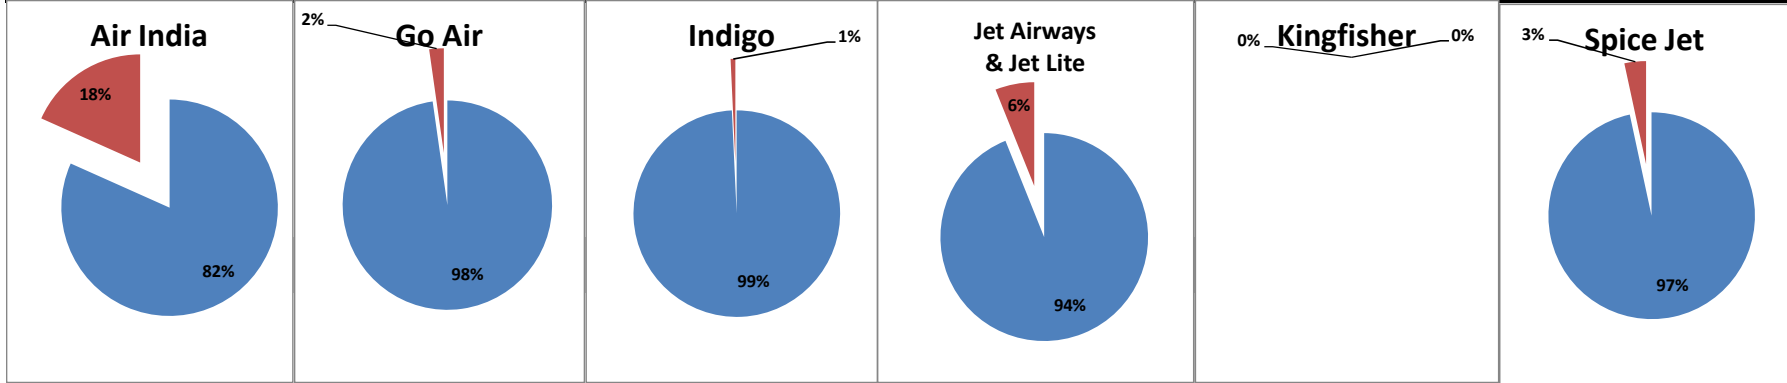

Airport Name :- DELHI INTERNATIONAL AIRPORT PVT LIMITED. - Nov'12(Period :- 0300-0859)

Airline	Total Departures	Flights ontime (STD +/- 15 Min)	Flights Delayed (STD +/- 15 Min)	% On time	% delayed	Airline					Airport		Weather		ATC	Miscellaneous
						Passenger & baggage handling (IATA CODES 11-18)	Aircraft & Ramp Handling (IATA CODES 31-39)	Technical, automated equipment failure(IATA CODES 41-48)	Operations , crew(IATA CODES 61-69)	Reactionary reasons (IATA CODES 91-97)	Airport Facilites (IATA CODES - 87,89)	Airport Security (IATA CODES 85)	Destination airport below minima (IATA CODES 72)	Departure aerodrome Below minima (IATA CODES 71)	ATFM(IATA CODES 81-84)	IATA CODE-99
AI	540	441	99	82%	18%	7	5	11	44	11	0	0	20	0	1	0
G8	178	174	4	98%	2%	0	0	1	0	2	0	0	1	0	0	0
6E	539	535	4	99%	1%	2	0	0	1	0	0	0	1	0	0	0
9W&S2	493	463	30	94%	6%	1	0	1	6	20	0	0	2	0	0	0
IT	0	0	0	0%	0%	0	0	0	0	0	0	0	0	0	0	0
SG	443	428	15	97%	3%	0	0	6	2	0	0	0	7	0	0	0
Total	2193	2041	152	93%	7%	10	5	19	53	33	0	0	31	0	1	0

On time percentage

Delayed percentage