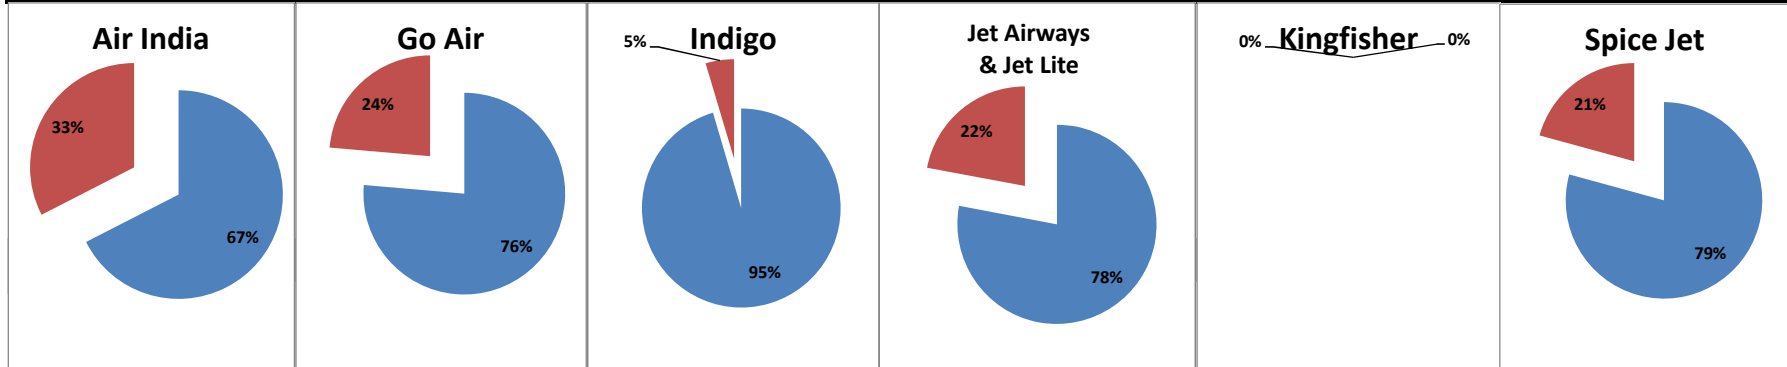

Airport Name :- DELHI INTERNATIONAL AIRPORT PVT LIMITED. - Nov'12

Airline	Total Departures	Flights ontime (STD +/- 15 Min)	Flights Delayed (STD +/- 15 Min)	% On time	% delayed	Airline					Airport		Weather		ATC	Miscellaneous
						Passenger & baggage handling (IATA CODES 11-18)	Aircraft & Ramp Handling (IATA CODES 31-39)	Technical, automated equipment failure(IATA CODES 41-48)	Operations , crew(IATA CODES 61-69)	Reactionary reasons (IATA CODES 91-97)	Airport Facilites (IATA CODES - 87,89)	Airport Security (IATA CODES 85)	Destination airport below minima (IATA CODES 72)	Departure aerodrome Below minima (IATA CODES 71)	ATFM(IATA CODES 81-84)	IATA CODE-99
AI	1814	1224	590	67%	33%	31	19	43	198	266	0	0	23	0	5	5
G8	656	501	155	76%	24%	0	0	2	35	114	0	0	2	0	1	1
6E	1895	1808	87	95%	5%	10	1	3	16	52	0	0	1	0	2	2
9W&S2	1888	1472	416	78%	22%	8	4	10	22	364	1	0	3	0	3	1
IT	0	0	0	0%	0%	0	0	0	0	0	0	0	0	0	0	0
SG	1500	1189	311	79%	21%	3	2	142	32	119	0	0	7	0	3	3
Total	7753	6194	1559	80%	20%	52	26	200	303	915	1	0	36	0	14	12