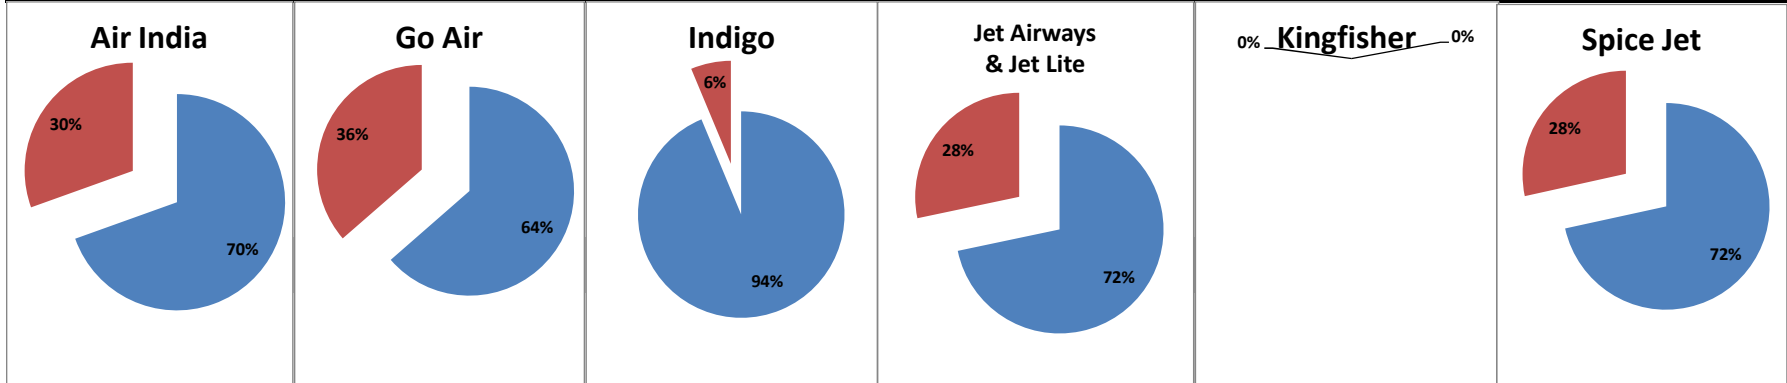

Airport Name :- DELHI INTERNATIONAL AIRPORT PVT LIMITED. - Nov'12(Period :- 1500-2059)

Airline	Total Departures	Flights ontime (STD +/- 15 Min)	Flights Delayed (STD +/- 15 Min)	% On time	% delayed	Airline					Airport		Weather		ATC	Miscellaneous
						Passenger & baggage handling (IATA CODES 11-18)	Aircraft & Ramp Handling (IATA CODES 31-39)	Technical, automated equipment failure(IATA CODES 41-48)	Operations , crew(IATA CODES 61-69)	Reactionary reasons (IATA CODES 91-97)	Airport Facilites (IATA CODES - 87,89)	Airport Security (IATA CODES 85)	Destination airport below minima (IATA CODES 72)	Departure aerodrome Below minima (IATA CODES 71)	ATFM(IATA CODES 81-84)	IATA CODE-99
AI	525	365	160	70%	30%	7	6	13	48	86	0	0	0	0	0	0
G8	206	131	75	64%	36%	0	0	0	8	67	0	0	0	0	0	
6E	712	667	45	94%	6%	3	0	2	8	32	0	0	0	0	0	
9W&S2	604	433	171	72%	28%	2	2	3	5	158	0	0	0	0	1	
IT	0	0	0	0%	0%	0	0	0	0	0	0	0	0	0	0	
SG	524	375	149	72%	28%	2	1	68	15	61	0	0	0	0	2	
Total	2571	1971	600	77%	23%	14	9	86	84	404	0	0	0	0	1	2

On time percentage

Delayed percentage