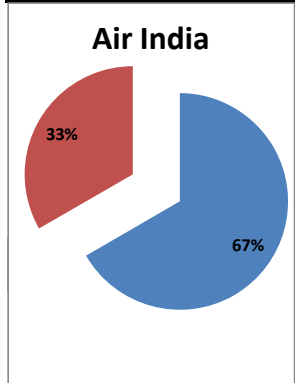

Airport Name :- DELHI INTERNATIONAL AIRPORT PVT LIMITED. - Nov'12(Period :- 2100-0259)

Airline	Total Departures	Flights ontime (STD +/- 15 Min)	Flights Delayed (STD +/- 15 Min)	% On time	% delayed	Airline					Airport		Weather		ATC	Miscellaneous
						Passenger & baggage handling (IATA CODES 11-18)	Aircraft & Ramp Handling (IATA CODES 31-39)	Technical, automated equipment failure(IATA CODES 41-48)	Operations , crew(IATA CODES 61-69)	Reactionary reasons (IATA CODES 91-97)	Airport Facilites (IATA CODES - 87,89)	Airport Security (IATA CODES 85)	Destination airport below minima (IATA CODES 72)	Departure aerodrome Below minima (IATA CODES 71)	ATFM(IATA CODES 81-84)	IATA CODE-99
AI	30	20	10	67%	33%	0	0	2	1	7	0	0	0	0	0	0
G8	28	11	17	39%	61%	0	0	0	0	17	0	0	0	0	0	0
6E	0	0	0	0%	0%	0	0	0	0	0	0	0	0	0	0	0
9W&S2	8	8	0	0%	0%	0	0	0	0	0	0	0	0	0	0	0
IT	0	0	0	0%	0%	0	0	0	0	0	0	0	0	0	0	0
SG	30	14	16	47%	53%	0	1	2	1	11	0	0	0	0	0	1
Total	96	53	43	55%	45%	0	1	4	2	35	0	0	0	0	0	1

On time percentage

Delayed percentage