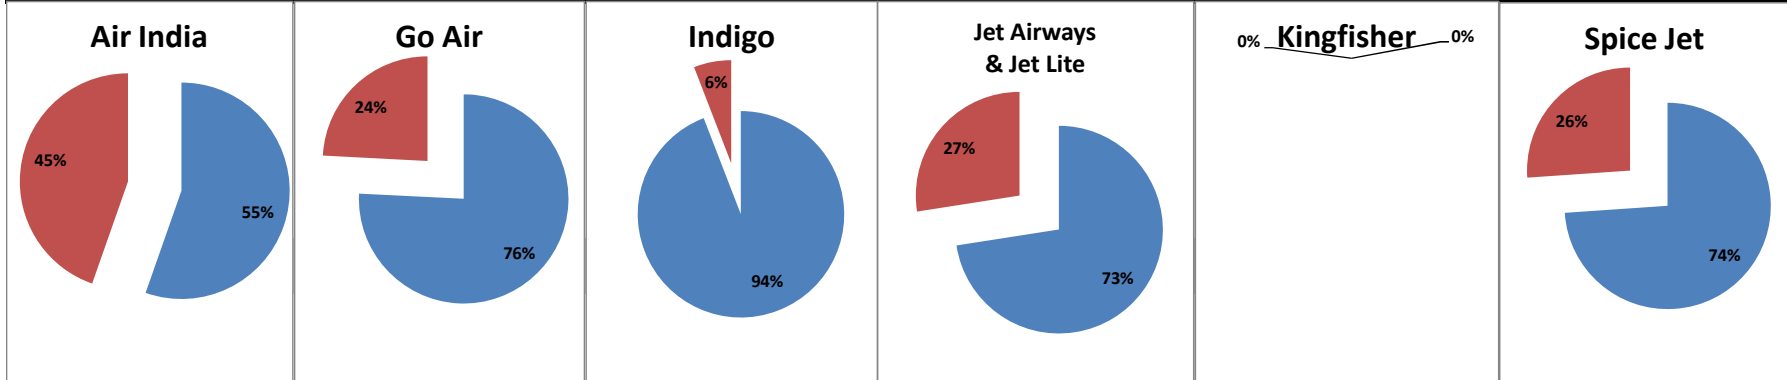

Airport Name :- DELHI INTERNATIONAL AIRPORT PVT LIMITED. - Nov'12(Period :- 0900-1459)

Airline	Total Departures	Flights ontime (STD +/- 15 Min)	Flights Delayed (STD +/- 15 Min)	% On time	% delayed	Airline					Airport		Weather		ATC	Miscellaneous
						Passenger & baggage handling (IATA CODES 11-18)	Aircraft & Ramp Handling (IATA CODES 31-39)	Technical, automated equipment failure(IATA CODES 41-48)	Operations , crew(IATA CODES 61-69)	Reactionary reasons (IATA CODES 91-97)	Airport Facilites (IATA CODES - 87,89)	Airport Security (IATA CODES 85)	Destination airport below minima (IATA CODES 72)	Departure aerodrome Below minima (IATA CODES 71)	ATFM(IATA CODES 81-84)	IATA CODE-99
AI	719	398	321	55%	45%	17	8	17	105	162	0	0	3	0	4	5
G8	244	185	59	76%	24%	0	0	1	27	28	0	0	1	0	1	1
6E	644	606	38	94%	6%	5	1	1	7	20	0	0	0	0	2	2
9W&S2	783	568	215	73%	27%	5	2	6	11	186	1	0	1	0	2	1
IT	0	0	0	0%	0%	0	0	0	0	0	0	0	0	0	0	0
SG	503	372	131	74%	26%	1	0	66	14	47	0	0	0	0	3	0
Total	2893	2129	764	74%	26%	28	11	91	164	443	1	0	5	0	12	9

On time percentage

Delayed percentage