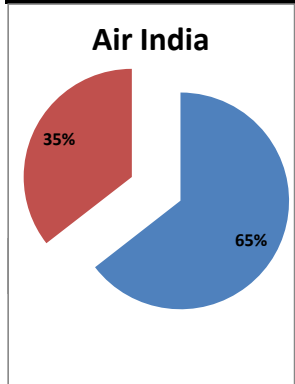

Airport Name :- DELHI INTERNATIONAL AIRPORT PVT LIMITED. - Jan'13(Period :- 2100-0259)

Airline	Total Departures	Flights ontime (STD +/- 15 Min)	Flights Delayed (STD +/- 15 Min)	% On time	% delayed	Airline					Airport		Weather		ATC	Miscellaneous
						Passenger & baggage handling (IATA CODES 11-18)	Aircraft & Ramp Handling (IATA CODES 31-39)	Technical, automated equipment failure(IATA CODES 41-48)	Operations , crew(IATA CODES 61-69)	Reactionary reasons (IATA CODES 91-97)	Airport Facilites (IATA CODES - 87,89)	Airport Security (IATA CODES 85)	Destination airport below minima (IATA CODES 72)	Departure aerodrome Below minima (IATA CODES 71)	ATFM(IATA CODES 81-84)	IATA CODE-99
AI	31	20	11	65%	35%	0	0	0	1	10	0	0	0	0	0	0
G8	31	18	13	58%	42%	0	0	0	2	11	0	0	0	0	0	0
6E	0	0	0	0%	0%	0	0	0	0	0	0	0	0	0	0	0
9W&S2	0	0	0	0%	0%	0	0	0	0	0	0	0	0	0	0	0
IT	0	0	0	0%	0%	0	0	0	0	0	0	0	0	0	0	0
SG	28	14	14	50%	50%	0	0	2	1	11	0	0	0	0	0	0
Total	90	52	38	58%	42%	0	0	2	4	32	0	0	0	0	0	0

On time percentage