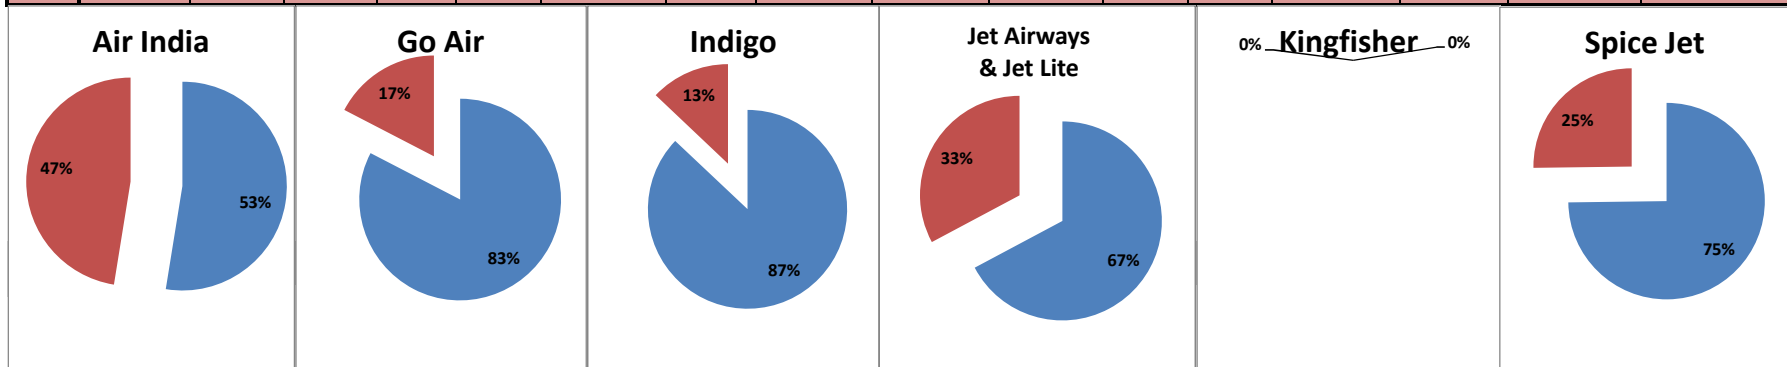

Airport Name :- DELHI INTERNATIONAL AIRPORT PVT LIMITED. - Jan'13

Airline	Total Departures	Flights ontime (STD +/- 15 Min)	Flights Delayed (STD +/- 15 Min)	% On time	% delayed	Airline					Airport		Weather		ATC	Miscellaneous
						Passenger & baggage handling (IATA CODES 11-18)	Aircraft & Ramp Handling (IATA CODES 31-39)	Technical, automated equipment failure(IATA CODES 41-48)	Operations , crew(IATA CODES 61-69)	Reactionary reasons (IATA CODES 91-97)	Airport Facilites (IATA CODES - 87,89)	Airport Security (IATA CODES 85)	Destination airport below minima (IATA CODES 72)	Departure aerodrome Below minima (IATA CODES 71)	ATFM(IATA CODES 81-84)	IATA CODE-99
AI	1788	940	848	53%	47%	15	6	41	334	325	1	0	92	22	10	2
G8	673	556	117	83%	17%	0	0	0	28	65	1	0	17	6	0	0
6E	1955	1702	253	87%	13%	3	0	4	36	120	4	0	55	22	6	3
9W&S2	1756	1180	576	67%	33%	0	0	10	94	393	2	0	52	20	4	1
IT	0	0	0	0%	0%	0	0	0	0	0	0	0	0	0	0	0
SG	1576	1179	397	75%	25%	2	1	61	50	199	4	0	56	18	4	2
Total	7748	5557	2191	72%	28%	20	7	116	542	1102	12	0	272	88	24	8