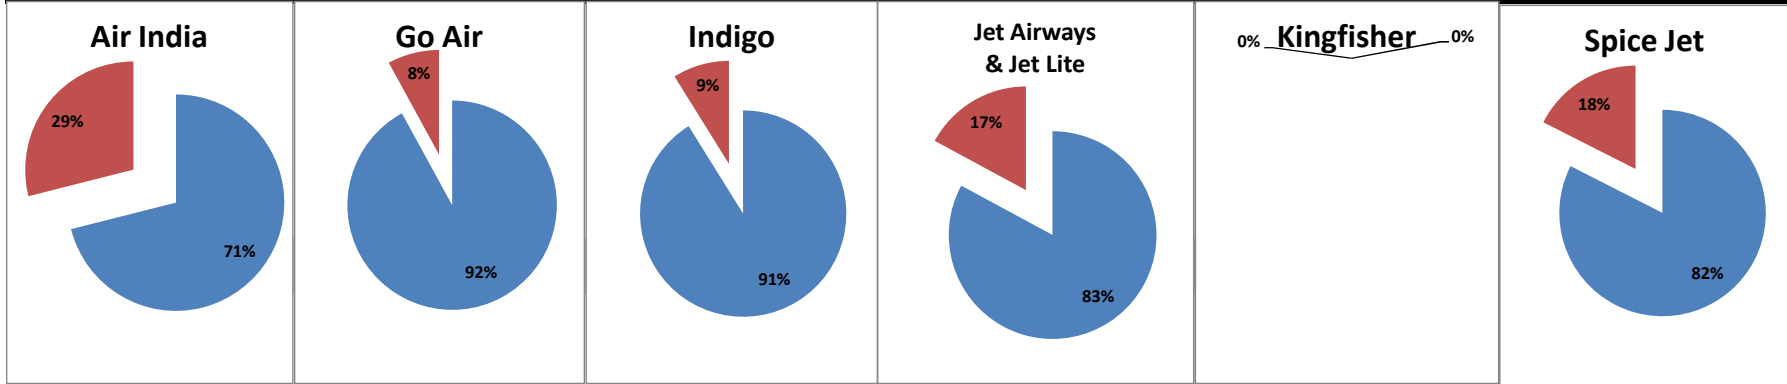

Airport Name :- DELHI INTERNATIONAL AIRPORT PVT LIMITED. - Jan'13(Period :- 0300-0859)

Airline	Total Departures	Flights ontime (STD +/- 15 Min)	Flights Delayed (STD +/- 15 Min)	% On time	% delayed	Airline					Airport		Weather		ATC	Miscellaneous	
						Passenger & baggage handling (IATA CODES 11-18)	Aircraft & Ramp Handling (IATA CODES 31-39)	Technical, automated equipment failure(IATA CODES 41-48)	Operations , crew(IATA CODES 61-69)	Reactionary reasons (IATA CODES 91-97)	Airport Facilites (IATA CODES - 87,89)	Airport Security (IATA CODES 85)	Destination airport below minima (IATA CODES 72)	Departure aerodrome Below minima (IATA CODES 71)	ATFM(IATA CODES 81-84)	IATA CODE-99	
AI	504	358	146	71%	29%	6	1	14	64	7	0	0	0	35	18	0	1
G8	188	173	15	92%	8%	0	0	0	1	0	0	0	0	9	5	0	0
6E	574	523	51	91%	9%	1	0	1	5	0	0	0	0	26	18	0	0
9W&S2	404	335	69	83%	17%	0	0	2	6	15	0	0	0	30	13	2	1
IT	0	0	0	0%	0%	0	0	0	0	0	0	0	0	0	0	0	0
SG	434	358	76	82%	18%	0	1	9	8	3	1	0	0	42	12	0	0
Total	2104	1747	357	83%	17%	7	2	26	84	25	1	0	0	142	66	2	2

On time percentage

Delayed percentage