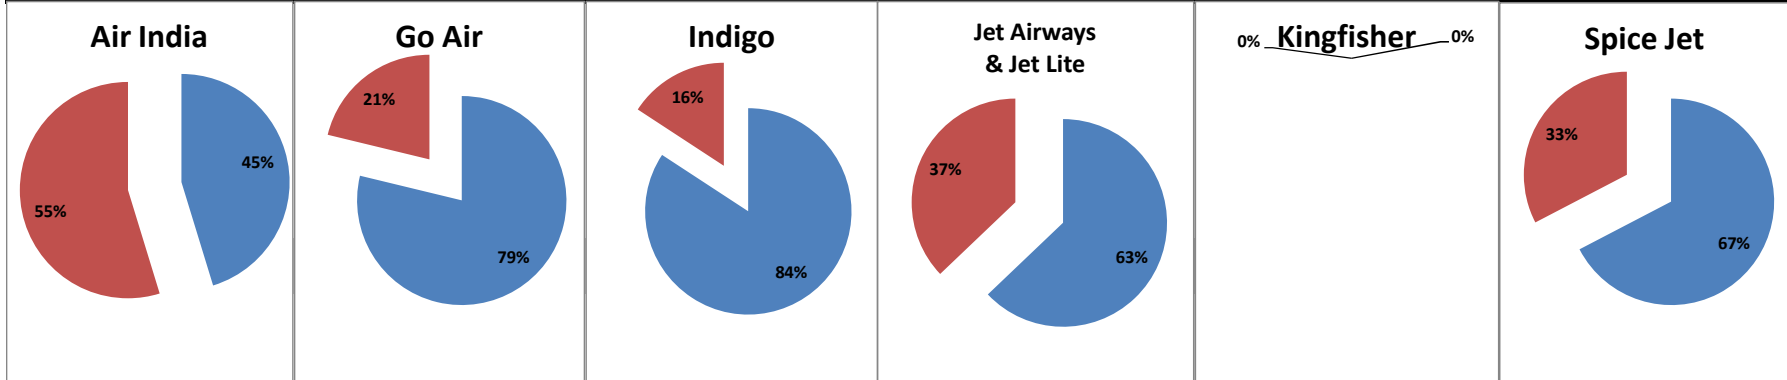

Airport Name :- DELHI INTERNATIONAL AIRPORT PVT LIMITED. - Jan'13(Period :- 0900-1459)

Airline	Total Departures	Flights ontime (STD +/- 15 Min)	Flights Delayed (STD +/- 15 Min)	% On time	% delayed	Airline					Airport		Weather		ATC	Miscellaneous
						Passenger & baggage handling (IATA CODES 11-18)	Aircraft & Ramp Handling (IATA CODES 31-39)	Technical, automated equipment failure(IATA CODES 41-48)	Operations , crew(IATA CODES 61-69)	Reactionary reasons (IATA CODES 91-97)	Airport Facilites (IATA CODES - 87,89)	Airport Security (IATA CODES 85)	Destination airport below minima (IATA CODES 72)	Departure aerodrome Below minima (IATA CODES 71)	ATFM(IATA CODES 81-84)	IATA CODE-99
AI	687	311	376	45%	55%	4	4	15	126	156	1	0	55	4	10	1
G8	231	182	49	79%	21%	0	0	0	17	23	0	0	8	1	0	0
6E	660	556	104	84%	16%	0	0	1	20	45	0	0	29	4	3	2
9W&S2	720	453	267	63%	37%	0	0	5	53	176	2	0	22	7	2	0
IT	0	0	0	0%	0%	0	0	0	0	0	0	0	0	0	0	0
SG	530	357	173	67%	33%	1	0	32	28	85	1	0	14	6	4	2
Total	2828	1859	969	66%	34%	5	4	53	244	485	4	0	128	22	19	5

On time percentage

Delayed percentage