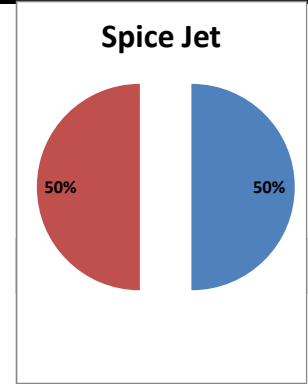

Airport Name :- DELHI INTERNATIONAL AIRPORT PVT LIMITED. - Jan'13(Period :- 2100-0259)

Airline	Total Departures	Flights ontime (STD +/- 15 Min)	Flights Delayed (STD +/- 15 Min)	% On time	% delayed	Airline					Airport		Weather		ATC	Miscellaneous
						Passenger & baggage handling (IATA CODES 11-18)	Aircraft & Ramp Handling (IATA CODES 31-39)	Technical, automated equipment failure(IATA CODES 41-48)	Operations , crew(IATA CODES 61-69)	Reactionary reasons (IATA CODES 91-97)	Airport Facilites (IATA CODES - 87,89)	Airport Security (IATA CODES 85)	Destination airport below minima (IATA CODES 72)	Departure aerodrome Below minima (IATA CODES 71)	ATFM(IATA CODES 81-84)	IATA CODE-99
AI	31	20	11	65%	35%	0	0	0	1	10	0	0	0	0	0	0
G8	31	18	13	58%	42%	0	0	0	2	11	0	0	0	0	0	0
6E	0	0	0	0%	0%	0	0	0	0	0	0	0	0	0	0	0
9W&S2	0	0	0	0%	0%	0	0	0	0	0	0	0	0	0	0	0
IT	0	0	0	0%	0%	0	0	0	0	0	0	0	0	0	0	0
SG	28	14	14	50%	50%	0	0	2	1	11	0	0	0	0	0	0
Total	90	52	38	58%	42%	0	0	2	4	32	0	0	0	0	0	0

Delayed percentage