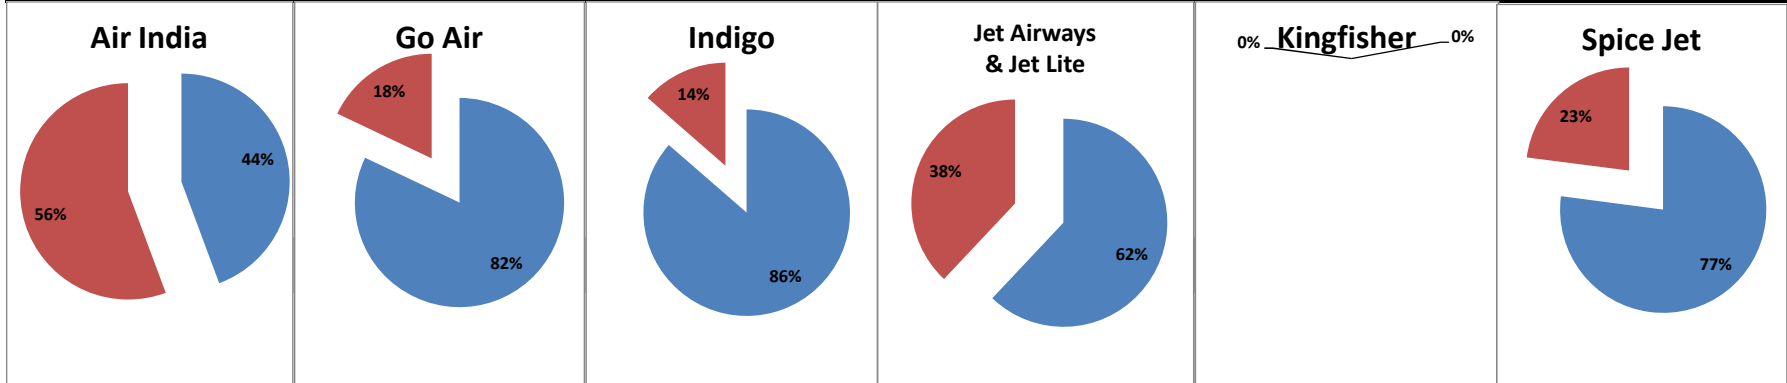

Airport Name :- DELHI INTERNATIONAL AIRPORT PVT LIMITED. - Jan'13(Period :- 1500-2059)

Airline	Total Departures	Flights ontime (STD +/- 15 Min)	Flights Delayed (STD +/- 15 Min)	% On time	% delayed	Airline					Airport		Weather		ATC	Miscellaneous
						Passenger & baggage handling (IATA CODES 11-18)	Aircraft & Ramp Handling (IATA CODES 31-39)	Technical, automated equipment failure(IATA CODES 41-48)	Operations , crew(IATA CODES 61-69)	Reactionary reasons (IATA CODES 91-97)	Airport Facilites (IATA CODES - 87,89)	Airport Security (IATA CODES 85)	Destination airport below minima (IATA CODES 72)	Departure aerodrome Below minima (IATA CODES 71)	ATFM(IATA CODES 81-84)	IATA CODE-99
AI	566	251	315	44%	56%	5	1	12	143	152	0	0	2	0	0	0
G8	223	183	40	82%	18%	0	0	0	8	31	1	0	0	0	0	0
6E	721	623	98	86%	14%	2	0	2	11	75	4	0	0	0	3	1
9W&S2	632	392	240	62%	38%	0	0	3	35	202	0	0	0	0	0	0
IT	0	0	0	0%	0%	0	0	0	0	0	0	0	0	0	0	0
SG	584	450	134	77%	23%	1	0	18	13	100	2	0	0	0	0	0
Total	2726	1899	827	70%	30%	8	1	35	210	560	7	0	2	0	3	1

On time percentage

Delayed percentage