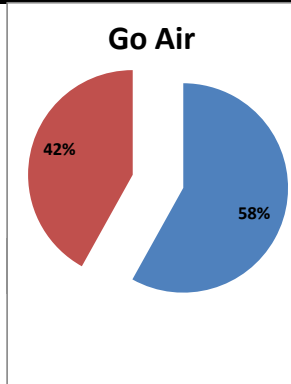

Airport Name :- DELHI INTERNATIONAL AIRPORT PVT LIMITED. - Jan'13(Period :- 2100-0259)

Airline	Total Departures	Flights ontime (STD +/- 15 Min)	Flights Delayed (STD +/- 15 Min)	% On time	% delayed	Airline					Airport		Weather		ATC	Miscellaneous
						Passenger & baggage handling (IATA CODES 11-18)	Aircraft & Ramp Handling (IATA CODES 31-39)	Technical, automated equipment failure(IATA CODES 41-48)	Operations , crew(IATA CODES 61-69)	Reactionary reasons (IATA CODES 91-97)	Airport Facilites (IATA CODES - 87,89)	Airport Security (IATA CODES 85)	Destination airport below minima (IATA CODES 72)	Departure aerodrome Below minima (IATA CODES 71)	ATFM(IATA CODES 81-84)	IATA CODE-99
AI	31	20	11	65%	35%	0	0	0	1	10	0	0	0	0	0	0
G8	31	18	13	58%	42%	0	0	0	2	11	0	0	0	0	0	0
6E	0	0	0	0%	0%	0	0	0	0	0	0	0	0	0	0	0
9W&S2	0	0	0	0%	0%	0	0	0	0	0	0	0	0	0	0	0
IT	0	0	0	0%	0%	0	0	0	0	0	0	0	0	0	0	0
SG	28	14	14	50%	50%	0	0	2	1	11	0	0	0	0	0	0
Total	90	52	38	58%	42%	0	0	2	4	32	0	0	0	0	0	0

On time percentage

Delayed percentage