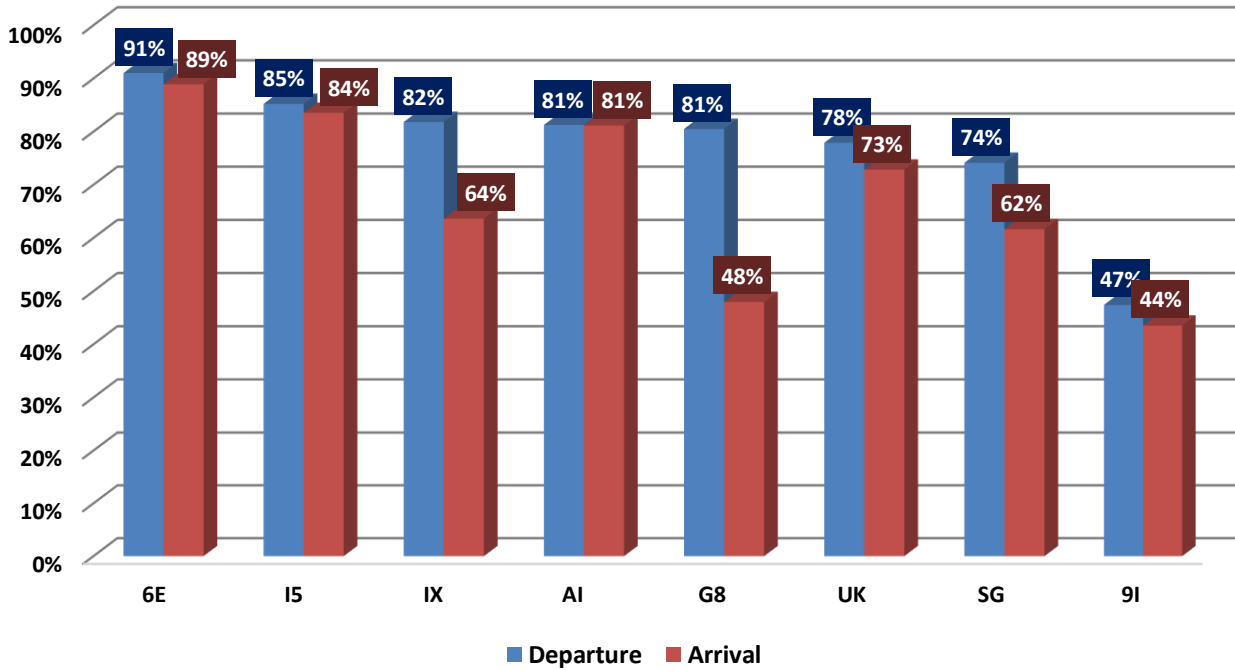

On time Performance

Delay reason

- Reactionary reasons
- Bad Weather at Delhi
- Air traffic flow management
- Airport Facilities
- Technical, automated equipment failure
- Passenger & baggage handling
- Operations, crew
- Others
- Aircraft & Ramp Handling
- Airport security
- Bad weather at Destination