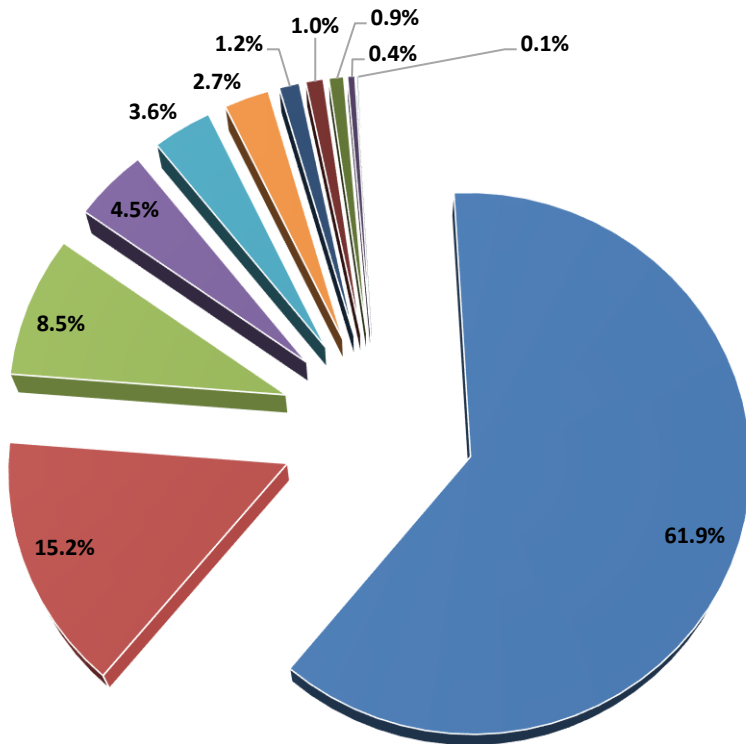

On time Performance

Delay reason

- Reactionary reasons
- Bad Weather at Delhi
- Air traffic flow management
- Airport Facilities
- Technical, automated equipment failure
- Passenger & baggage handling
- Operations, crew
- Others
- Aircraft & Ramp Handling
- Airport security
- Bad weather at Destination