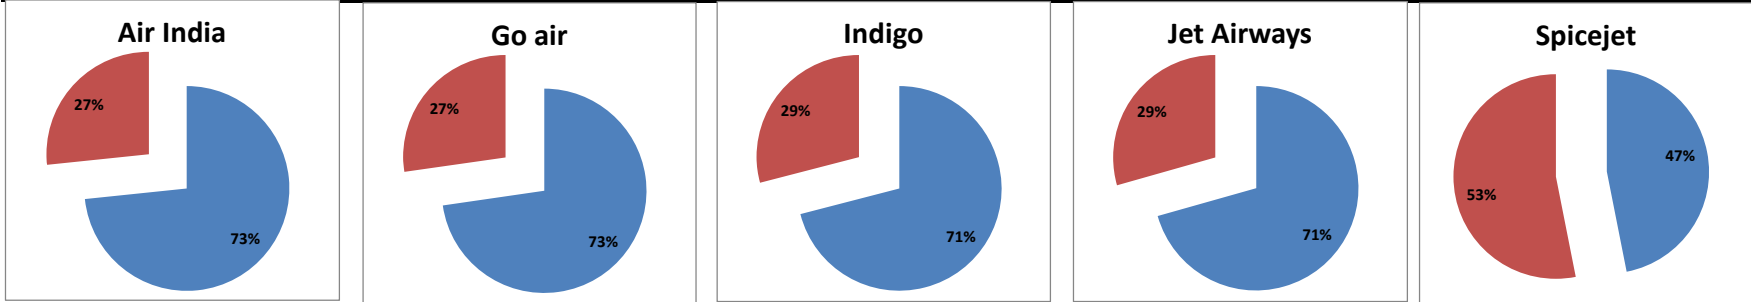

Delay percentage

Airport Name :- DELHI INTERNATIONAL AIRPORT PVT LIMITED. - Sep'14(Period :- 2100-0259) - {Departure}

Airline	Total Departures	Flights ontime (STD +/- 15 Min)	Flights Delayed (STD +/- 15 Min)	% On time	% delayed	Airline					Airport		Weather		ATC	Miscellaneous
						Passenger & baggage handling (IATA CODES 11-18)	Aircraft & Ramp Handling (IATA CODES 31-39)	Technical, automated equipment failure(IATA CODES 41-48)	Operations , crew(IATA CODES 61-69)	Reactionary reasons (IATA CODES 91-97)	Airport Facilites (IATA CODES - 87,89)	Airport Security (IATA CODES 85)	Destination airport below minima (IATA CODES 72)	Departure aerodrome Below minima (IATA CODES 71)	ATFM(IATA CODES 81-84)	IATA CODE-99
AI	30	22	8	73%	27%	0	0	0	0	8	0	0	0	0	0	0
G8	22	16	6	73%	27%	0	0	0	0	6	0	0	0	0	0	0
6E	31	22	9	71%	29%	0	0	0	0	9	0	0	0	0	0	0
9W&S2	34	24	10	71%	29%	0	0	0	1	9	0	0	0	0	0	0
SG	64	30	34	47%	53%	0	0	13	1	20	0	0	0	0	0	0
Total	181	114	67	63%	37%	0	0	13	2	52	0	0	0	0	0	0

On time percentage