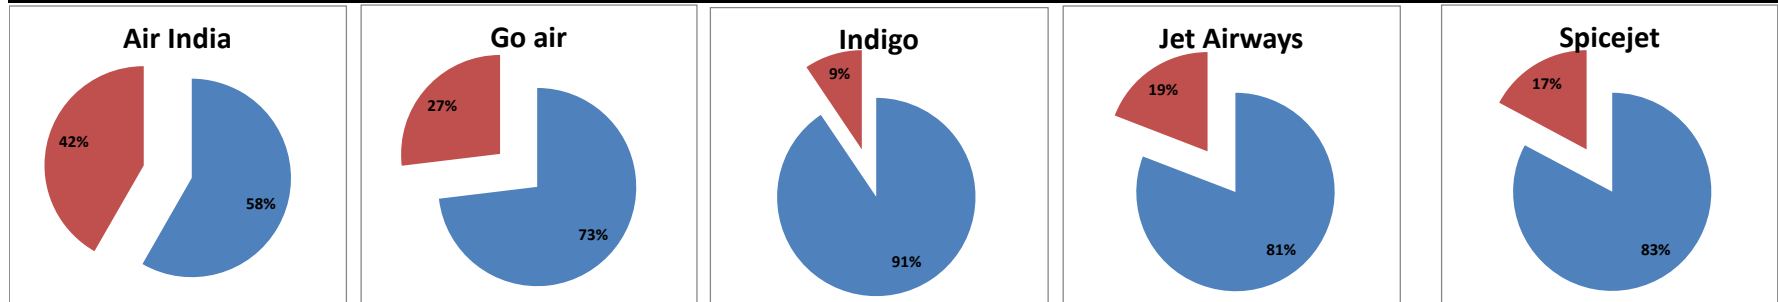

Airport Name :- DELHI INTERNATIONAL AIRPORT PVT LIMITED. - Sep'14(Period :- 0900-1459) - {Arrival}