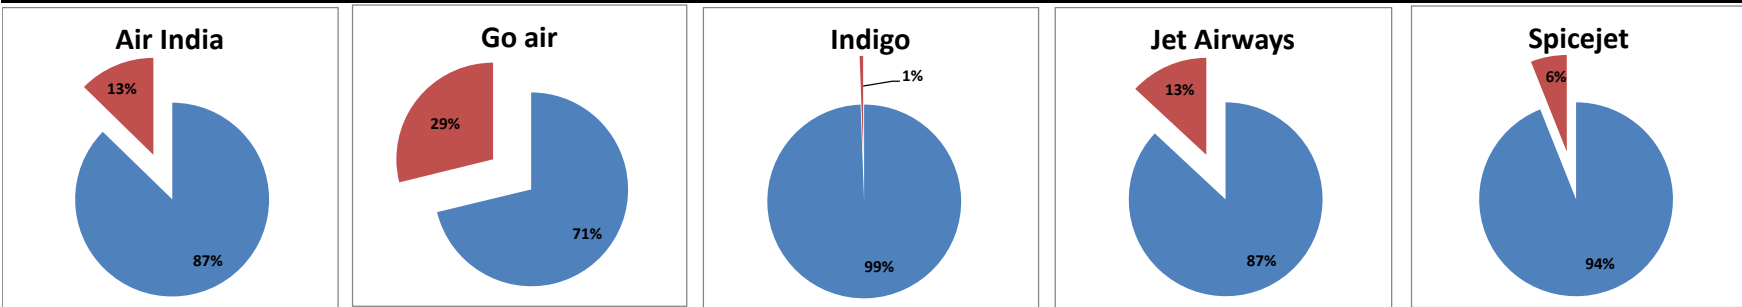

Airport Name :- DELHI INTERNATIONAL AIRPORT PVT LIMITED. - Sep'14(Period :- 0300-0859) - {Arrival}