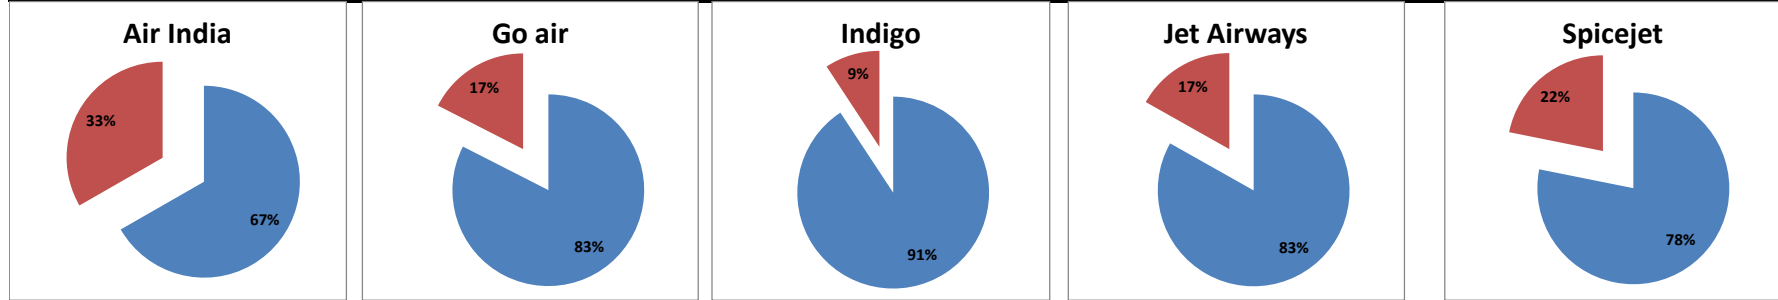

Airport Name :- DELHI INTERNATIONAL AIRPORT PVT LIMITED. - Sep'14(Period :- 0900-1459) - {Departure}

Airline	Total Departures	Flights ontime (STD +/- 15 Min)	Flights Delayed (STD +/- 15 Min)	% On time	% delayed	Airline					Airport		Weather		ATC	Miscellaneous
						Passenger & baggage handling (IATA CODES 11-18)	Aircraft & Ramp Handling (IATA CODES 31-39)	Technical, automated equipment failure(IATA CODES 41-48)	Operations , crew(IATA CODES 61-69)	Reactionary reasons (IATA CODES 91-97)	Airport Facilities (IATA CODES - 87,89)	Airport Security (IATA CODES 85)	Destination airport below minima (IATA CODES 72)	Departure aerodrome Below minima (IATA CODES 71)	ATFM(IATA CODES 81-84)	IATA CODE-99
AI	715	477	238	67%	33%	10	2	15	45	161	1	0	2	0	1	1
G8	286	236	50	83%	17%	0	0	1	1	44	1	0	1	2	0	0
6E	937	850	87	91%	9%	4	7	2	16	52	4	0	0	0	0	2
9W&S2	760	632	128	83%	17%	1	0	10	13	97	0	0	5	0	1	1
SG	504	394	110	78%	22%	0	0	36	3	69	0	0	1	0	1	0
Total	3202	2589	613	81%	19%	15	9	64	78	423	6	0	9	2	3	4