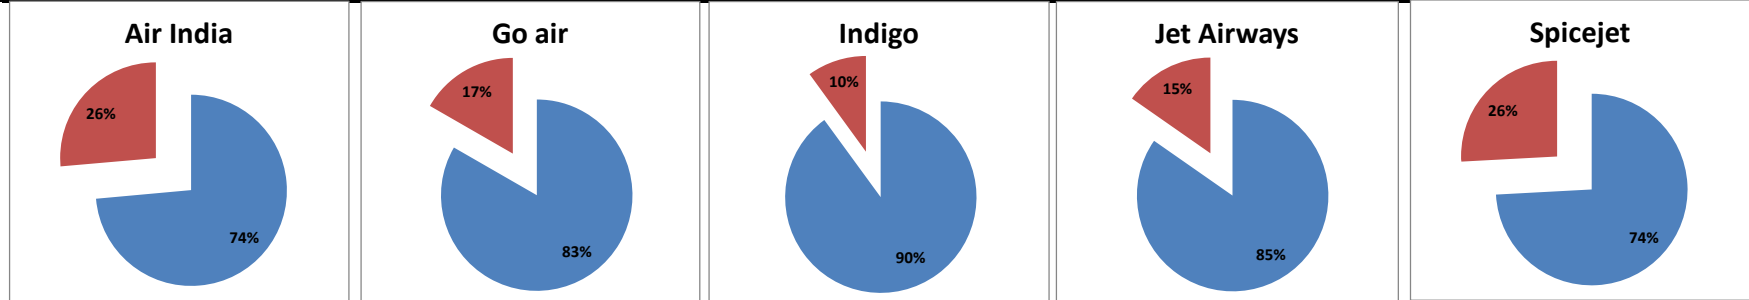

Airport Name :- DELHI INTERNATIONAL AIRPORT PVT LIMITED. - Sep'14{Departure}

Airline	Total Departures	Flights ontime (STD +/- 15 Min)	Flights Delayed (STD +/- 15 Min)	% On time	% delayed	Airline					Airport		Weather		ATC	Miscellaneous
						Passenger & baggage handling (IATA CODES 11-18)	Aircraft & Ramp Handling (IATA CODES 31-39)	Technical, automated equipment failure(IATA CODES 41-48)	Operations , crew(IATA CODES 61-69)	Reactionary reasons (IATA CODES 91-97)	Airport Facilities (IATA CODES - 87,89)	Airport Security (IATA CODES 85)	Destination airport below minima (IATA CODES 72)	Departure aerodrome Below minima (IATA CODES 71)	ATFM(IATA CODES 81-84)	IATA CODE-99
AI	1708	1257	451	74%	26%	13	4	33	66	315	2	0	15	0	1	2
G8	809	674	135	83%	17%	0	0	1	1	119	1	0	11	2	0	0
6E	2621	2358	263	90%	10%	6	7	6	30	196	6	0	2	4	0	6
9W&S2	1948	1650	298	85%	15%	2	0	24	36	226	0	0	8	0	1	1
SG	1524	1130	394	74%	26%	0	0	126	10	241	1	0	7	0	2	7
Total	8610	7069	1541	82%	18%	21	11	190	143	1097	10	0	43	6	4	16