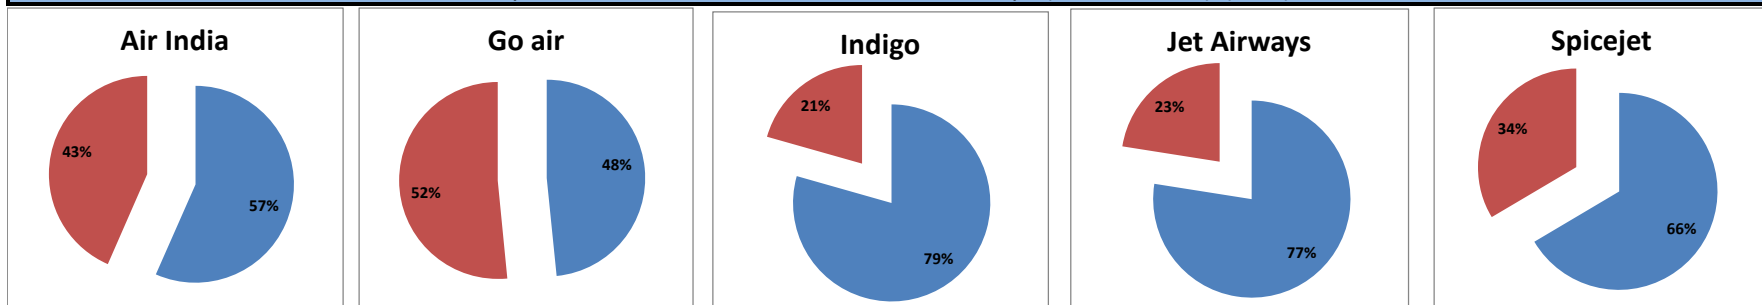

Airport Name :- DELHI INTERNATIONAL AIRPORT PVT LIMITED. - Sep'14(Period :- 1500-2059) - {Arrival}