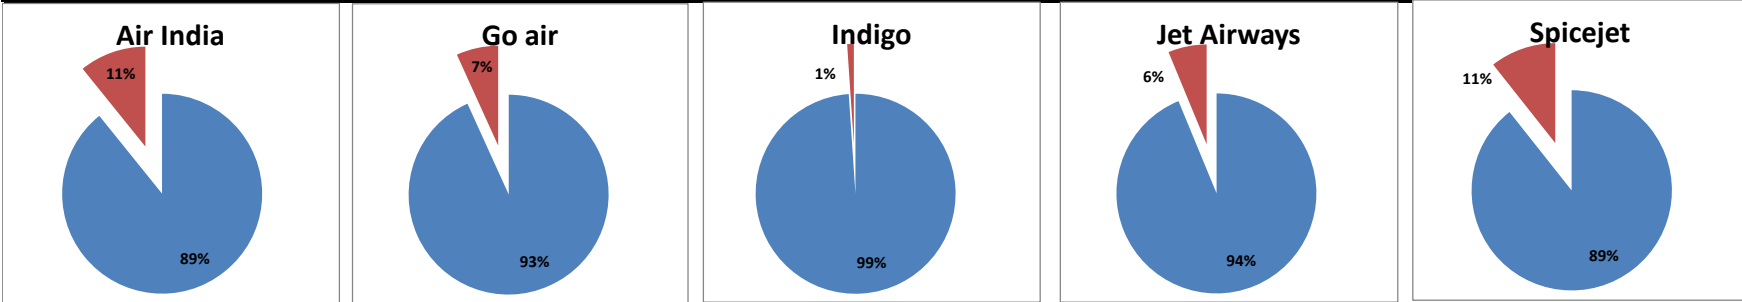

Airport Name :- DELHI INTERNATIONAL AIRPORT PVT LIMITED. - Sep'14(Period :- 0300-0859) - {Departure}

Airline	Total Departures	Flights ontime (STD +/- 15 Min)	Flights Delayed (STD +/- 15 Min)	% On time	% delayed	Airline					Airport		Weather		ATC	Miscellaneous
						Passenger & baggage handling (IATA CODES 11-18)	Aircraft & Ramp Handling (IATA CODES 31-39)	Technical, automated equipment failure(IATA CODES 41-48)	Operations , crew(IATA CODES 61-69)	Reactionary reasons (IATA CODES 91-97)	Airport Facilities (IATA CODES - 87,89)	Airport Security (IATA CODES 85)	Destination airport below minima (IATA CODES 72)	Departure aerodrome Below minima (IATA CODES 71)	ATFM(IATA CODES 81-84)	IATA CODE-99
AI	426	380	46	89%	11%	1	1	7	11	12	0	0	13	0	0	1
G8	266	248	18	93%	7%	0	0	0	0	8	0	0	10	0	0	0
6E	736	728	8	99%	1%	1	0	1	3	1	0	0	2	0	0	0
9W&S2	401	376	25	94%	6%	0	0	5	16	2	0	0	2	0	0	0
SG	385	344	41	89%	11%	0	0	17	1	8	1	0	6	0	1	7
Total	2214	2076	138	94%	6%	2	1	30	31	31	1	0	33	0	1	8