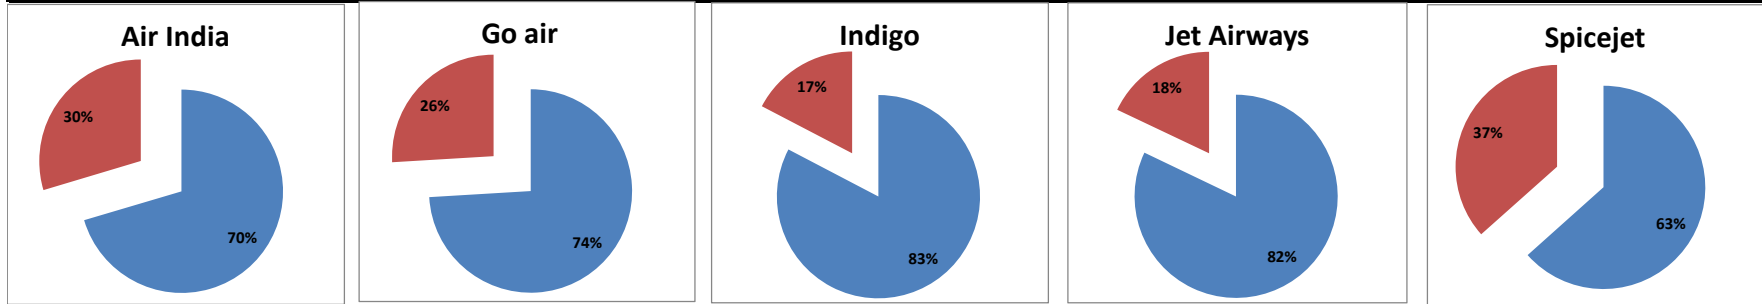

Delay percentage

Airport Name :- DELHI INTERNATIONAL AIRPORT PVT LIMITED. - Sep'14(Period :- 1500-2059) - {Departure}

Airline	Total Departures	Flights ontime (STD +/- 15 Min)	Flights Delayed (STD +/- 15 Min)	% On time	% delayed	Airline					Airport		Weather		ATC	Miscellaneous
						Passenger & baggage handling (IATA CODES 11-18)	Aircraft & Ramp Handling (IATA CODES 31-39)	Technical, automated equipment failure(IATA CODES 41-48)	Operations , crew(IATA CODES 61-69)	Reactionary reasons (IATA CODES 91-97)	Airport Facilites (IATA CODES - 87,89)	Airport Security (IATA CODES 85)	Destination airport below minima (IATA CODES 72)	Departure aerodrome Below minima (IATA CODES 71)	ATFM(IATA CODES 81-84)	IATA CODE-99
AI	537	378	159	70%	30%	2	1	11	10	134	1	0	0	0	0	0
G8	235	174	61	74%	26%	0	0	0	0	61	0	0	0	0	0	0
6E	917	758	159	83%	17%	1	0	3	11	134	2	0	0	4	0	4
9W&S2	753	618	135	82%	18%	1	0	9	6	118	0	0	1	0	0	0
SG	571	362	209	63%	37%	0	0	60	5	144	0	0	0	0	0	0
Total	3013	2290	723	76%	24%	4	1	83	32	591	3	0	1	4	0	4

On time percentage