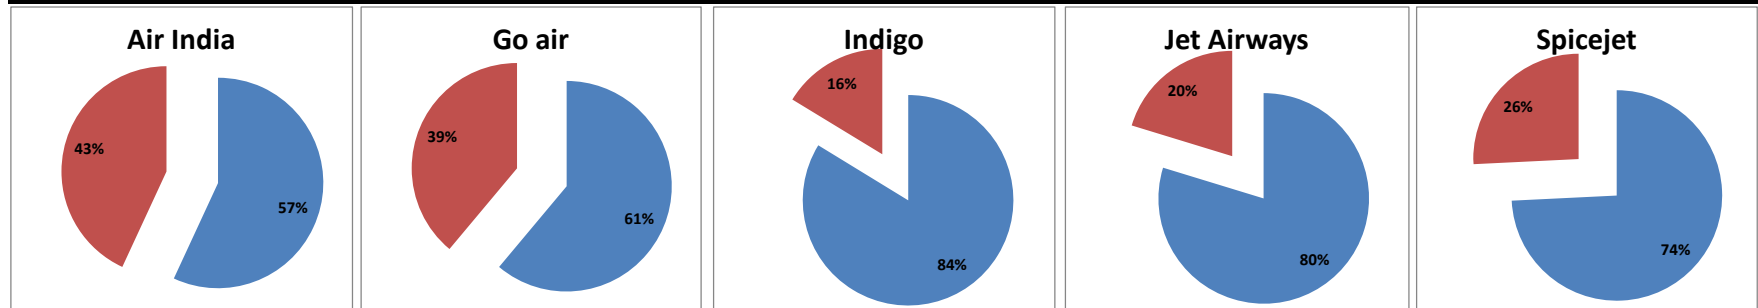

Airport Name :- DELHI INTERNATIONAL AIRPORT PVT LIMITED. - Sep'14{Arrival}