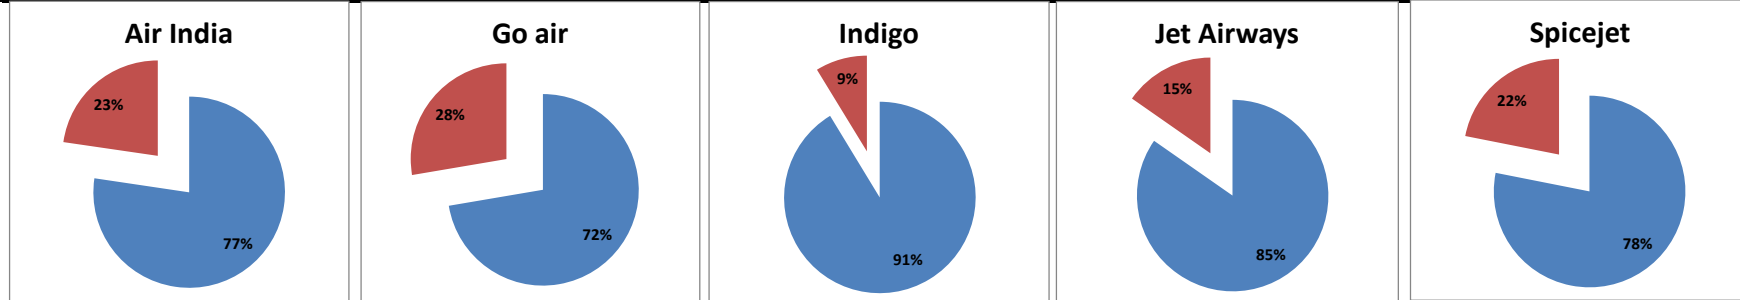

Airport Name :- DELHI INTERNATIONAL AIRPORT PVT LIMITED. - Jun'14{Departure}

Airline	Total Departures	Flights ontime (STD +/- 15 Min)	Flights Delayed (STD +/- 15 Min)	% On time	% delayed	Airline					Airport		Weather		ATC	Miscellaneous
						Passenger & baggage handling (IATA CODES 11-18)	Aircraft & Ramp Handling (IATA CODES 31-39)	Technical, automated equipment failure(IATA CODES 41-48)	Operations , crew(IATA CODES 61-69)	Reactionary reasons (IATA CODES 91-97)	Airport Facilities (IATA CODES - 87,89)	Airport Security (IATA CODES 85)	Destination airport below minima (IATA CODES 72)	Departure aerodrome Below minima (IATA CODES 71)	ATFM(IATA CODES 81-84)	IATA CODE-99
AI	1891	1462	429	77%	23%	28	7	38	52	279	2	3	4	1	4	11
G8	936	677	259	72%	28%	16	2	9	1	222	2	0	4	2	0	1
6E	2627	2398	229	91%	9%	24	3	8	21	151	7	0	2	2	0	11
9W&S2	2031	1720	311	85%	15%	3	1	19	7	274	3	0	3	0	0	1
SG	1676	1309	367	78%	22%	3	1	130	3	219	3	0	5	1	0	2
Total	9161	7566	1595	83%	17%	74	14	204	84	1145	17	3	18	6	4	26