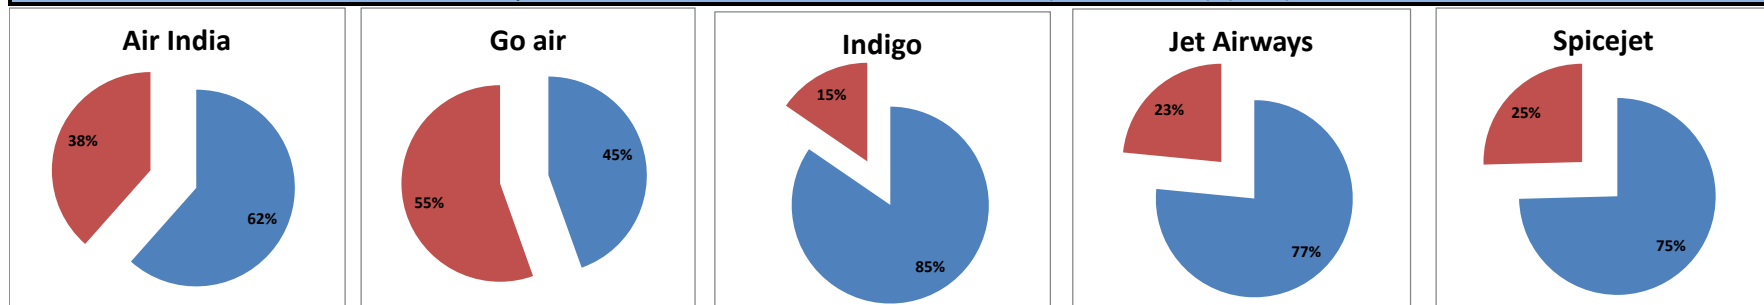

Airport Name :- DELHI INTERNATIONAL AIRPORT PVT LIMITED. - Jun'14(Period :- 1500-2059) - {Arrival}