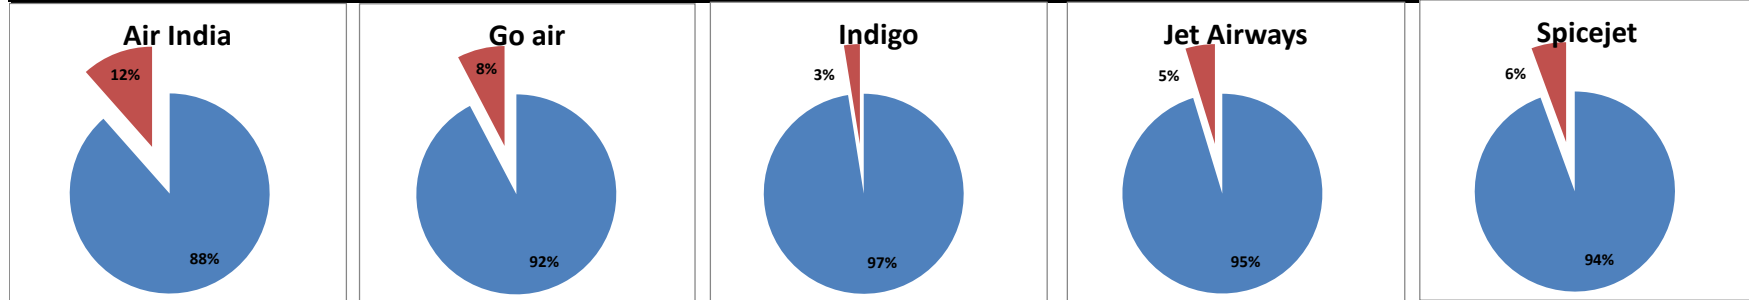

Delay percentage

Airport Name :- DELHI INTERNATIONAL AIRPORT PVT LIMITED. - Jun'14(Period :- 0300-0859) - {Departure}

Airline	Total Departures	Flights ontime (STD +/- 15 Min)	Flights Delayed (STD +/- 15 Min)	% On time	% delayed	Airline					Airport		Weather		ATC	Miscellaneous
						Passenger & baggage handling (IATA CODES 11-18)	Aircraft & Ramp Handling (IATA CODES 31-39)	Technical, automated equipment failure(IATA CODES 41-48)	Operations , crew(IATA CODES 61-69)	Reactionary reasons (IATA CODES 91-97)	Airport Facilites (IATA CODES - 87,89)	Airport Security (IATA CODES 85)	Destination airport below minima (IATA CODES 72)	Departure aerodrome Below minima (IATA CODES 71)	ATFM(IATA CODES 81-84)	IATA CODE-99
AI	494	437	57	88%	12%	12	2	10	16	6	0	2	2	1	0	6
G8	340	314	26	92%	8%	11	0	4	0	7	0	0	3	0	0	1
6E	712	694	18	97%	3%	7	2	1	0	1	1	0	0	0	0	6
9W&S2	401	382	19	95%	5%	0	0	4	2	11	0	0	1	0	0	1
SG	428	404	24	94%	6%	0	0	17	2	3	1	0	1	0	0	0
Total	2375	2231	144	94%	6%	30	4	36	20	28	2	2	7	1	0	14

On time percentage