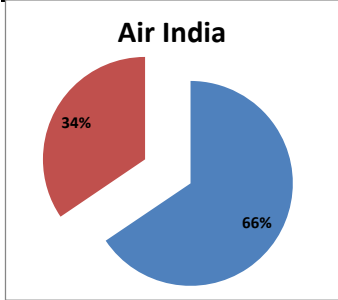

Airport Name :- DELHI INTERNATIONAL AIRPORT PVT LIMITED. - Jun'14(Period :- 2100-0259) - {Departure}

Airline	Total Departures	Flights ontime (STD +/- 15 Min)	Flights Delayed (STD +/- 15 Min)	% On time	% delayed	Airline					Airport		Weather		ATC	Miscellaneous
						Passenger & baggage handling (IATA CODES 11-18)	Aircraft & Ramp Handling (IATA CODES 31-39)	Technical, automated equipment failure(IATA CODES 41-48)	Operations , crew(IATA CODES 61-69)	Reactionary reasons (IATA CODES 91-97)	Airport Facilites (IATA CODES - 87,89)	Airport Security (IATA CODES 85)	Destination airport below minima (IATA CODES 72)	Departure aerodrome Below minima (IATA CODES 71)	ATFM(IATA CODES 81-84)	IATA CODE-99
AI	29	19	10	66%	34%	0	0	0	0	10	0	0	0	0	0	0
G8	22	13	9	59%	41%	0	0	1	1	7	0	0	0	0	0	0
6E	60	37	23	62%	38%	0	0	0	1	21	1	0	0	0	0	0
9W&S2	55	45	10	82%	18%	0	0	0	0	10	0	0	0	0	0	0
SG	0	0	0	0%	0%	0	0	0	0	0	0	0	0	0	0	0
Total	166	114	52	69%	31%	0	0	1	2	48	1	0	0	0	0	0