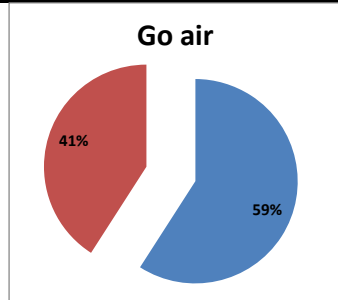

Airport Name :- DELHI INTERNATIONAL AIRPORT PVT LIMITED. - Jun'14(Period :- 2100-0259) - {Departure}

Airline	Total Departures	Flights ontime (STD +/- 15 Min)	Flights Delayed (STD +/- 15 Min)	% On time	% delayed	Airline					Airport		Weather		ATC	Miscellaneous
						Passenger & baggage handling (IATA CODES 11-18)	Aircraft & Ramp Handling (IATA CODES 31-39)	Technical, automated equipment failure(IATA CODES 41-48)	Operations , crew(IATA CODES 61-69)	Reactionary reasons (IATA CODES 91-97)	Airport Facilites (IATA CODES - 87,89)	Airport Security (IATA CODES 85)	Destination airport below minima (IATA CODES 72)	Departure aerodrome Below minima (IATA CODES 71)	ATFM(IATA CODES 81-84)	IATA CODE-99
AI	29	19	10	66%	34%	0	0	0	0	10	0	0	0	0	0	0
G8	22	13	9	59%	41%	0	0	1	1	7	0	0	0	0	0	0
6E	60	37	23	62%	38%	0	0	0	1	21	1	0	0	0	0	0
9W&S2	55	45	10	82%	18%	0	0	0	0	10	0	0	0	0	0	0
SG	0	0	0	0%	0%	0	0	0	0	0	0	0	0	0	0	0
Total	166	114	52	69%	31%	0	0	1	2	48	1	0	0	0	0	0