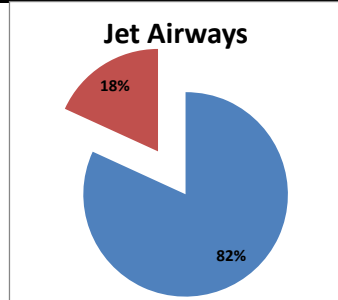

Airline	Total Departures	Flights ontime (STD +/- 15 Min)	Flights Delayed (STD +/- 15 Min)	% On time	% delayed	Airline					Airport		Weather		ATC	Miscellaneous
						Passenger & baggage handling (IATA CODES 11-18)	Aircraft & Ramp Handling (IATA CODES 31-39)	Technical, automated equipment failure(IATA CODES 41-48)	Operations , crew(IATA CODES 61-69)	Reactionary reasons (IATA CODES 91-97)	Airport Facilities (IATA CODES - 87,89)	Airport Security (IATA CODES 85)	Destination airport below minima (IATA CODES 72)	Departure aerodrome Below minima (IATA CODES 71)	ATFM(IATA CODES 81-84)	IATA CODE-99
AI	567	416	151	73%	27%	4	2	11	14	118	0	0	0	0	1	1
G8	271	156	115	58%	42%	2	1	1	0	109	0	0	0	2	0	0
6E	900	778	122	86%	14%	8	1	4	16	82	3	0	2	2	0	4
9W&S2	768	588	180	77%	23%	1	1	9	2	165	1	0	1	0	0	0
SG	635	422	213	66%	34%	2	1	60	0	147	1	0	1	1	0	0
Total	3141	2360	781	75%	25%	17	6	85	32	621	5	0	4	5	1	5

On time percentage

Delay percentage

Airport Name :- DELHI INTERNATIONAL AIRPORT PVT LIMITED. - Jun'14(Period :- 1500-2059) - {Arrival}

Airport Name :- DELHI INTERNATIONAL AIRPORT PVT LIMITED. - Jun'14(Period :- 2100-0259) - {Departure}

Airline	Total Departures	Flights ontime (STD +/- 15 Min)	Flights Delayed (STD +/- 15 Min)	% On time	% delayed	Airline					Airport		Weather		ATC	Miscellaneous
						Passenger & baggage handling (IATA CODES 11-18)	Aircraft & Ramp Handling (IATA CODES 31-39)	Technical, automated equipment failure(IATA CODES 41-48)	Operations , crew(IATA CODES 61-69)	Reactionary reasons (IATA CODES 91-97)	Airport Facilites (IATA CODES - 87,89)	Airport Security (IATA CODES 85)	Destination airport below minima (IATA CODES 72)	Departure aerodrome Below minima (IATA CODES 71)	ATFM(IATA CODES 81-84)	IATA CODE-99
AI	29	19	10	66%	34%	0	0	0	0	10	0	0	0	0	0	0
G8	22	13	9	59%	41%	0	0	1	1	7	0	0	0	0	0	0
6E	60	37	23	62%	38%	0	0	0	1	21	1	0	0	0	0	0
9W&S2	55	45	10	82%	18%	0	0	0	0	10	0	0	0	0	0	0
SG	0	0	0	0%	0%	0	0	0	0	0	0	0	0	0	0	0
Total	166	114	52	69%	31%	0	0	1	2	48	1	0	0	0	0	0