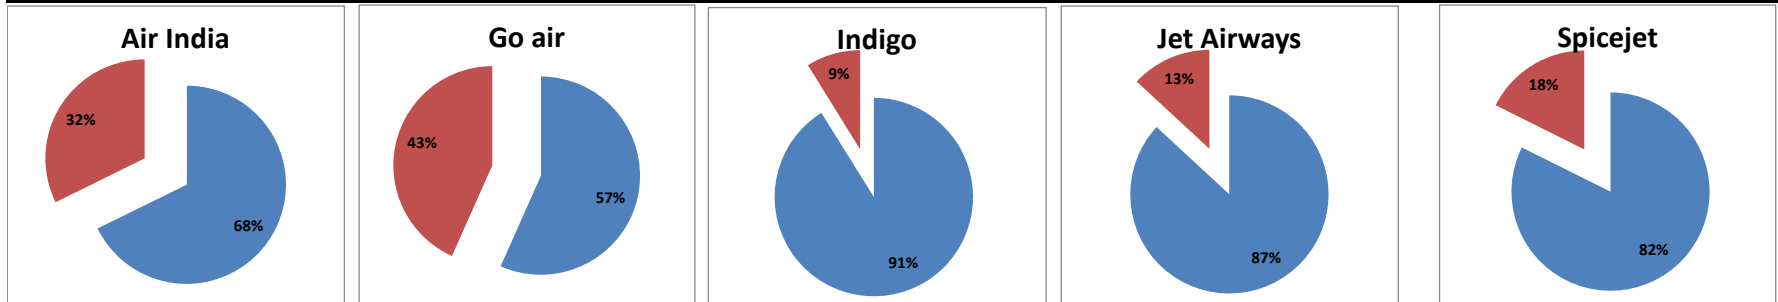

Airport Name :- DELHI INTERNATIONAL AIRPORT PVT LIMITED. - Jun'14(Period :- 0900-1459) - {Arrival}