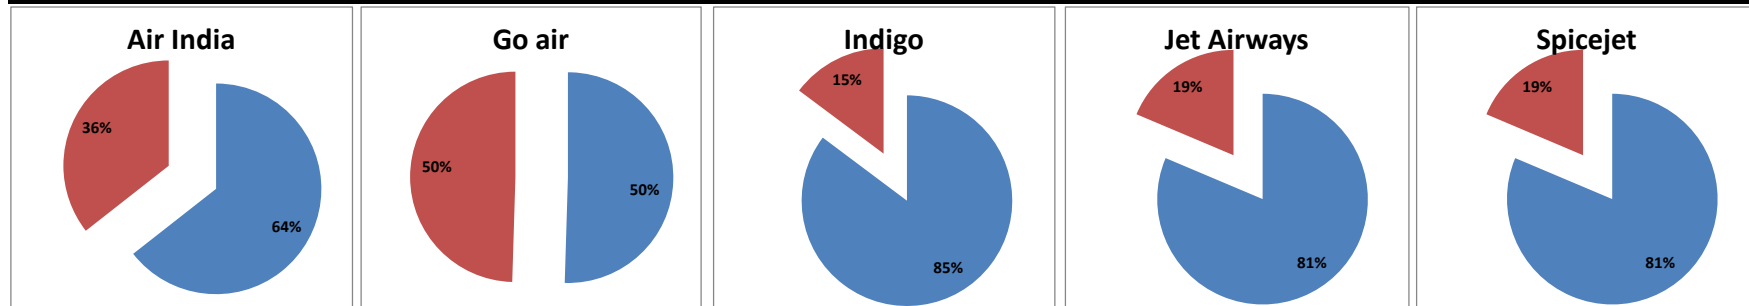

Airport Name :- DELHI INTERNATIONAL AIRPORT PVT LIMITED. - Jun'14{Arrival}