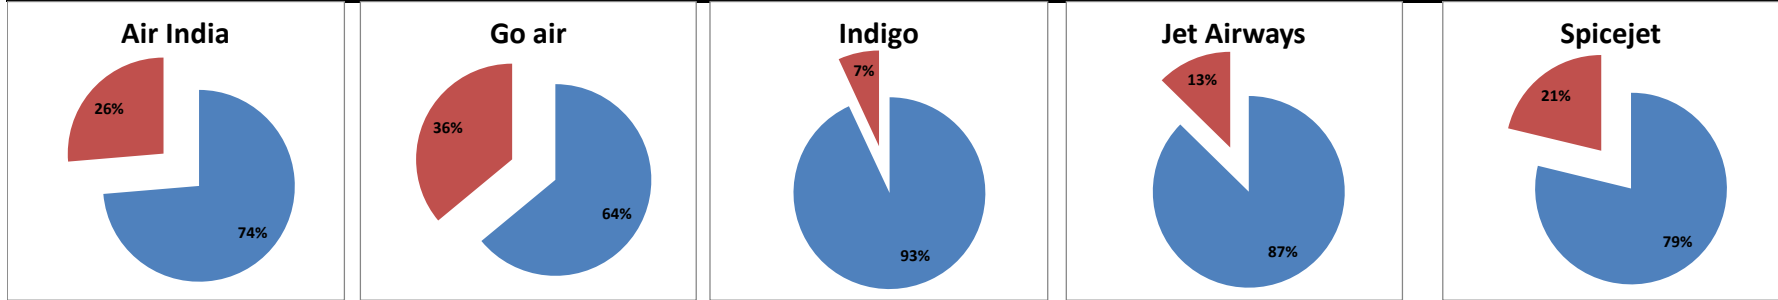

Delay percentage

Airport Name :- DELHI INTERNATIONAL AIRPORT PVT LIMITED. - Jun'14(Period :- 0900-1459) - {Departure}

Airline	Total Departures	Flights ontime (STD +/- 15 Min)	Flights Delayed (STD +/- 15 Min)	% On time	% delayed	Airline					Airport		Weather		ATC	Miscellaneous
						Passenger & baggage handling (IATA CODES 11-18)	Aircraft & Ramp Handling (IATA CODES 31-39)	Technical, automated equipment failure(IATA CODES 41-48)	Operations , crew(IATA CODES 61-69)	Reactionary reasons (IATA CODES 91-97)	Airport Facilites (IATA CODES - 87,89)	Airport Security (IATA CODES 85)	Destination airport below minima (IATA CODES 72)	Departure aerodrome Below minima (IATA CODES 71)	ATFM(IATA CODES 81-84)	IATA CODE-99
AI	801	590	211	74%	26%	12	3	17	22	145	2	1	2	0	3	4
G8	303	194	109	64%	36%	3	1	3	0	99	2	0	1	0	0	0
6E	955	889	66	93%	7%	9	0	3	4	47	2	0	0	0	0	1
9W&S2	807	705	102	87%	13%	2	0	6	3	88	2	0	1	0	0	0
SG	613	483	130	79%	21%	1	0	53	1	69	1	0	3	0	0	2
Total	3479	2861	618	82%	18%	27	4	82	30	448	9	1	7	0	3	7

On time percentage