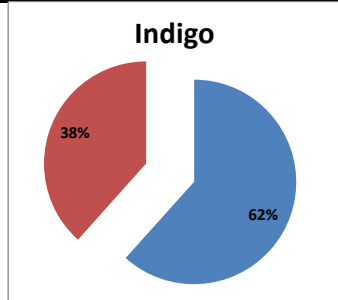

Airport Name :- DELHI INTERNATIONAL AIRPORT PVT LIMITED. - Jun'14(Period :- 2100-0259) - {Departure}

Airline	Total Departures	Flights ontime (STD +/- 15 Min)	Flights Delayed (STD +/- 15 Min)	% On time	% delayed	Airline					Airport		Weather		ATC	Miscellaneous
						Passenger & baggage handling (IATA CODES 11-18)	Aircraft & Ramp Handling (IATA CODES 31-39)	Technical, automated equipment failure(IATA CODES 41-48)	Operations , crew(IATA CODES 61-69)	Reactionary reasons (IATA CODES 91-97)	Airport Facilites (IATA CODES - 87,89)	Airport Security (IATA CODES 85)	Destination airport below minima (IATA CODES 72)	Departure aerodrome Below minima (IATA CODES 71)	ATFM(IATA CODES 81-84)	IATA CODE-99
AI	29	19	10	66%	34%	0	0	0	0	10	0	0	0	0	0	0
G8	22	13	9	59%	41%	0	0	1	1	7	0	0	0	0	0	0
6E	60	37	23	62%	38%	0	0	0	1	21	1	0	0	0	0	0
9W&S2	55	45	10	82%	18%	0	0	0	0	10	0	0	0	0	0	0
SG	0	0	0	0%	0%	0	0	0	0	0	0	0	0	0	0	0
Total	166	114	52	69%	31%	0	0	1	2	48	1	0	0	0	0	0