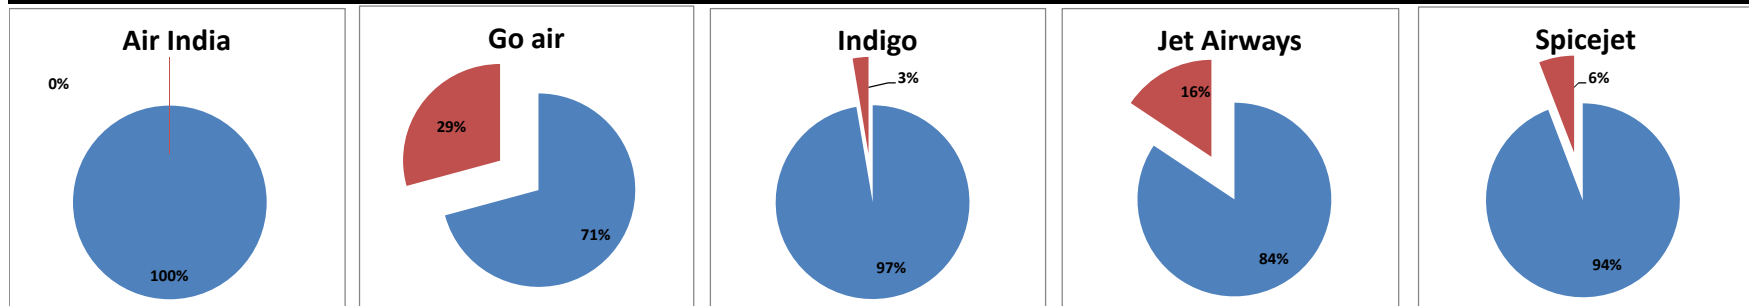

Airport Name :- DELHI INTERNATIONAL AIRPORT PVT LIMITED. - Jun'14(Period :- 0300-0859) - {Arrival}