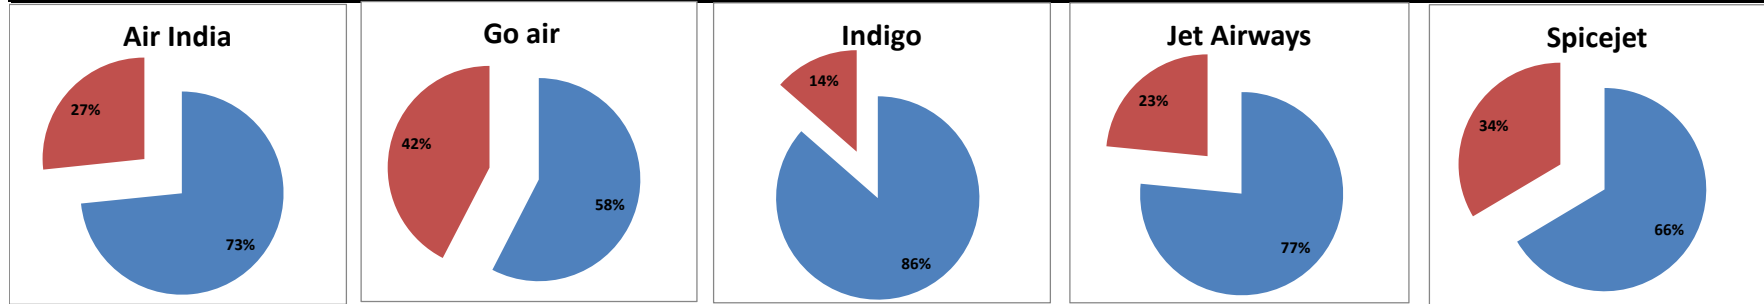

Delay percentage

Airport Name :- DELHI INTERNATIONAL AIRPORT PVT LIMITED. - Jun'14(Period :- 1500-2059) - {Departure}

Airline	Total Departures	Flights ontime (STD +/- 15 Min)	Flights Delayed (STD +/- 15 Min)	% On time	% delayed	Airline					Airport		Weather		ATC	Miscellaneous
						Passenger & baggage handling (IATA CODES 11-18)	Aircraft & Ramp Handling (IATA CODES 31-39)	Technical, automated equipment failure(IATA CODES 41-48)	Operations , crew(IATA CODES 61-69)	Reactionary reasons (IATA CODES 91-97)	Airport Facilities (IATA CODES - 87,89)	Airport Security (IATA CODES 85)	Destination airport below minima (IATA CODES 72)	Departure aerodrome Below minima (IATA CODES 71)	ATFM(IATA CODES 81-84)	IATA CODE-99
AI	567	416	151	73%	27%	4	2	11	14	118	0	0	0	0	1	1
G8	271	156	115	58%	42%	2	1	1	0	109	0	0	0	2	0	0
6E	900	778	122	86%	14%	8	1	4	16	82	3	0	2	2	0	4
9W&S2	768	588	180	77%	23%	1	1	9	2	165	1	0	1	0	0	0
SG	635	422	213	66%	34%	2	1	60	0	147	1	0	1	1	0	0
Total	3141	2360	781	75%	25%	17	6	85	32	621	5	0	4	5	1	5

On time percentage