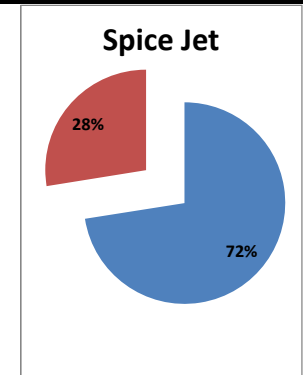

Airport Name :- DELHI INTERNATIONAL AIRPORT PVT LIMITED. - Feb'14(Period :- 1500-2059)

Airline	Total Departures	Flights ontime (STD +/- 15 Min)	Flights Delayed (STD +/- 15 Min)	% On time	% delayed	Airline					Airport		Weather		ATC	Miscellaneous
						Passenger & baggage handling (IATA CODES 11-18)	Aircraft & Ramp Handling (IATA CODES 31-39)	Technical, automated equipment failure(IATA CODES 41-48)	Operations , crew(IATA CODES 61-69)	Reactionary reasons (IATA CODES 91-97)	Airport Facilites (IATA CODES - 87,89)	Airport Security (IATA CODES 85)	Destination airport below minima (IATA CODES 72)	Departure aerodrome Below minima (IATA CODES 71)	ATFM(IATA CODES 81-84)	IATA CODE-99
AI	492	343	149	70%	30%	3	0	11	22	113	0	0	0	0	0	0
G8	221	180	41	81%	19%	0	0	0	8	33	0	0	0	0	0	0
6E	764	591	173	77%	23%	2	0	0	31	137	0	0	0	2	0	1
9W&S2	604	387	217	64%	36%	4	0	7	38	168	0	0	0	0	0	0
SG	520	377	143	73%	28%	0	0	5	40	98	0	0	0	0	0	0
Total	2601	1878	723	72%	28%	9	0	23	139	549	0	0	0	2	0	1

On time percentage

Delayed percentage