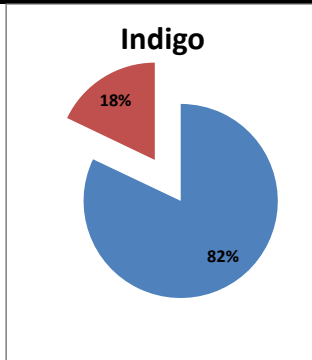

Airport Name :- DELHI INTERNATIONAL AIRPORT PVT LIMITED. - Feb'14

Airline	Total Departures	Flights ontime (STD +/- 15 Min)	Flights Delayed (STD +/- 15 Min)	% On time	% delayed	Airline					Airport		Weather		ATC	Miscellaneous
						Passenger & baggage handling (IATA CODES 11-18)	Aircraft & Ramp Handling (IATA CODES 31-39)	Technical, automated equipment failure(IATA CODES 41-48)	Operations , crew(IATA CODES 61-69)	Reactionary reasons (IATA CODES 91-97)	Airport Facilites (IATA CODES - 87,89)	Airport Security (IATA CODES 85)	Destination airport below minima (IATA CODES 72)	Departure aerodrome Below minima (IATA CODES 71)	ATFM(IATA CODES 81-84)	IATA CODE-99
AI	1701	1217	484	72%	28%	21	4	41	83	273	0	0	33	26	1	2
G8	702	594	108	85%	15%	1	0	1	20	70	0	0	2	14	0	0
6E	2103	1726	377	82%	18%	9	0	8	81	193	0	0	34	42	0	10
9W&S2	1823	1396	427	77%	23%	8	0	11	85	283	0	0	18	21	1	0
SG	1529	1195	334	78%	22%	1	0	14	97	165	0	0	33	21	2	1
Total	7858	6128	1730	78%	22%	40	4	75	366	984	0	0	120	124	4	13

On time percentage

Delayed percentage

Airport Name :- DELHI INTERNATIONAL AIRPORT PVT LIMITED. - Feb'14(Period :- 0300-0859)

Airline	Total Departures	Flights ontime (STD +/- 15 Min)	Flights Delayed (STD +/- 15 Min)	% On time	% delayed	Airline					Airport		Weather		ATC	Miscellaneous
						Passenger & baggage handling (IATA CODES 11-18)	Aircraft & Ramp Handling (IATA CODES 31-39)	Technical, automated equipment failure(IATA CODES 41-48)	Operations , crew(IATA CODES 61-69)	Reactionary reasons (IATA CODES 91-97)	Airport Facilites (IATA CODES - 87,89)	Airport Security (IATA CODES 85)	Destination airport below minima (IATA CODES 72)	Departure aerodrome Below minima (IATA CODES 71)	ATFM(IATA CODES 81-84)	IATA CODE-99
AI	421	349	72	83%	17%	8	0	7	20	2	0	0	17	16	1	1
G8	222	208	14	94%	6%	0	0	1	1	0	0	0	0	12	0	0
6E	588	513	75	87%	13%	1	0	4	15	0	0	0	27	28	0	0
9W&S2	327	302	25	92%	8%	1	0	1	6	4	0	0	4	9	0	0
SG	494	447	47	90%	10%	0	0	4	3	4	0	0	21	15	0	0
Total	2052	1819	233	89%	11%	10	0	17	45	10	0	0	69	80	1	1