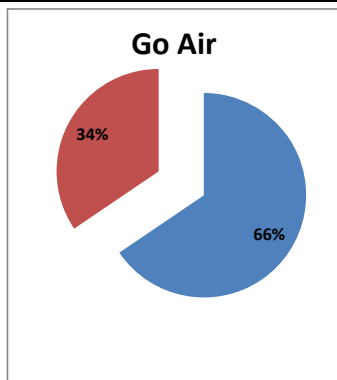

Airport Name :- DELHI INTERNATIONAL AIRPORT PVT LIMITED. - Feb'14(Period :- 2100-0259)

Airline	Total Departures	Flights ontime (STD +/- 15 Min)	Flights Delayed (STD +/- 15 Min)	% On time	% delayed	Airline					Airport		Weather		ATC	Miscellaneous
						Passenger & baggage handling (IATA CODES 11-18)	Aircraft & Ramp Handling (IATA CODES 31-39)	Technical, automated equipment failure(IATA CODES 41-48)	Operations , crew(IATA CODES 61-69)	Reactionary reasons (IATA CODES 91-97)	Airport Facilites (IATA CODES - 87,89)	Airport Security (IATA CODES 85)	Destination airport below minima (IATA CODES 72)	Departure aerodrome Below minima (IATA CODES 71)	ATFM(IATA CODES 81-84)	IATA CODE-99
AI	32	24	8	75%	25%	0	0	1	2	5	0	0	0	0	0	0
G8	29	19	10	66%	34%	0	0	0	3	7	0	0	0	0	0	0
6E	1	1	0	100%	0%	0	0	0	0	0	0	0	0	0	0	0
9W&S2	76	62	14	82%	18%	0	0	0	5	7	0	0	2	0	0	0
SG	1	1	0	100%	0%	0	0	0	0	0	0	0	0	0	0	0
Total	139	107	32	77%	23%	0	0	1	10	19	0	0	2	0	0	0

On time percentage

Delayed percentage