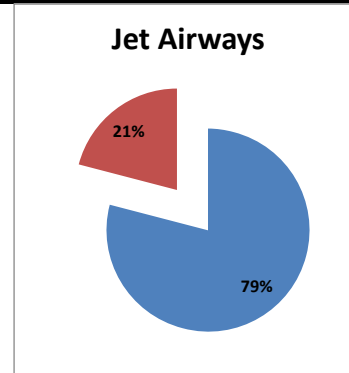

Airport Name :- DELHI INTERNATIONAL AIRPORT PVT LIMITED. - Feb'14(Period :- 0900-1459)

Airline	Total Departures	Flights ontime (STD +/- 15 Min)	Flights Delayed (STD +/- 15 Min)	% On time	% delayed	Airline					Airport		Weather		ATC	Miscellaneous
						Passenger & baggage handling (IATA CODES 11-18)	Aircraft & Ramp Handling (IATA CODES 31-39)	Technical, automated equipment failure(IATA CODES 41-48)	Operations , crew(IATA CODES 61-69)	Reactionary reasons (IATA CODES 91-97)	Airport Facilites (IATA CODES - 87,89)	Airport Security (IATA CODES 85)	Destination airport below minima (IATA CODES 72)	Departure aerodrome Below minima (IATA CODES 71)	ATFM(IATA CODES 81-84)	IATA CODE-99
AI	756	501	255	66%	34%	10	4	22	39	153	0	0	16	10	0	1
G8	230	187	43	81%	19%	1	0	0	8	30	0	0	2	2	0	0
6E	750	621	129	83%	17%	6	0	4	35	56	0	0	7	12	0	9
9W&S2	816	645	171	79%	21%	3	0	3	36	104	0	0	12	12	1	0
SG	514	370	144	72%	28%	1	0	5	54	63	0	0	12	6	2	1
Total	3066	2324	742	76%	24%	21	4	34	172	406	0	0	49	42	3	11

On time percentage

Delayed percentage