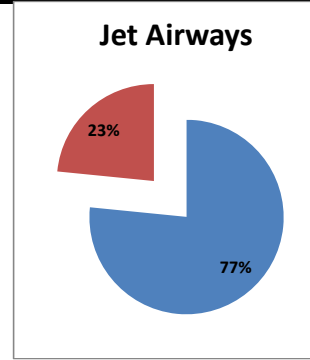

Airport Name :- DELHI INTERNATIONAL AIRPORT PVT LIMITED. - Feb'14

Airline	Total Departures	Flights ontime (STD +/- 15 Min)	Flights Delayed (STD +/- 15 Min)	% On time	% delayed	Airline					Airport		Weather		ATC	Miscellaneous
						Passenger & baggage handling (IATA CODES 11-18)	Aircraft & Ramp Handling (IATA CODES 31-39)	Technical, automated equipment failure(IATA CODES 41-48)	Operations , crew(IATA CODES 61-69)	Reactionary reasons (IATA CODES 91-97)	Airport Facilites (IATA CODES - 87,89)	Airport Security (IATA CODES 85)	Destination airport below minima (IATA CODES 72)	Departure aerodrome Below minima (IATA CODES 71)	ATFM(IATA CODES 81-84)	IATA CODE-99
AI	1701	1217	484	72%	28%	21	4	41	83	273	0	0	33	26	1	2
G8	702	594	108	85%	15%	1	0	1	20	70	0	0	2	14	0	0
6E	2103	1726	377	82%	18%	9	0	8	81	193	0	0	34	42	0	10
9W&S2	1823	1396	427	77%	23%	8	0	11	85	283	0	0	18	21	1	0
SG	1529	1195	334	78%	22%	1	0	14	97	165	0	0	33	21	2	1
Total	7858	6128	1730	78%	22%	40	4	75	366	984	0	0	120	124	4	13

On time percentage

Delayed percentage

Airport Name :- DELHI INTERNATIONAL AIRPORT PVT LIMITED. - Feb'14(Period :- 0300-0859)

Airline	Total Departures	Flights ontime (STD +/- 15 Min)	Flights Delayed (STD +/- 15 Min)	% On time	% delayed	Airline					Airport		Weather		ATC	Miscellaneous
						Passenger & baggage handling (IATA CODES 11-18)	Aircraft & Ramp Handling (IATA CODES 31-39)	Technical, automated equipment failure(IATA CODES 41-48)	Operations , crew(IATA CODES 61-69)	Reactionary reasons (IATA CODES 91-97)	Airport Facilites (IATA CODES - 87,89)	Airport Security (IATA CODES 85)	Destination airport below minima (IATA CODES 72)	Departure aerodrome Below minima (IATA CODES 71)	ATFM(IATA CODES 81-84)	IATA CODE-99
AI	421	349	72	83%	17%	8	0	7	20	2	0	0	17	16	1	1
G8	222	208	14	94%	6%	0	0	1	1	0	0	0	0	12	0	0
6E	588	513	75	87%	13%	1	0	4	15	0	0	0	27	28	0	0
9W&S2	327	302	25	92%	8%	1	0	1	6	4	0	0	4	9	0	0
SG	494	447	47	90%	10%	0	0	4	3	4	0	0	21	15	0	0
Total	2052	1819	233	89%	11%	10	0	17	45	10	0	0	69	80	1	1