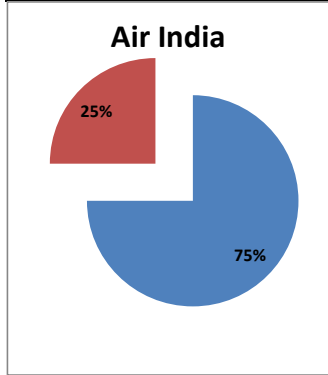

Airport Name :- DELHI INTERNATIONAL AIRPORT PVT LIMITED. - Feb'14(Period :- 2100-0259)

Airline	Total Departures	Flights ontime (STD +/- 15 Min)	Flights Delayed (STD +/- 15 Min)	% On time	% delayed	Airline					Airport		Weather		ATC	Miscellaneous
						Passenger & baggage handling (IATA CODES 11-18)	Aircraft & Ramp Handling (IATA CODES 31-39)	Technical, automated equipment failure(IATA CODES 41-48)	Operations , crew(IATA CODES 61-69)	Reactionary reasons (IATA CODES 91-97)	Airport Facilites (IATA CODES - 87,89)	Airport Security (IATA CODES 85)	Destination airport below minima (IATA CODES 72)	Departure aerodrome Below minima (IATA CODES 71)	ATFM(IATA CODES 81-84)	IATA CODE-99
AI	32	24	8	75%	25%	0	0	1	2	5	0	0	0	0	0	0
G8	29	19	10	66%	34%	0	0	0	3	7	0	0	0	0	0	0
6E	1	1	0	100%	0%	0	0	0	0	0	0	0	0	0	0	0
9W&S2	76	62	14	82%	18%	0	0	0	5	7	0	0	2	0	0	0
SG	1	1	0	100%	0%	0	0	0	0	0	0	0	0	0	0	0
Total	139	107	32	77%	23%	0	0	1	10	19	0	0	2	0	0	0

On time percentage

Delayed percentage