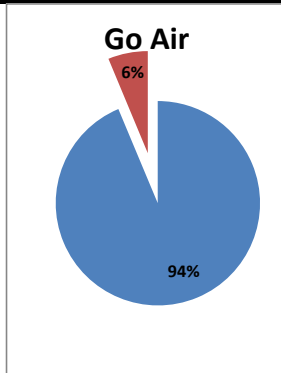

Airport Name :- DELHI INTERNATIONAL AIRPORT PVT LIMITED. - Feb'14

Airline	Total Departures	Flights ontime (STD +/- 15 Min)	Flights Delayed (STD +/- 15 Min)	% On time	% delayed	Airline					Airport		Weather		ATC	Miscellaneous
						Passenger & baggage handling (IATA CODES 11-18)	Aircraft & Ramp Handling (IATA CODES 31-39)	Technical, automated equipment failure(IATA CODES 41-48)	Operations , crew(IATA CODES 61-69)	Reactionary reasons (IATA CODES 91-97)	Airport Facilites (IATA CODES - 87,89)	Airport Security (IATA CODES 85)	Destination airport below minima (IATA CODES 72)	Departure aerodrome Below minima (IATA CODES 71)	ATFM(IATA CODES 81-84)	IATA CODE-99
AI	1701	1217	484	72%	28%	21	4	41	83	273	0	0	33	26	1	2
G8	702	594	108	85%	15%	1	0	1	20	70	0	0	2	14	0	0
6E	2103	1726	377	82%	18%	9	0	8	81	193	0	0	34	42	0	10
9W&S2	1823	1396	427	77%	23%	8	0	11	85	283	0	0	18	21	1	0
SG	1529	1195	334	78%	22%	1	0	14	97	165	0	0	33	21	2	1
Total	7858	6128	1730	78%	22%	40	4	75	366	984	0	0	120	124	4	13

On time percentage

Delayed percentage

Airport Name :- DELHI INTERNATIONAL AIRPORT PVT LIMITED. - Feb'14(Period :- 0300-0859)

Airline	Total Departures	Flights ontime (STD +/- 15 Min)	Flights Delayed (STD +/- 15 Min)	% On time	% delayed	Airline					Airport		Weather		ATC	Miscellaneous
						Passenger & baggage handling (IATA CODES 11-18)	Aircraft & Ramp Handling (IATA CODES 31-39)	Technical, automated equipment failure(IATA CODES 41-48)	Operations , crew(IATA CODES 61-69)	Reactionary reasons (IATA CODES 91-97)	Airport Facilites (IATA CODES - 87,89)	Airport Security (IATA CODES 85)	Destination airport below minima (IATA CODES 72)	Departure aerodrome Below minima (IATA CODES 71)	ATFM(IATA CODES 81-84)	IATA CODE-99
AI	421	349	72	83%	17%	8	0	7	20	2	0	0	17	16	1	1
G8	222	208	14	94%	6%	0	0	1	1	0	0	0	0	12	0	0
6E	588	513	75	87%	13%	1	0	4	15	0	0	0	27	28	0	0
9W&S2	327	302	25	92%	8%	1	0	1	6	4	0	0	4	9	0	0
SG	494	447	47	90%	10%	0	0	4	3	4	0	0	21	15	0	0
Total	2052	1819	233	89%	11%	10	0	17	45	10	0	0	69	80	1	1