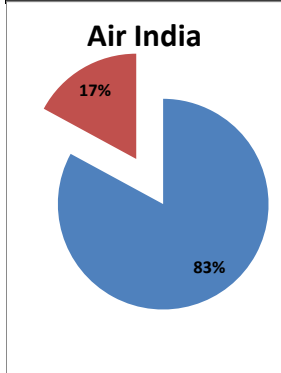

Airport Name :- DELHI INTERNATIONAL AIRPORT PVT LIMITED. - Feb'14

Airline	Total Departures	Flights ontime (STD +/- 15 Min)	Flights Delayed (STD +/- 15 Min)	% On time	% delayed	Airline					Airport		Weather		ATC	Miscellaneous
						Passenger & baggage handling (IATA CODES 11-18)	Aircraft & Ramp Handling (IATA CODES 31-39)	Technical, automated equipment failure(IATA CODES 41-48)	Operations , crew(IATA CODES 61-69)	Reactionary reasons (IATA CODES 91-97)	Airport Facilites (IATA CODES - 87,89)	Airport Security (IATA CODES 85)	Destination airport below minima (IATA CODES 72)	Departure aerodrome Below minima (IATA CODES 71)	ATFM(IATA CODES 81-84)	IATA CODE-99
AI	1701	1217	484	72%	28%	21	4	41	83	273	0	0	33	26	1	2
G8	702	594	108	85%	15%	1	0	1	20	70	0	0	2	14	0	0
6E	2103	1726	377	82%	18%	9	0	8	81	193	0	0	34	42	0	10
9W&S2	1823	1396	427	77%	23%	8	0	11	85	283	0	0	18	21	1	0
SG	1529	1195	334	78%	22%	1	0	14	97	165	0	0	33	21	2	1
Total	7858	6128	1730	78%	22%	40	4	75	366	984	0	0	120	124	4	13

On time percentage

Delayed percentage

Airport Name :- DELHI INTERNATIONAL AIRPORT PVT LIMITED. - Feb'14(Period :- 0300-0859)

Airline	Total Departures	Flights ontime (STD +/- 15 Min)	Flights Delayed (STD +/- 15 Min)	% On time	% delayed	Airline					Airport		Weather		ATC	Miscellaneous
						Passenger & baggage handling (IATA CODES 11-18)	Aircraft & Ramp Handling (IATA CODES 31-39)	Technical, automated equipment failure(IATA CODES 41-48)	Operations , crew(IATA CODES 61-69)	Reactionary reasons (IATA CODES 91-97)	Airport Facilites (IATA CODES - 87,89)	Airport Security (IATA CODES 85)	Destination airport below minima (IATA CODES 72)	Departure aerodrome Below minima (IATA CODES 71)	ATFM(IATA CODES 81-84)	IATA CODE-99
AI	421	349	72	83%	17%	8	0	7	20	2	0	0	17	16	1	1
G8	222	208	14	94%	6%	0	0	1	1	0	0	0	0	12	0	0
6E	588	513	75	87%	13%	1	0	4	15	0	0	0	27	28	0	0
9W&S2	327	302	25	92%	8%	1	0	1	6	4	0	0	4	9	0	0
SG	494	447	47	90%	10%	0	0	4	3	4	0	0	21	15	0	0
Total	2052	1819	233	89%	11%	10	0	17	45	10	0	0	69	80	1	1