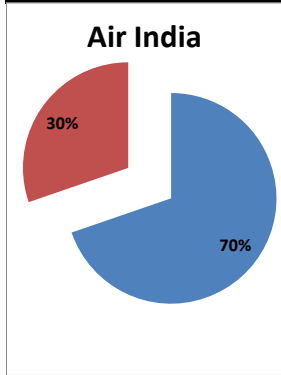

Airport Name :- DELHI INTERNATIONAL AIRPORT PVT LIMITED. - Feb'14(Period :- 1500-2059)

Airline	Total Departures	Flights ontime (STD +/- 15 Min)	Flights Delayed (STD +/- 15 Min)	% On time	% delayed	Airline					Airport		Weather		ATC	Miscellaneous
						Passenger & baggage handling (IATA CODES 11-18)	Aircraft & Ramp Handling (IATA CODES 31-39)	Technical, automated equipment failure(IATA CODES 41-48)	Operations , crew(IATA CODES 61-69)	Reactionary reasons (IATA CODES 91-97)	Airport Facilites (IATA CODES - 87,89)	Airport Security (IATA CODES 85)	Destination airport below minima (IATA CODES 72)	Departure aerodrome Below minima (IATA CODES 71)	ATFM(IATA CODES 81-84)	IATA CODE-99
AI	492	343	149	70%	30%	3	0	11	22	113	0	0	0	0	0	0
G8	221	180	41	81%	19%	0	0	0	8	33	0	0	0	0	0	0
6E	764	591	173	77%	23%	2	0	0	31	137	0	0	0	2	0	1
9W&S2	604	387	217	64%	36%	4	0	7	38	168	0	0	0	0	0	0
SG	520	377	143	73%	28%	0	0	5	40	98	0	0	0	0	0	0
Total	2601	1878	723	72%	28%	9	0	23	139	549	0	0	0	2	0	1

On time percentage

Delayed percentage