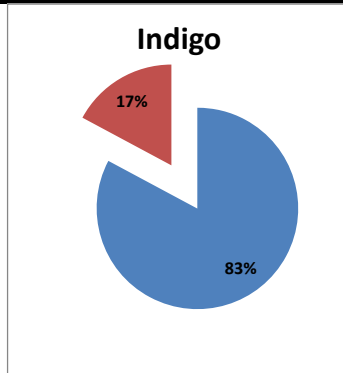

Airport Name :- DELHI INTERNATIONAL AIRPORT PVT LIMITED. - Feb'14(Period :- 0900-1459)

Airline	Total Departures	Flights ontime (STD +/- 15 Min)	Flights Delayed (STD +/- 15 Min)	% On time	% delayed	Airline					Airport		Weather		ATC	Miscellaneous
						Passenger & baggage handling (IATA CODES 11-18)	Aircraft & Ramp Handling (IATA CODES 31-39)	Technical, automated equipment failure(IATA CODES 41-48)	Operations , crew(IATA CODES 61-69)	Reactionary reasons (IATA CODES 91-97)	Airport Facilites (IATA CODES - 87,89)	Airport Security (IATA CODES 85)	Destination airport below minima (IATA CODES 72)	Departure aerodrome Below minima (IATA CODES 71)	ATFM(IATA CODES 81-84)	IATA CODE-99
AI	756	501	255	66%	34%	10	4	22	39	153	0	0	16	10	0	1
G8	230	187	43	81%	19%	1	0	0	8	30	0	0	2	2	0	0
6E	750	621	129	83%	17%	6	0	4	35	56	0	0	7	12	0	9
9W&S2	816	645	171	79%	21%	3	0	3	36	104	0	0	12	12	1	0
SG	514	370	144	72%	28%	1	0	5	54	63	0	0	12	6	2	1
Total	3066	2324	742	76%	24%	21	4	34	172	406	0	0	49	42	3	11

On time percentage

Delayed percentage