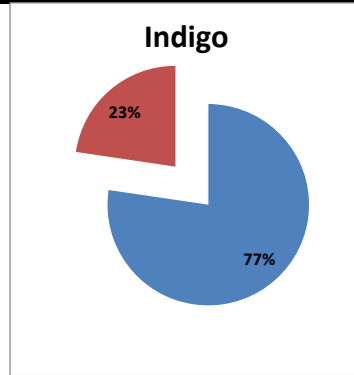

Airport Name :- DELHI INTERNATIONAL AIRPORT PVT LIMITED. - Feb'14(Period :- 1500-2059)

Airline	Total Departures	Flights ontime (STD +/- 15 Min)	Flights Delayed (STD +/- 15 Min)	% On time	% delayed	Airline					Airport		Weather		ATC	Miscellaneous
						Passenger & baggage handling (IATA CODES 11-18)	Aircraft & Ramp Handling (IATA CODES 31-39)	Technical, automated equipment failure(IATA CODES 41-48)	Operations , crew(IATA CODES 61-69)	Reactionary reasons (IATA CODES 91-97)	Airport Facilites (IATA CODES - 87,89)	Airport Security (IATA CODES 85)	Destination airport below minima (IATA CODES 72)	Departure aerodrome Below minima (IATA CODES 71)	ATFM(IATA CODES 81-84)	IATA CODE-99
AI	492	343	149	70%	30%	3	0	11	22	113	0	0	0	0	0	0
G8	221	180	41	81%	19%	0	0	0	8	33	0	0	0	0	0	0
6E	764	591	173	77%	23%	2	0	0	31	137	0	0	0	2	0	1
9W&S2	604	387	217	64%	36%	4	0	7	38	168	0	0	0	0	0	0
SG	520	377	143	73%	28%	0	0	5	40	98	0	0	0	0	0	0
Total	2601	1878	723	72%	28%	9	0	23	139	549	0	0	0	2	0	1

On time percentage

Delayed percentage