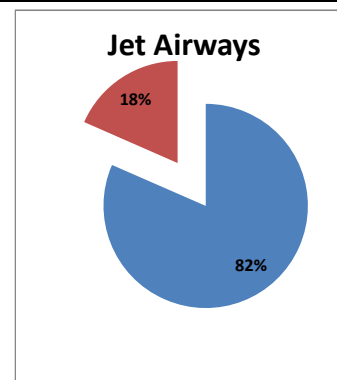

Airport Name :- DELHI INTERNATIONAL AIRPORT PVT LIMITED. - Feb'14(Period :- 2100-0259)

Airline	Total Departures	Flights ontime (STD +/- 15 Min)	Flights Delayed (STD +/- 15 Min)	% On time	% delayed	Airline					Airport		Weather		ATC	Miscellaneous
						Passenger & baggage handling (IATA CODES 11-18)	Aircraft & Ramp Handling (IATA CODES 31-39)	Technical, automated equipment failure(IATA CODES 41-48)	Operations , crew(IATA CODES 61-69)	Reactionary reasons (IATA CODES 91-97)	Airport Facilites (IATA CODES - 87,89)	Airport Security (IATA CODES 85)	Destination airport below minima (IATA CODES 72)	Departure aerodrome Below minima (IATA CODES 71)	ATFM(IATA CODES 81-84)	IATA CODE-99
AI	32	24	8	75%	25%	0	0	1	2	5	0	0	0	0	0	0
G8	29	19	10	66%	34%	0	0	0	3	7	0	0	0	0	0	0
6E	1	1	0	100%	0%	0	0	0	0	0	0	0	0	0	0	0
9W&S2	76	62	14	82%	18%	0	0	0	5	7	0	0	2	0	0	0
SG	1	1	0	100%	0%	0	0	0	0	0	0	0	0	0	0	0
Total	139	107	32	77%	23%	0	0	1	10	19	0	0	2	0	0	0

On time percentage

Delayed percentage