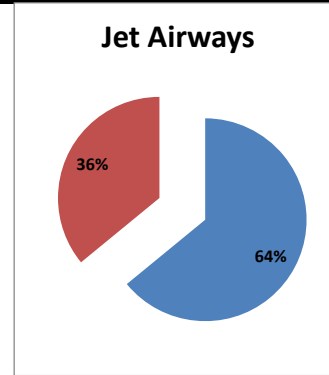

Airport Name :- DELHI INTERNATIONAL AIRPORT PVT LIMITED. - Feb'14(Period :- 1500-2059)

Airline	Total Departures	Flights ontime (STD +/- 15 Min)	Flights Delayed (STD +/- 15 Min)	% On time	% delayed	Airline					Airport		Weather		ATC	Miscellaneous
						Passenger & baggage handling (IATA CODES 11-18)	Aircraft & Ramp Handling (IATA CODES 31-39)	Technical, automated equipment failure(IATA CODES 41-48)	Operations , crew(IATA CODES 61-69)	Reactionary reasons (IATA CODES 91-97)	Airport Facilites (IATA CODES - 87,89)	Airport Security (IATA CODES 85)	Destination airport below minima (IATA CODES 72)	Departure aerodrome Below minima (IATA CODES 71)	ATFM(IATA CODES 81-84)	IATA CODE-99
AI	492	343	149	70%	30%	3	0	11	22	113	0	0	0	0	0	0
G8	221	180	41	81%	19%	0	0	0	8	33	0	0	0	0	0	0
6E	764	591	173	77%	23%	2	0	0	31	137	0	0	0	2	0	1
9W&S2	604	387	217	64%	36%	4	0	7	38	168	0	0	0	0	0	0
SG	520	377	143	73%	28%	0	0	5	40	98	0	0	0	0	0	0
Total	2601	1878	723	72%	28%	9	0	23	139	549	0	0	0	2	0	1

On time percentage

Delayed percentage