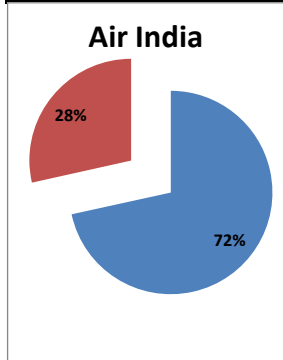

Airport Name :- DELHI INTERNATIONAL AIRPORT PVT LIMITED. - Feb'14

Airline	Total Departures	Flights ontime (STD +/- 15 Min)	Flights Delayed (STD +/- 15 Min)	% On time	% delayed	Airline					Airport		Weather		ATC	Miscellaneous
						Passenger & baggage handling (IATA CODES 11-18)	Aircraft & Ramp Handling (IATA CODES 31-39)	Technical, automated equipment failure(IATA CODES 41-48)	Operations , crew(IATA CODES 61-69)	Reactionary reasons (IATA CODES 91-97)	Airport Facilites (IATA CODES - 87,89)	Airport Security (IATA CODES 85)	Destination airport below minima (IATA CODES 72)	Departure aerodrome Below minima (IATA CODES 71)	ATFM(IATA CODES 81-84)	IATA CODE-99
AI	1701	1217	484	72%	28%	21	4	41	83	273	0	0	33	26	1	2
G8	702	594	108	85%	15%	1	0	1	20	70	0	0	2	14	0	0
6E	2103	1726	377	82%	18%	9	0	8	81	193	0	0	34	42	0	10
9W&S2	1823	1396	427	77%	23%	8	0	11	85	283	0	0	18	21	1	0
SG	1529	1195	334	78%	22%	1	0	14	97	165	0	0	33	21	2	1
Total	7858	6128	1730	78%	22%	40	4	75	366	984	0	0	120	124	4	13

On time percentage

Delayed percentage

Airport Name :- DELHI INTERNATIONAL AIRPORT PVT LIMITED. - Feb'14(Period :- 0300-0859)

Airline	Total Departures	Flights ontime (STD +/- 15 Min)	Flights Delayed (STD +/- 15 Min)	% On time	% delayed	Airline					Airport		Weather		ATC	Miscellaneous
						Passenger & baggage handling (IATA CODES 11-18)	Aircraft & Ramp Handling (IATA CODES 31-39)	Technical, automated equipment failure(IATA CODES 41-48)	Operations , crew(IATA CODES 61-69)	Reactionary reasons (IATA CODES 91-97)	Airport Facilites (IATA CODES - 87,89)	Airport Security (IATA CODES 85)	Destination airport below minima (IATA CODES 72)	Departure aerodrome Below minima (IATA CODES 71)	ATFM(IATA CODES 81-84)	IATA CODE-99
AI	421	349	72	83%	17%	8	0	7	20	2	0	0	17	16	1	1
G8	222	208	14	94%	6%	0	0	1	1	0	0	0	0	12	0	0
6E	588	513	75	87%	13%	1	0	4	15	0	0	0	27	28	0	0
9W&S2	327	302	25	92%	8%	1	0	1	6	4	0	0	4	9	0	0
SG	494	447	47	90%	10%	0	0	4	3	4	0	0	21	15	0	0
Total	2052	1819	233	89%	11%	10	0	17	45	10	0	0	69	80	1	1