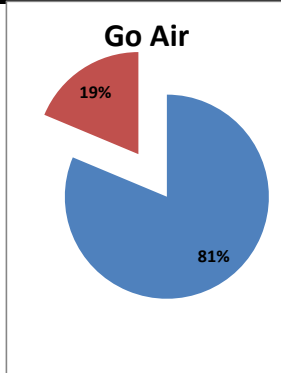

Airport Name :- DELHI INTERNATIONAL AIRPORT PVT LIMITED. - Feb'14(Period :- 0900-1459)

Airline	Total Departures	Flights ontime (STD +/- 15 Min)	Flights Delayed (STD +/- 15 Min)	% On time	% delayed	Airline					Airport		Weather		ATC	Miscellaneous
						Passenger & baggage handling (IATA CODES 11-18)	Aircraft & Ramp Handling (IATA CODES 31-39)	Technical, automated equipment failure(IATA CODES 41-48)	Operations , crew(IATA CODES 61-69)	Reactionary reasons (IATA CODES 91-97)	Airport Facilites (IATA CODES - 87,89)	Airport Security (IATA CODES 85)	Destination airport below minima (IATA CODES 72)	Departure aerodrome Below minima (IATA CODES 71)	ATFM(IATA CODES 81-84)	IATA CODE-99
AI	756	501	255	66%	34%	10	4	22	39	153	0	0	16	10	0	1
G8	230	187	43	81%	19%	1	0	0	8	30	0	0	2	2	0	0
6E	750	621	129	83%	17%	6	0	4	35	56	0	0	7	12	0	9
9W&S2	816	645	171	79%	21%	3	0	3	36	104	0	0	12	12	1	0
SG	514	370	144	72%	28%	1	0	5	54	63	0	0	12	6	2	1
Total	3066	2324	742	76%	24%	21	4	34	172	406	0	0	49	42	3	11

On time percentage

Delayed percentage