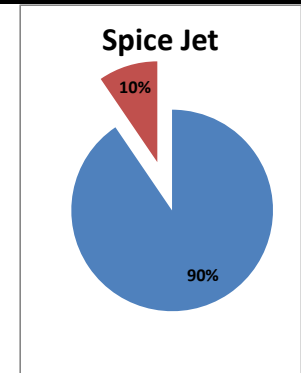

Airport Name :- DELHI INTERNATIONAL AIRPORT PVT LIMITED. - Feb'14

Airline	Total Departures	Flights ontime (STD +/- 15 Min)	Flights Delayed (STD +/- 15 Min)	% On time	% delayed	Airline					Airport		Weather		ATC	Miscellaneous
						Passenger & baggage handling (IATA CODES 11-18)	Aircraft & Ramp Handling (IATA CODES 31-39)	Technical, automated equipment failure(IATA CODES 41-48)	Operations , crew(IATA CODES 61-69)	Reactionary reasons (IATA CODES 91-97)	Airport Facilites (IATA CODES - 87,89)	Airport Security (IATA CODES 85)	Destination airport below minima (IATA CODES 72)	Departure aerodrome Below minima (IATA CODES 71)	ATFM(IATA CODES 81-84)	IATA CODE-99
AI	1701	1217	484	72%	28%	21	4	41	83	273	0	0	33	26	1	2
G8	702	594	108	85%	15%	1	0	1	20	70	0	0	2	14	0	0
6E	2103	1726	377	82%	18%	9	0	8	81	193	0	0	34	42	0	10
9W&S2	1823	1396	427	77%	23%	8	0	11	85	283	0	0	18	21	1	0
SG	1529	1195	334	78%	22%	1	0	14	97	165	0	0	33	21	2	1
Total	7858	6128	1730	78%	22%	40	4	75	366	984	0	0	120	124	4	13

On time percentage

Delayed percentage

Airport Name :- DELHI INTERNATIONAL AIRPORT PVT LIMITED. - Feb'14(Period :- 0300-0859)

Airline	Total Departures	Flights ontime (STD +/- 15 Min)	Flights Delayed (STD +/- 15 Min)	% On time	% delayed	Airline					Airport		Weather		ATC	Miscellaneous
						Passenger & baggage handling (IATA CODES 11-18)	Aircraft & Ramp Handling (IATA CODES 31-39)	Technical, automated equipment failure(IATA CODES 41-48)	Operations , crew(IATA CODES 61-69)	Reactionary reasons (IATA CODES 91-97)	Airport Facilites (IATA CODES - 87,89)	Airport Security (IATA CODES 85)	Destination airport below minima (IATA CODES 72)	Departure aerodrome Below minima (IATA CODES 71)	ATFM(IATA CODES 81-84)	IATA CODE-99
AI	421	349	72	83%	17%	8	0	7	20	2	0	0	17	16	1	1
G8	222	208	14	94%	6%	0	0	1	1	0	0	0	0	12	0	0
6E	588	513	75	87%	13%	1	0	4	15	0	0	0	27	28	0	0
9W&S2	327	302	25	92%	8%	1	0	1	6	4	0	0	4	9	0	0
SG	494	447	47	90%	10%	0	0	4	3	4	0	0	21	15	0	0
Total	2052	1819	233	89%	11%	10	0	17	45	10	0	0	69	80	1	1