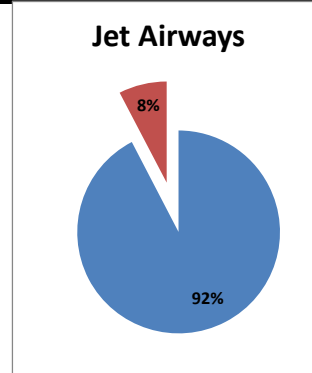

Airport Name :- DELHI INTERNATIONAL AIRPORT PVT LIMITED. - Feb'14

Airline	Total Departures	Flights ontime (STD +/- 15 Min)	Flights Delayed (STD +/- 15 Min)	% On time	% delayed	Airline					Airport		Weather		ATC	Miscellaneous
						Passenger & baggage handling (IATA CODES 11-18)	Aircraft & Ramp Handling (IATA CODES 31-39)	Technical, automated equipment failure(IATA CODES 41-48)	Operations , crew(IATA CODES 61-69)	Reactionary reasons (IATA CODES 91-97)	Airport Facilites (IATA CODES - 87,89)	Airport Security (IATA CODES 85)	Destination airport below minima (IATA CODES 72)	Departure aerodrome Below minima (IATA CODES 71)	ATFM(IATA CODES 81-84)	IATA CODE-99
AI	1701	1217	484	72%	28%	21	4	41	83	273	0	0	33	26	1	2
G8	702	594	108	85%	15%	1	0	1	20	70	0	0	2	14	0	0
6E	2103	1726	377	82%	18%	9	0	8	81	193	0	0	34	42	0	10
9W&S2	1823	1396	427	77%	23%	8	0	11	85	283	0	0	18	21	1	0
SG	1529	1195	334	78%	22%	1	0	14	97	165	0	0	33	21	2	1
Total	7858	6128	1730	78%	22%	40	4	75	366	984	0	0	120	124	4	13

On time percentage

Delayed percentage

Airport Name :- DELHI INTERNATIONAL AIRPORT PVT LIMITED. - Feb'14(Period :- 0300-0859)

Airline	Total Departures	Flights ontime (STD +/- 15 Min)	Flights Delayed (STD +/- 15 Min)	% On time	% delayed	Airline					Airport		Weather		ATC	Miscellaneous
						Passenger & baggage handling (IATA CODES 11-18)	Aircraft & Ramp Handling (IATA CODES 31-39)	Technical, automated equipment failure(IATA CODES 41-48)	Operations , crew(IATA CODES 61-69)	Reactionary reasons (IATA CODES 91-97)	Airport Facilites (IATA CODES - 87,89)	Airport Security (IATA CODES 85)	Destination airport below minima (IATA CODES 72)	Departure aerodrome Below minima (IATA CODES 71)	ATFM(IATA CODES 81-84)	IATA CODE-99
AI	421	349	72	83%	17%	8	0	7	20	2	0	0	17	16	1	1
G8	222	208	14	94%	6%	0	0	1	1	0	0	0	0	12	0	0
6E	588	513	75	87%	13%	1	0	4	15	0	0	0	27	28	0	0
9W&S2	327	302	25	92%	8%	1	0	1	6	4	0	0	4	9	0	0
SG	494	447	47	90%	10%	0	0	4	3	4	0	0	21	15	0	0
Total	2052	1819	233	89%	11%	10	0	17	45	10	0	0	69	80	1	1