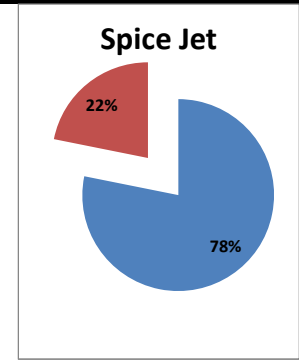

Airport Name :- DELHI INTERNATIONAL AIRPORT PVT LIMITED. - Feb'14

Airline	Total Departures	Flights ontime (STD +/- 15 Min)	Flights Delayed (STD +/- 15 Min)	% On time	% delayed	Airline					Airport		Weather		ATC	Miscellaneous
						Passenger & baggage handling (IATA CODES 11-18)	Aircraft & Ramp Handling (IATA CODES 31-39)	Technical, automated equipment failure(IATA CODES 41-48)	Operations , crew(IATA CODES 61-69)	Reactionary reasons (IATA CODES 91-97)	Airport Facilites (IATA CODES - 87,89)	Airport Security (IATA CODES 85)	Destination airport below minima (IATA CODES 72)	Departure aerodrome Below minima (IATA CODES 71)	ATFM(IATA CODES 81-84)	IATA CODE-99
AI	1701	1217	484	72%	28%	21	4	41	83	273	0	0	33	26	1	2
G8	702	594	108	85%	15%	1	0	1	20	70	0	0	2	14	0	0
6E	2103	1726	377	82%	18%	9	0	8	81	193	0	0	34	42	0	10
9W&S2	1823	1396	427	77%	23%	8	0	11	85	283	0	0	18	21	1	0
SG	1529	1195	334	78%	22%	1	0	14	97	165	0	0	33	21	2	1
Total	7858	6128	1730	78%	22%	40	4	75	366	984	0	0	120	124	4	13

On time percentage

Delayed percentage

Airport Name :- DELHI INTERNATIONAL AIRPORT PVT LIMITED. - Feb'14(Period :- 0300-0859)

Airline	Total Departures	Flights ontime (STD +/- 15 Min)	Flights Delayed (STD +/- 15 Min)	% On time	% delayed	Airline					Airport		Weather		ATC	Miscellaneous
						Passenger & baggage handling (IATA CODES 11-18)	Aircraft & Ramp Handling (IATA CODES 31-39)	Technical, automated equipment failure(IATA CODES 41-48)	Operations , crew(IATA CODES 61-69)	Reactionary reasons (IATA CODES 91-97)	Airport Facilites (IATA CODES - 87,89)	Airport Security (IATA CODES 85)	Destination airport below minima (IATA CODES 72)	Departure aerodrome Below minima (IATA CODES 71)	ATFM(IATA CODES 81-84)	IATA CODE-99
AI	421	349	72	83%	17%	8	0	7	20	2	0	0	17	16	1	1
G8	222	208	14	94%	6%	0	0	1	1	0	0	0	0	12	0	0
6E	588	513	75	87%	13%	1	0	4	15	0	0	0	27	28	0	0
9W&S2	327	302	25	92%	8%	1	0	1	6	4	0	0	4	9	0	0
SG	494	447	47	90%	10%	0	0	4	3	4	0	0	21	15	0	0
Total	2052	1819	233	89%	11%	10	0	17	45	10	0	0	69	80	1	1