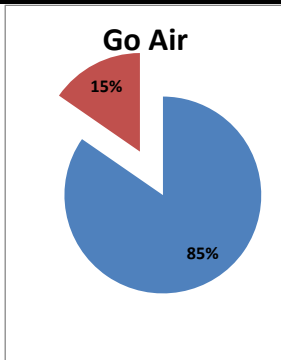

Airport Name :- DELHI INTERNATIONAL AIRPORT PVT LIMITED. - Feb'14

Airline	Total Departures	Flights ontime (STD +/- 15 Min)	Flights Delayed (STD +/- 15 Min)	% On time	% delayed	Airline					Airport		Weather		ATC	Miscellaneous
						Passenger & baggage handling (IATA CODES 11-18)	Aircraft & Ramp Handling (IATA CODES 31-39)	Technical, automated equipment failure(IATA CODES 41-48)	Operations , crew(IATA CODES 61-69)	Reactionary reasons (IATA CODES 91-97)	Airport Facilites (IATA CODES - 87,89)	Airport Security (IATA CODES 85)	Destination airport below minima (IATA CODES 72)	Departure aerodrome Below minima (IATA CODES 71)	ATFM(IATA CODES 81-84)	IATA CODE-99
AI	1701	1217	484	72%	28%	21	4	41	83	273	0	0	33	26	1	2
G8	702	594	108	85%	15%	1	0	1	20	70	0	0	2	14	0	0
6E	2103	1726	377	82%	18%	9	0	8	81	193	0	0	34	42	0	10
9W&S2	1823	1396	427	77%	23%	8	0	11	85	283	0	0	18	21	1	0
SG	1529	1195	334	78%	22%	1	0	14	97	165	0	0	33	21	2	1
Total	7858	6128	1730	78%	22%	40	4	75	366	984	0	0	120	124	4	13

On time percentage

Delayed percentage

Airport Name :- DELHI INTERNATIONAL AIRPORT PVT LIMITED. - Feb'14(Period :- 0300-0859)

Airline	Total Departures	Flights ontime (STD +/- 15 Min)	Flights Delayed (STD +/- 15 Min)	% On time	% delayed	Airline					Airport		Weather		ATC	Miscellaneous
						Passenger & baggage handling (IATA CODES 11-18)	Aircraft & Ramp Handling (IATA CODES 31-39)	Technical, automated equipment failure(IATA CODES 41-48)	Operations , crew(IATA CODES 61-69)	Reactionary reasons (IATA CODES 91-97)	Airport Facilites (IATA CODES - 87,89)	Airport Security (IATA CODES 85)	Destination airport below minima (IATA CODES 72)	Departure aerodrome Below minima (IATA CODES 71)	ATFM(IATA CODES 81-84)	IATA CODE-99
AI	421	349	72	83%	17%	8	0	7	20	2	0	0	17	16	1	1
G8	222	208	14	94%	6%	0	0	1	1	0	0	0	0	12	0	0
6E	588	513	75	87%	13%	1	0	4	15	0	0	0	27	28	0	0
9W&S2	327	302	25	92%	8%	1	0	1	6	4	0	0	4	9	0	0
SG	494	447	47	90%	10%	0	0	4	3	4	0	0	21	15	0	0
Total	2052	1819	233	89%	11%	10	0	17	45	10	0	0	69	80	1	1