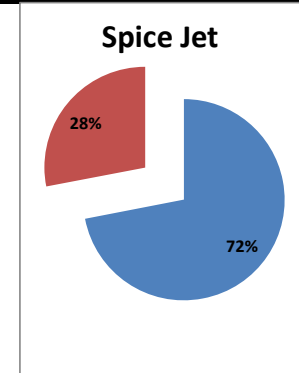

Airport Name :- DELHI INTERNATIONAL AIRPORT PVT LIMITED. - Feb'14(Period :- 0900-1459)

Airline	Total Departures	Flights ontime (STD +/- 15 Min)	Flights Delayed (STD +/- 15 Min)	% On time	% delayed	Airline					Airport		Weather		ATC	Miscellaneous
						Passenger & baggage handling (IATA CODES 11-18)	Aircraft & Ramp Handling (IATA CODES 31-39)	Technical, automated equipment failure(IATA CODES 41-48)	Operations , crew(IATA CODES 61-69)	Reactionary reasons (IATA CODES 91-97)	Airport Facilites (IATA CODES - 87,89)	Airport Security (IATA CODES 85)	Destination airport below minima (IATA CODES 72)	Departure aerodrome Below minima (IATA CODES 71)	ATFM(IATA CODES 81-84)	IATA CODE-99
AI	756	501	255	66%	34%	10	4	22	39	153	0	0	16	10	0	1
G8	230	187	43	81%	19%	1	0	0	8	30	0	0	2	2	0	0
6E	750	621	129	83%	17%	6	0	4	35	56	0	0	7	12	0	9
9W&S2	816	645	171	79%	21%	3	0	3	36	104	0	0	12	12	1	0
SG	514	370	144	72%	28%	1	0	5	54	63	0	0	12	6	2	1
Total	3066	2324	742	76%	24%	21	4	34	172	406	0	0	49	42	3	11

On time percentage

Delayed percentage