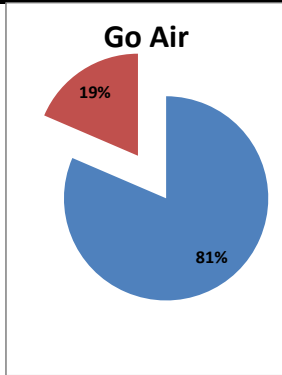

Airport Name :- DELHI INTERNATIONAL AIRPORT PVT LIMITED. - Feb'14(Period :- 1500-2059)

Airline	Total Departures	Flights ontime (STD +/- 15 Min)	Flights Delayed (STD +/- 15 Min)	% On time	% delayed	Airline					Airport		Weather		ATC	Miscellaneous
						Passenger & baggage handling (IATA CODES 11-18)	Aircraft & Ramp Handling (IATA CODES 31-39)	Technical, automated equipment failure(IATA CODES 41-48)	Operations , crew(IATA CODES 61-69)	Reactionary reasons (IATA CODES 91-97)	Airport Facilites (IATA CODES - 87,89)	Airport Security (IATA CODES 85)	Destination airport below minima (IATA CODES 72)	Departure aerodrome Below minima (IATA CODES 71)	ATFM(IATA CODES 81-84)	IATA CODE-99
AI	492	343	149	70%	30%	3	0	11	22	113	0	0	0	0	0	0
G8	221	180	41	81%	19%	0	0	0	8	33	0	0	0	0	0	0
6E	764	591	173	77%	23%	2	0	0	31	137	0	0	0	2	0	1
9W&S2	604	387	217	64%	36%	4	0	7	38	168	0	0	0	0	0	0
SG	520	377	143	73%	28%	0	0	5	40	98	0	0	0	0	0	0
Total	2601	1878	723	72%	28%	9	0	23	139	549	0	0	0	2	0	1

On time percentage

Delayed percentage