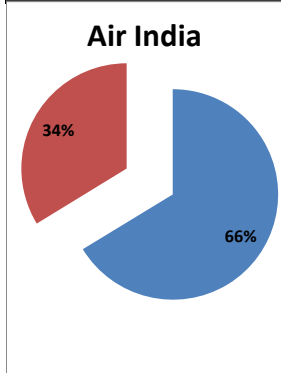

Airport Name :- DELHI INTERNATIONAL AIRPORT PVT LIMITED. - Feb'14(Period :- 0900-1459)

Airline	Total Departures	Flights ontime (STD +/- 15 Min)	Flights Delayed (STD +/- 15 Min)	% On time	% delayed	Airline					Airport		Weather		ATC	Miscellaneous
						Passenger & baggage handling (IATA CODES 11-18)	Aircraft & Ramp Handling (IATA CODES 31-39)	Technical, automated equipment failure(IATA CODES 41-48)	Operations , crew(IATA CODES 61-69)	Reactionary reasons (IATA CODES 91-97)	Airport Facilites (IATA CODES - 87,89)	Airport Security (IATA CODES 85)	Destination airport below minima (IATA CODES 72)	Departure aerodrome Below minima (IATA CODES 71)	ATFM(IATA CODES 81-84)	IATA CODE-99
AI	756	501	255	66%	34%	10	4	22	39	153	0	0	16	10	0	1
G8	230	187	43	81%	19%	1	0	0	8	30	0	0	2	2	0	0
6E	750	621	129	83%	17%	6	0	4	35	56	0	0	7	12	0	9
9W&S2	816	645	171	79%	21%	3	0	3	36	104	0	0	12	12	1	0
SG	514	370	144	72%	28%	1	0	5	54	63	0	0	12	6	2	1
Total	3066	2324	742	76%	24%	21	4	34	172	406	0	0	49	42	3	11

On time percentage

Delayed percentage