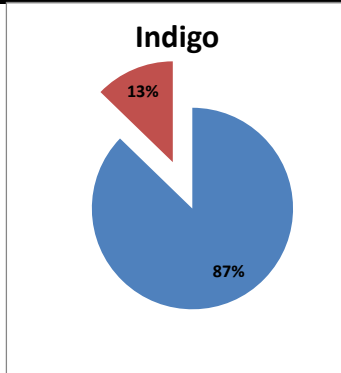

Airport Name :- DELHI INTERNATIONAL AIRPORT PVT LIMITED. - Feb'14

Airline	Total Departures	Flights ontime (STD +/- 15 Min)	Flights Delayed (STD +/- 15 Min)	% On time	% delayed	Airline					Airport		Weather		ATC	Miscellaneous
						Passenger & baggage handling (IATA CODES 11-18)	Aircraft & Ramp Handling (IATA CODES 31-39)	Technical, automated equipment failure(IATA CODES 41-48)	Operations , crew(IATA CODES 61-69)	Reactionary reasons (IATA CODES 91-97)	Airport Facilites (IATA CODES - 87,89)	Airport Security (IATA CODES 85)	Destination airport below minima (IATA CODES 72)	Departure aerodrome Below minima (IATA CODES 71)	ATFM(IATA CODES 81-84)	IATA CODE-99
AI	1701	1217	484	72%	28%	21	4	41	83	273	0	0	33	26	1	2
G8	702	594	108	85%	15%	1	0	1	20	70	0	0	2	14	0	0
6E	2103	1726	377	82%	18%	9	0	8	81	193	0	0	34	42	0	10
9W&S2	1823	1396	427	77%	23%	8	0	11	85	283	0	0	18	21	1	0
SG	1529	1195	334	78%	22%	1	0	14	97	165	0	0	33	21	2	1
Total	7858	6128	1730	78%	22%	40	4	75	366	984	0	0	120	124	4	13

On time percentage

Delayed percentage

Airport Name :- DELHI INTERNATIONAL AIRPORT PVT LIMITED. - Feb'14(Period :- 0300-0859)

Airline	Total Departures	Flights ontime (STD +/- 15 Min)	Flights Delayed (STD +/- 15 Min)	% On time	% delayed	Airline					Airport		Weather		ATC	Miscellaneous
						Passenger & baggage handling (IATA CODES 11-18)	Aircraft & Ramp Handling (IATA CODES 31-39)	Technical, automated equipment failure(IATA CODES 41-48)	Operations , crew(IATA CODES 61-69)	Reactionary reasons (IATA CODES 91-97)	Airport Facilites (IATA CODES - 87,89)	Airport Security (IATA CODES 85)	Destination airport below minima (IATA CODES 72)	Departure aerodrome Below minima (IATA CODES 71)	ATFM(IATA CODES 81-84)	IATA CODE-99
AI	421	349	72	83%	17%	8	0	7	20	2	0	0	17	16	1	1
G8	222	208	14	94%	6%	0	0	1	1	0	0	0	0	12	0	0
6E	588	513	75	87%	13%	1	0	4	15	0	0	0	27	28	0	0
9W&S2	327	302	25	92%	8%	1	0	1	6	4	0	0	4	9	0	0
SG	494	447	47	90%	10%	0	0	4	3	4	0	0	21	15	0	0
Total	2052	1819	233	89%	11%	10	0	17	45	10	0	0	69	80	1	1