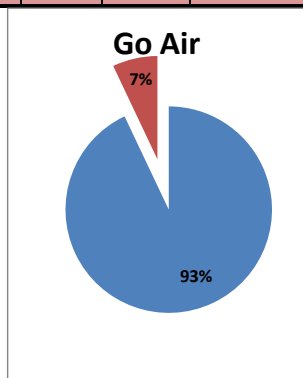

Airport Name :- DELHI INTERNATIONAL AIRPORT PVT LIMITED. - Apr'13

Airline	Total Departures	Flights ontime (STD +/- 15 Min)	Flights Delayed (STD +/- 15 Min)	% On time	% delayed	Airline					Airport		Weather		ATC	Miscellaneous
						Passenger & baggage handling (IATA CODES 11-18)	Aircraft & Ramp Handling (IATA CODES 31-39)	Technical, automated equipment failure(IATA CODES 41-48)	Operations, crew(IATA CODES 61-69)	Reactionary reasons (IATA CODES 91-97)	Airport Facilities (IATA CODES - 87,89)	Airport Security (IATA CODES 85)	Destination airport below minima (IATA CODES 72)	Departure aerodrome Below minima (IATA CODES 71)	ATFM(IATA CODES 81-84)	IATA CODE-99
AI	1750	1633	117	93%	7%	4	4	20	19	67	0	0	0	0	1	2
G8	809	752	57	93%	7%	0	0	3	3	49	0	0	1	0	1	0
6E	2070	1972	98	95%	5%	3	1	2	5	79	0	0	0	4	1	3
9W&S2	1878	1650	228	88%	12%	0	1	6	39	178	0	0	2	0	2	0
SG	1619	1266	353	78%	22%	1	0	136	32	176	1	0	0	5	1	1
Total	8126	7273	853	90%	10%	8	6	167	98	549	1	0	3	9	6	6

On time percentage

Delayed percentage

Airport Name :- DELHI INTERNATIONAL AIRPORT PVT LIMITED. - Apr'13(Period :- 0300-0859)

Airline	Total Departures	Flights ontime (STD +/- 15 Min)	Flights Delayed (STD +/- 15 Min)	% On time	% delayed	Airline					Airport		Weather		ATC	Miscellaneous
						Passenger & baggage handling (IATA CODES 11-18)	Aircraft & Ramp Handling (IATA CODES 31-39)	Technical, automated equipment failure(IATA CODES 41-48)	Operations , crew(IATA CODES 61-69)	Reactionary reasons (IATA CODES 91-97)	Airport Facilites (IATA CODES - 87,89)	Airport Security (IATA CODES 85)	Destination airport below minima (IATA CODES 72)	Departure aerodrome Below minima (IATA CODES 71)	ATFM(IATA CODES 81-84)	IATA CODE-99
AI	475	463	12	97%	3%	0	0	6	3	3	0	0	0	0	0	0
G8	281	269	12	96%	4%	0	0	2	3	6	0	0	1	0	0	0
6E	585	584	1	100%	0%	0	0	1	0	0	0	0	0	0	0	0
9W&S2	414	400	14	97%	3%	0	0	0	11	2	0	0	1	0	0	0
SG	483	434	49	90%	10%	0	0	37	5	7	0	0	0	0	0	0
Total	2238	2150	88	96%	4%	0	0	46	22	18	0	0	2	0	0	0