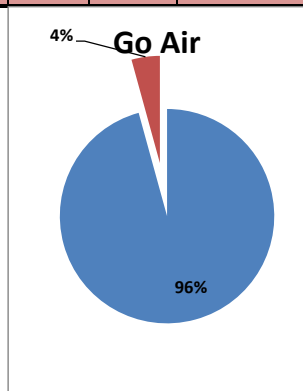

Airport Name :- DELHI INTERNATIONAL AIRPORT PVT LIMITED. - Apr'13

Airline	Total Departures	Flights ontime (STD +/- 15 Min)	Flights Delayed (STD +/- 15 Min)	% On time	% delayed	Airline					Airport		Weather		ATC	Miscellaneous
						Passenger & baggage handling (IATA CODES 11-18)	Aircraft & Ramp Handling (IATA CODES 31-39)	Technical, automated equipment failure(IATA CODES 41-48)	Operations, crew(IATA CODES 61-69)	Reactionary reasons (IATA CODES 91-97)	Airport Facilities (IATA CODES - 87,89)	Airport Security (IATA CODES 85)	Destination airport below minima (IATA CODES 72)	Departure aerodrome Below minima (IATA CODES 71)	ATFM(IATA CODES 81-84)	IATA CODE-99
AI	1750	1633	117	93%	7%	4	4	20	19	67	0	0	0	0	1	2
G8	809	752	57	93%	7%	0	0	3	3	49	0	0	1	0	1	0
6E	2070	1972	98	95%	5%	3	1	2	5	79	0	0	0	4	1	3
9W&S2	1878	1650	228	88%	12%	0	1	6	39	178	0	0	2	0	2	0
SG	1619	1266	353	78%	22%	1	0	136	32	176	1	0	0	5	1	1
Total	8126	7273	853	90%	10%	8	6	167	98	549	1	0	3	9	6	6

On time percentage

Delayed percentage

Airport Name :- DELHI INTERNATIONAL AIRPORT PVT LIMITED. - Apr'13(Period :- 0300-0859)

Airline	Total Departures	Flights ontime (STD +/- 15 Min)	Flights Delayed (STD +/- 15 Min)	% On time	% delayed	Airline					Airport		Weather		ATC	Miscellaneous
						Passenger & baggage handling (IATA CODES 11-18)	Aircraft & Ramp Handling (IATA CODES 31-39)	Technical, automated equipment failure(IATA CODES 41-48)	Operations , crew(IATA CODES 61-69)	Reactionary reasons (IATA CODES 91-97)	Airport Facilites (IATA CODES - 87,89)	Airport Security (IATA CODES 85)	Destination airport below minima (IATA CODES 72)	Departure aerodrome Below minima (IATA CODES 71)	ATFM(IATA CODES 81-84)	IATA CODE-99
AI	475	463	12	97%	3%	0	0	6	3	3	0	0	0	0	0	0
G8	281	269	12	96%	4%	0	0	2	3	6	0	0	1	0	0	0
6E	585	584	1	100%	0%	0	0	1	0	0	0	0	0	0	0	0
9W&S2	414	400	14	97%	3%	0	0	0	11	2	0	0	1	0	0	0
SG	483	434	49	90%	10%	0	0	37	5	7	0	0	0	0	0	0
Total	2238	2150	88	96%	4%	0	0	46	22	18	0	0	2	0	0	0