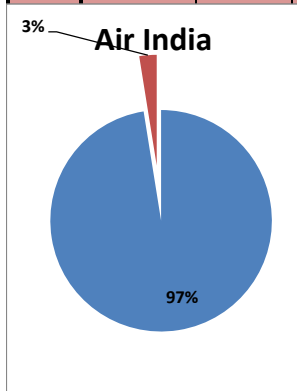

Airport Name :- DELHI INTERNATIONAL AIRPORT PVT LIMITED. - Apr'13

Airline	Total Departures	Flights ontime (STD +/- 15 Min)	Flights Delayed (STD +/- 15 Min)	% On time	% delayed	Airline					Airport		Weather		ATC	Miscellaneous
						Passenger & baggage handling (IATA CODES 11-18)	Aircraft & Ramp Handling (IATA CODES 31-39)	Technical, automated equipment failure(IATA CODES 41-48)	Operations, crew(IATA CODES 61-69)	Reactionary reasons (IATA CODES 91-97)	Airport Facilities (IATA CODES - 87,89)	Airport Security (IATA CODES 85)	Destination airport below minima (IATA CODES 72)	Departure aerodrome Below minima (IATA CODES 71)	ATFM(IATA CODES 81-84)	IATA CODE-99
AI	1750	1633	117	93%	7%	4	4	20	19	67	0	0	0	0	1	2
G8	809	752	57	93%	7%	0	0	3	3	49	0	0	1	0	1	0
6E	2070	1972	98	95%	5%	3	1	2	5	79	0	0	0	4	1	3
9W&S2	1878	1650	228	88%	12%	0	1	6	39	178	0	0	2	0	2	0
SG	1619	1266	353	78%	22%	1	0	136	32	176	1	0	0	5	1	1
Total	8126	7273	853	90%	10%	8	6	167	98	549	1	0	3	9	6	6

On time percentage

Delayed percentage

Airport Name :- DELHI INTERNATIONAL AIRPORT PVT LIMITED. - Apr'13(Period :- 0300-0859)

Airline	Total Departures	Flights ontime (STD +/- 15 Min)	Flights Delayed (STD +/- 15 Min)	% On time	% delayed	Airline					Airport		Weather		ATC	Miscellaneous
						Passenger & baggage handling (IATA CODES 11-18)	Aircraft & Ramp Handling (IATA CODES 31-39)	Technical, automated equipment failure(IATA CODES 41-48)	Operations , crew(IATA CODES 61-69)	Reactionary reasons (IATA CODES 91-97)	Airport Facilites (IATA CODES - 87,89)	Airport Security (IATA CODES 85)	Destination airport below minima (IATA CODES 72)	Departure aerodrome Below minima (IATA CODES 71)	ATFM(IATA CODES 81-84)	IATA CODE-99
AI	475	463	12	97%	3%	0	0	6	3	3	0	0	0	0	0	0
G8	281	269	12	96%	4%	0	0	2	3	6	0	0	1	0	0	0
6E	585	584	1	100%	0%	0	0	1	0	0	0	0	0	0	0	0
9W&S2	414	400	14	97%	3%	0	0	0	11	2	0	0	1	0	0	0
SG	483	434	49	90%	10%	0	0	37	5	7	0	0	0	0	0	0
Total	2238	2150	88	96%	4%	0	0	46	22	18	0	0	2	0	0	0