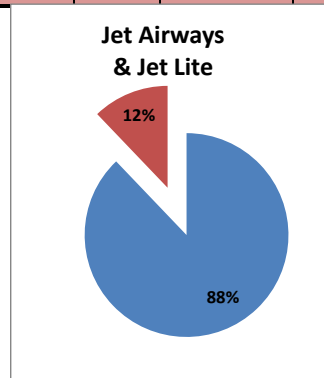

Airport Name :- DELHI INTERNATIONAL AIRPORT PVT LIMITED. - Apr'13

Airline	Total Departures	Flights ontime (STD +/- 15 Min)	Flights Delayed (STD +/- 15 Min)	% On time	% delayed	Airline					Airport		Weather		ATC	Miscellaneous
						Passenger & baggage handling (IATA CODES 11-18)	Aircraft & Ramp Handling (IATA CODES 31-39)	Technical, automated equipment failure(IATA CODES 41-48)	Operations, crew(IATA CODES 61-69)	Reactionary reasons (IATA CODES 91-97)	Airport Facilities (IATA CODES - 87,89)	Airport Security (IATA CODES 85)	Destination airport below minima (IATA CODES 72)	Departure aerodrome Below minima (IATA CODES 71)	ATFM(IATA CODES 81-84)	IATA CODE-99
AI	1750	1633	117	93%	7%	4	4	20	19	67	0	0	0	0	1	2
G8	809	752	57	93%	7%	0	0	3	3	49	0	0	1	0	1	0
6E	2070	1972	98	95%	5%	3	1	2	5	79	0	0	0	4	1	3
9W&S2	1878	1650	228	88%	12%	0	1	6	39	178	0	0	2	0	2	0
SG	1619	1266	353	78%	22%	1	0	136	32	176	1	0	0	5	1	1
Total	8126	7273	853	90%	10%	8	6	167	98	549	1	0	3	9	6	6

On time percentage

Delayed percentage

Airport Name :- DELHI INTERNATIONAL AIRPORT PVT LIMITED. - Apr'13(Period :- 0300-0859)

Airline	Total Departures	Flights ontime (STD +/- 15 Min)	Flights Delayed (STD +/- 15 Min)	% On time	% delayed	Airline					Airport		Weather		ATC	Miscellaneous
						Passenger & baggage handling (IATA CODES 11-18)	Aircraft & Ramp Handling (IATA CODES 31-39)	Technical, automated equipment failure(IATA CODES 41-48)	Operations , crew(IATA CODES 61-69)	Reactionary reasons (IATA CODES 91-97)	Airport Facilites (IATA CODES - 87,89)	Airport Security (IATA CODES 85)	Destination airport below minima (IATA CODES 72)	Departure aerodrome Below minima (IATA CODES 71)	ATFM(IATA CODES 81-84)	IATA CODE-99
AI	475	463	12	97%	3%	0	0	6	3	3	0	0	0	0	0	0
G8	281	269	12	96%	4%	0	0	2	3	6	0	0	1	0	0	0
6E	585	584	1	100%	0%	0	0	1	0	0	0	0	0	0	0	0
9W&S2	414	400	14	97%	3%	0	0	0	11	2	0	0	1	0	0	0
SG	483	434	49	90%	10%	0	0	37	5	7	0	0	0	0	0	0
Total	2238	2150	88	96%	4%	0	0	46	22	18	0	0	2	0	0	0