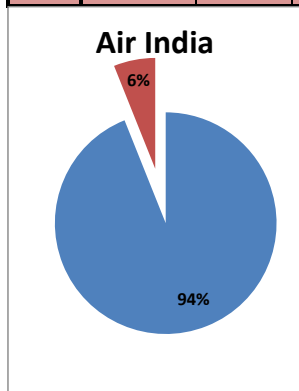

Airport Name :- DELHI INTERNATIONAL AIRPORT PVT LIMITED. - Apr'13(Period :- 2100-0259)

Airline	Total Departures	Flights ontime (STD +/- 15 Min)	Flights Delayed (STD +/- 15 Min)	% On time	% delayed	Airline					Airport		Weather		ATC	Miscellaneous
						Passenger & baggage handling (IATA CODES 11-18)	Aircraft & Ramp Handling (IATA CODES 31-39)	Technical, automated equipment failure(IATA CODES 41-48)	Operations, crew(IATA CODES 61-69)	Reactionary reasons (IATA CODES 91-97)	Airport Facilities (IATA CODES - 87,89)	Airport Security (IATA CODES 85)	Destination airport below minima (IATA CODES 72)	Departure aerodrome Below minima (IATA CODES 71)	ATFM(IATA CODES 81-84)	IATA CODE-99
AI	33	31	2	94%	6%	0	0	0	0	2	0	0	0	0	0	0
G8	30	20	10	67%	33%	0	0	0	0	10	0	0	0	0	0	0
6E	5	3	2	60%	40%	0	0	0	0	2	0	0	0	0	0	0
9W&S2	14	12	2	86%	14%	0	0	0	0	2	0	0	0	0	0	0
SG	31	13	18	42%	58%	0	0	4	0	13	0	0	0	1	0	0
Total	113	79	34	70%	30%	0	0	4	0	29	0	0	0	1	0	0

On time percentage