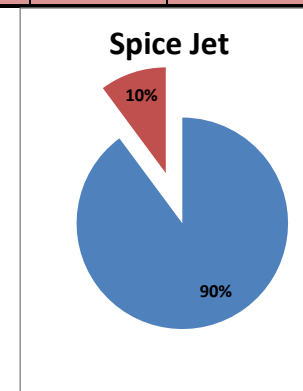

Airport Name :- DELHI INTERNATIONAL AIRPORT PVT LIMITED. - Apr'13

Airline	Total Departures	Flights ontime (STD +/- 15 Min)	Flights Delayed (STD +/- 15 Min)	% On time	% delayed	Airline					Airport		Weather		ATC	Miscellaneous
						Passenger & baggage handling (IATA CODES 11-18)	Aircraft & Ramp Handling (IATA CODES 31-39)	Technical, automated equipment failure(IATA CODES 41-48)	Operations, crew(IATA CODES 61-69)	Reactionary reasons (IATA CODES 91-97)	Airport Facilities (IATA CODES - 87,89)	Airport Security (IATA CODES 85)	Destination airport below minima (IATA CODES 72)	Departure aerodrome Below minima (IATA CODES 71)	ATFM(IATA CODES 81-84)	IATA CODE-99
AI	1750	1633	117	93%	7%	4	4	20	19	67	0	0	0	0	1	2
G8	809	752	57	93%	7%	0	0	3	3	49	0	0	1	0	1	0
6E	2070	1972	98	95%	5%	3	1	2	5	79	0	0	0	4	1	3
9W&S2	1878	1650	228	88%	12%	0	1	6	39	178	0	0	2	0	2	0
SG	1619	1266	353	78%	22%	1	0	136	32	176	1	0	0	5	1	1
Total	8126	7273	853	90%	10%	8	6	167	98	549	1	0	3	9	6	6

On time percentage

Delayed percentage

Airport Name :- DELHI INTERNATIONAL AIRPORT PVT LIMITED. - Apr'13(Period :- 0300-0859)

Airline	Total Departures	Flights ontime (STD +/- 15 Min)	Flights Delayed (STD +/- 15 Min)	% On time	% delayed	Airline					Airport		Weather		ATC	Miscellaneous
						Passenger & baggage handling (IATA CODES 11-18)	Aircraft & Ramp Handling (IATA CODES 31-39)	Technical, automated equipment failure(IATA CODES 41-48)	Operations , crew(IATA CODES 61-69)	Reactionary reasons (IATA CODES 91-97)	Airport Facilites (IATA CODES - 87,89)	Airport Security (IATA CODES 85)	Destination airport below minima (IATA CODES 72)	Departure aerodrome Below minima (IATA CODES 71)	ATFM(IATA CODES 81-84)	IATA CODE-99
AI	475	463	12	97%	3%	0	0	6	3	3	0	0	0	0	0	0
G8	281	269	12	96%	4%	0	0	2	3	6	0	0	1	0	0	0
6E	585	584	1	100%	0%	0	0	1	0	0	0	0	0	0	0	0
9W&S2	414	400	14	97%	3%	0	0	0	11	2	0	0	1	0	0	0
SG	483	434	49	90%	10%	0	0	37	5	7	0	0	0	0	0	0
Total	2238	2150	88	96%	4%	0	0	46	22	18	0	0	2	0	0	0