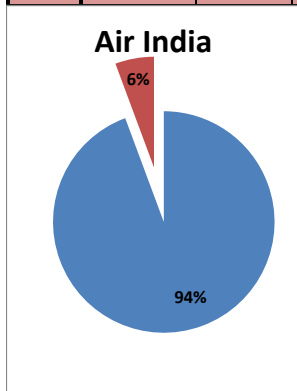

Airport Name :- DELHI INTERNATIONAL AIRPORT PVT LIMITED. - Apr'13(Period :- 1500-2059)

Airline	Total Departures	Flights ontime (STD +/- 15 Min)	Flights Delayed (STD +/- 15 Min)	% On time	% delayed	Airline					Airport		Weather		ATC	Miscellaneous
						Passenger & baggage handling (IATA CODES 11-18)	Aircraft & Ramp Handling (IATA CODES 31-39)	Technical, automated equipment failure(IATA CODES 41-48)	Operations, crew(IATA CODES 61-69)	Reactionary reasons (IATA CODES 91-97)	Airport Facilities (IATA CODES - 87,89)	Airport Security (IATA CODES 85)	Destination airport below minima (IATA CODES 72)	Departure aerodrome Below minima (IATA CODES 71)	ATFM(IATA CODES 81-84)	IATA CODE-99
AI	565	533	32	94%	6%	1	0	3	6	22	0	0	0	0	0	0
G8	264	238	26	90%	10%	0	0	0	0	26	0	0	0	0	0	0
6E	752	685	67	91%	9%	3	1	0	2	56	0	0	0	4	0	1
9W&S2	646	532	114	82%	18%	0	0	4	12	96	0	0	0	0	2	0
SG	578	413	165	71%	29%	1	0	45	12	102	0	0	0	4	0	1
Total	2805	2401	404	86%	14%	5	1	52	32	302	0	0	0	8	2	2

On time percentage