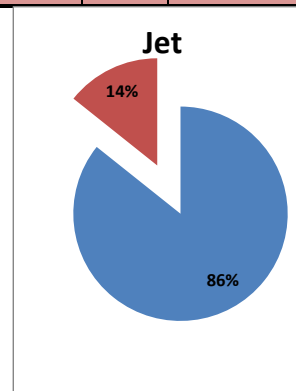

On time percentage

Delayed percentage

Airport Name :- DELHI INTERNATIONAL AIRPORT PVT LIMITED. - Apr'13(Period :- 1500-2059)

Airline	Total Departures	Flights ontime (STD +/- 15 Min)	Flights Delayed (STD +/- 15 Min)	% On time	% delayed	Airline					Airport		Weather		ATC	Miscellaneous
						Passenger & baggage handling (IATA CODES 11-18)	Aircraft & Ramp Handling (IATA CODES 31-39)	Technical, automated equipment failure(IATA CODES 41-48)	Operations, crew(IATA CODES 61-69)	Reactionary reasons (IATA CODES 91-97)	Airport Facilities (IATA CODES - 87,89)	Airport Security (IATA CODES 85)	Destination airport below minima (IATA CODES 72)	Departure aerodrome Below minima (IATA CODES 71)	ATFM(IATA CODES 81-84)	IATA CODE-99
AI	565	533	32	94%	6%	1	0	3	6	22	0	0	0	0	0	0
G8	264	238	26	90%	10%	0	0	0	0	26	0	0	0	0	0	0
6E	752	685	67	91%	9%	3	1	0	2	56	0	0	0	4	0	1
9W&S2	646	532	114	82%	18%	0	0	4	12	96	0	0	0	0	2	0
SG	578	413	165	71%	29%	1	0	45	12	102	0	0	0	4	0	1
Total	2805	2401	404	86%	14%	5	1	52	32	302	0	0	0	8	2	2

On time percentage

Delayed percentage

Airport Name :- DELHI INTERNATIONAL AIRPORT PVT LIMITED. - Apr'13(Period :- 2100-0259)

Airline	Total Departures	Flights ontime (STD +/- 15 Min)	Flights Delayed (STD +/- 15 Min)	% On time	% delayed	Airline					Airport		Weather		ATC	Miscellaneous
						Passenger & baggage handling (IATA CODES 11-18)	Aircraft & Ramp Handling (IATA CODES 31-39)	Technical, automated equipment failure(IATA CODES 41-48)	Operations, crew(IATA CODES 61-69)	Reactionary reasons (IATA CODES 91-97)	Airport Facilities (IATA CODES - 87,89)	Airport Security (IATA CODES 85)	Destination airport below minima (IATA CODES 72)	Departure aerodrome Below minima (IATA CODES 71)	ATFM(IATA CODES 81-84)	IATA CODE-99
AI	33	31	2	94%	6%	0	0	0	0	2	0	0	0	0	0	0
G8	30	20	10	67%	33%	0	0	0	0	10	0	0	0	0	0	0
6E	5	3	2	60%	40%	0	0	0	0	2	0	0	0	0	0	0
9W&S2	14	12	2	86%	14%	0	0	0	0	2	0	0	0	0	0	0
SG	31	13	18	42%	58%	0	0	4	0	13	0	0	0	1	0	0
Total	113	79	34	70%	30%	0	0	4	0	29	0	0	0	1	0	0