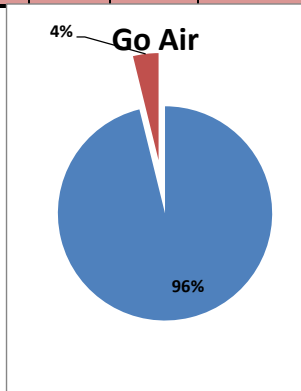

On time percentage

Delayed percentage

Airport Name :- DELHI INTERNATIONAL AIRPORT PVT LIMITED. - Apr'13(Period :- 0300-0859)

Airline	Total Departures	Flights ontime (STD +/- 15 Min)	Flights Delayed (STD +/- 15 Min)	% On time	% delayed	Airline					Airport		Weather		ATC	Miscellaneous
						Passenger & baggage handling (IATA CODES 11-18)	Aircraft & Ramp Handling (IATA CODES 31-39)	Technical, automated equipment failure(IATA CODES 41-48)	Operations , crew(IATA CODES 61-69)	Reactionary reasons (IATA CODES 91-97)	Airport Facilites (IATA CODES - 87,89)	Airport Security (IATA CODES 85)	Destination airport below minima (IATA CODES 72)	Departure aerodrome Below minima (IATA CODES 71)	ATFM(IATA CODES 81-84)	IATA CODE-99
AI	475	463	12	97%	3%	0	0	6	3	3	0	0	0	0	0	0
G8	281	269	12	96%	4%	0	0	2	3	6	0	0	1	0	0	0
6E	585	584	1	100%	0%	0	0	1	0	0	0	0	0	0	0	0
9W&S2	414	400	14	97%	3%	0	0	0	11	2	0	0	1	0	0	0
SG	483	434	49	90%	10%	0	0	37	5	7	0	0	0	0	0	0
Total	2238	2150	88	96%	4%	0	0	46	22	18	0	0	2	0	0	0

On time percentage

Delayed percentage

Airport Name :- DELHI INTERNATIONAL AIRPORT PVT LIMITED. - Apr'13(Period :- 0900-1459)

Airline	Total Departures	Flights ontime (STD +/- 15 Min)	Flights Delayed (STD +/- 15 Min)	% On time	% delayed	Airline					Airport		Weather		ATC	Miscellaneous
						Passenger & baggage handling (IATA CODES 11-18)	Aircraft & Ramp Handling (IATA CODES 31-39)	Technical, automated equipment failure(IATA CODES 41-48)	Operations, crew(IATA CODES 61-69)	Reactionary reasons (IATA CODES 91-97)	Airport Facilites (IATA CODES - 87,89)	Airport Security (IATA CODES 85)	Destination airport below minima (IATA CODES 72)	Departure aerodrome Below minima (IATA CODES 71)	ATFM(IATA CODES 81-84)	IATA CODE-99
AI	677	606	71	90%	10%	3	4	11	10	40	0	0	0	0	1	2
G8	234	225	9	96%	4%	0	0	1	0	7	0	0	0	0	1	0
6E	728	700	28	96%	4%	0	0	1	3	21	0	0	0	1	2	
9W&S2	804	706	98	88%	12%	0	1	2	16	78	0	0	1	0	0	
SG	527	406	121	77%	23%	0	0	50	15	54	1	0	0	1	0	
Total	2970	2643	327	89%	11%	3	5	65	44	200	1	0	1	4	4	