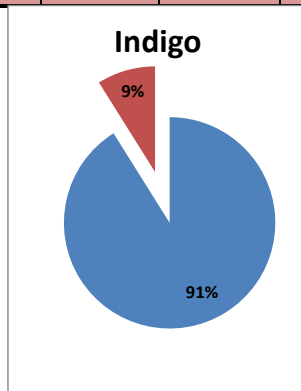

Airport Name :- DELHI INTERNATIONAL AIRPORT PVT LIMITED. - Apr'13(Period :- 1500-2059)

Airline	Total Departures	Flights ontime (STD +/- 15 Min)	Flights Delayed (STD +/- 15 Min)	% On time	% delayed	Airline					Airport		Weather		ATC	Miscellaneous
						Passenger & baggage handling (IATA CODES 11-18)	Aircraft & Ramp Handling (IATA CODES 31-39)	Technical, automated equipment failure(IATA CODES 41-48)	Operations, crew(IATA CODES 61-69)	Reactionary reasons (IATA CODES 91-97)	Airport Facilities (IATA CODES - 87,89)	Airport Security (IATA CODES 85)	Destination airport below minima (IATA CODES 72)	Departure aerodrome Below minima (IATA CODES 71)	ATFM(IATA CODES 81-84)	IATA CODE-99
AI	565	533	32	94%	6%	1	0	3	6	22	0	0	0	0	0	0
G8	264	238	26	90%	10%	0	0	0	0	26	0	0	0	0	0	0
6E	752	685	67	91%	9%	3	1	0	2	56	0	0	0	4	0	1
9W&S2	646	532	114	82%	18%	0	0	4	12	96	0	0	0	0	2	0
SG	578	413	165	71%	29%	1	0	45	12	102	0	0	0	4	0	1
Total	2805	2401	404	86%	14%	5	1	52	32	302	0	0	0	8	2	2

On time percentage

Delayed percentage