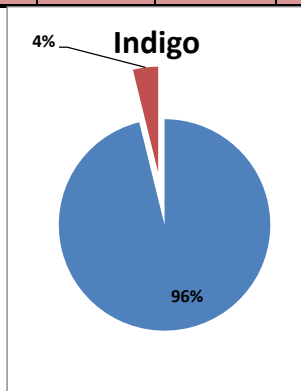

On time percentage

Delayed percentage

Airport Name :- DELHI INTERNATIONAL AIRPORT PVT LIMITED. - Apr'13(Period :- 0300-0859)

Airline	Total Departures	Flights ontime (STD +/- 15 Min)	Flights Delayed (STD +/- 15 Min)	% On time	% delayed	Airline					Airport		Weather		ATC	Miscellaneous
						Passenger & baggage handling (IATA CODES 11-18)	Aircraft & Ramp Handling (IATA CODES 31-39)	Technical, automated equipment failure(IATA CODES 41-48)	Operations , crew(IATA CODES 61-69)	Reactionary reasons (IATA CODES 91-97)	Airport Facilites (IATA CODES - 87,89)	Airport Security (IATA CODES 85)	Destination airport below minima (IATA CODES 72)	Departure aerodrome Below minima (IATA CODES 71)	ATFM(IATA CODES 81-84)	IATA CODE-99
AI	475	463	12	97%	3%	0	0	6	3	3	0	0	0	0	0	0
G8	281	269	12	96%	4%	0	0	2	3	6	0	0	1	0	0	0
6E	585	584	1	100%	0%	0	0	1	0	0	0	0	0	0	0	0
9W&S2	414	400	14	97%	3%	0	0	0	11	2	0	0	1	0	0	0
SG	483	434	49	90%	10%	0	0	37	5	7	0	0	0	0	0	0
Total	2238	2150	88	96%	4%	0	0	46	22	18	0	0	2	0	0	0

On time percentage

Delayed percentage

Airport Name :- DELHI INTERNATIONAL AIRPORT PVT LIMITED. - Apr'13(Period :- 0900-1459)

Airline	Total Departures	Flights ontime (STD +/- 15 Min)	Flights Delayed (STD +/- 15 Min)	% On time	% delayed	Airline					Airport		Weather		ATC	Miscellaneous
						Passenger & baggage handling (IATA CODES 11-18)	Aircraft & Ramp Handling (IATA CODES 31-39)	Technical, automated equipment failure(IATA CODES 41-48)	Operations, crew(IATA CODES 61-69)	Reactionary reasons (IATA CODES 91-97)	Airport Facilites (IATA CODES - 87,89)	Airport Security (IATA CODES 85)	Destination airport below minima (IATA CODES 72)	Departure aerodrome Below minima (IATA CODES 71)	ATFM(IATA CODES 81-84)	IATA CODE-99
AI	677	606	71	90%	10%	3	4	11	10	40	0	0	0	0	1	2
G8	234	225	9	96%	4%	0	0	1	0	7	0	0	0	0	1	0
6E	728	700	28	96%	4%	0	0	1	3	21	0	0	0	1	2	
9W&S2	804	706	98	88%	12%	0	1	2	16	78	0	0	1	0	0	
SG	527	406	121	77%	23%	0	0	50	15	54	1	0	0	1	0	
Total	2970	2643	327	89%	11%	3	5	65	44	200	1	0	1	4	4	