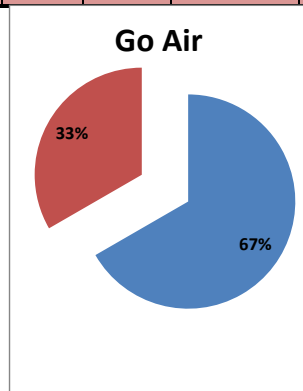

Airport Name :- DELHI INTERNATIONAL AIRPORT PVT LIMITED. - Apr'13(Period :- 2100-0259)

Airline	Total Departures	Flights ontime (STD +/- 15 Min)	Flights Delayed (STD +/- 15 Min)	% On time	% delayed	Airline					Airport		Weather		ATC	Miscellaneous
						Passenger & baggage handling (IATA CODES 11-18)	Aircraft & Ramp Handling (IATA CODES 31-39)	Technical, automated equipment failure(IATA CODES 41-48)	Operations, crew(IATA CODES 61-69)	Reactionary reasons (IATA CODES 91-97)	Airport Facilities (IATA CODES - 87,89)	Airport Security (IATA CODES 85)	Destination airport below minima (IATA CODES 72)	Departure aerodrome Below minima (IATA CODES 71)	ATFM(IATA CODES 81-84)	IATA CODE-99
AI	33	31	2	94%	6%	0	0	0	0	2	0	0	0	0	0	0
G8	30	20	10	67%	33%	0	0	0	0	10	0	0	0	0	0	0
6E	5	3	2	60%	40%	0	0	0	0	2	0	0	0	0	0	0
9W&S2	14	12	2	86%	14%	0	0	0	0	2	0	0	0	0	0	0
SG	31	13	18	42%	58%	0	0	4	0	13	0	0	0	1	0	0
Total	113	79	34	70%	30%	0	0	4	0	29	0	0	0	1	0	0

On time percentage