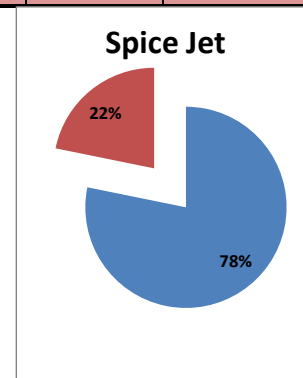

Airport Name :- DELHI INTERNATIONAL AIRPORT PVT LIMITED. - Apr'13

Airline	Total Departures	Flights ontime (STD +/- 15 Min)	Flights Delayed (STD +/- 15 Min)	% On time	% delayed	Airline					Airport		Weather		ATC	Miscellaneous
						Passenger & baggage handling (IATA CODES 11-18)	Aircraft & Ramp Handling (IATA CODES 31-39)	Technical, automated equipment failure(IATA CODES 41-48)	Operations, crew(IATA CODES 61-69)	Reactionary reasons (IATA CODES 91-97)	Airport Facilities (IATA CODES - 87,89)	Airport Security (IATA CODES 85)	Destination airport below minima (IATA CODES 72)	Departure aerodrome Below minima (IATA CODES 71)	ATFM(IATA CODES 81-84)	IATA CODE-99
AI	1750	1633	117	93%	7%	4	4	20	19	67	0	0	0	0	1	2
G8	809	752	57	93%	7%	0	0	3	3	49	0	0	1	0	1	0
6E	2070	1972	98	95%	5%	3	1	2	5	79	0	0	0	4	1	3
9W&S2	1878	1650	228	88%	12%	0	1	6	39	178	0	0	2	0	2	0
SG	1619	1266	353	78%	22%	1	0	136	32	176	1	0	0	5	1	1
Total	8126	7273	853	90%	10%	8	6	167	98	549	1	0	3	9	6	6

On time percentage

Delayed percentage

Airport Name :- DELHI INTERNATIONAL AIRPORT PVT LIMITED. - Apr'13(Period :- 0300-0859)

Airline	Total Departures	Flights ontime (STD +/- 15 Min)	Flights Delayed (STD +/- 15 Min)	% On time	% delayed	Airline					Airport		Weather		ATC	Miscellaneous
						Passenger & baggage handling (IATA CODES 11-18)	Aircraft & Ramp Handling (IATA CODES 31-39)	Technical, automated equipment failure(IATA CODES 41-48)	Operations , crew(IATA CODES 61-69)	Reactionary reasons (IATA CODES 91-97)	Airport Facilites (IATA CODES - 87,89)	Airport Security (IATA CODES 85)	Destination airport below minima (IATA CODES 72)	Departure aerodrome Below minima (IATA CODES 71)	ATFM(IATA CODES 81-84)	IATA CODE-99
AI	475	463	12	97%	3%	0	0	6	3	3	0	0	0	0	0	0
G8	281	269	12	96%	4%	0	0	2	3	6	0	0	1	0	0	0
6E	585	584	1	100%	0%	0	0	1	0	0	0	0	0	0	0	0
9W&S2	414	400	14	97%	3%	0	0	0	11	2	0	0	1	0	0	0
SG	483	434	49	90%	10%	0	0	37	5	7	0	0	0	0	0	0
Total	2238	2150	88	96%	4%	0	0	46	22	18	0	0	2	0	0	0