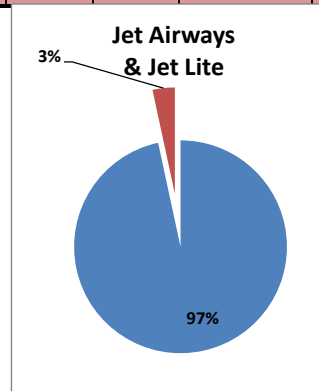

Airport Name :- DELHI INTERNATIONAL AIRPORT PVT LIMITED. - Apr'13

Airline	Total Departures	Flights ontime (STD +/- 15 Min)	Flights Delayed (STD +/- 15 Min)	% On time	% delayed	Airline					Airport		Weather		ATC	Miscellaneous
						Passenger & baggage handling (IATA CODES 11-18)	Aircraft & Ramp Handling (IATA CODES 31-39)	Technical, automated equipment failure(IATA CODES 41-48)	Operations, crew(IATA CODES 61-69)	Reactionary reasons (IATA CODES 91-97)	Airport Facilities (IATA CODES - 87,89)	Airport Security (IATA CODES 85)	Destination airport below minima (IATA CODES 72)	Departure aerodrome Below minima (IATA CODES 71)	ATFM(IATA CODES 81-84)	IATA CODE-99
AI	1750	1633	117	93%	7%	4	4	20	19	67	0	0	0	0	1	2
G8	809	752	57	93%	7%	0	0	3	3	49	0	0	1	0	1	0
6E	2070	1972	98	95%	5%	3	1	2	5	79	0	0	0	4	1	3
9W&S2	1878	1650	228	88%	12%	0	1	6	39	178	0	0	2	0	2	0
SG	1619	1266	353	78%	22%	1	0	136	32	176	1	0	0	5	1	1
Total	8126	7273	853	90%	10%	8	6	167	98	549	1	0	3	9	6	6

On time percentage

Delayed percentage

Airport Name :- DELHI INTERNATIONAL AIRPORT PVT LIMITED. - Apr'13(Period :- 0300-0859)

Airline	Total Departures	Flights ontime (STD +/- 15 Min)	Flights Delayed (STD +/- 15 Min)	% On time	% delayed	Airline					Airport		Weather		ATC	Miscellaneous
						Passenger & baggage handling (IATA CODES 11-18)	Aircraft & Ramp Handling (IATA CODES 31-39)	Technical, automated equipment failure(IATA CODES 41-48)	Operations , crew(IATA CODES 61-69)	Reactionary reasons (IATA CODES 91-97)	Airport Facilites (IATA CODES - 87,89)	Airport Security (IATA CODES 85)	Destination airport below minima (IATA CODES 72)	Departure aerodrome Below minima (IATA CODES 71)	ATFM(IATA CODES 81-84)	IATA CODE-99
AI	475	463	12	97%	3%	0	0	6	3	3	0	0	0	0	0	0
G8	281	269	12	96%	4%	0	0	2	3	6	0	0	1	0	0	0
6E	585	584	1	100%	0%	0	0	1	0	0	0	0	0	0	0	0
9W&S2	414	400	14	97%	3%	0	0	0	11	2	0	0	1	0	0	0
SG	483	434	49	90%	10%	0	0	37	5	7	0	0	0	0	0	0
Total	2238	2150	88	96%	4%	0	0	46	22	18	0	0	2	0	0	0