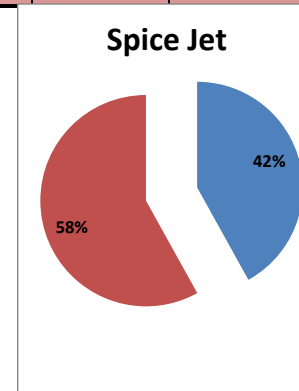

Airport Name :- DELHI INTERNATIONAL AIRPORT PVT LIMITED. - Apr'13(Period :- 2100-0259)

Airline	Total Departures	Flights ontime (STD +/- 15 Min)	Flights Delayed (STD +/- 15 Min)	% On time	% delayed	Airline					Airport		Weather		ATC	Miscellaneous
						Passenger & baggage handling (IATA CODES 11-18)	Aircraft & Ramp Handling (IATA CODES 31-39)	Technical, automated equipment failure(IATA CODES 41-48)	Operations, crew(IATA CODES 61-69)	Reactionary reasons (IATA CODES 91-97)	Airport Facilities (IATA CODES - 87,89)	Airport Security (IATA CODES 85)	Destination airport below minima (IATA CODES 72)	Departure aerodrome Below minima (IATA CODES 71)	ATFM(IATA CODES 81-84)	IATA CODE-99
AI	33	31	2	94%	6%	0	0	0	0	2	0	0	0	0	0	0
G8	30	20	10	67%	33%	0	0	0	0	10	0	0	0	0	0	0
6E	5	3	2	60%	40%	0	0	0	0	2	0	0	0	0	0	0
9W&S2	14	12	2	86%	14%	0	0	0	0	2	0	0	0	0	0	0
SG	31	13	18	42%	58%	0	0	4	0	13	0	0	0	1	0	0
Total	113	79	34	70%	30%	0	0	4	0	29	0	0	0	1	0	0

Delayed percentage