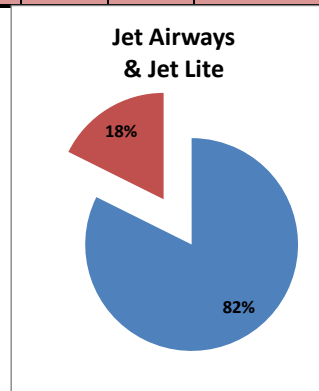

Airport Name :- DELHI INTERNATIONAL AIRPORT PVT LIMITED. - Apr'13(Period :- 1500-2059)

Airline	Total Departures	Flights ontime (STD +/- 15 Min)	Flights Delayed (STD +/- 15 Min)	% On time	% delayed	Airline					Airport		Weather		ATC	Miscellaneous
						Passenger & baggage handling (IATA CODES 11-18)	Aircraft & Ramp Handling (IATA CODES 31-39)	Technical, automated equipment failure(IATA CODES 41-48)	Operations, crew(IATA CODES 61-69)	Reactionary reasons (IATA CODES 91-97)	Airport Facilities (IATA CODES - 87,89)	Airport Security (IATA CODES 85)	Destination airport below minima (IATA CODES 72)	Departure aerodrome Below minima (IATA CODES 71)	ATFM(IATA CODES 81-84)	IATA CODE-99
AI	565	533	32	94%	6%	1	0	3	6	22	0	0	0	0	0	0
G8	264	238	26	90%	10%	0	0	0	0	26	0	0	0	0	0	0
6E	752	685	67	91%	9%	3	1	0	2	56	0	0	0	4	0	1
9W&S2	646	532	114	82%	18%	0	0	4	12	96	0	0	0	0	2	0
SG	578	413	165	71%	29%	1	0	45	12	102	0	0	0	4	0	1
Total	2805	2401	404	86%	14%	5	1	52	32	302	0	0	0	8	2	2

Delayed percentage