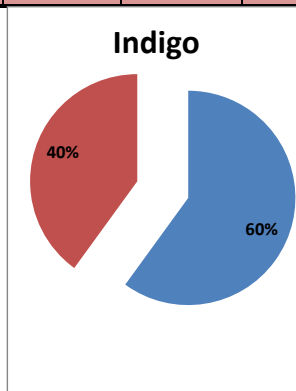

Airport Name :- DELHI INTERNATIONAL AIRPORT PVT LIMITED. - Apr'13(Period :- 2100-0259)

Airline	Total Departures	Flights ontime (STD +/- 15 Min)	Flights Delayed (STD +/- 15 Min)	% On time	% delayed	Airline					Airport		Weather		ATC	Miscellaneous
						Passenger & baggage handling (IATA CODES 11-18)	Aircraft & Ramp Handling (IATA CODES 31-39)	Technical, automated equipment failure(IATA CODES 41-48)	Operations, crew(IATA CODES 61-69)	Reactionary reasons (IATA CODES 91-97)	Airport Facilities (IATA CODES - 87,89)	Airport Security (IATA CODES 85)	Destination airport below minima (IATA CODES 72)	Departure aerodrome Below minima (IATA CODES 71)	ATFM(IATA CODES 81-84)	IATA CODE-99
AI	33	31	2	94%	6%	0	0	0	0	2	0	0	0	0	0	0
G8	30	20	10	67%	33%	0	0	0	0	10	0	0	0	0	0	0
6E	5	3	2	60%	40%	0	0	0	0	2	0	0	0	0	0	0
9W&S2	14	12	2	86%	14%	0	0	0	0	2	0	0	0	0	0	0
SG	31	13	18	42%	58%	0	0	4	0	13	0	0	0	1	0	0
Total	113	79	34	70%	30%	0	0	4	0	29	0	0	0	1	0	0

On time percentage

Delayed percentage