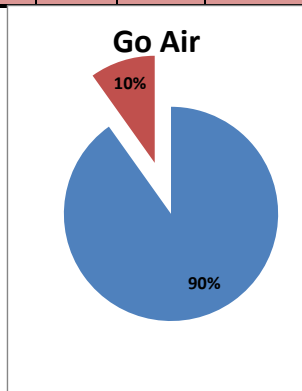

Airport Name :- DELHI INTERNATIONAL AIRPORT PVT LIMITED. - Apr'13(Period :- 1500-2059)

Airline	Total Departures	Flights ontime (STD +/- 15 Min)	Flights Delayed (STD +/- 15 Min)	% On time	% delayed	Airline					Airport		Weather		ATC	Miscellaneous
						Passenger & baggage handling (IATA CODES 11-18)	Aircraft & Ramp Handling (IATA CODES 31-39)	Technical, automated equipment failure(IATA CODES 41-48)	Operations, crew(IATA CODES 61-69)	Reactionary reasons (IATA CODES 91-97)	Airport Facilities (IATA CODES - 87,89)	Airport Security (IATA CODES 85)	Destination airport below minima (IATA CODES 72)	Departure aerodrome Below minima (IATA CODES 71)	ATFM(IATA CODES 81-84)	IATA CODE-99
AI	565	533	32	94%	6%	1	0	3	6	22	0	0	0	0	0	0
G8	264	238	26	90%	10%	0	0	0	0	26	0	0	0	0	0	0
6E	752	685	67	91%	9%	3	1	0	2	56	0	0	0	4	0	1
9W&S2	646	532	114	82%	18%	0	0	4	12	96	0	0	0	0	2	0
SG	578	413	165	71%	29%	1	0	45	12	102	0	0	0	4	0	1
Total	2805	2401	404	86%	14%	5	1	52	32	302	0	0	0	8	2	2

On time percentage