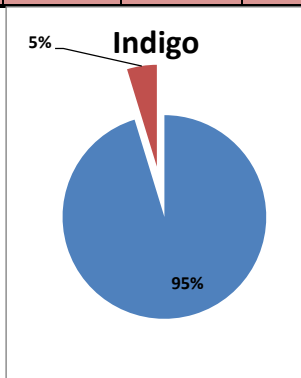

Airport Name :- DELHI INTERNATIONAL AIRPORT PVT LIMITED. - Apr'13

Airline	Total Departures	Flights ontime (STD +/- 15 Min)	Flights Delayed (STD +/- 15 Min)	% On time	% delayed	Airline					Airport		Weather		ATC	Miscellaneous
						Passenger & baggage handling (IATA CODES 11-18)	Aircraft & Ramp Handling (IATA CODES 31-39)	Technical, automated equipment failure(IATA CODES 41-48)	Operations, crew(IATA CODES 61-69)	Reactionary reasons (IATA CODES 91-97)	Airport Facilities (IATA CODES - 87,89)	Airport Security (IATA CODES 85)	Destination airport below minima (IATA CODES 72)	Departure aerodrome Below minima (IATA CODES 71)	ATFM(IATA CODES 81-84)	IATA CODE-99
AI	1750	1633	117	93%	7%	4	4	20	19	67	0	0	0	0	1	2
G8	809	752	57	93%	7%	0	0	3	3	49	0	0	1	0	1	0
6E	2070	1972	98	95%	5%	3	1	2	5	79	0	0	0	4	1	3
9W&S2	1878	1650	228	88%	12%	0	1	6	39	178	0	0	2	0	2	0
SG	1619	1266	353	78%	22%	1	0	136	32	176	1	0	0	5	1	1
Total	8126	7273	853	90%	10%	8	6	167	98	549	1	0	3	9	6	6

On time percentage

Delayed percentage

Airport Name :- DELHI INTERNATIONAL AIRPORT PVT LIMITED. - Apr'13(Period :- 0300-0859)

Airline	Total Departures	Flights ontime (STD +/- 15 Min)	Flights Delayed (STD +/- 15 Min)	% On time	% delayed	Airline					Airport		Weather		ATC	Miscellaneous
						Passenger & baggage handling (IATA CODES 11-18)	Aircraft & Ramp Handling (IATA CODES 31-39)	Technical, automated equipment failure(IATA CODES 41-48)	Operations , crew(IATA CODES 61-69)	Reactionary reasons (IATA CODES 91-97)	Airport Facilites (IATA CODES - 87,89)	Airport Security (IATA CODES 85)	Destination airport below minima (IATA CODES 72)	Departure aerodrome Below minima (IATA CODES 71)	ATFM(IATA CODES 81-84)	IATA CODE-99
AI	475	463	12	97%	3%	0	0	6	3	3	0	0	0	0	0	0
G8	281	269	12	96%	4%	0	0	2	3	6	0	0	1	0	0	0
6E	585	584	1	100%	0%	0	0	1	0	0	0	0	0	0	0	0
9W&S2	414	400	14	97%	3%	0	0	0	11	2	0	0	1	0	0	0
SG	483	434	49	90%	10%	0	0	37	5	7	0	0	0	0	0	0
Total	2238	2150	88	96%	4%	0	0	46	22	18	0	0	2	0	0	0