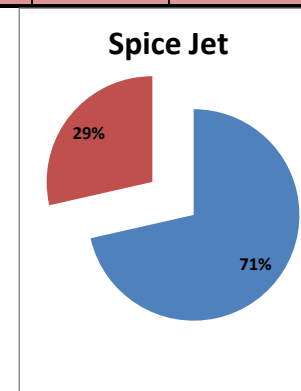

Airport Name :- DELHI INTERNATIONAL AIRPORT PVT LIMITED. - Apr'13(Period :- 1500-2059)

Airline	Total Departures	Flights ontime (STD +/- 15 Min)	Flights Delayed (STD +/- 15 Min)	% On time	% delayed	Airline					Airport		Weather		ATC	Miscellaneous
						Passenger & baggage handling (IATA CODES 11-18)	Aircraft & Ramp Handling (IATA CODES 31-39)	Technical, automated equipment failure(IATA CODES 41-48)	Operations, crew(IATA CODES 61-69)	Reactionary reasons (IATA CODES 91-97)	Airport Facilities (IATA CODES - 87,89)	Airport Security (IATA CODES 85)	Destination airport below minima (IATA CODES 72)	Departure aerodrome Below minima (IATA CODES 71)	ATFM(IATA CODES 81-84)	IATA CODE-99
AI	565	533	32	94%	6%	1	0	3	6	22	0	0	0	0	0	0
G8	264	238	26	90%	10%	0	0	0	0	26	0	0	0	0	0	0
6E	752	685	67	91%	9%	3	1	0	2	56	0	0	0	4	0	1
9W&S2	646	532	114	82%	18%	0	0	4	12	96	0	0	0	0	2	0
SG	578	413	165	71%	29%	1	0	45	12	102	0	0	0	4	0	1
Total	2805	2401	404	86%	14%	5	1	52	32	302	0	0	0	8	2	2

Delayed percentage