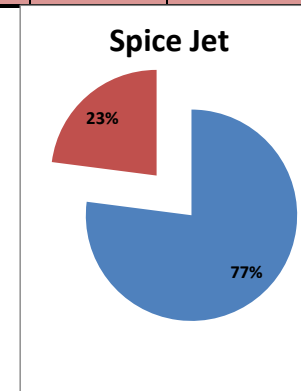

On time percentage

Delayed percentage

Airport Name :- DELHI INTERNATIONAL AIRPORT PVT LIMITED. - Apr'13(Period :- 0300-0859)

Airline	Total Departures	Flights ontime (STD +/- 15 Min)	Flights Delayed (STD +/- 15 Min)	% On time	% delayed	Airline					Airport		Weather		ATC	Miscellaneous
						Passenger & baggage handling (IATA CODES 11-18)	Aircraft & Ramp Handling (IATA CODES 31-39)	Technical, automated equipment failure(IATA CODES 41-48)	Operations , crew(IATA CODES 61-69)	Reactionary reasons (IATA CODES 91-97)	Airport Facilites (IATA CODES - 87,89)	Airport Security (IATA CODES 85)	Destination airport below minima (IATA CODES 72)	Departure aerodrome Below minima (IATA CODES 71)	ATFM(IATA CODES 81-84)	IATA CODE-99
AI	475	463	12	97%	3%	0	0	6	3	3	0	0	0	0	0	0
G8	281	269	12	96%	4%	0	0	2	3	6	0	0	1	0	0	0
6E	585	584	1	100%	0%	0	0	1	0	0	0	0	0	0	0	0
9W&S2	414	400	14	97%	3%	0	0	0	11	2	0	0	1	0	0	0
SG	483	434	49	90%	10%	0	0	37	5	7	0	0	0	0	0	0
Total	2238	2150	88	96%	4%	0	0	46	22	18	0	0	2	0	0	0

On time percentage

Delayed percentage

Airport Name :- DELHI INTERNATIONAL AIRPORT PVT LIMITED. - Apr'13(Period :- 0900-1459)

Airline	Total Departures	Flights ontime (STD +/- 15 Min)	Flights Delayed (STD +/- 15 Min)	% On time	% delayed	Airline					Airport		Weather		ATC	Miscellaneous
						Passenger & baggage handling (IATA CODES 11-18)	Aircraft & Ramp Handling (IATA CODES 31-39)	Technical, automated equipment failure(IATA CODES 41-48)	Operations, crew(IATA CODES 61-69)	Reactionary reasons (IATA CODES 91-97)	Airport Facilites (IATA CODES - 87,89)	Airport Security (IATA CODES 85)	Destination airport below minima (IATA CODES 72)	Departure aerodrome Below minima (IATA CODES 71)	ATFM(IATA CODES 81-84)	IATA CODE-99
AI	677	606	71	90%	10%	3	4	11	10	40	0	0	0	0	1	2
G8	234	225	9	96%	4%	0	0	1	0	7	0	0	0	0	1	0
6E	728	700	28	96%	4%	0	0	1	3	21	0	0	0	1	2	
9W&S2	804	706	98	88%	12%	0	1	2	16	78	0	0	1	0	0	
SG	527	406	121	77%	23%	0	0	50	15	54	1	0	0	1	0	
Total	2970	2643	327	89%	11%	3	5	65	44	200	1	0	1	4	4	