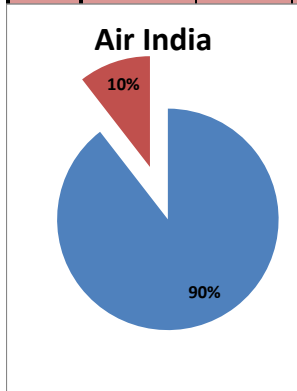

On time percentage

Delayed percentage

Airport Name :- DELHI INTERNATIONAL AIRPORT PVT LIMITED. - Apr'13(Period :- 0300-0859)

Airline	Total Departures	Flights ontime (STD +/- 15 Min)	Flights Delayed (STD +/- 15 Min)	% On time	% delayed	Airline					Airport		Weather		ATC	Miscellaneous
						Passenger & baggage handling (IATA CODES 11-18)	Aircraft & Ramp Handling (IATA CODES 31-39)	Technical, automated equipment failure(IATA CODES 41-48)	Operations , crew(IATA CODES 61-69)	Reactionary reasons (IATA CODES 91-97)	Airport Facilites (IATA CODES - 87,89)	Airport Security (IATA CODES 85)	Destination airport below minima (IATA CODES 72)	Departure aerodrome Below minima (IATA CODES 71)	ATFM(IATA CODES 81-84)	IATA CODE-99
AI	475	463	12	97%	3%	0	0	6	3	3	0	0	0	0	0	0
G8	281	269	12	96%	4%	0	0	2	3	6	0	0	1	0	0	0
6E	585	584	1	100%	0%	0	0	1	0	0	0	0	0	0	0	0
9W&S2	414	400	14	97%	3%	0	0	0	11	2	0	0	1	0	0	0
SG	483	434	49	90%	10%	0	0	37	5	7	0	0	0	0	0	0
Total	2238	2150	88	96%	4%	0	0	46	22	18	0	0	2	0	0	0

On time percentage

Delayed percentage

Airport Name :- DELHI INTERNATIONAL AIRPORT PVT LIMITED. - Apr'13(Period :- 0900-1459)

Airline	Total Departures	Flights ontime (STD +/- 15 Min)	Flights Delayed (STD +/- 15 Min)	% On time	% delayed	Airline					Airport		Weather		ATC	Miscellaneous
						Passenger & baggage handling (IATA CODES 11-18)	Aircraft & Ramp Handling (IATA CODES 31-39)	Technical, automated equipment failure(IATA CODES 41-48)	Operations, crew(IATA CODES 61-69)	Reactionary reasons (IATA CODES 91-97)	Airport Facilites (IATA CODES - 87,89)	Airport Security (IATA CODES 85)	Destination airport below minima (IATA CODES 72)	Departure aerodrome Below minima (IATA CODES 71)	ATFM(IATA CODES 81-84)	IATA CODE-99
AI	677	606	71	90%	10%	3	4	11	10	40	0	0	0	0	1	2
G8	234	225	9	96%	4%	0	0	1	0	7	0	0	0	0	1	0
6E	728	700	28	96%	4%	0	0	1	3	21	0	0	0	1	2	
9W&S2	804	706	98	88%	12%	0	1	2	16	78	0	0	1	0	0	
SG	527	406	121	77%	23%	0	0	50	15	54	1	0	0	1	0	
Total	2970	2643	327	89%	11%	3	5	65	44	200	1	0	1	4	4	