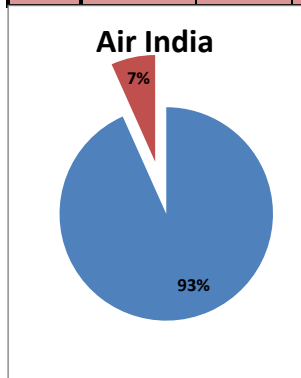

Airport Name :- DELHI INTERNATIONAL AIRPORT PVT LIMITED. - Apr'13

Airline	Total Departures	Flights ontime (STD +/- 15 Min)	Flights Delayed (STD +/- 15 Min)	% On time	% delayed	Airline					Airport		Weather		ATC	Miscellaneous
						Passenger & baggage handling (IATA CODES 11-18)	Aircraft & Ramp Handling (IATA CODES 31-39)	Technical, automated equipment failure(IATA CODES 41-48)	Operations, crew(IATA CODES 61-69)	Reactionary reasons (IATA CODES 91-97)	Airport Facilities (IATA CODES - 87,89)	Airport Security (IATA CODES 85)	Destination airport below minima (IATA CODES 72)	Departure aerodrome Below minima (IATA CODES 71)	ATFM(IATA CODES 81-84)	IATA CODE-99
AI	1750	1633	117	93%	7%	4	4	20	19	67	0	0	0	0	1	2
G8	809	752	57	93%	7%	0	0	3	3	49	0	0	1	0	1	0
6E	2070	1972	98	95%	5%	3	1	2	5	79	0	0	0	4	1	3
9W&S2	1878	1650	228	88%	12%	0	1	6	39	178	0	0	2	0	2	0
SG	1619	1266	353	78%	22%	1	0	136	32	176	1	0	0	5	1	1
Total	8126	7273	853	90%	10%	8	6	167	98	549	1	0	3	9	6	6

On time percentage

Delayed percentage

Airport Name :- DELHI INTERNATIONAL AIRPORT PVT LIMITED. - Apr'13(Period :- 0300-0859)

Airline	Total Departures	Flights ontime (STD +/- 15 Min)	Flights Delayed (STD +/- 15 Min)	% On time	% delayed	Airline					Airport		Weather		ATC	Miscellaneous
						Passenger & baggage handling (IATA CODES 11-18)	Aircraft & Ramp Handling (IATA CODES 31-39)	Technical, automated equipment failure(IATA CODES 41-48)	Operations , crew(IATA CODES 61-69)	Reactionary reasons (IATA CODES 91-97)	Airport Facilites (IATA CODES - 87,89)	Airport Security (IATA CODES 85)	Destination airport below minima (IATA CODES 72)	Departure aerodrome Below minima (IATA CODES 71)	ATFM(IATA CODES 81-84)	IATA CODE-99
AI	475	463	12	97%	3%	0	0	6	3	3	0	0	0	0	0	0
G8	281	269	12	96%	4%	0	0	2	3	6	0	0	1	0	0	0
6E	585	584	1	100%	0%	0	0	1	0	0	0	0	0	0	0	0
9W&S2	414	400	14	97%	3%	0	0	0	11	2	0	0	1	0	0	0
SG	483	434	49	90%	10%	0	0	37	5	7	0	0	0	0	0	0
Total	2238	2150	88	96%	4%	0	0	46	22	18	0	0	2	0	0	0