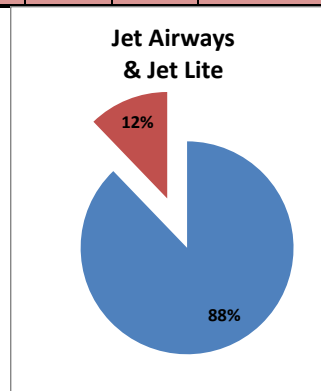

On time percentage

Delayed percentage

Airport Name :- DELHI INTERNATIONAL AIRPORT PVT LIMITED. - Apr'13(Period :- 0300-0859)

Airline	Total Departures	Flights ontime (STD +/- 15 Min)	Flights Delayed (STD +/- 15 Min)	% On time	% delayed	Airline					Airport		Weather		ATC	Miscellaneous
						Passenger & baggage handling (IATA CODES 11-18)	Aircraft & Ramp Handling (IATA CODES 31-39)	Technical, automated equipment failure(IATA CODES 41-48)	Operations , crew(IATA CODES 61-69)	Reactionary reasons (IATA CODES 91-97)	Airport Facilites (IATA CODES - 87,89)	Airport Security (IATA CODES 85)	Destination airport below minima (IATA CODES 72)	Departure aerodrome Below minima (IATA CODES 71)	ATFM(IATA CODES 81-84)	IATA CODE-99
AI	475	463	12	97%	3%	0	0	6	3	3	0	0	0	0	0	0
G8	281	269	12	96%	4%	0	0	2	3	6	0	0	1	0	0	0
6E	585	584	1	100%	0%	0	0	1	0	0	0	0	0	0	0	0
9W&S2	414	400	14	97%	3%	0	0	0	11	2	0	0	1	0	0	0
SG	483	434	49	90%	10%	0	0	37	5	7	0	0	0	0	0	0
Total	2238	2150	88	96%	4%	0	0	46	22	18	0	0	2	0	0	0

On time percentage

Delayed percentage

Airport Name :- DELHI INTERNATIONAL AIRPORT PVT LIMITED. - Apr'13(Period :- 0900-1459)

Airline	Total Departures	Flights ontime (STD +/- 15 Min)	Flights Delayed (STD +/- 15 Min)	% On time	% delayed	Airline					Airport		Weather		ATC	Miscellaneous
						Passenger & baggage handling (IATA CODES 11-18)	Aircraft & Ramp Handling (IATA CODES 31-39)	Technical, automated equipment failure(IATA CODES 41-48)	Operations, crew(IATA CODES 61-69)	Reactionary reasons (IATA CODES 91-97)	Airport Facilites (IATA CODES - 87,89)	Airport Security (IATA CODES 85)	Destination airport below minima (IATA CODES 72)	Departure aerodrome Below minima (IATA CODES 71)	ATFM(IATA CODES 81-84)	IATA CODE-99
AI	677	606	71	90%	10%	3	4	11	10	40	0	0	0	0	1	2
G8	234	225	9	96%	4%	0	0	1	0	7	0	0	0	0	1	0
6E	728	700	28	96%	4%	0	0	1	3	21	0	0	0	1	2	
9W&S2	804	706	98	88%	12%	0	1	2	16	78	0	0	1	0	0	
SG	527	406	121	77%	23%	0	0	50	15	54	1	0	0	1	0	
Total	2970	2643	327	89%	11%	3	5	65	44	200	1	0	1	4	4	