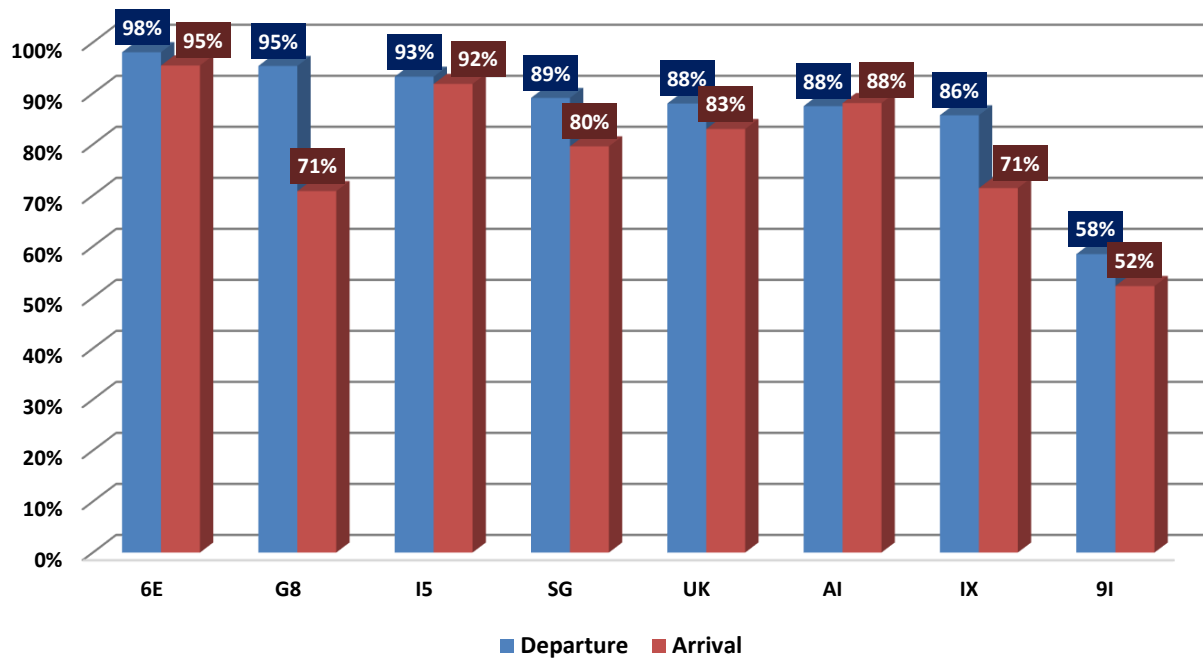

## Delay reason

- Reactionary reasons
- Airport Facilities
- Technical, automated equipment failure
- Passenger & baggage handling
- Air traffic flow management
- Others
- Operations, crew
- Aircraft & Ramp Handling
- Bad Weather at Delhi
- Airport security
- Bad weather at Destination