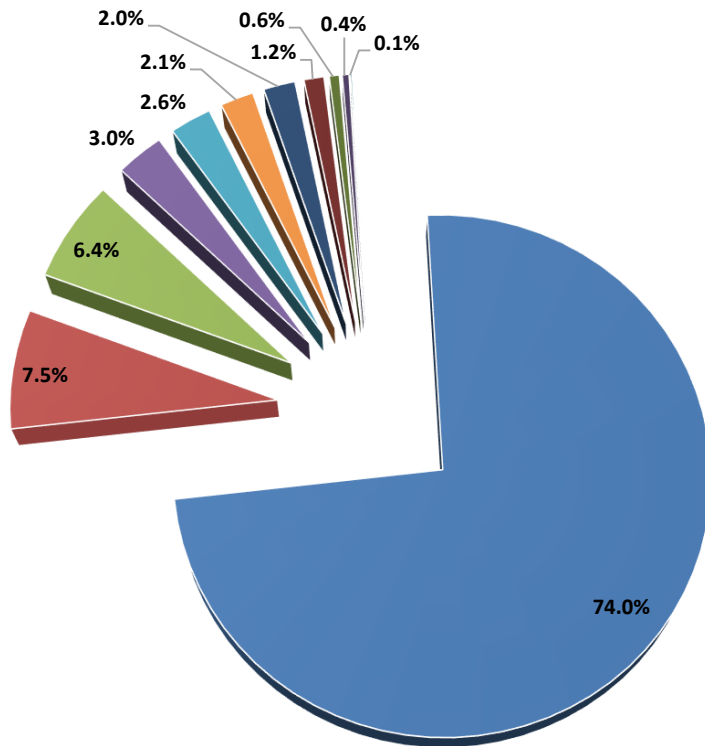

## On time Performance

## Delay reason

- Reactionary reasons
- Airport Facilities
- Technical, automated equipment failure
- Passenger & baggage handling
- Air traffic flow management
- Others
- Operations, crew
- Aircraft & Ramp Handling
- Bad Weather at Delhi
- Airport security
- Bad weather at Destination