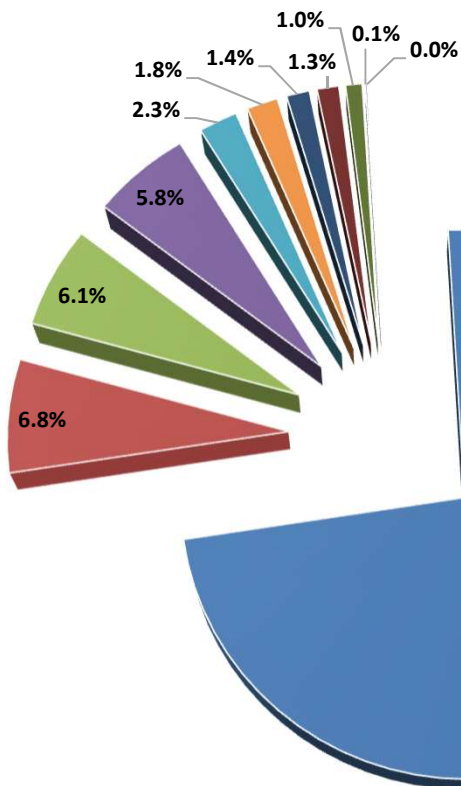

## On time Performance

### Delay reason

- Reactionary reasons
- Technical, automated equipment failure
- Operations, crew
- Airport Facilities
- Air traffic flow management
- Passenger & baggage handling
- Bad Weather at Delhi
- Others
- Aircraft & Ramp Handling
- Airport security
- Bad weather at Destination