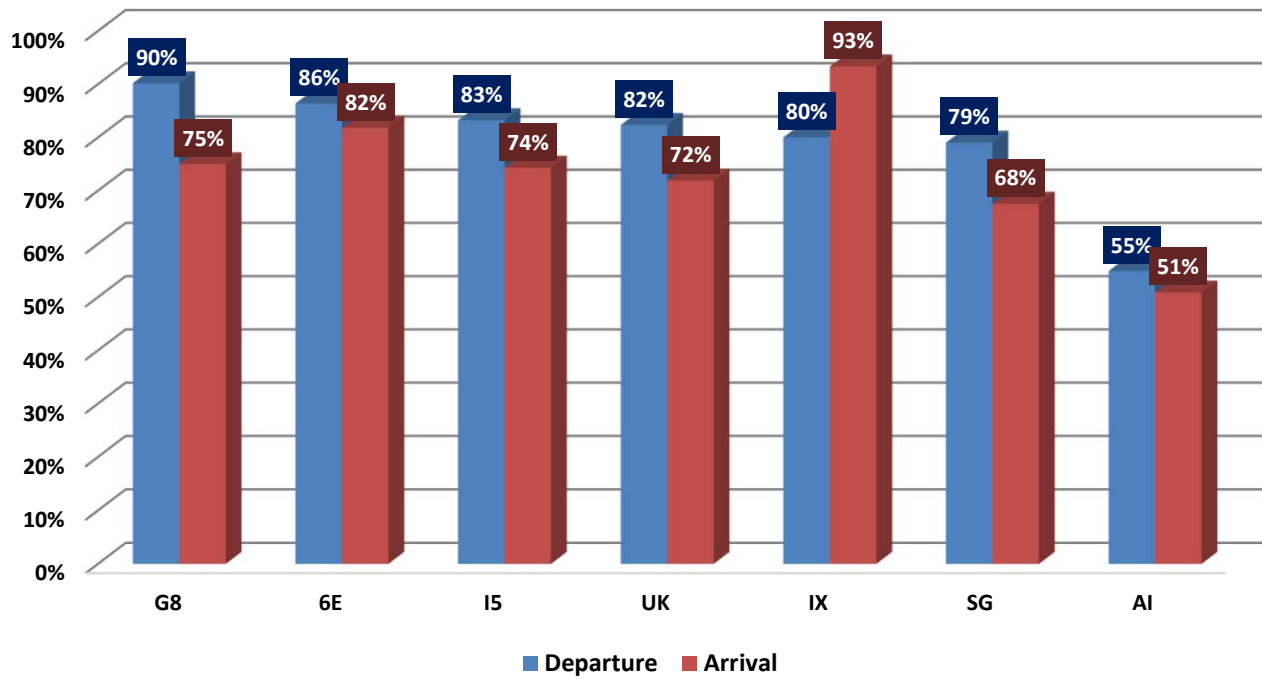

### Delay reason

- Reactionary reasons
- Technical, automated equipment failure
- Operations, crew
- Airport Facilities
- Air traffic flow management
- Passenger & baggage handling
- Bad Weather at Delhi
- Others
- Aircraft & Ramp Handling
- Airport security
- Bad weather at Destination