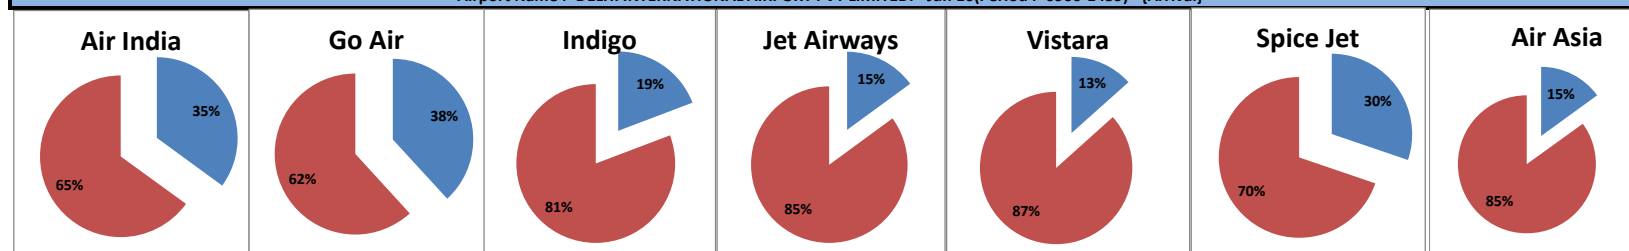

Airport Name :- DELHI INTERNATIONAL AIRPORT PVT LIMITED. - Jun'16(Period :- 0900-1459) - {Arrival}