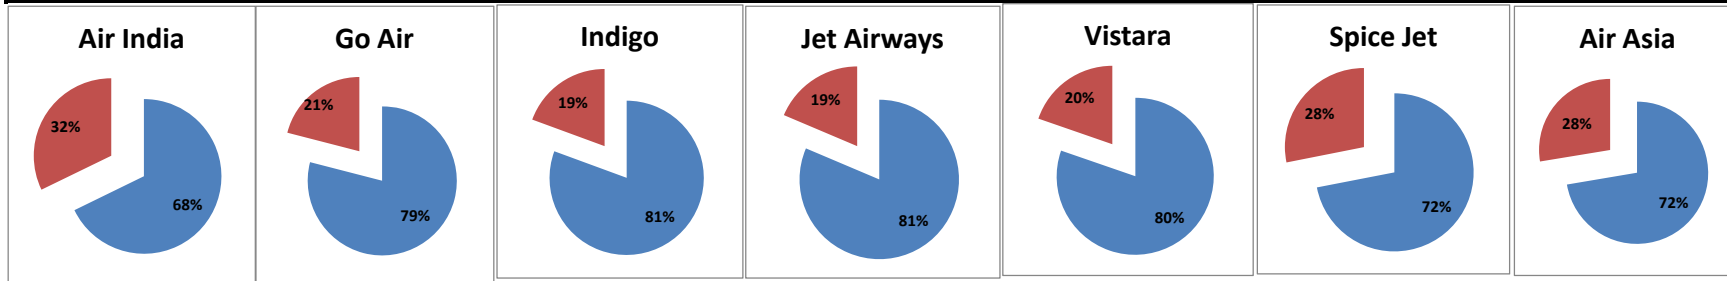

Airport Name :- DELHI INTERNATIONAL AIRPORT PVT LIMITED. - Jun'16(Period :- 1500-2059) - {Departure}

Airline	Total Departures	Flights ontime (STD +/- 15 Min)	Flights Delayed (STD +/- 15 Min)	% On time	% delayed	Airline					Airport		Weather		ATC	Miscellaneous
						Passenger & baggage handling (IATA CODES 11-18)	Aircraft & Ramp Handling (IATA CODES 31-39)	Technical, automated equipment failure(IATA CODES 41-48)	Operations , crew(IATA CODES 61-69)	Reactionary reasons (IATA CODES 91-97)	Airport Facilites (IATA CODES - 87,89)	Airport Security (IATA CODES 85)	Destination airport below minima (IATA CODES 72)	Departure aerodrome Below minima (IATA CODES 71)	ATFM(IATA CODES 81-84)	IATA CODE-99
AI	531	360	171	68%	32%	6	0	12	1	148	1	0	3	0	0	0
G8	353	279	74	79%	21%	3	0	2	0	65	3	0	0	1	0	0
6E	1228	990	238	81%	19%	1	1	3	1	214	9	0	0	7	0	2
9W&S2	865	704	161	81%	19%	6	0	8	1	139	5	0	1	1	0	0
UK	259	208	51	80%	20%	0	0	0	0	50	1	0	0	0	0	0
SG	388	279	109	72%	28%	5	0	15	0	84	5	0	0	0	0	0
I5	105	76	29	72%	28%	0	0	2	0	25	1	0	0	1	0	0
Total	3729	2896	833	78%	22%	21	1	42	3	725	25	0	4	10	0	2