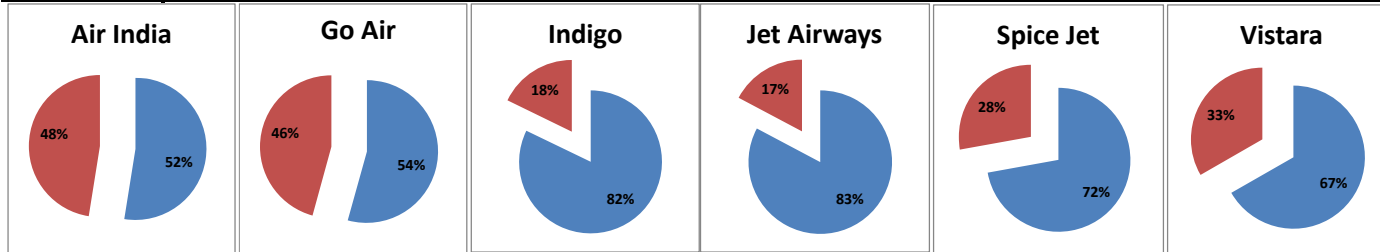

Airport Name :- DELHI INTERNATIONAL AIRPORT PVT LIMITED. - Jun'16(Period :- 2100-0259) - {Departure}

Airline	Total Departures	Flights ontime (STD +/- 15 Min)	Flights Delayed (STD +/- 15 Min)	% On time	% delayed	Airline					Airport		Weather		ATC	Miscellaneous
						Passenger & baggage handling (IATA CODES 11-18)	Aircraft & Ramp Handling (IATA CODES 31-39)	Technical, automated equipment failure(IATA CODES 41-48)	Operations , crew(IATA CODES 61-69)	Reactionary reasons (IATA CODES 91-97)	Airport Facilites (IATA CODES - 87,89)	Airport Security (IATA CODES 85)	Destination airport below minima (IATA CODES 72)	Departure aerodrome Below minima (IATA CODES 71)	ATFM(IATA CODES 81-84)	IATA CODE-99
AI	40	21	19	53%	48%	0	1	1	1	16	0	0	0	0	0	0
G8	35	19	16	54%	46%	0	0	0	0	16	0	0	0	0	0	0
6E	663	545	118	82%	18%	1	0	1	5	106	4	0	0	1	0	0
9W&S2	180	149	31	83%	17%	0	0	0	0	30	1	0	0	0	0	0
UK	30	20	10	67%	33%	0	0	0	0	10	0	0	0	0	0	0
SG	61	44	17	72%	28%	0	0	0	0	15	0	0	1	0	0	1
I5	0	0	0	0%	0%	0	0	0	0	0	0	0	0	0	0	0
Total	1009	798	211	79%	21%	1	1	2	6	193	5	0	1	1	0	1