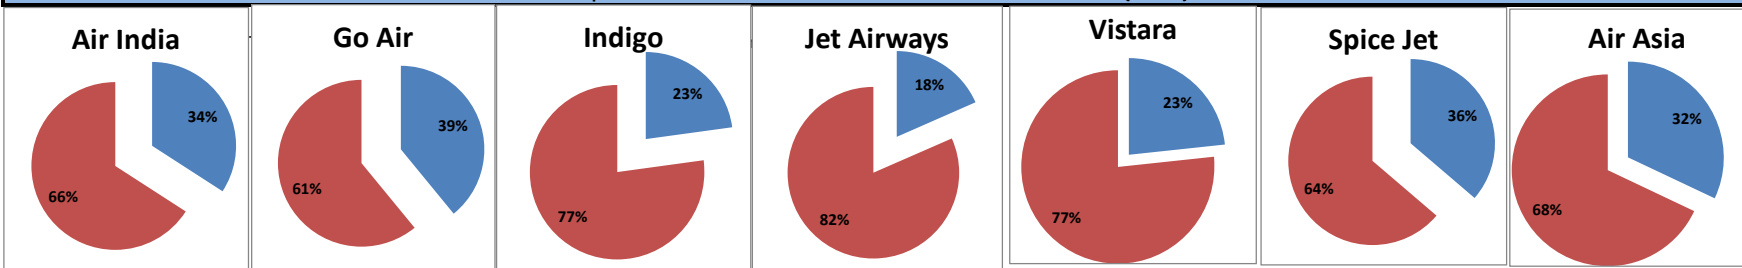

**Airport Name :- DELHI INTERNATIONAL AIRPORT PVT LIMITED. - Jun'16{Departure}**

Airline	Total Departures	Flights ontime (STD +/- 15 Min)	Flights Delayed (STD +/- 15 Min)	% On time	% delayed	Airline					Airport		Weather		ATC	Miscellaneous
						Passenger & baggage handling (IATA CODES 11-18)	Aircraft & Ramp Handling (IATA CODES 31-39)	Technical, automated equipment failure(IATA CODES 41-48)	Operations , crew(IATA CODES 61-69)	Reactionary reasons (IATA CODES 91-97)	Airport Facilites (IATA CODES - 87,89)	Airport Security (IATA CODES 85)	Destination airport below minima (IATA CODES 72)	Departure aerodrome Below minima (IATA CODES 71)	ATFM(IATA CODES 81-84)	IATA CODE-99
AI	2000	1542	458	77%	23%	28	5	58	14	341	4	0	8	0	0	0
G8	1029	868	161	84%	16%	5	0	4	0	140	10	0	0	1	0	1
6E	4386	3858	528	88%	12%	6	2	10	6	412	63	0	2	13	2	12
9W&S2	2469	2139	330	87%	13%	10	0	14	3	282	13	0	5	2	0	1
UK	810	723	87	89%	11%	0	0	3	0	79	4	0	0	0	0	1
SG	1159	934	225	81%	19%	6	0	29	0	160	23	0	3	0	0	4
I5	255	217	38	85%	15%	1	1	2	0	32	1	0	0	1	0	0
<b>Total</b>	<b>12108</b>	<b>10281</b>	<b>1827</b>	<b>85%</b>	<b>15%</b>	<b>56</b>	<b>8</b>	<b>120</b>	<b>23</b>	<b>1446</b>	<b>118</b>	<b>0</b>	<b>18</b>	<b>17</b>	<b>2</b>	<b>19</b>

**On time percentage**

**Delay percentage**

**Airport Name :- DELHI INTERNATIONAL AIRPORT PVT LIMITED. - Jun'16{Arrival}**

Airport Name :- DELHI INTERNATIONAL AIRPORT PVT LIMITED. - Jun'16(Period :- 0300-0859) - {Departure}