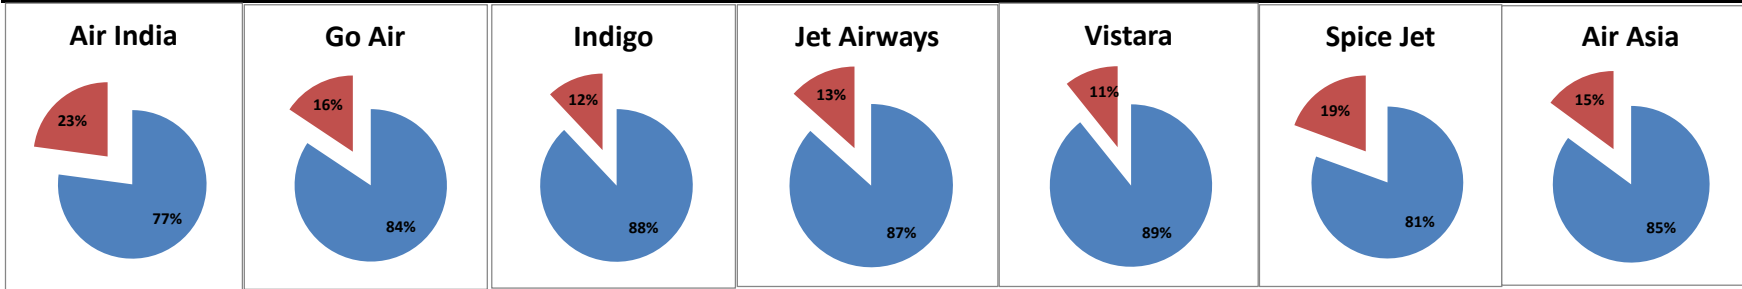

**Airport Name :- DELHI INTERNATIONAL AIRPORT PVT LIMITED. - Jun'16{Departure}**

Airline	Total Departures	Flights ontime (STD +/- 15 Min)	Flights Delayed (STD +/- 15 Min)	% On time	% delayed	Airline					Airport		Weather		ATC	Miscellaneous
						Passenger & baggage handling (IATA CODES 11-18)	Aircraft & Ramp Handling (IATA CODES 31-39)	Technical, automated equipment failure(IATA CODES 41-48)	Operations , crew(IATA CODES 61-69)	Reactionary reasons (IATA CODES 91-97)	Airport Facilites (IATA CODES - 87,89)	Airport Security (IATA CODES 85)	Destination airport below minima (IATA CODES 72)	Departure aerodrome Below minima (IATA CODES 71)	ATFM(IATA CODES 81-84)	IATA CODE-99
AI	2000	1542	458	77%	23%	28	5	58	14	341	4	0	8	0	0	0
G8	1029	868	161	84%	16%	5	0	4	0	140	10	0	0	1	0	1
6E	4386	3858	528	88%	12%	6	2	10	6	412	63	0	2	13	2	12
9W&S2	2469	2139	330	87%	13%	10	0	14	3	282	13	0	5	2	0	1
UK	810	723	87	89%	11%	0	0	3	0	79	4	0	0	0	0	1
SG	1159	934	225	81%	19%	6	0	29	0	160	23	0	3	0	0	4
I5	255	217	38	85%	15%	1	1	2	0	32	1	0	0	1	0	0
<b>Total</b>	<b>12108</b>	<b>10281</b>	<b>1827</b>	<b>85%</b>	<b>15%</b>	<b>56</b>	<b>8</b>	<b>120</b>	<b>23</b>	<b>1446</b>	<b>118</b>	<b>0</b>	<b>18</b>	<b>17</b>	<b>2</b>	<b>19</b>

**On time percentage**

**Delay percentage**

**Airport Name :- DELHI INTERNATIONAL AIRPORT PVT LIMITED. - Jun'16{Arrival}**

Airport Name :- DELHI INTERNATIONAL AIRPORT PVT LIMITED. - Jun'16(Period :- 0300-0859) - {Departure}