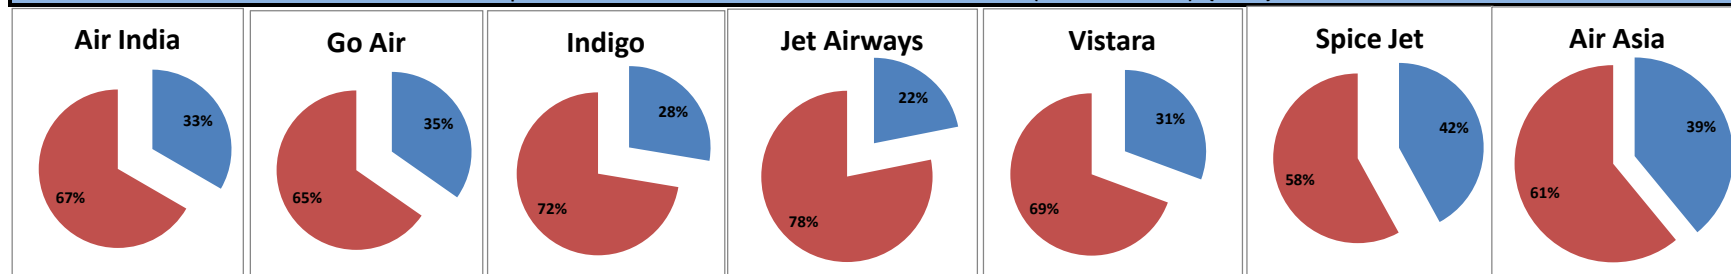

Airport Name :- DELHI INTERNATIONAL AIRPORT PVT LIMITED. - Jun'16(Period :- 1500-2059) - {Arrival}