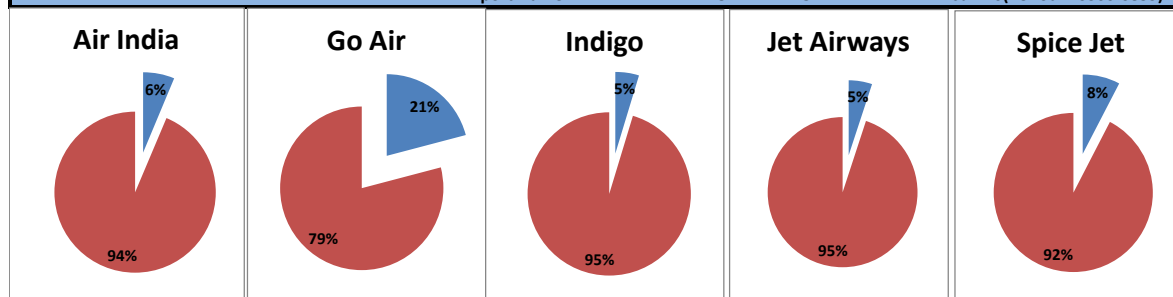

On time percentage

Delay percentage

Airport Name :- DELHI INTERNATIONAL AIRPORT PVT LIMITED. - Jun'16(Period :- 0300-0859) - {Arrival}