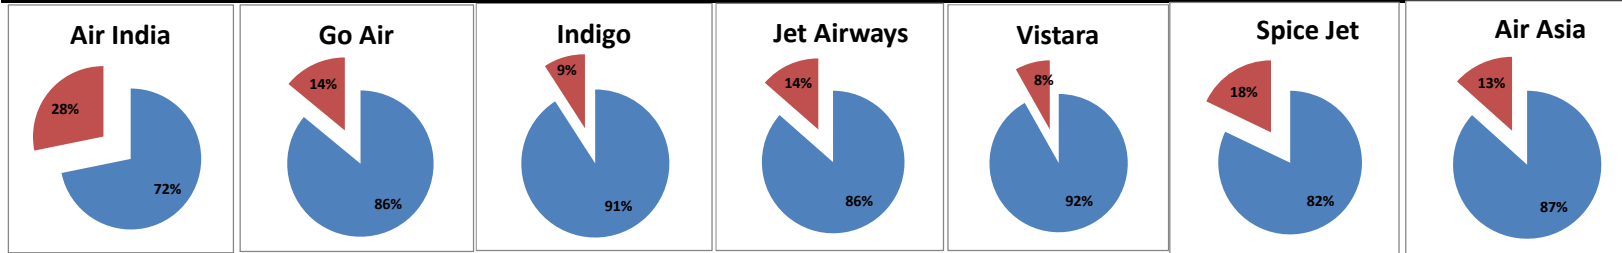

Airport Name :- DELHI INTERNATIONAL AIRPORT PVT LIMITED. - Jun'16(Period :- 0900-1459) - {Departure}

Airline	Total Departures	Flights ontime (STD +/- 15 Min)	Flights Delayed (STD +/- 15 Min)	% On time	% delayed	Airline					Airport		Weather		ATC	Miscellaneous
						Passenger & baggage handling (IATA CODES 11-18)	Aircraft & Ramp Handling (IATA CODES 31-39)	Technical, automated equipment failure(IATA CODES 41-48)	Operations , crew(IATA CODES 61-69)	Reactionary reasons (IATA CODES 91-97)	Airport Facilites (IATA CODES - 87,89)	Airport Security (IATA CODES 85)	Destination airport below minima (IATA CODES 72)	Departure aerodrome Below minima (IATA CODES 71)	ATFM(IATA CODES 81-84)	IATA CODE-99
AI	827	594	233	72%	28%	14	4	32	7	173	3	0	0	0	0	0
G8	335	288	47	86%	14%	0	0	1	0	45	0	0	0	0	0	1
6E	1184	1076	108	91%	9%	3	1	2	0	86	1	0	1	3	2	9
9W&S2	885	765	120	86%	14%	4	0	6	2	101	5	0	2	0	0	0
UK	282	259	23	92%	8%	0	0	3	0	19	1	0	0	0	0	0
SG	352	289	63	82%	18%	1	0	5	0	53	1	0	1	0	0	2
I5	60	52	8	87%	13%	1	0	0	0	7	0	0	0	0	0	0
Total	3925	3323	602	85%	15%	23	5	49	9	484	11	0	4	3	2	12