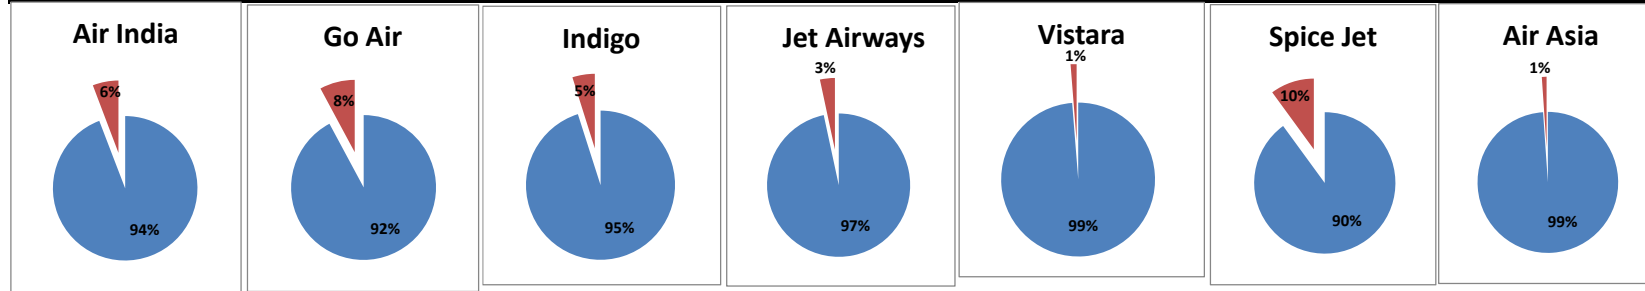

**On time percentage**

**Delay percentage**

**Airport Name :- DELHI INTERNATIONAL AIRPORT PVT LIMITED. - Jun'16{Arrival}**

Airport Name :- DELHI INTERNATIONAL AIRPORT PVT LIMITED. - Jun'16(Period :- 0300-0859) - {Departure}

Airline	Total Departures	Flights ontime (STD +/- 15 Min)	Flights Delayed (STD +/- 15 Min)	% On time	% delayed	Airline					Airport		Weather		ATC	Miscellaneous
						Passenger & baggage handling (IATA CODES 11-18)	Aircraft & Ramp Handling (IATA CODES 31-39)	Technical, automated equipment failure(IATA CODES 41-48)	Operations , crew(IATA CODES 61-69)	Reactionary reasons (IATA CODES 91-97)	Airport Facilities (IATA CODES - 87,89)	Airport Security (IATA CODES 85)	Destination airport below minima (IATA CODES 72)	Departure aerodrome Below minima (IATA CODES 71)	ATFM(IATA CODES 81-84)	IATA CODE-99
AI	602	567	35	94%	6%	8	0	13	5	4	0	0	5	0	0	0
G8	306	282	24	92%	8%	2	0	1	0	14	7	0	0	0	0	0
6E	1311	1247	64	95%	5%	1	0	4	0	6	49	0	1	2	0	1
9W&S2	539	521	18	97%	3%	0	0	0	0	12	2	0	2	1	0	1
UK	239	236	3	99%	1%	0	0	0	0	0	2	0	0	0	0	1
SG	358	322	36	90%	10%	0	0	9	0	8	17	0	1	0	0	1
I5	90	89	1	99%	1%	0	1	0	0	0	0	0	0	0	0	0
<b>Total</b>	<b>3445</b>	<b>3264</b>	<b>181</b>	<b>95%</b>	<b>5%</b>	<b>11</b>	<b>1</b>	<b>27</b>	<b>5</b>	<b>44</b>	<b>77</b>	<b>0</b>	<b>9</b>	<b>3</b>	<b>0</b>	<b>4</b>