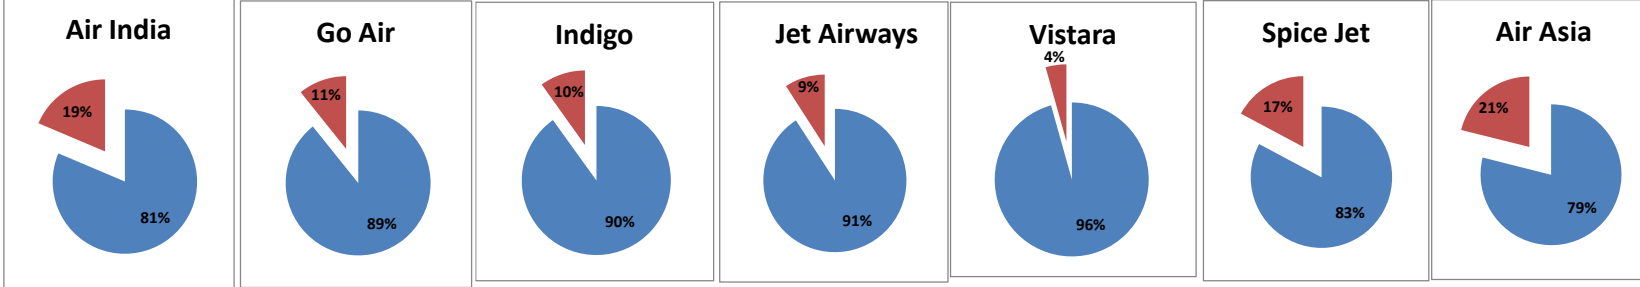

On time percentage

Delay percentage

Airport Name :- DELHI INTERNATIONAL AIRPORT PVT LIMITED. - Jan'16{Arrival}

Airport Name :- DELHI INTERNATIONAL AIRPORT PVT LIMITED. - Jan'16(Period :- 0300-0859) - {Departure}

Airline	Total Departures	Flights ontime (STD +/- 15 Min)	Flights Delayed (STD +/- 15 Min)	% On time	% delayed	Airline					Airport		Weather		ATC	Miscellaneous
						Passenger & baggage handling (IATA CODES 11-18)	Aircraft & Ramp Handling (IATA CODES 31-39)	Technical, automated equipment failure(IATA CODES 41-48)	Operations , crew(IATA CODES 61-69)	Reactionary reasons (IATA CODES 91-97)	Airport Facilities (IATA CODES - 87,89)	Airport Security (IATA CODES - 85)	Destination airport below minima (IATA CODES 72)	Departure aerodrome Below minima (IATA CODES 71)	ATFM(IATA CODES 81-84)	IATA CODE-99
AI	510	415	95	81%	19%	1	0	4	12	17	0	0	29	32	0	0
G8	241	215	26	89%	11%	0	0	1	0	2	4	0	8	11	0	0
6E	1063	958	105	90%	10%	4	0	2	0	12	3	1	38	44	0	1
9W&S2	428	389	39	91%	9%	1	0	5	3	3	5	0	4	18	0	0
UK	206	197	9	96%	4%	0	0	0	0	0	0	0	0	9	0	0
SG	384	318	66	83%	17%	0	0	6	5	15	4	1	18	17	0	0
I5	90	71	19	79%	21%	0	0	1	0	1	0	0	13	4	0	0
Total	2922	2563	359	88%	12%	6	0	19	20	50	16	2	110	135	0	1