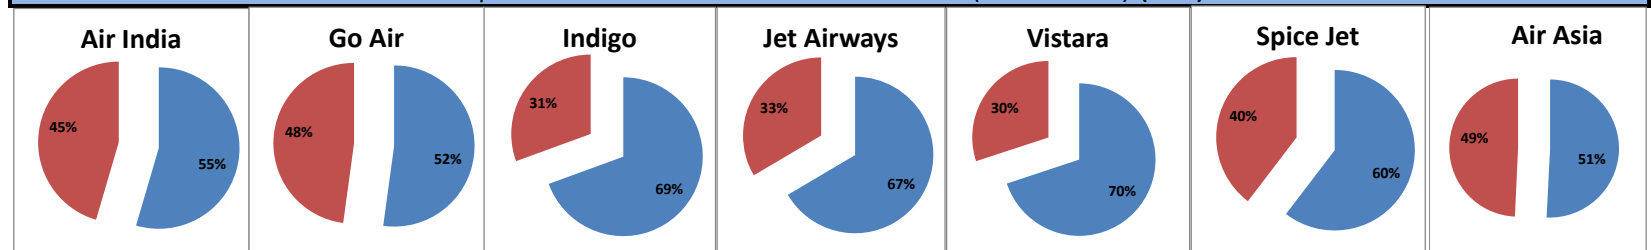

Airport Name :- DELHI INTERNATIONAL AIRPORT PVT LIMITED. - Jan'16(Period :- 0900-1459) - {Arrival}