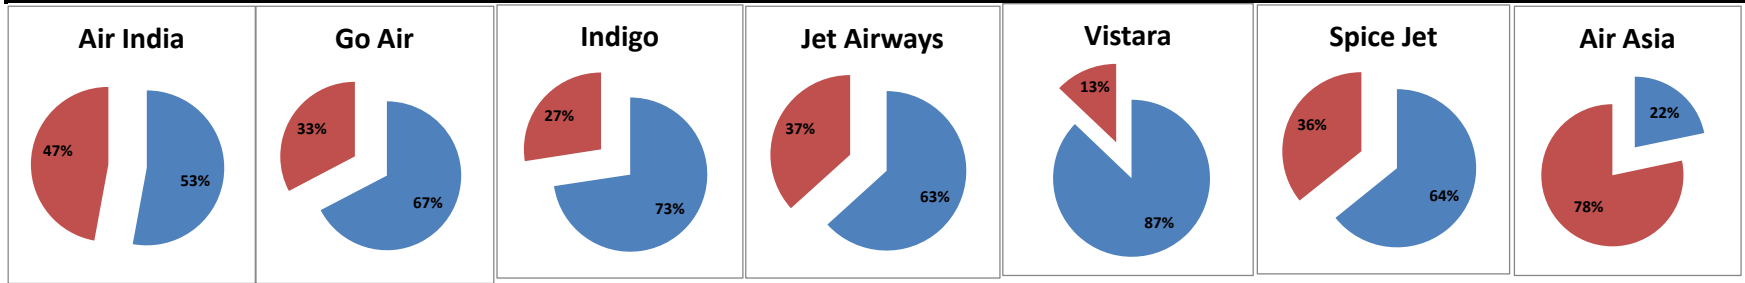

Airport Name :- DELHI INTERNATIONAL AIRPORT PVT LIMITED. - Jan'16(Period :- 1500-2059) - {Departure}

Airline	Total Departures	Flights ontime (STD +/- 15 Min)	Flights Delayed (STD +/- 15 Min)	% On time	% delayed	Airline					Airport		Weather		ATC	Miscellaneous
						Passenger & baggage handling (IATA CODES 11-18)	Aircraft & Ramp Handling (IATA CODES 31-39)	Technical, automated equipment failure(IATA CODES 41-48)	Operations , crew(IATA CODES 61-69)	Reactionary reasons (IATA CODES 91-97)	Airport Facilites (IATA CODES - 87,89)	Airport Security (IATA CODES 85)	Destination airport below minima (IATA CODES 72)	Departure aerodrome Below minima (IATA CODES 71)	ATFM(IATA CODES 81-84)	IATA CODE-99
AI	535	283	252	53%	47%	4	0	11	9	228	0	0	0	0	0	0
G8	303	204	99	67%	33%	0	0	2	0	96	0	0	1	0	0	0
6E	1127	818	309	73%	27%	4	0	1	0	299	2	0	0	0	0	3
9W&S2	836	529	307	63%	37%	4	0	3	0	297	3	0	0	0	0	0
UK	194	169	25	87%	13%	0	0	1	0	23	1	0	0	0	0	0
SG	386	248	138	64%	36%	3	0	8	1	126	0	0	0	0	0	0
I5	83	18	65	22%	78%	1	0	0	0	64	0	0	0	0	0	0
Total	3464	2269	1195	66%	34%	16	0	26	10	1133	6	0	1	0	0	3