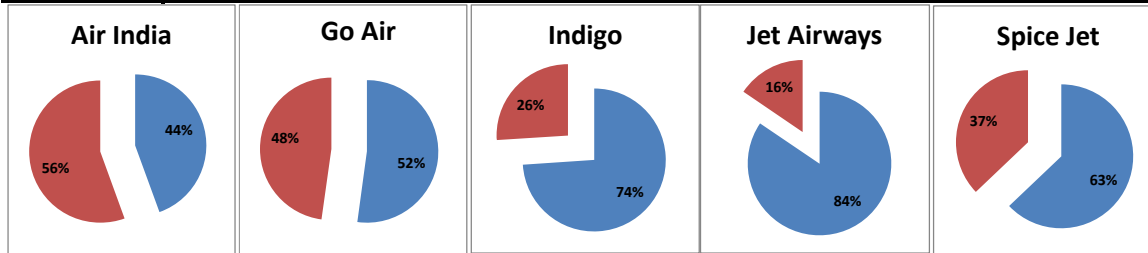

Airport Name :- DELHI INTERNATIONAL AIRPORT PVT LIMITED. - Jan'16(Period :- 2100-0259) - {Departure}

Airline	Total Departures	Flights ontime (STD +/- 15 Min)	Flights Delayed (STD +/- 15 Min)	% On time	% delayed	Airline					Airport		Weather		ATC	Miscellaneous
						Passenger & baggage handling (IATA CODES 11-18)	Aircraft & Ramp Handling (IATA CODES 31-39)	Technical, automated equipment failure(IATA CODES 41-48)	Operations , crew(IATA CODES 61-69)	Reactionary reasons (IATA CODES 91-97)	Airport Facilites (IATA CODES - 87,89)	Airport Security (IATA CODES 85)	Destination airport below minima (IATA CODES 72)	Departure aerodrome Below minima (IATA CODES 71)	ATFM(IATA CODES 81-84)	IATA CODE-99
AI	36	16	20	44%	56%	0	0	1	1	18	0	0	0	0	0	0
G8	23	12	11	52%	48%	0	0	0	1	10	0	0	0	0	0	0
6E	265	196	69	74%	26%	2	0	0	2	65	0	0	0	0	0	0
9W&S2	187	158	29	84%	16%	2	0	2	0	24	0	0	1	0	0	0
UK	0	0	0	0%	0%	0	0	0	0	0	0	0	0	0	0	0
SG	70	44	26	63%	37%	0	0	2	0	24	0	0	0	0	0	0
I5	0	0	0	0%	0%	0	0	0	0	0	0	0	0	0	0	0
Total	581	426	155	73%	27%	4	0	5	4	141	0	0	1	0	0	0