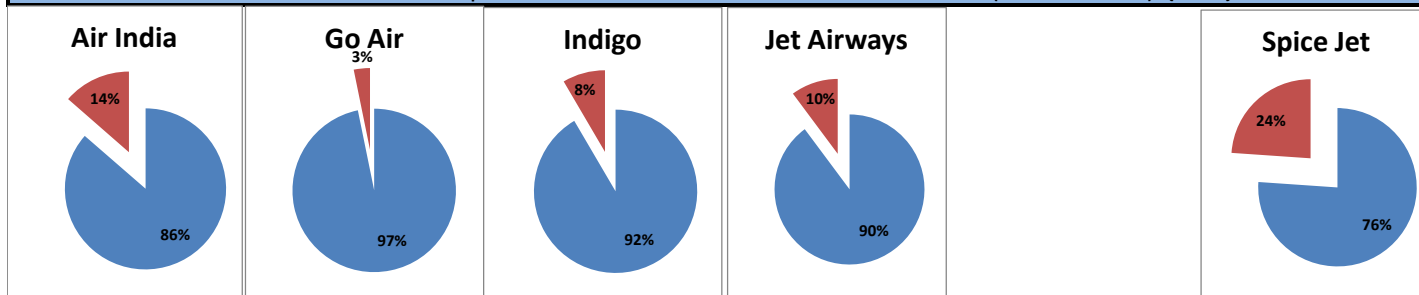

On time percentage

Delay percentage

Airport Name :- DELHI INTERNATIONAL AIRPORT PVT LIMITED. - Jan'16(Period :- 0300-0859) - {Arrival}