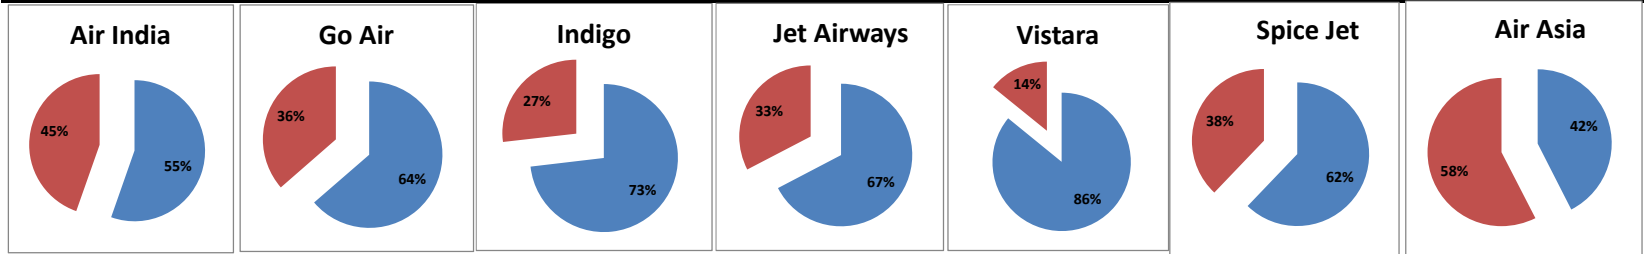

Airport Name :- DELHI INTERNATIONAL AIRPORT PVT LIMITED. - Jan'16(Period :- 0900-1459) - {Departure}

Airline	Total Departures	Flights ontime (STD +/- 15 Min)	Flights Delayed (STD +/- 15 Min)	% On time	% delayed	Airline					Airport		Weather		ATC	Miscellaneous
						Passenger & baggage handling (IATA CODES 11-18)	Aircraft & Ramp Handling (IATA CODES 31-39)	Technical, automated equipment failure(IATA CODES 41-48)	Operations , crew(IATA CODES 61-69)	Reactionary reasons (IATA CODES 91-97)	Airport Facilites (IATA CODES - 87,89)	Airport Security (IATA CODES 85)	Destination airport below minima (IATA CODES 72)	Departure aerodrome Below minima (IATA CODES 71)	ATFM(IATA CODES 81-84)	IATA CODE-99
AI	805	446	359	55%	45%	14	1	28	24	243	0	0	23	12	0	14
G8	275	175	100	64%	36%	0	0	1	1	74	2	0	8	1	0	13
6E	1037	759	278	73%	27%	9	0	0	2	187	20	0	18	17	0	25
9W&S2	943	635	308	67%	33%	12	0	2	2	204	15	0	24	13	0	36
UK	198	170	28	86%	14%	1	0	0	0	20	1	0	0	1	0	5
SG	341	212	129	62%	38%	2	0	6	1	91	4	2	5	3	0	15
I5	73	31	42	42%	58%	3	0	0	1	38	0	0	0	0	0	0
Total	3672	2428	1244	66%	34%	41	1	37	31	857	42	2	78	47	0	108