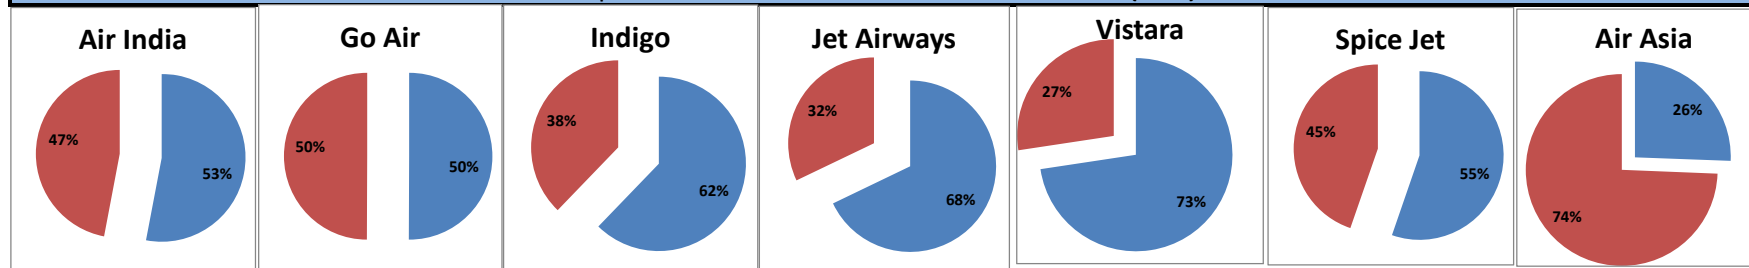

On time percentage

Delay percentage

Airport Name :- DELHI INTERNATIONAL AIRPORT PVT LIMITED. - Jan'16{Arrival}