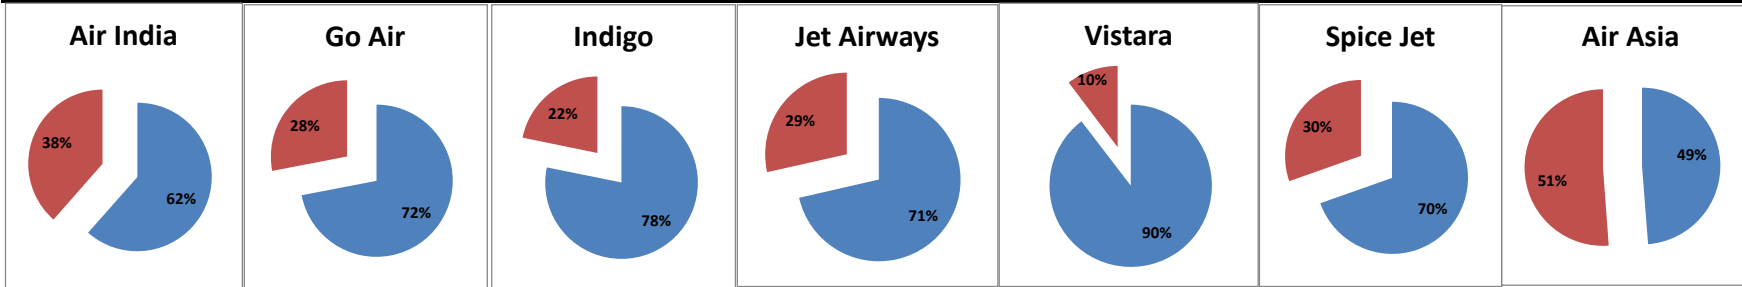

Airport Name :- DELHI INTERNATIONAL AIRPORT PVT LIMITED. - Jan'16{Departure}

Airline	Total Departures	Flights ontime (STD +/- 15 Min)	Flights Delayed (STD +/- 15 Min)	% On time	% delayed	Airline					Airport		Weather		ATC	Miscellaneous
						Passenger & baggage handling (IATA CODES 11-18)	Aircraft & Ramp Handling (IATA CODES 31-39)	Technical, automated equipment failure(IATA CODES 41-48)	Operations , crew(IATA CODES 61-69)	Reactionary reasons (IATA CODES 91-97)	Airport Facilities (IATA CODES - 87,89)	Airport Security (IATA CODES 85)	Destination airport below minima (IATA CODES 72)	Departure aerodrome Below minima (IATA CODES 71)	ATFM(IATA CODES 81-84)	IATA CODE-99
AI	1886	1160	726	62%	38%	19	1	44	46	506	0	0	52	44	0	14
G8	842	606	236	72%	28%	0	0	4	2	182	6	0	17	12	0	13
6E	3492	2731	761	78%	22%	19	0	3	4	563	25	1	56	61	0	29
9W&S2	2394	1711	683	71%	29%	19	0	12	5	528	23	0	29	31	0	36
UK	598	536	62	90%	10%	1	0	1	0	43	2	0	0	10	0	5
SG	1181	822	359	70%	30%	5	0	22	7	256	8	3	23	20	0	15
IS	246	120	126	49%	51%	4	0	1	1	103	0	0	13	4	0	0
Total	10639	7686	2953	72%	28%	67	1	87	65	2181	64	4	190	182	0	112