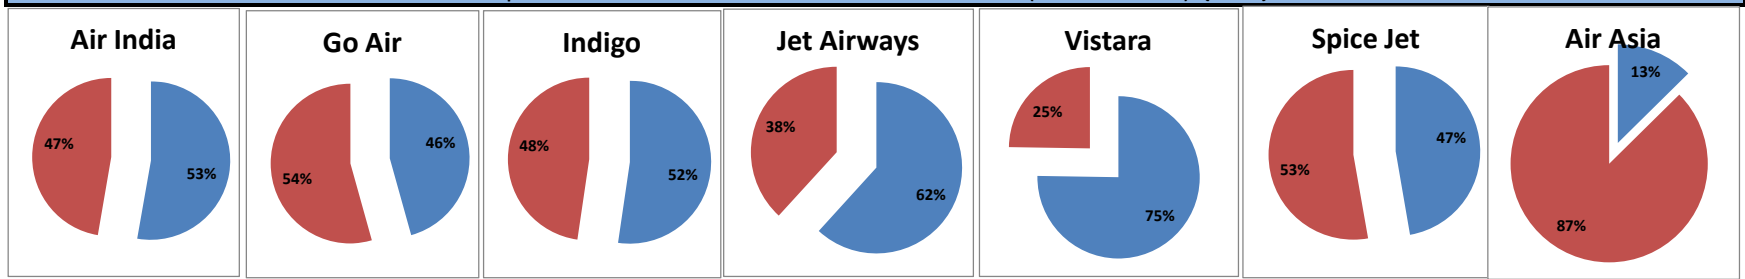

On time percentage

Delay percentage

Airport Name :- DELHI INTERNATIONAL AIRPORT PVT LIMITED. - Jan'16(Period :- 1500-2059) - {Arrival}